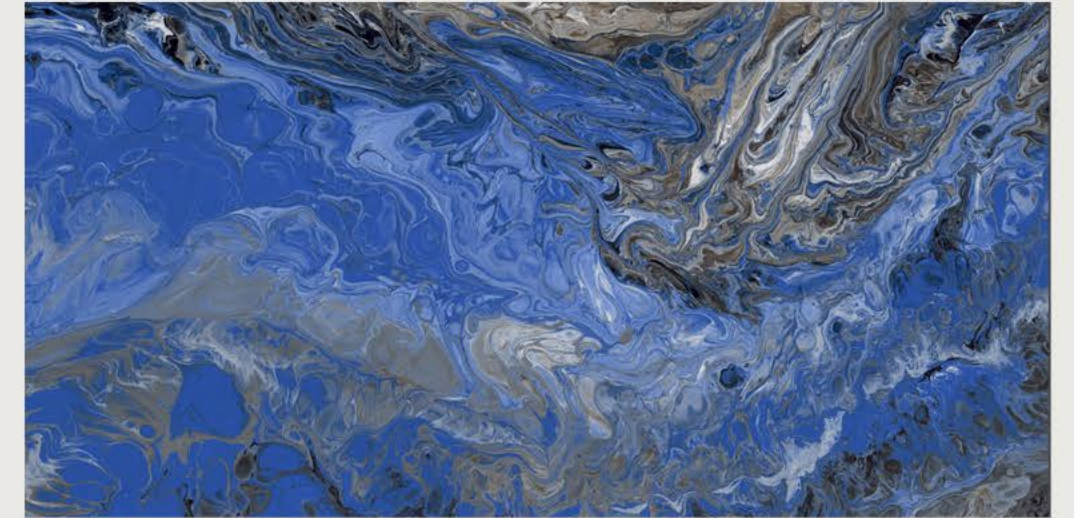

size
600x1200mm

surface
High-Glossy

Faces
4

ARTIC BLUE

size
600x1200mm

surface
High Glossy

Faces
5

CARROB GREEN