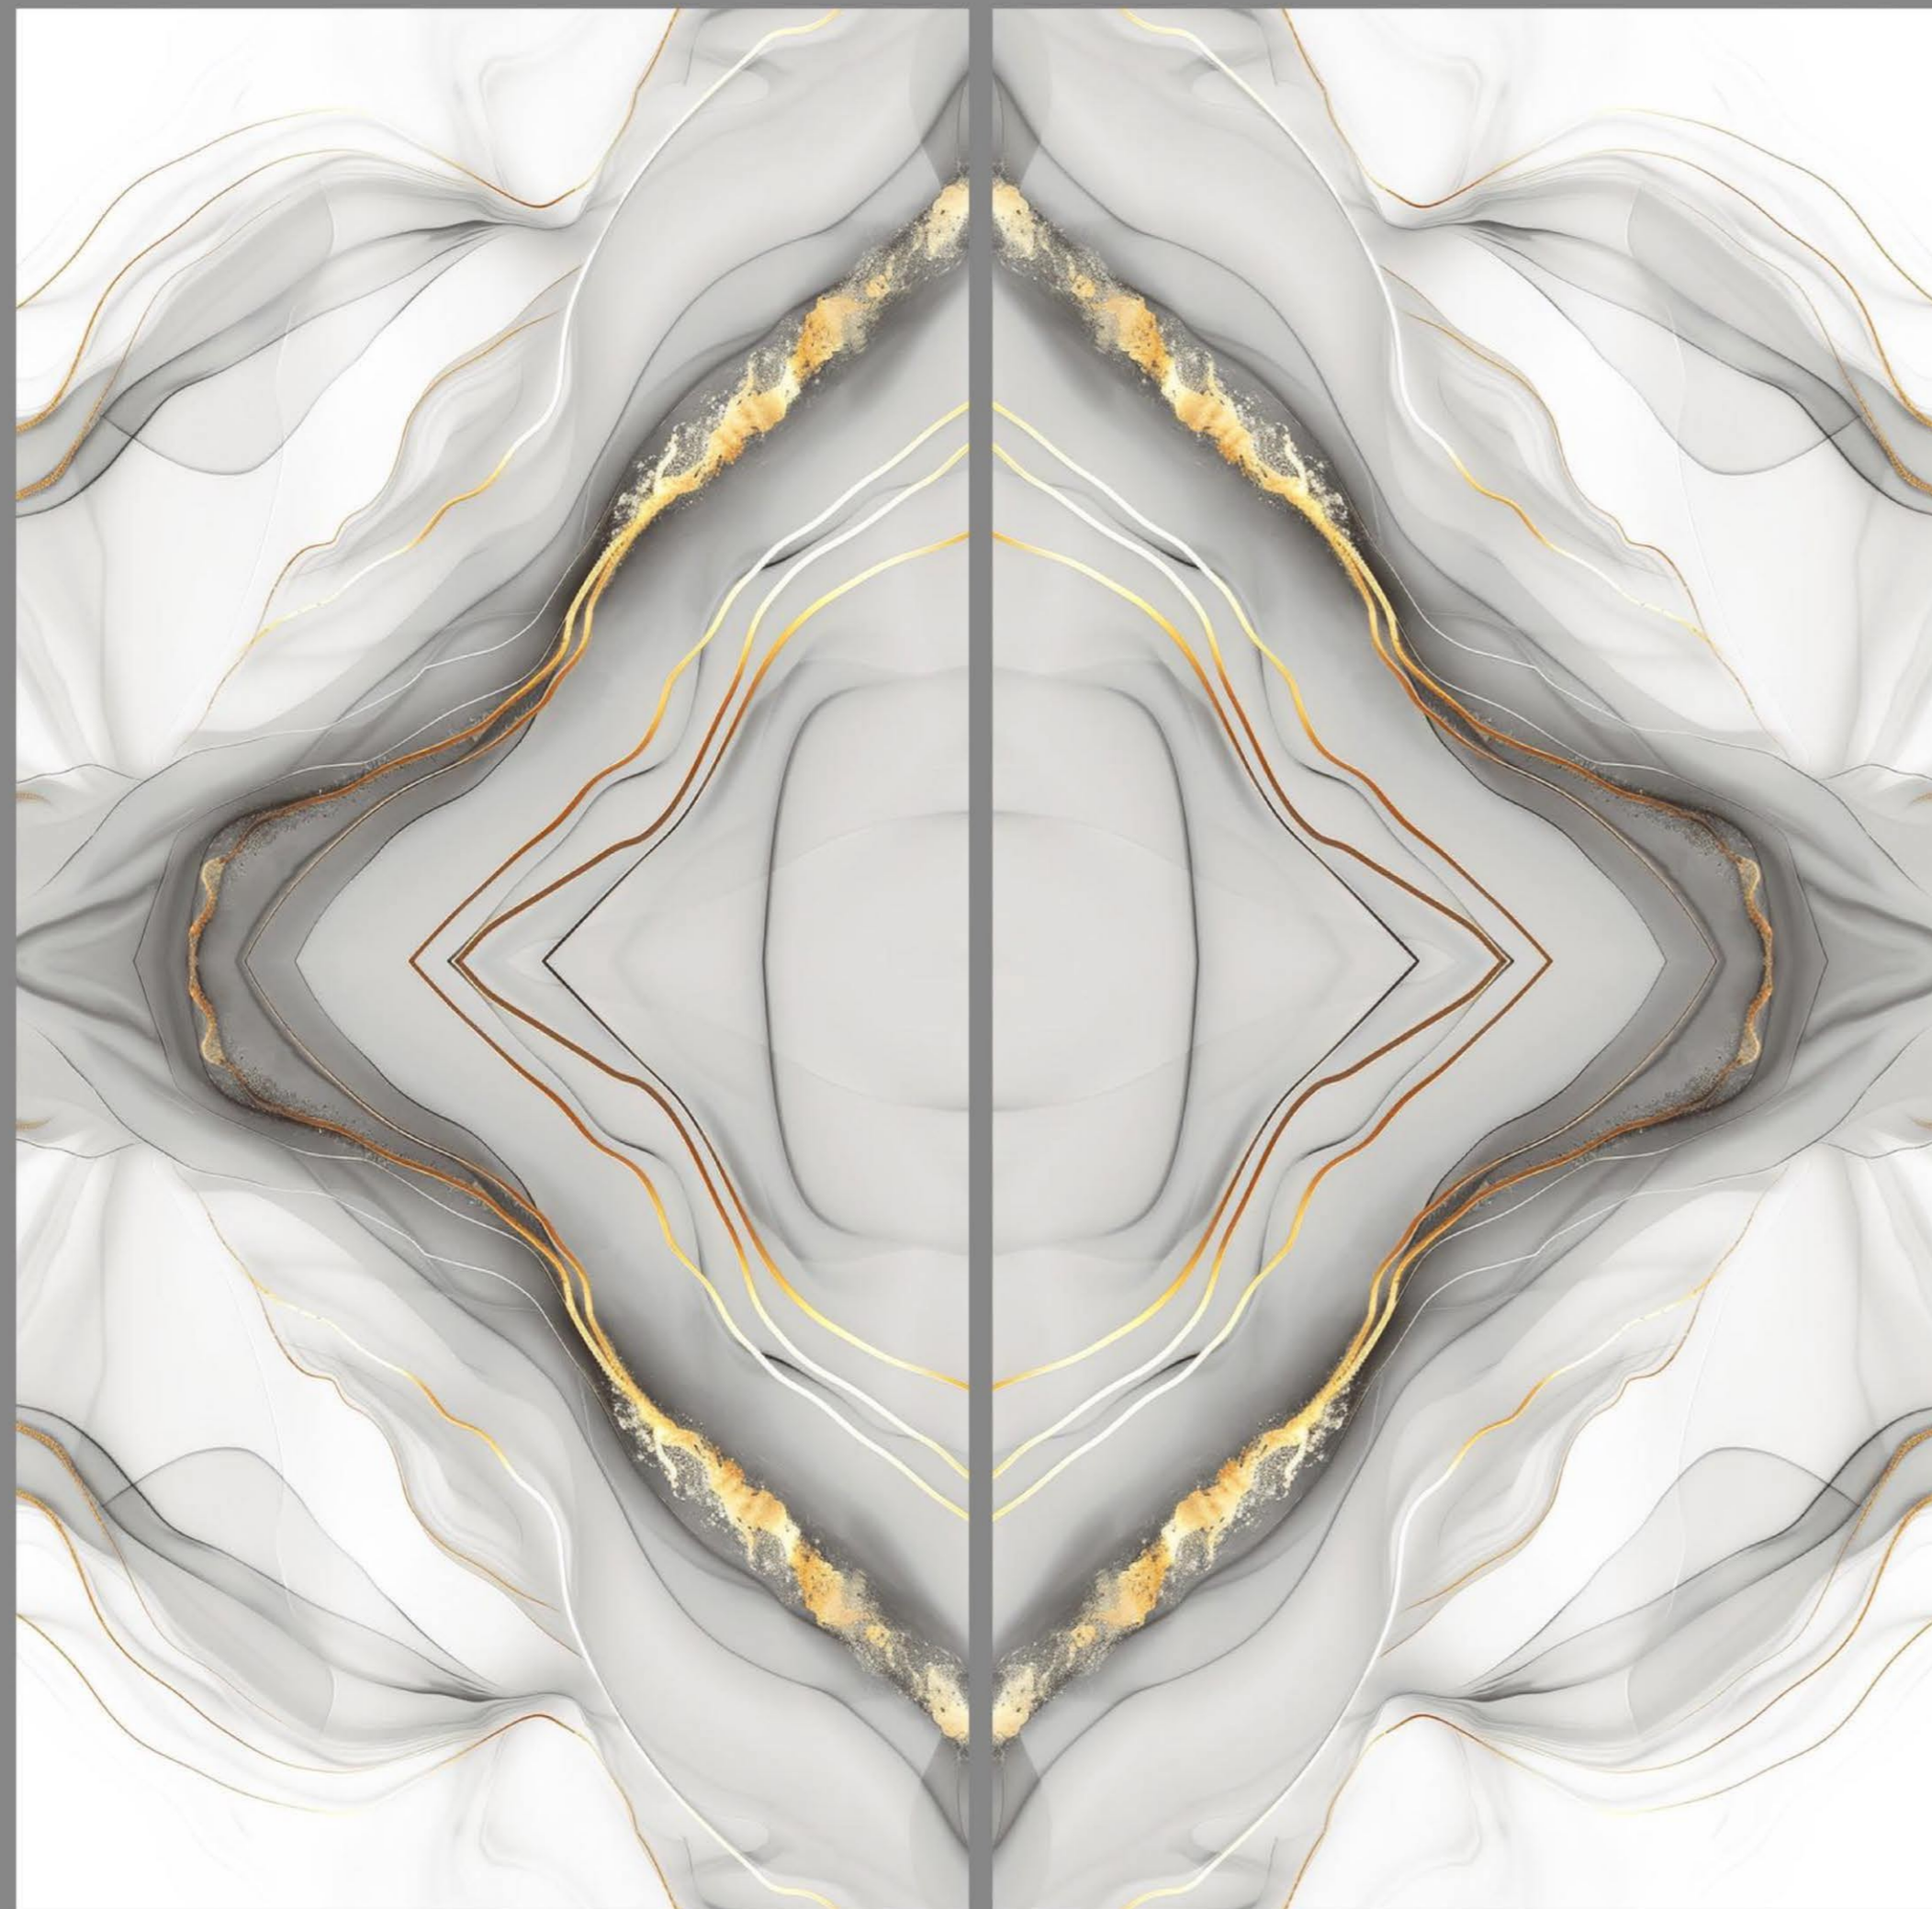

BM GOLDEN RIFT

SIZE - 600x1200MM

SURFACE - BOOKMATCH (GLOSSY)

GLOSSY SURFACE

TILES SPECIFICATION

1	Easy To Clean		5	Frost Resistant	
2	Hygienic / Antibacterial Surface		6	Scratch Resistant	
3	Water Resistant		7	Chemical & Stain Resistant	
4	Impact Resistant		8	Fire Resistant