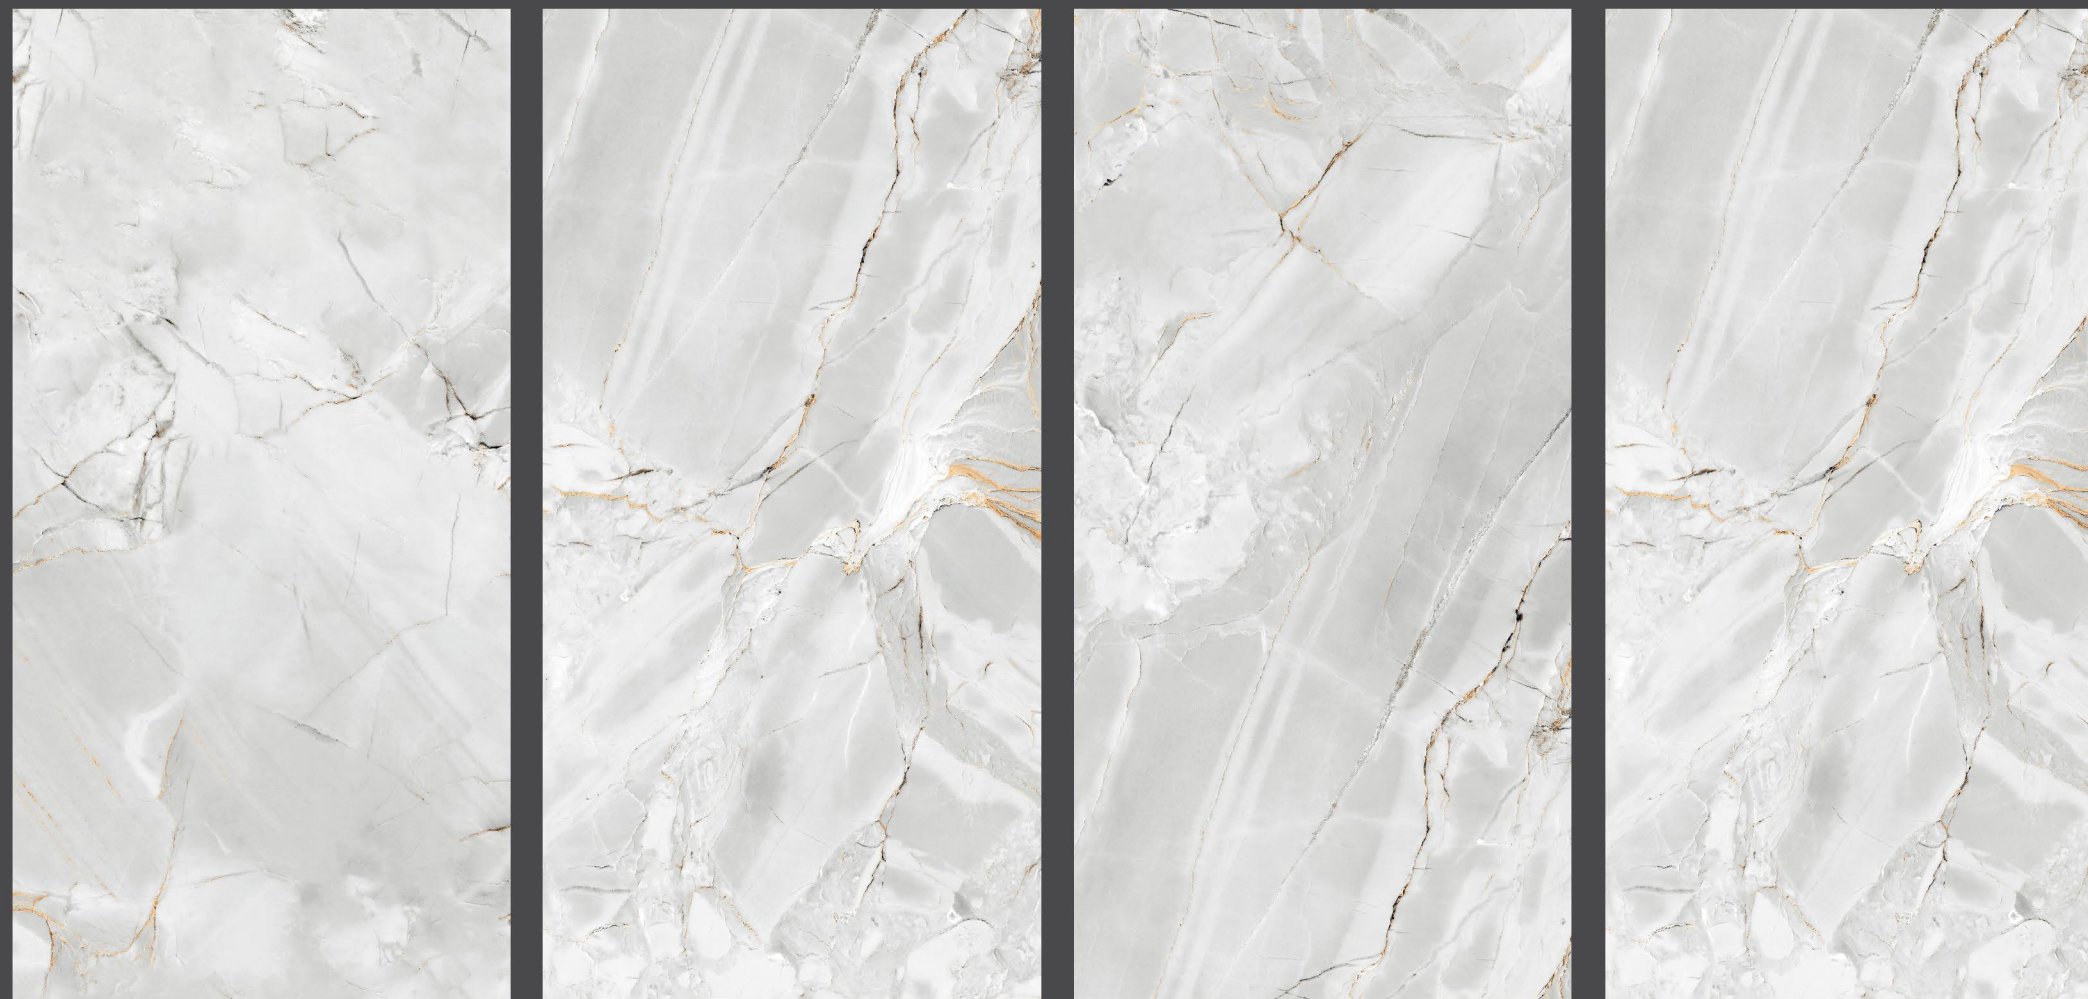

7 Chemical & Stain Resistant

8 Fire Resistant

SIZE - 600x1200MM

SURFACE - GLOSSY

FACES-4

RODIK WHITE

TILES SPECIFICATION

- 1 Easy To Clean 
- 2 Hygienic / Antibacterial Surface 
- 3 Water Resistant 
- 4 Impact Resistant 