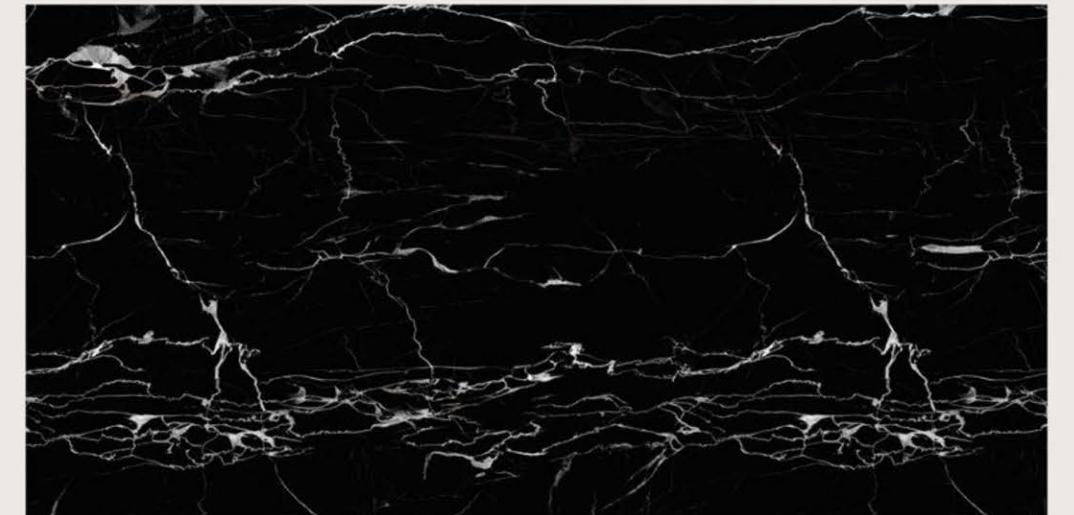

Faces
4

PORTORO NERO

size
600x1200mm

surface
High Glossy

Faces
4

**SUPER
HIGH GLOSSY**
series

ARTIA BROWN

size
600x1200mm