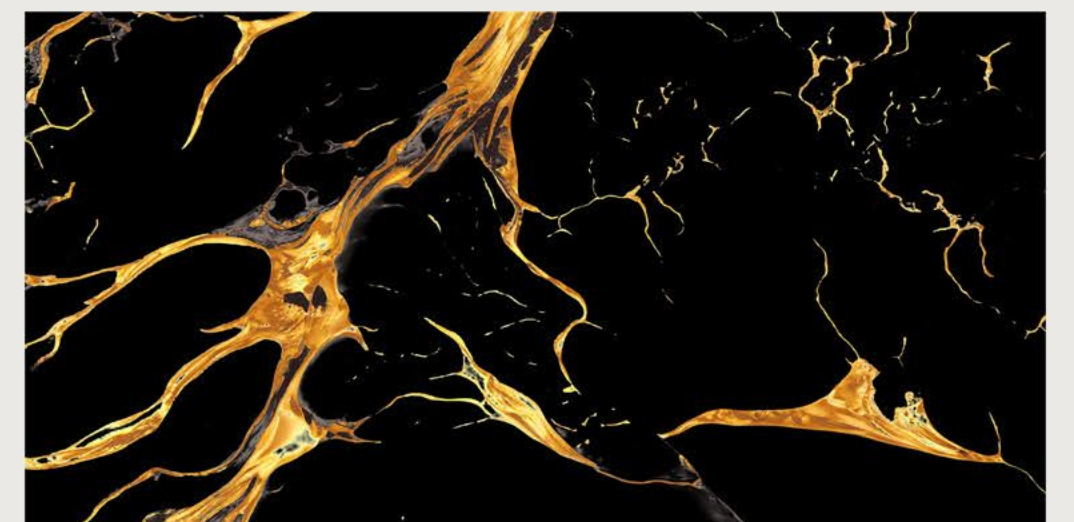

surface
High Glossy

Faces
3

FLAZZ
Vitrified LLP Step Into Elegance

AURA NERO

size
600x1200mm

surface
High Glossy

Faces
3

FLAZZ
Vitrified LLP Step Into Elegance