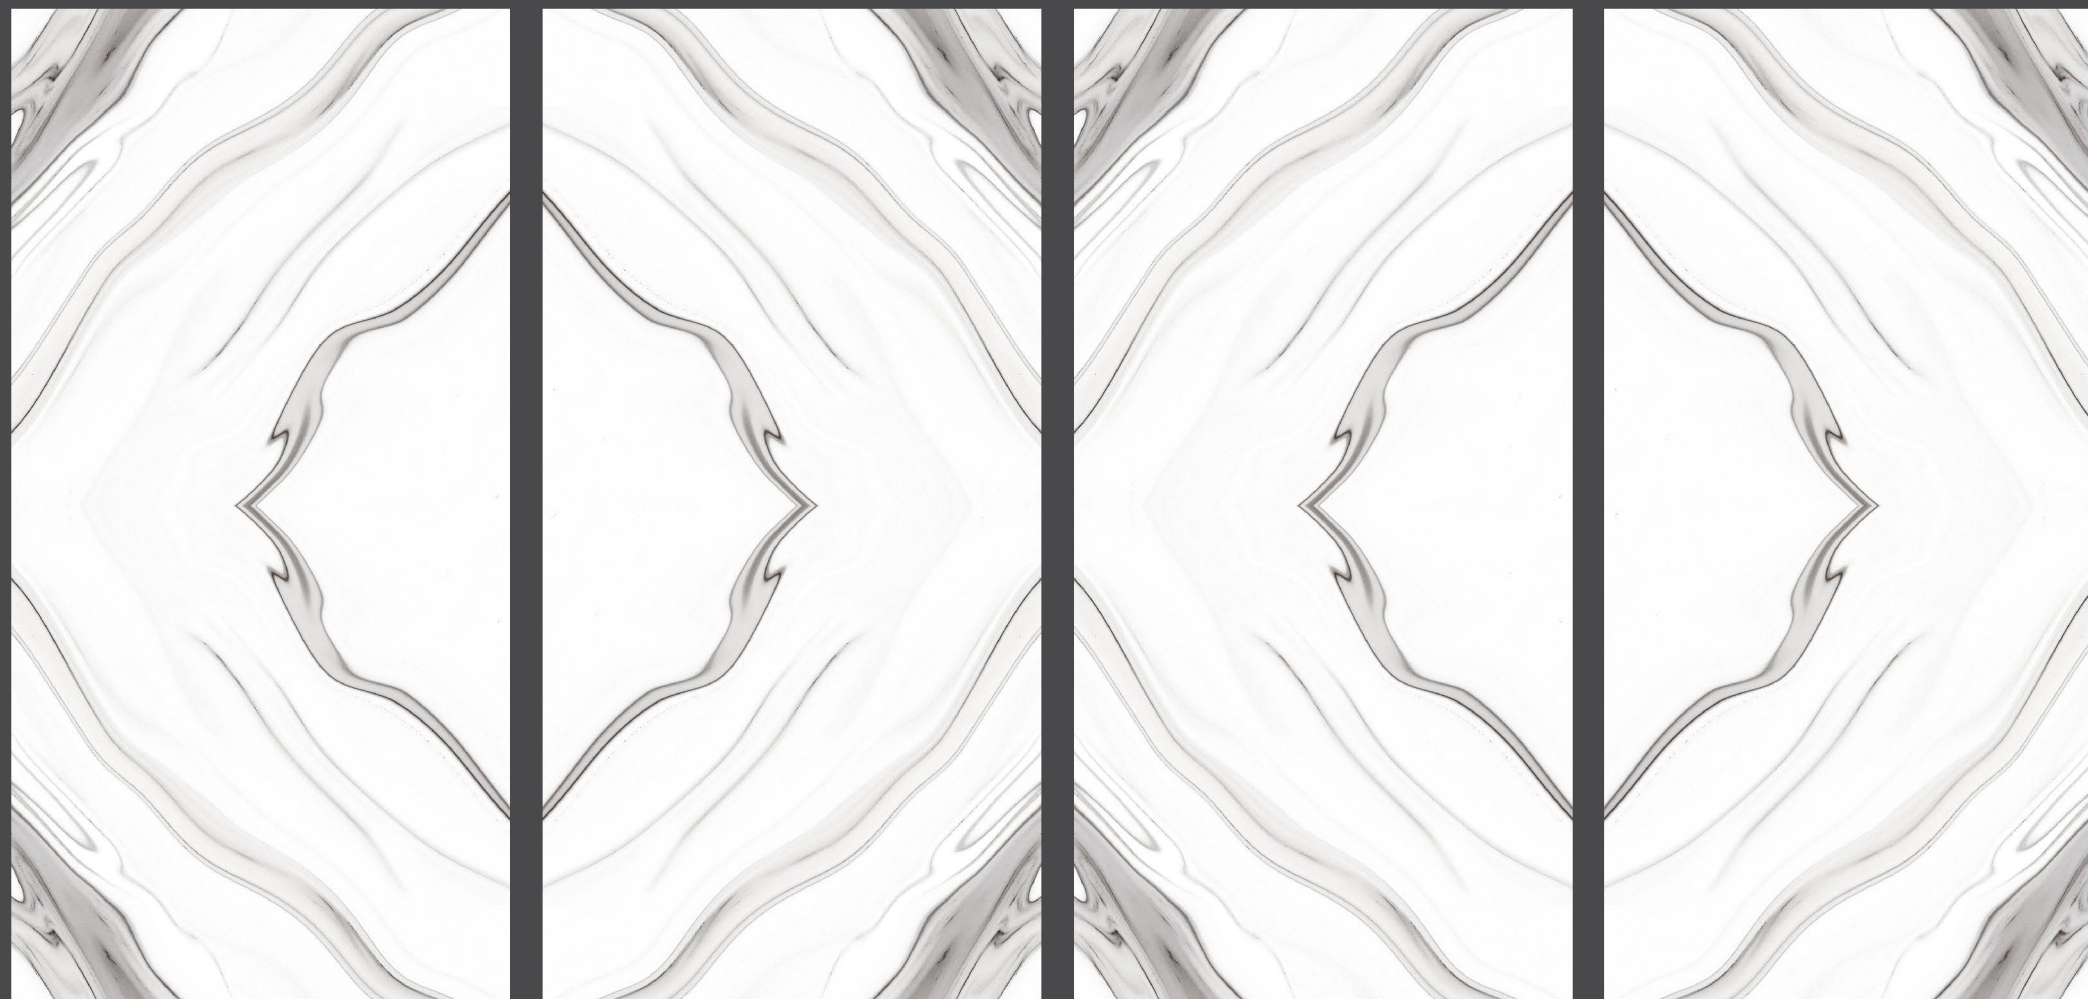

SIZE - 600x1200MM

SURFACE - GLOSSY

FACES-1

BM_RAVENTA GREY

TILES SPECIFICATION

1 Easy To Clean

2 Hygienic / Antibacterial Surface

3 Water Resistant

4 Impact Resistant

5 Frost Resistant

6 Scratch Resistant

7 Chemical & Stain Resistant

8 Fire Resistant