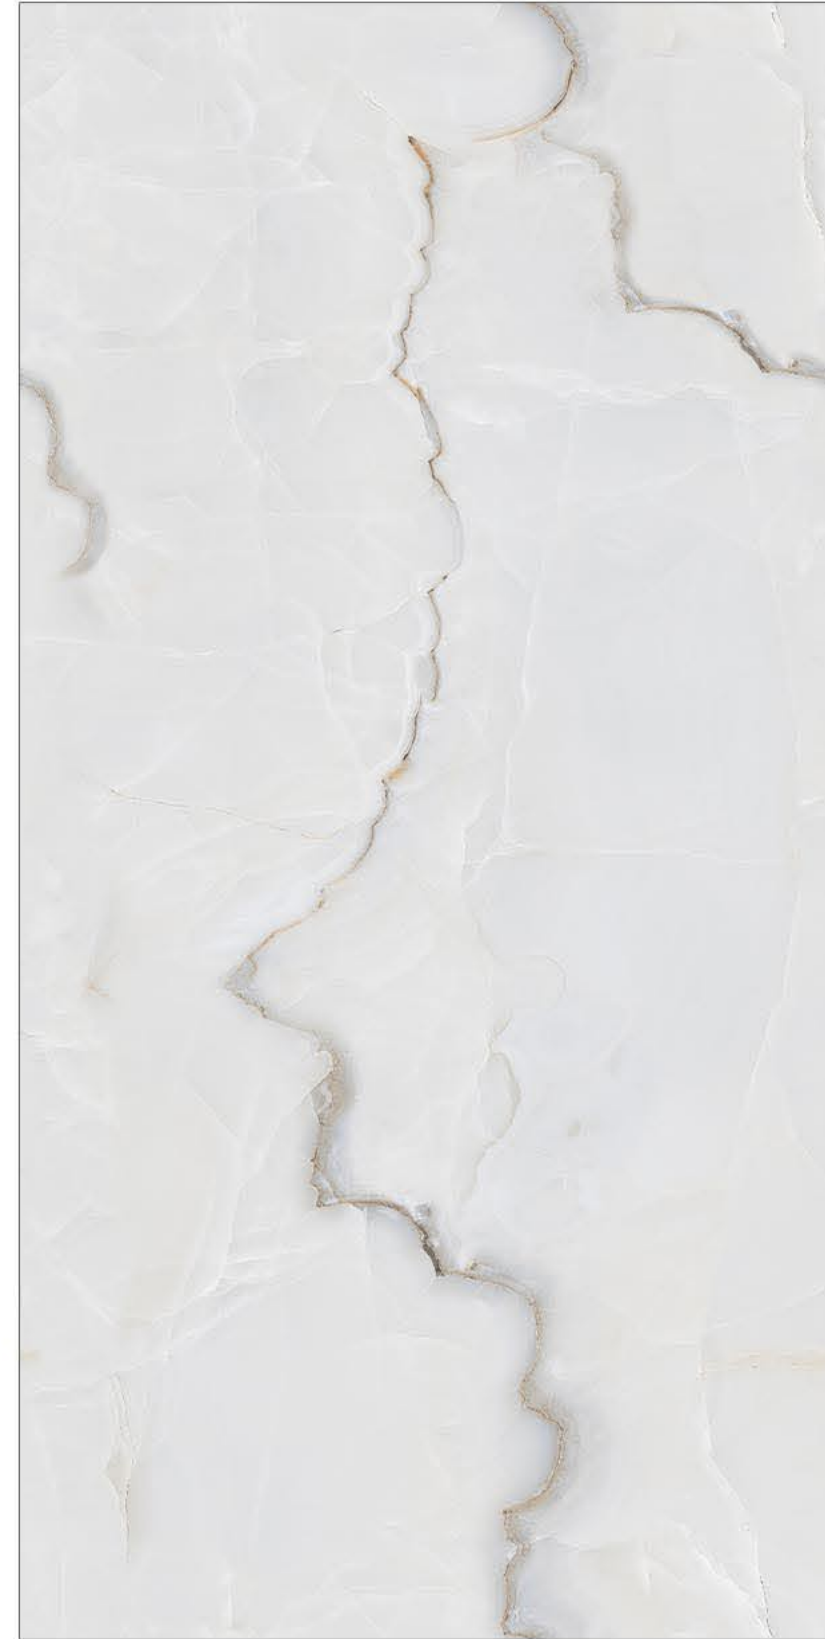

CR_EM_BORNIO LIGHT

Format	Surface	Faces
600x1200MM	Carving	1