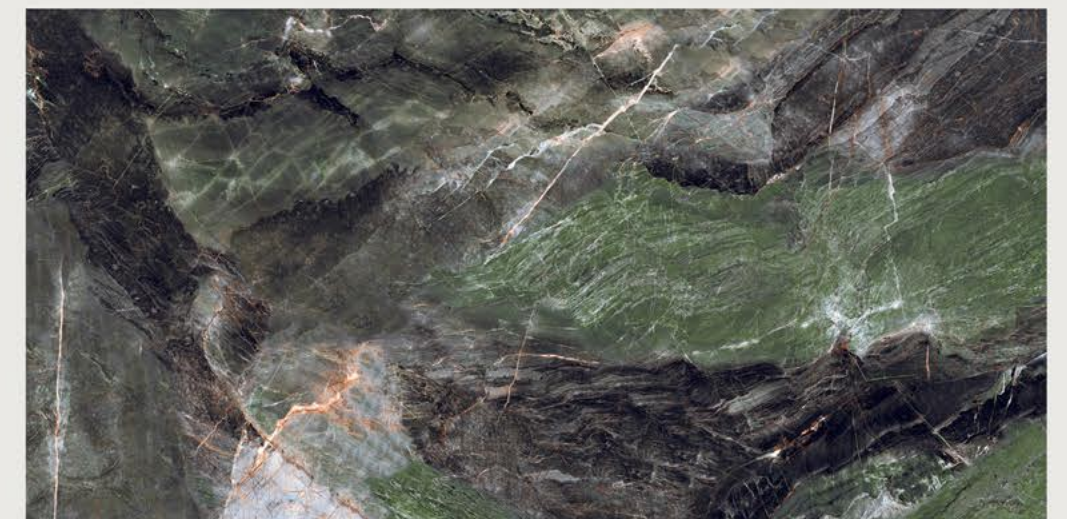

CARROB GREEN

size
600x1200mm

surface
High-Glossy

Faces
4