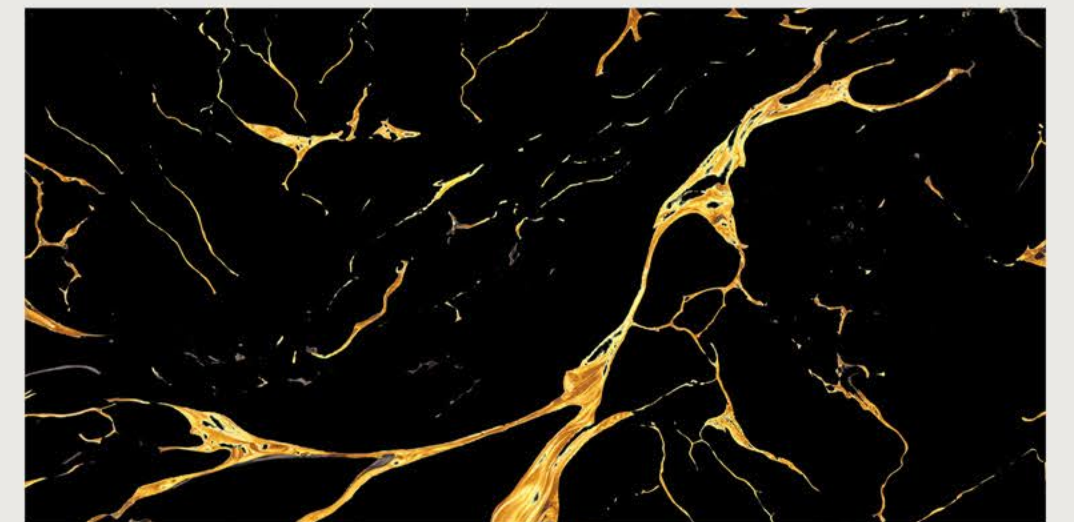

surface
High Glossy

Faces
3

FLAZZ
Vitrified LLP Step Into Elegance

AURA NERO

size
600x1200mm

surface
High Glossy

Faces
3

FLAZZ
Vitrified LLP Step Into Elegance