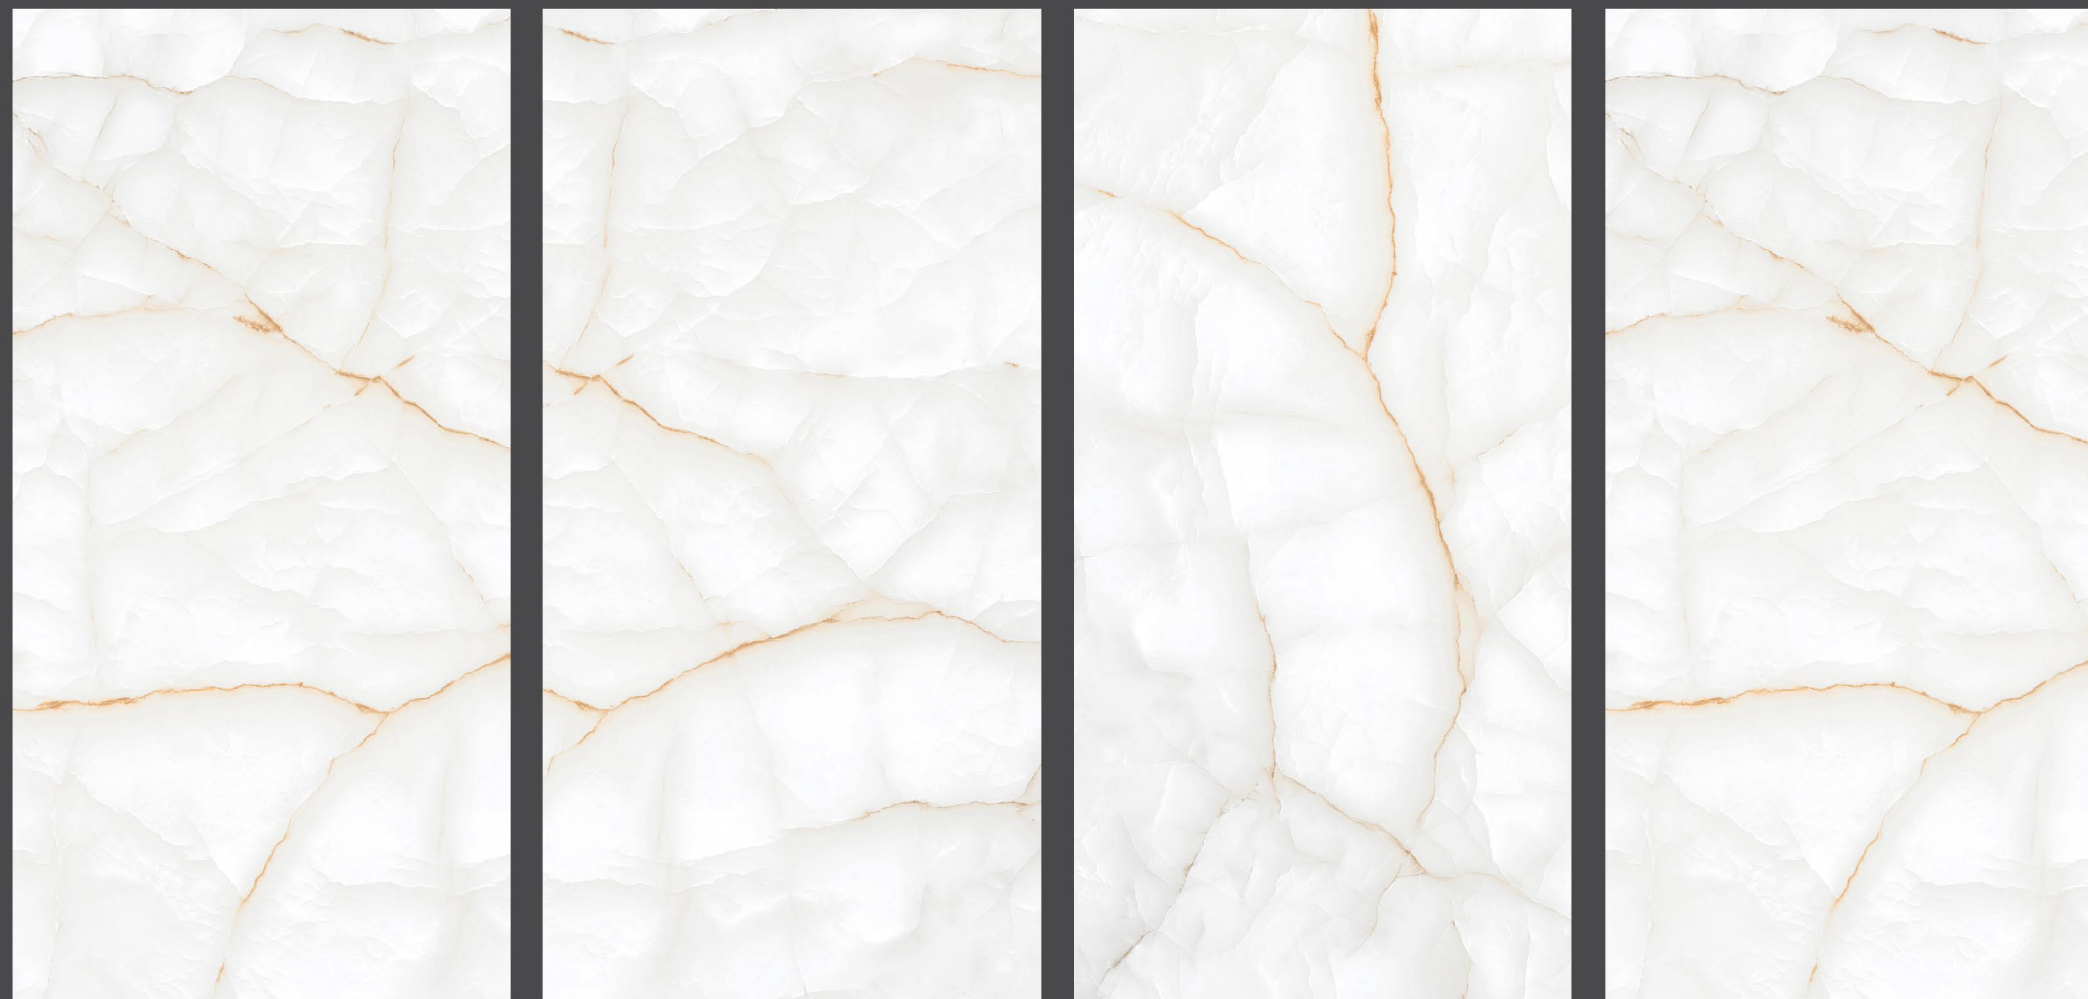

SIZE - 600x1200MM

SURFACE - GLOSSY

FACES-3

HUVORA IVORY

TILES SPECIFICATION

1 Easy To Clean

2 Hygienic / Antibacterial Surface

3 Water Resistant