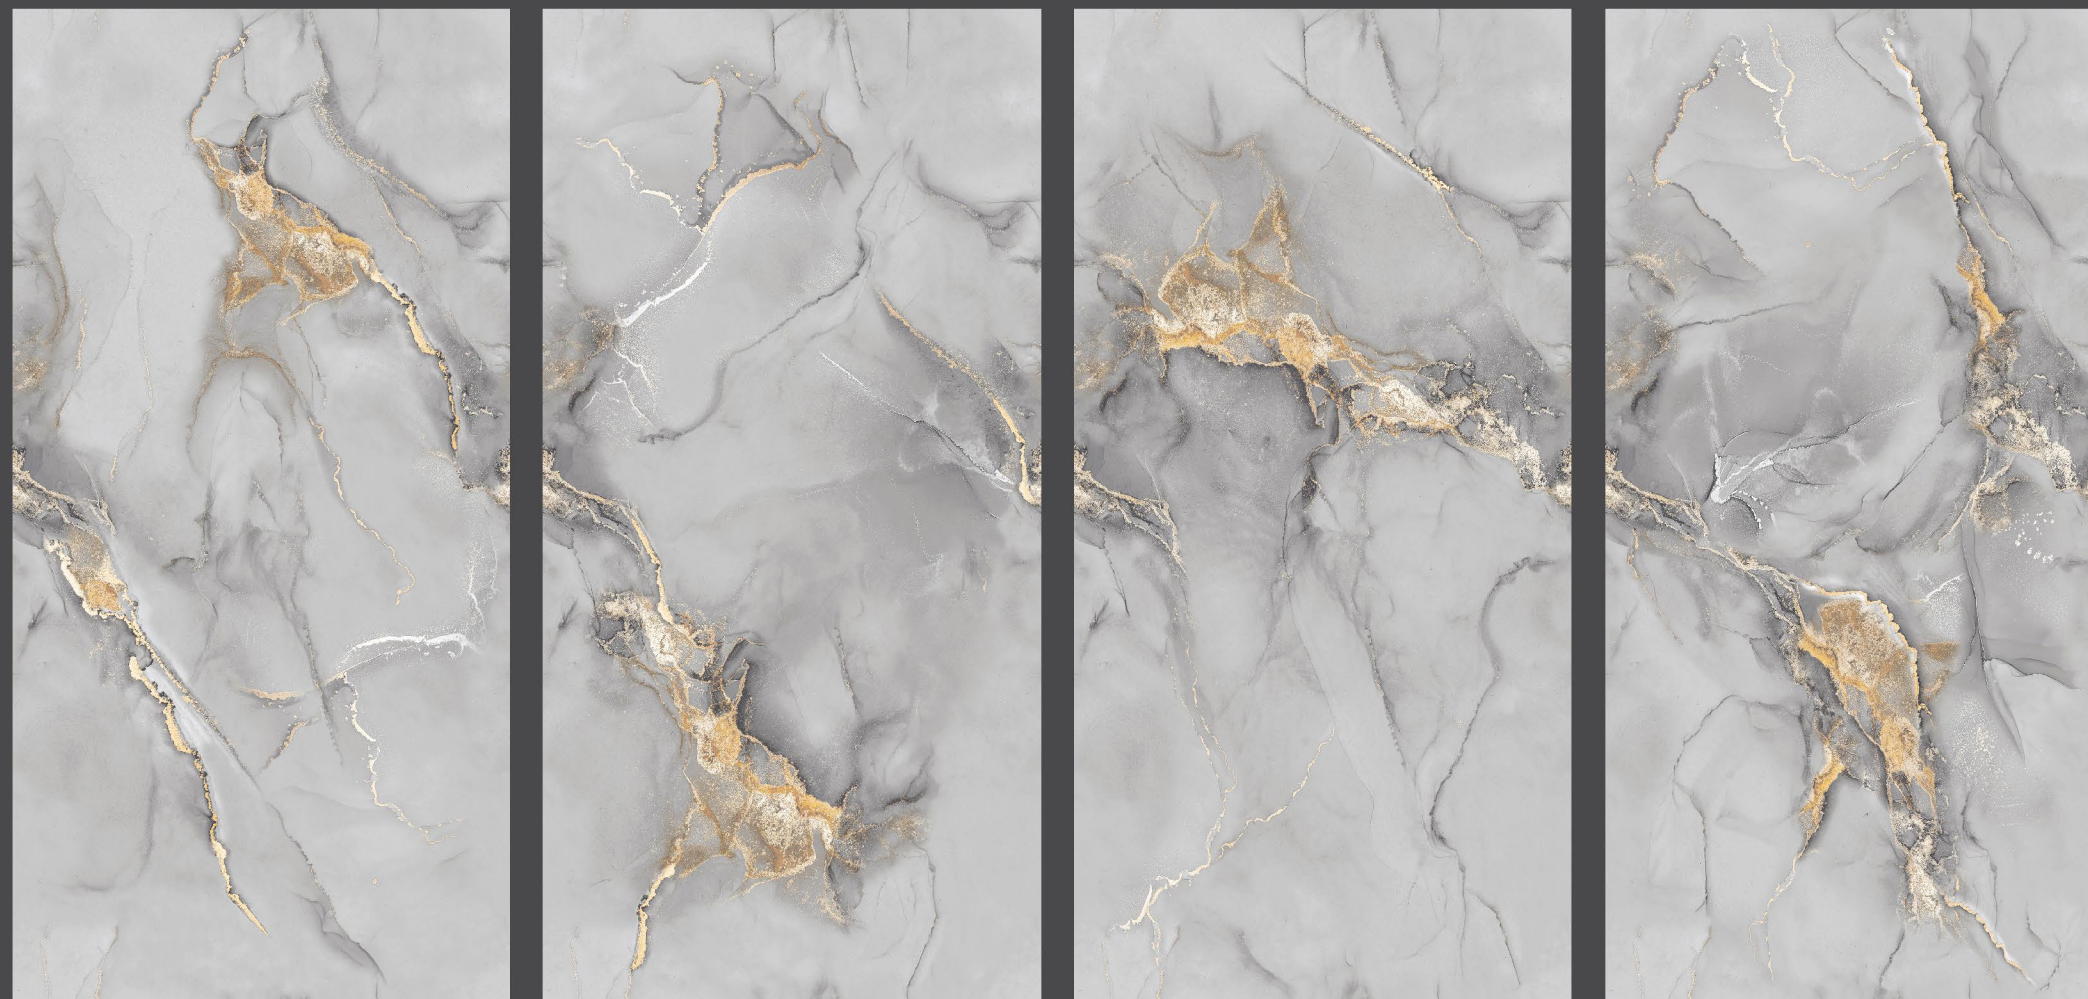

SIZE - 600x1200MM

SURFACE - GLOSSY

FACES-4

EM_Octus Gold

TILES SPECIFICATION

1 Easy To Clean

2 Hygienic / Antibacterial Surface

3 Water Resistant