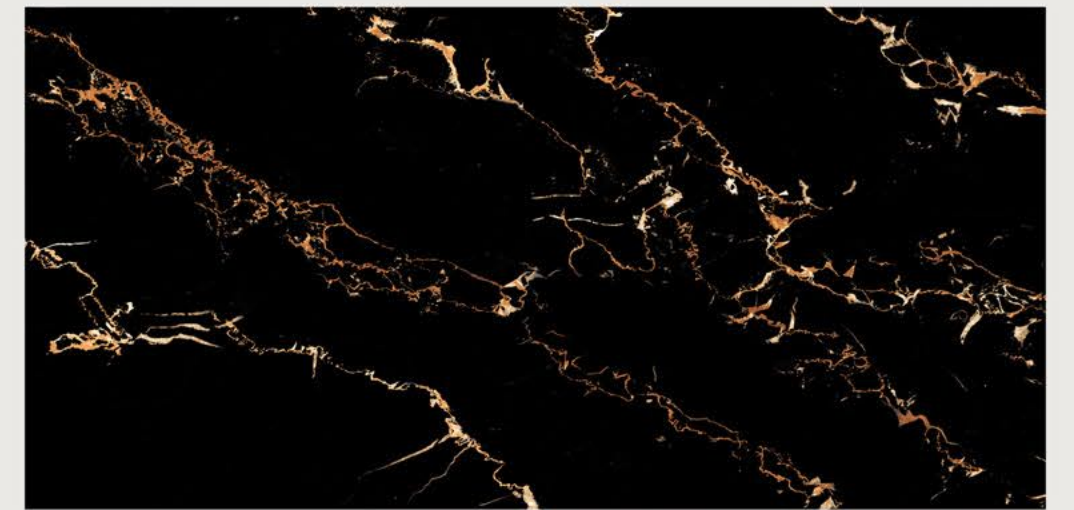

PORTICO BLACK

size
600x1200mm

surface
High Glossy

Faces
3

FLAZZ
Vitrified LLP Step Into Elegance