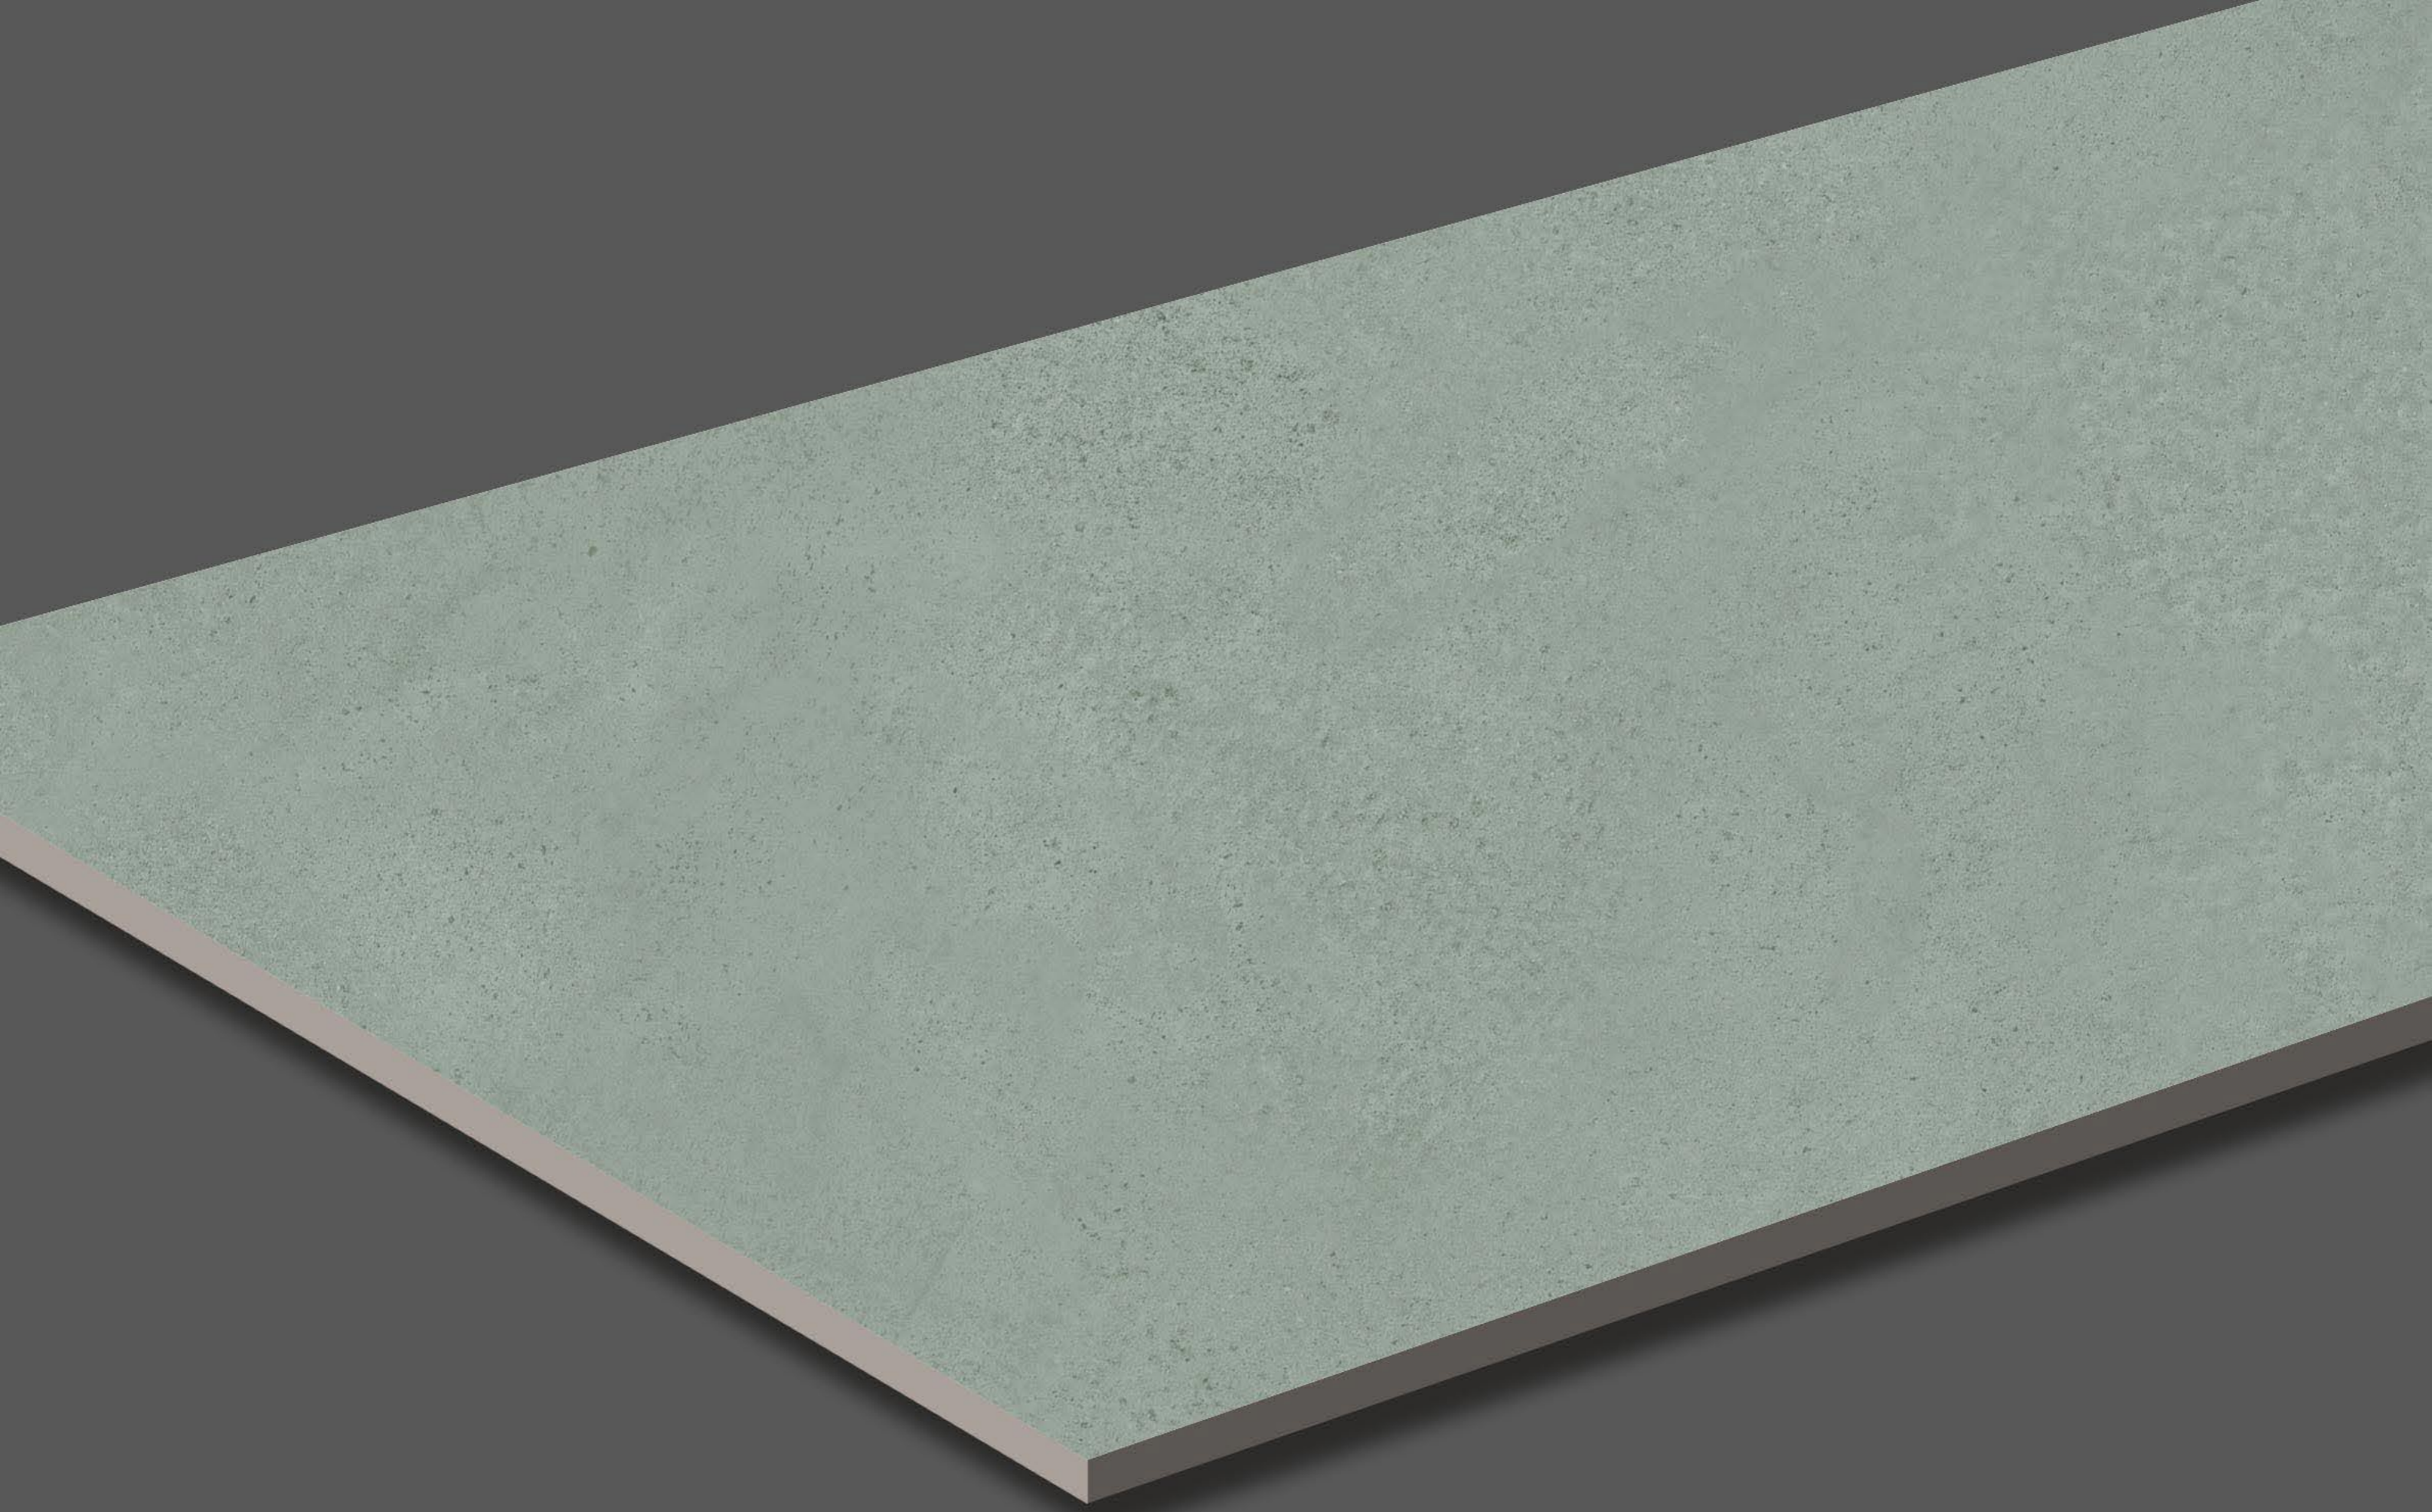

FAETANO CHOCO

2 Random

Size : 600X1200 mm Surface : matt

FAETANO GRAVEL

2 Random

Size : 600X1200 mm Surface : matt

FAETANO GREEN

2 Random