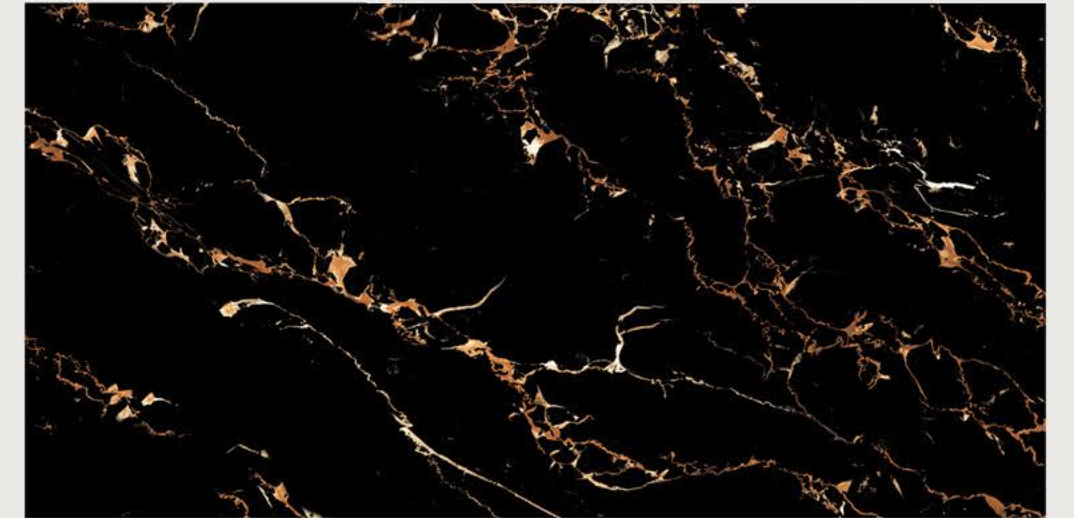

PORTICO BLACK

size
600x1200mm

surface
High Glossy

Faces
3

FLAZZ
Vitrified LLP Step Into Elegance