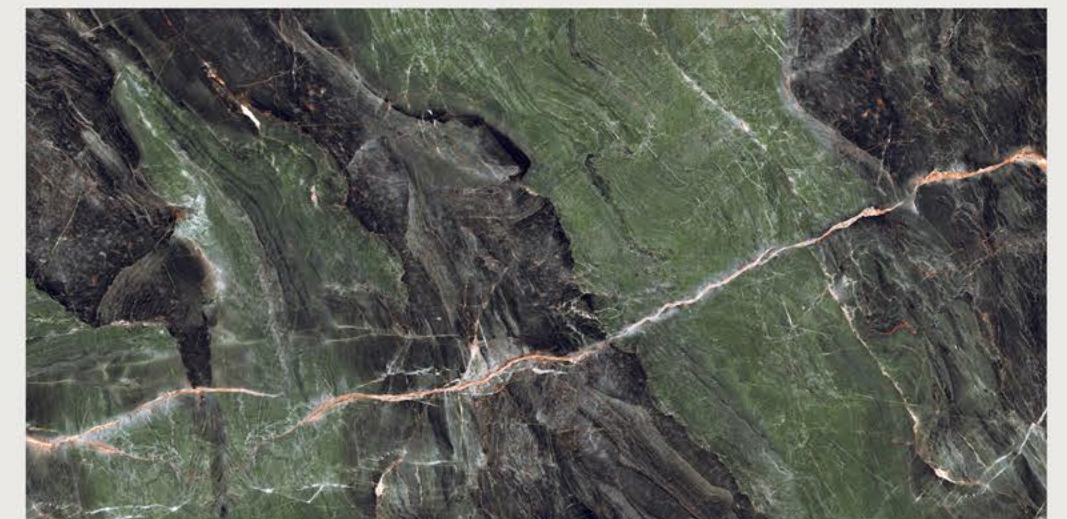

CARROB GREEN

size
600x1200mm

surface
High-Glossy

Faces
4