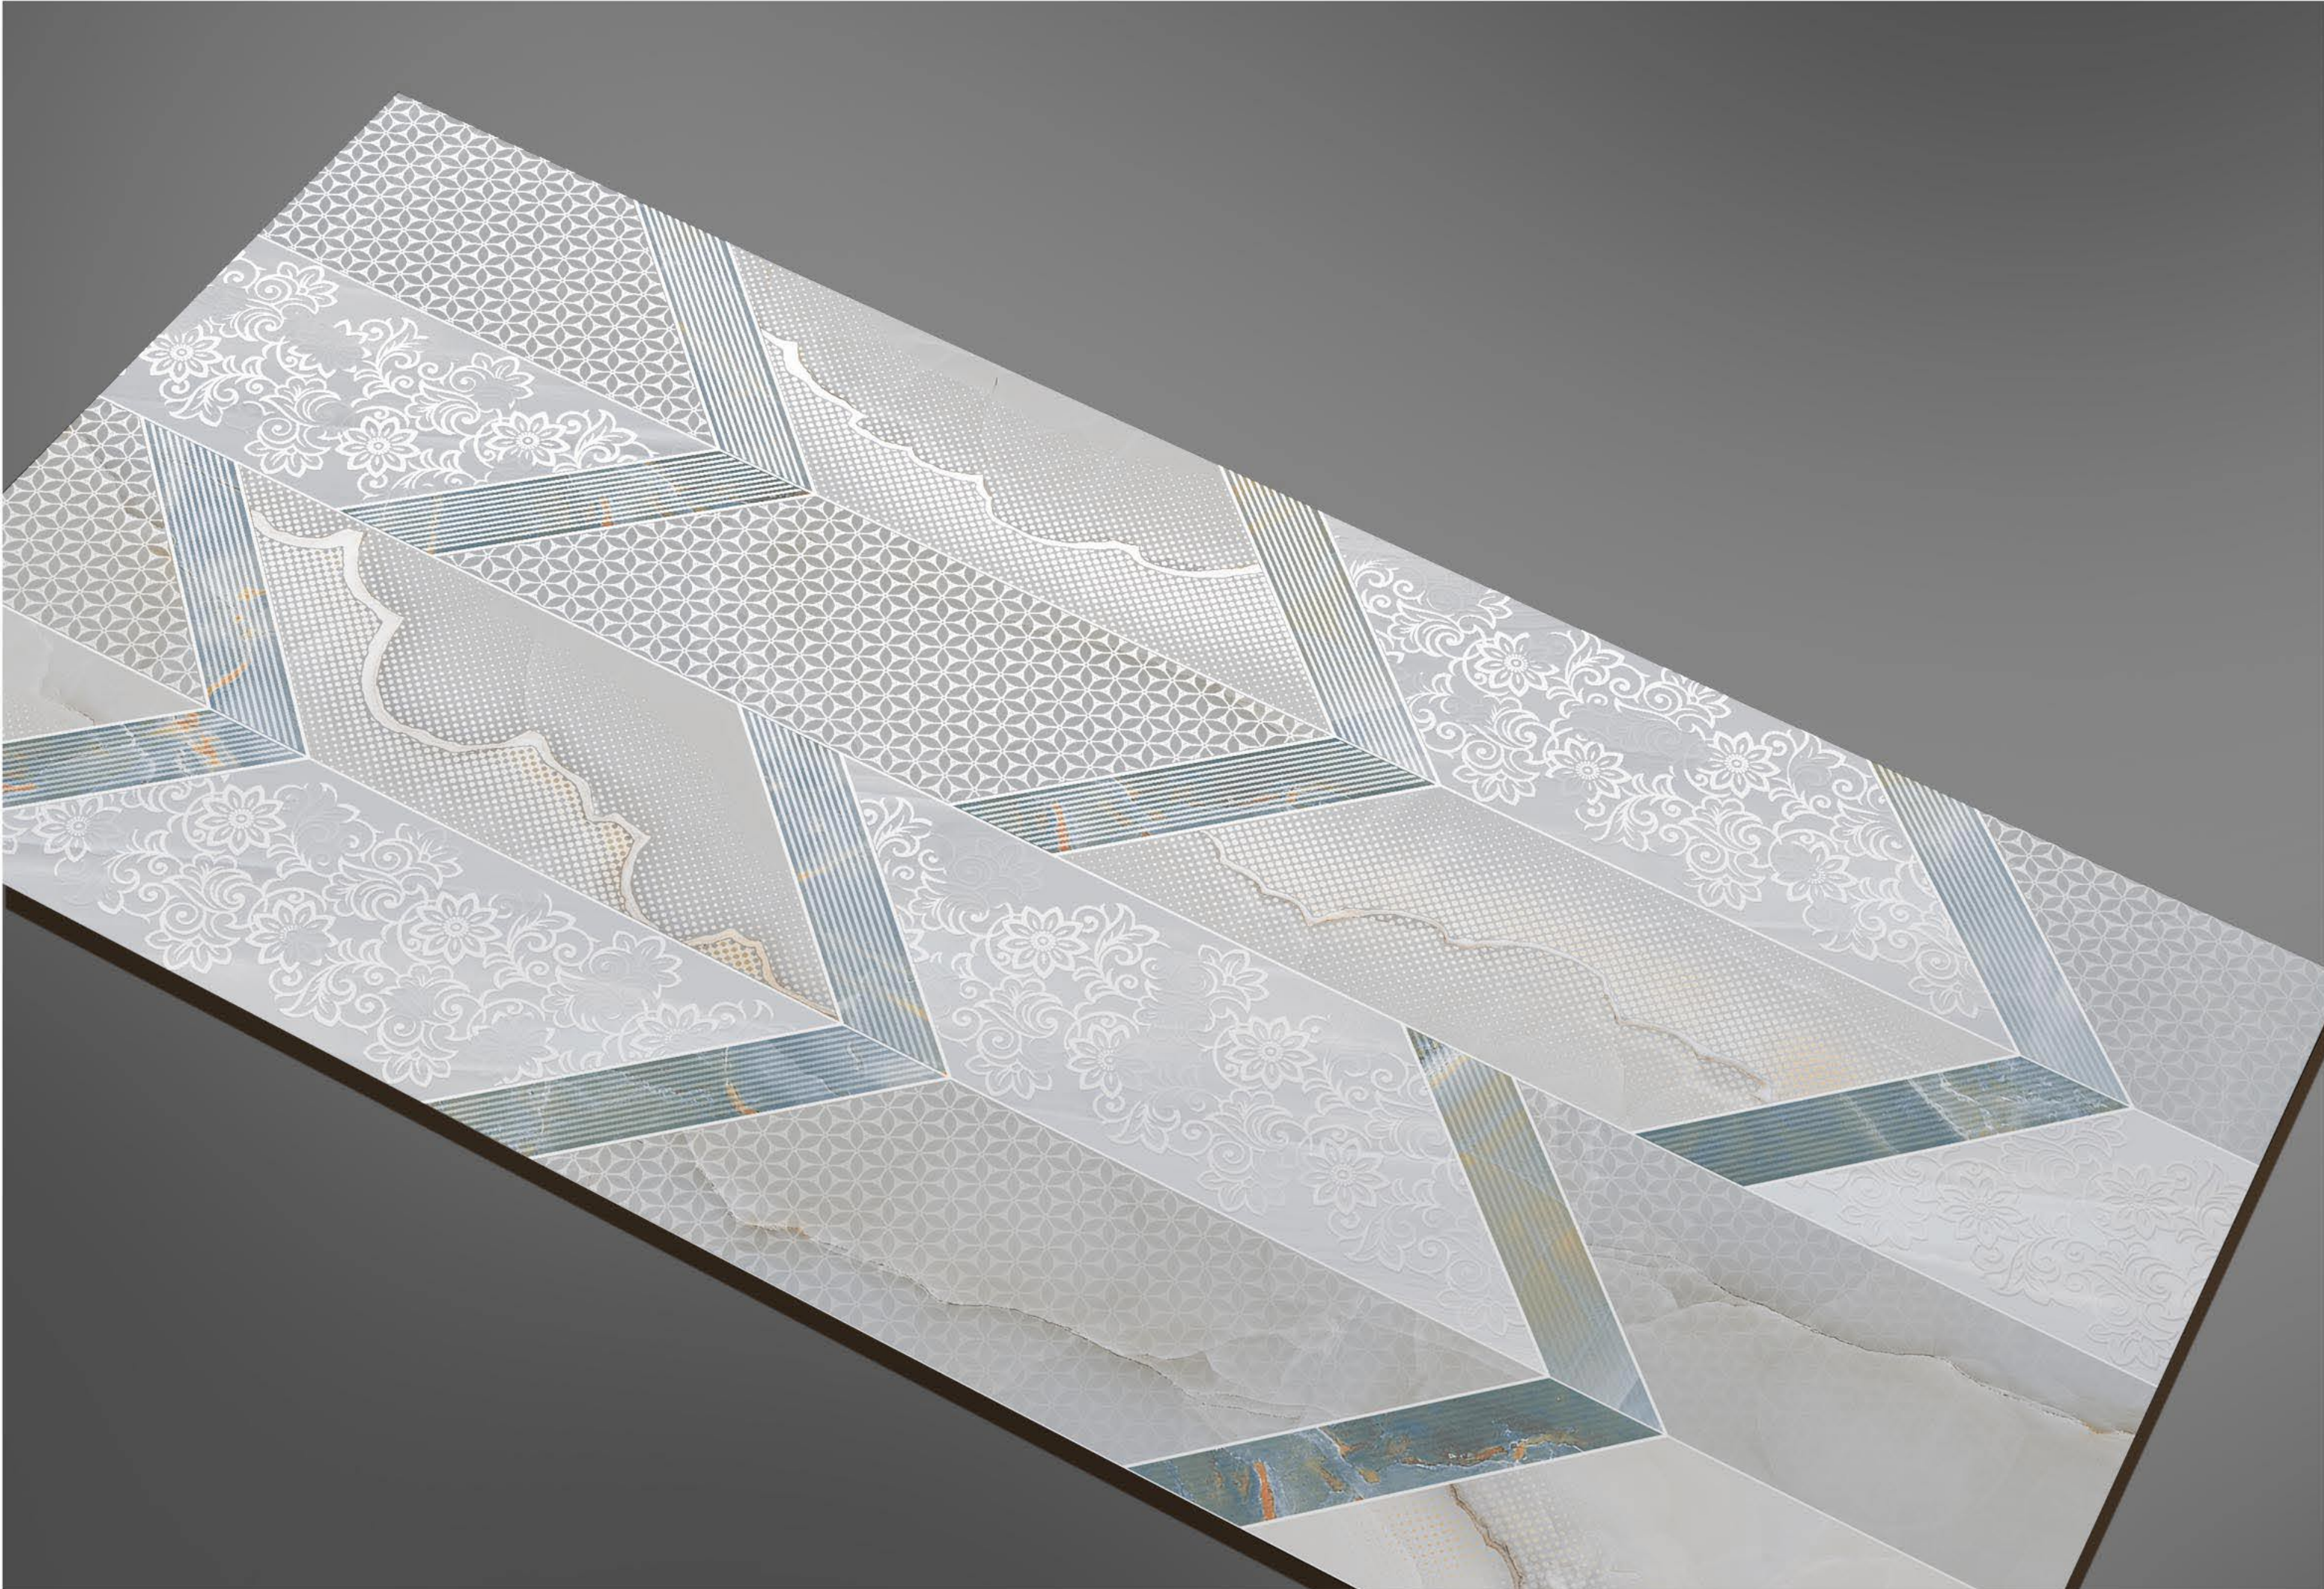

CR_BORNIO DECOR