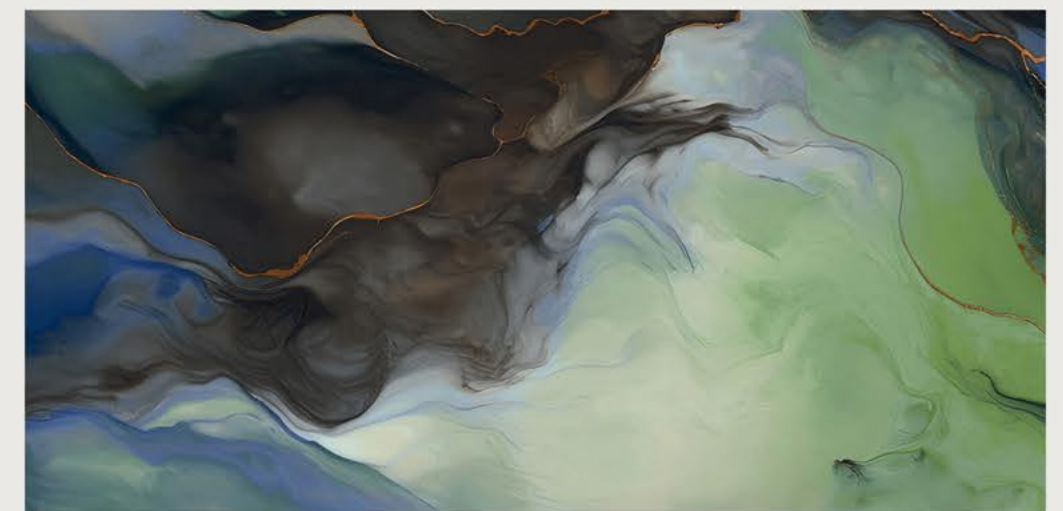

OLTMEN AQUA

size
600x1200mm

surface
High Glossy

Faces
3

FLAZZ
Vitrified LLP Step Into Elegance