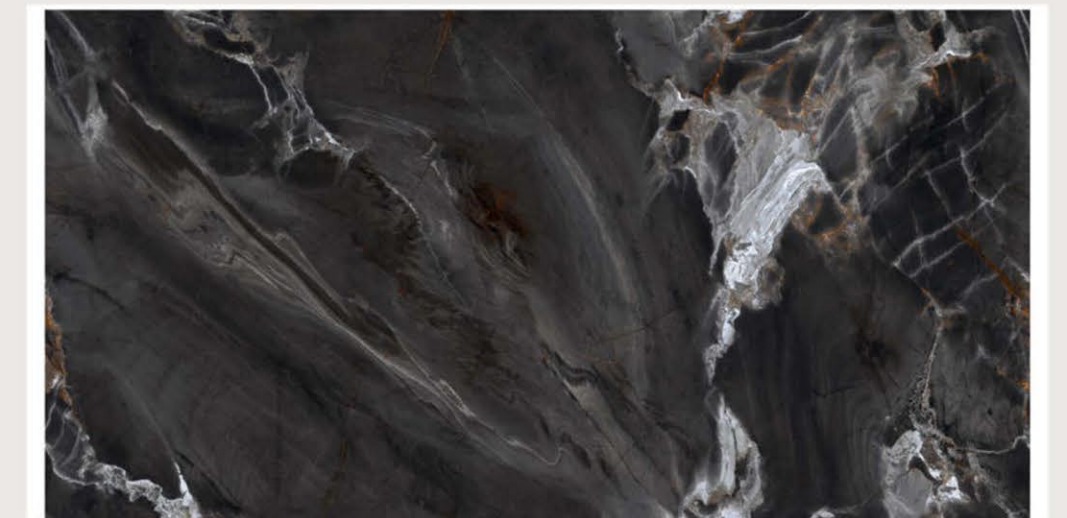

size
600x1200mm

surface
High-Glossy

Faces
5

ARON BLACK

size
600x1200mm

surface
High-Glossy

Faces
4

ARON WHITE