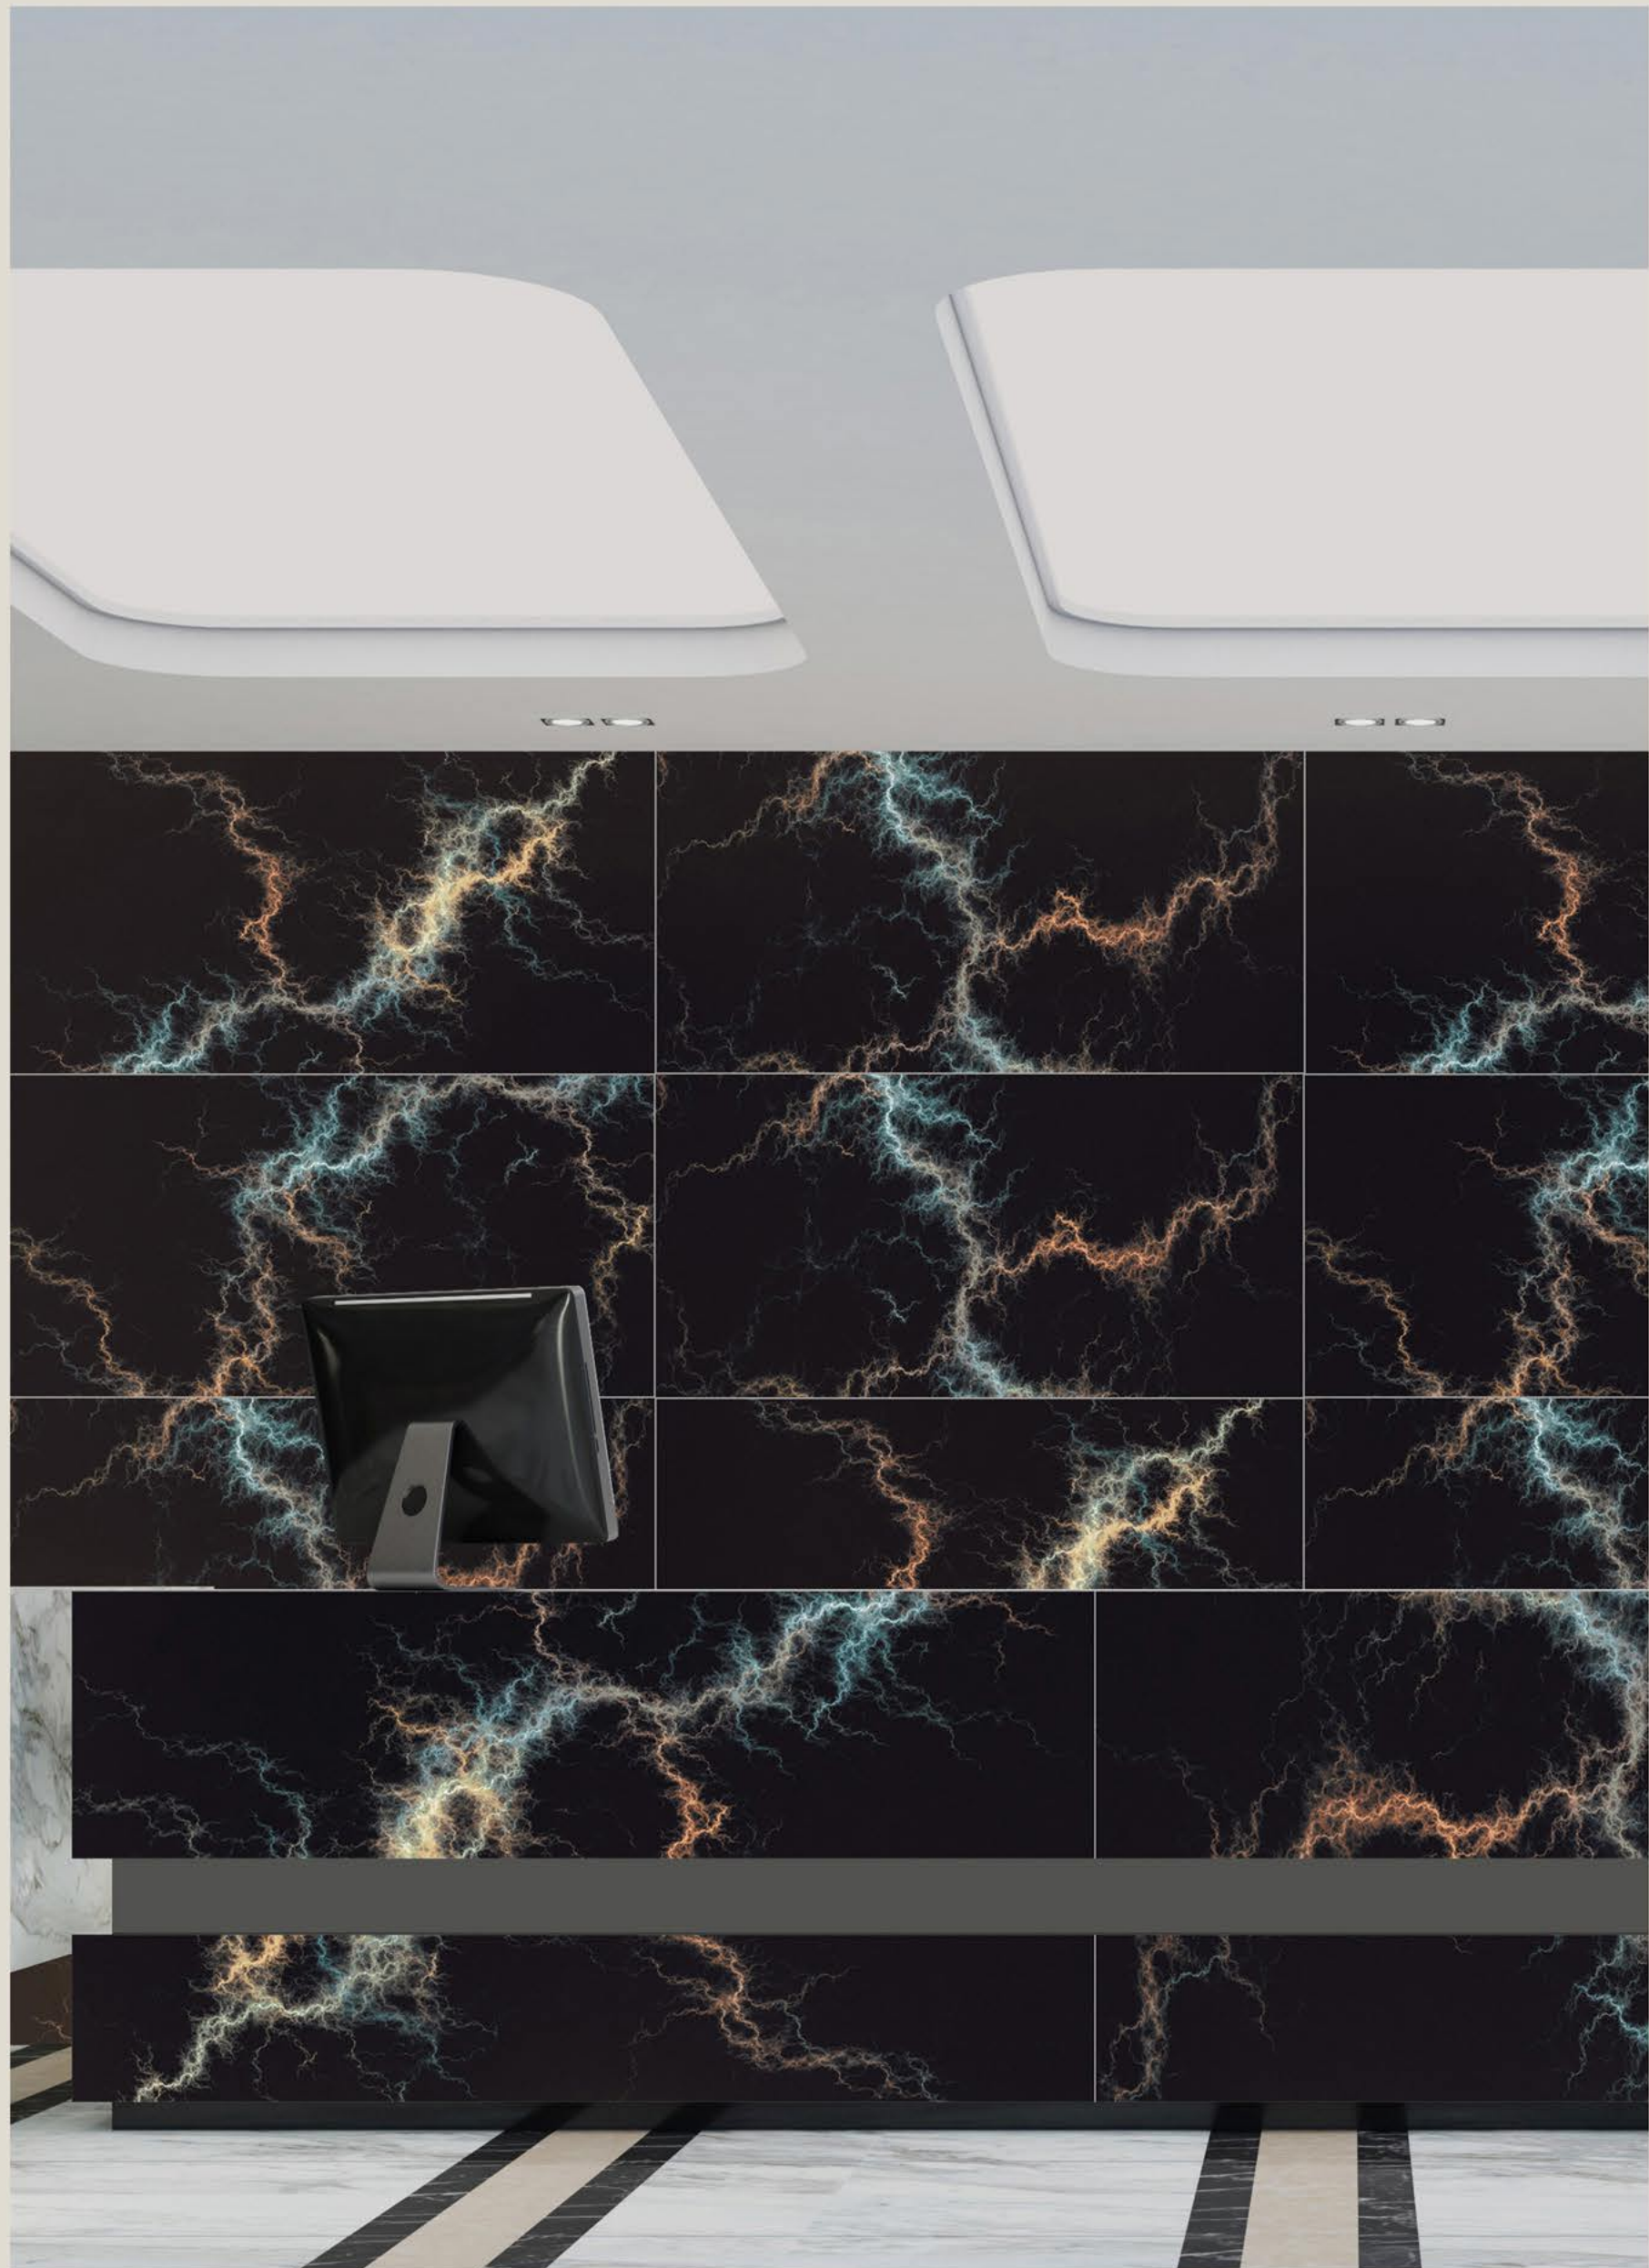

surface
High Glossy

Faces
3

FLAZZ
Vitrified LLP Step Into Elegance

AURA NERO

size
600x1200mm

surface
High Glossy

Faces
3

FLAZZ
Vitrified LLP Step Into Elegance

CROSS ART

size
600x1200mm

surface
High Glossy

Faces
4

FLEX BLACK

size
600x1200mm

surface
High Glossy

Faces
3