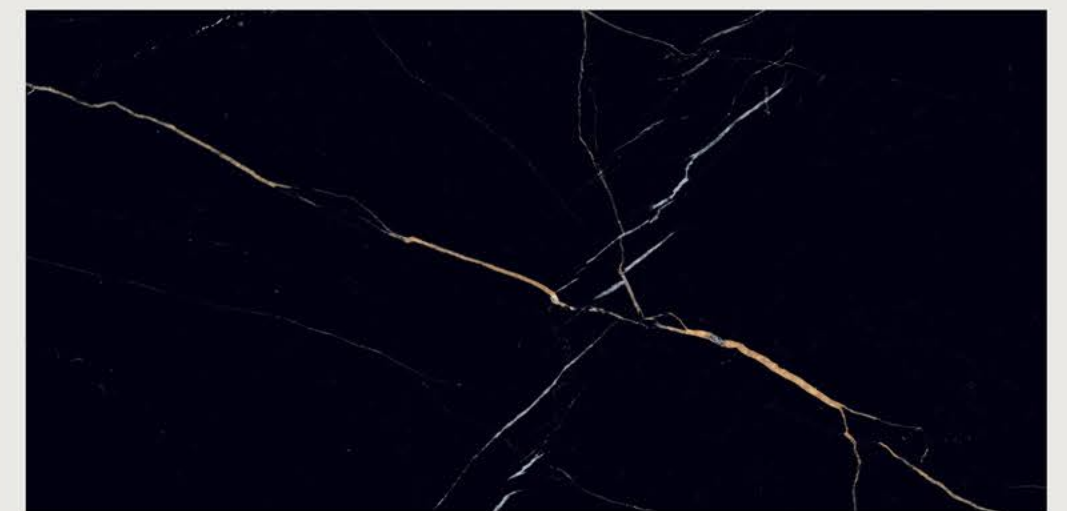

MARQUINA GOLD

size
600x1200mm

surface
High-Glossy

Faces
7

FLAZZ
Vitrified LLP Step Into Elegance