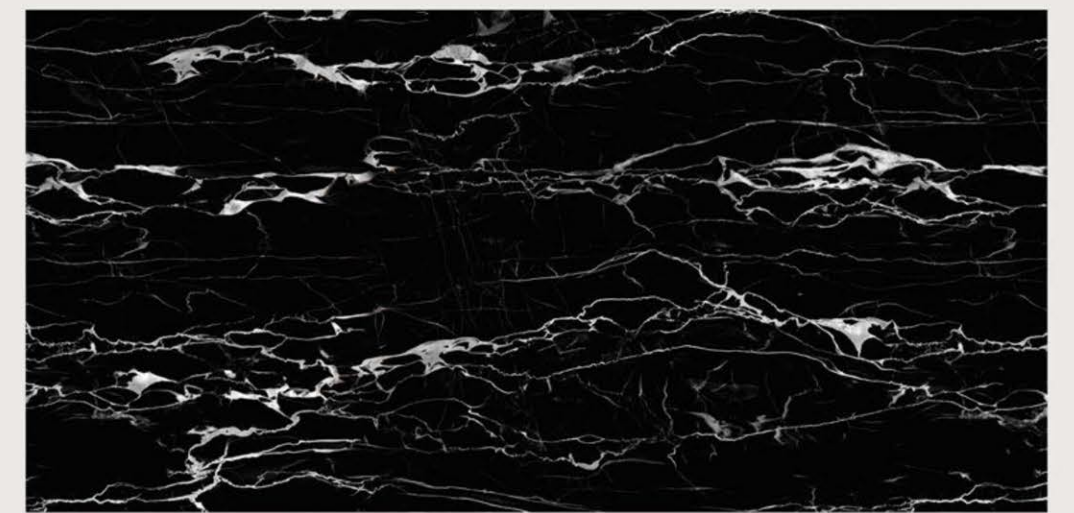

Faces
4

PORTORO NERO

size
600x1200mm

surface
High Glossy

Faces
4

**SUPER
HIGH GLOSSY**
series

ARTIA BROWN

size
600x1200mm