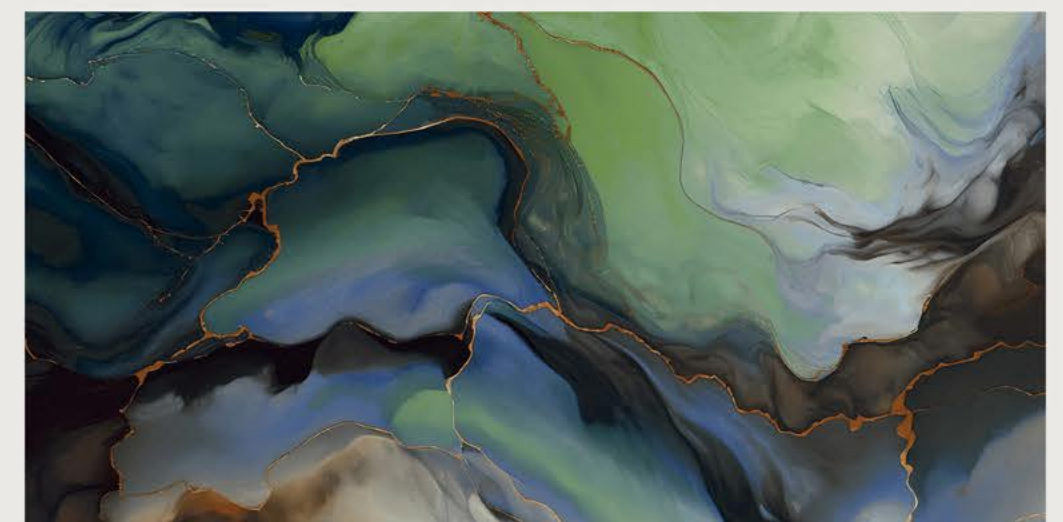

OLTMEN AQUA

size
600x1200mm

surface
High Glossy

Faces
3

FLAZZ
Vitrified LLP Step Into Elegance