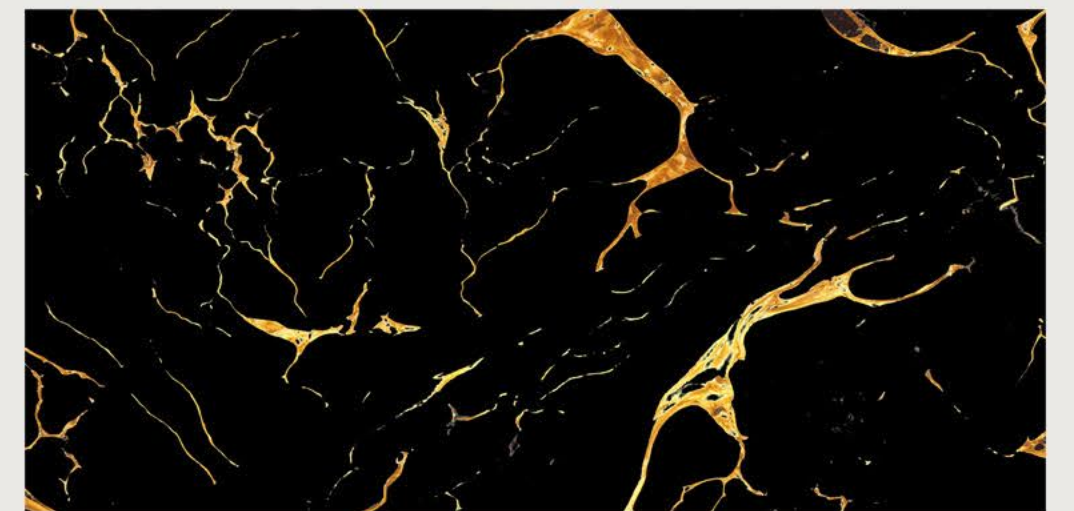

surface
High Glossy

Faces
3

FLAZZ
Vitrified LLP Step Into Elegance

AURA NERO

size
600x1200mm

surface
High Glossy

Faces
3

FLAZZ
Vitrified LLP Step Into Elegance