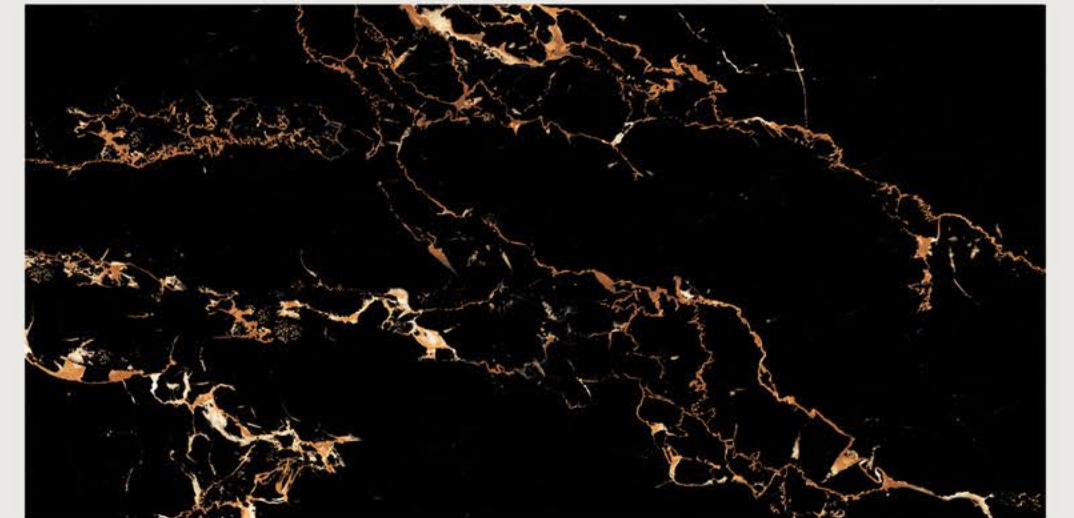

PORTICO BLACK

size
600x1200mm

surface
High Glossy

Faces
3

FLAZZ
Vitrified LLP Step Into Elegance