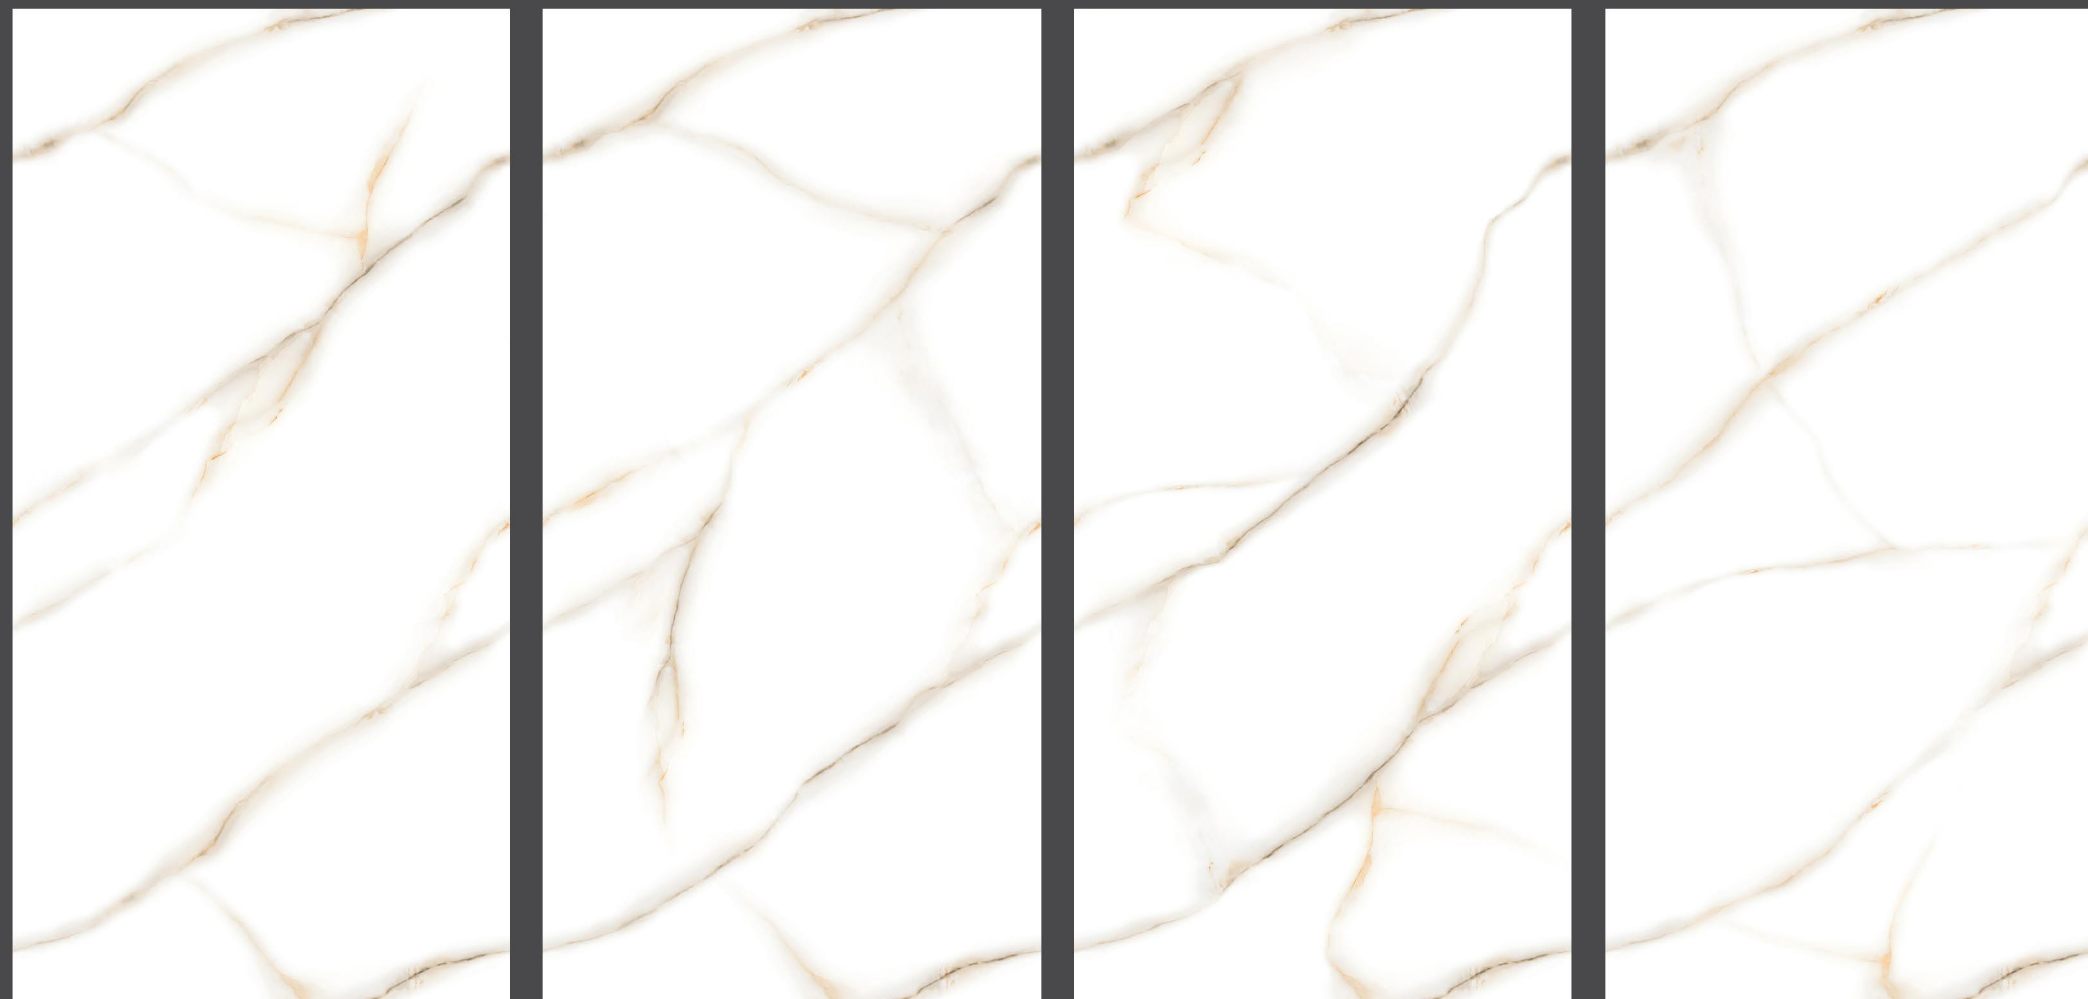

7 Chemical & Stain Resistant

8 Fire Resistant

SIZE - 600x1200MM

SURFACE - GLOSSY

FACES-4

EM_LIVORNO WHITE

TILES SPECIFICATION

1 Easy To Clean