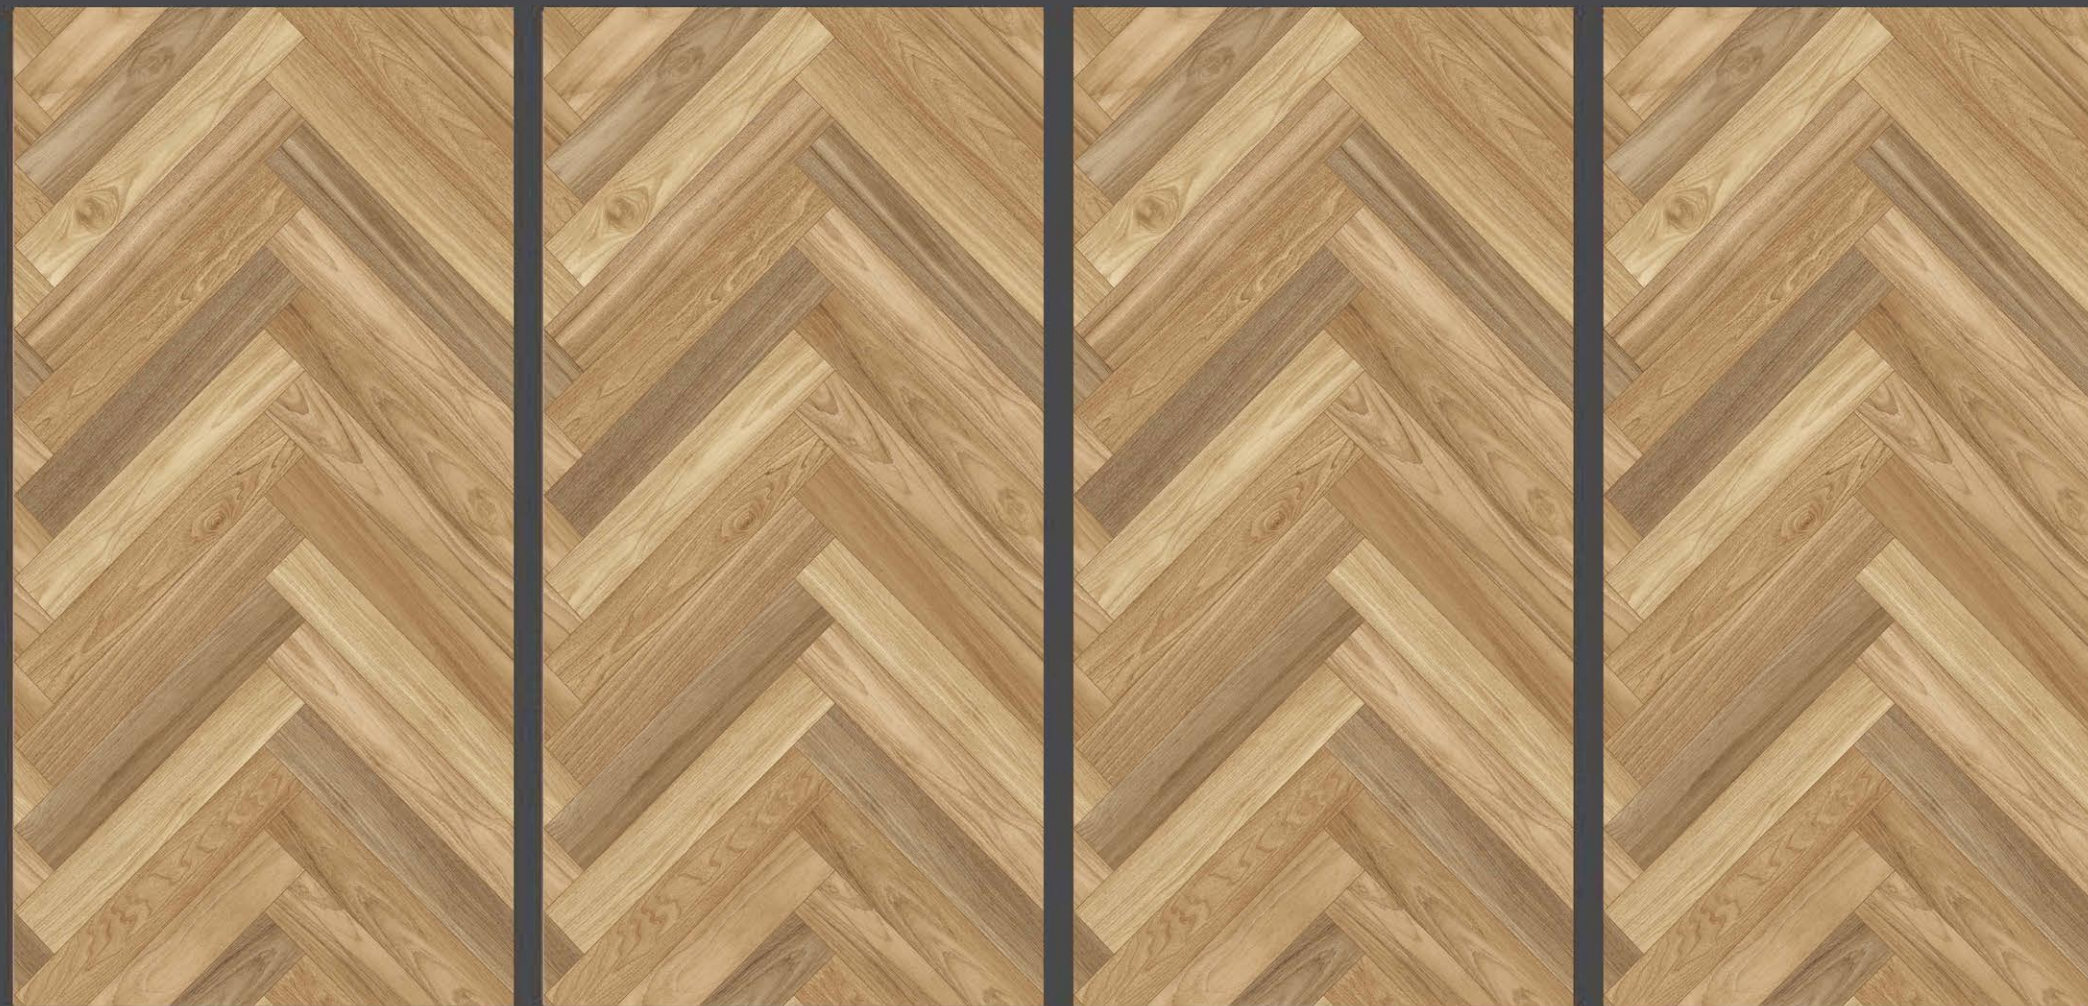

SIZE - 600x1200MM

SURFACE - MATT

FACES-1

EM_European Natural

TILES SPECIFICATION

1 Easy To Clean

2 Hygienic / Antibacterial Surface

3 Water Resistant

4 Impact Resistant

5 Frost Resistant

6 Scratch Resistant

7 Chemical & Stain Resistant

8 Fire Resistant