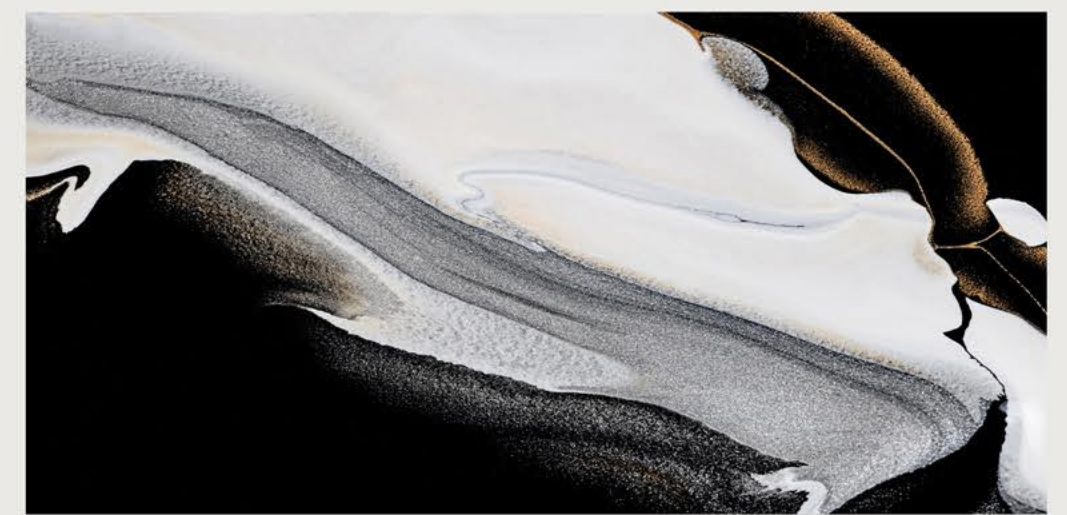

size
600x1200mm

surface
High-Glossy

Faces
4

HILTY BLACK

size
600x1200mm

surface
High-Glossy

Faces
5

MARQUINA GOLD