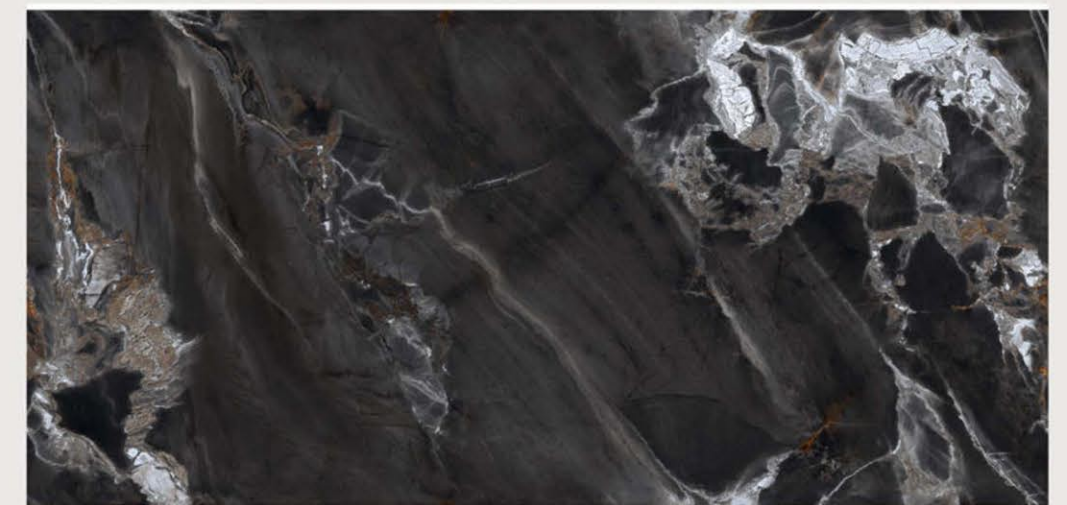

size
600x1200mm

surface
High-Glossy

Faces
5

ARON BLACK

size
600x1200mm

surface
High-Glossy

Faces
4

ARON WHITE