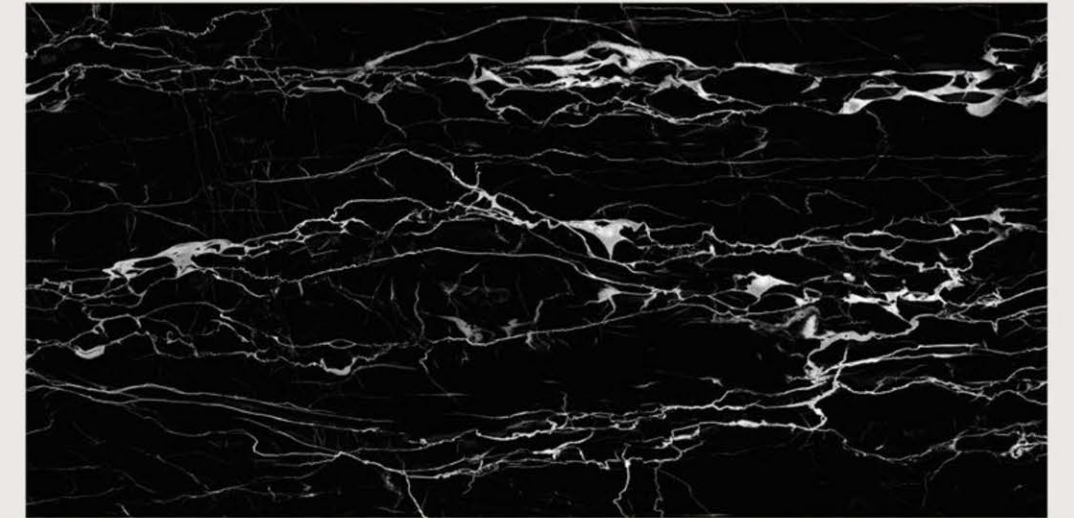

Faces
4

PORTORO NERO

size
600x1200mm

surface
High Glossy

Faces
4

**SUPER
HIGH GLOSSY**
series

ARTIA BROWN

size
600x1200mm