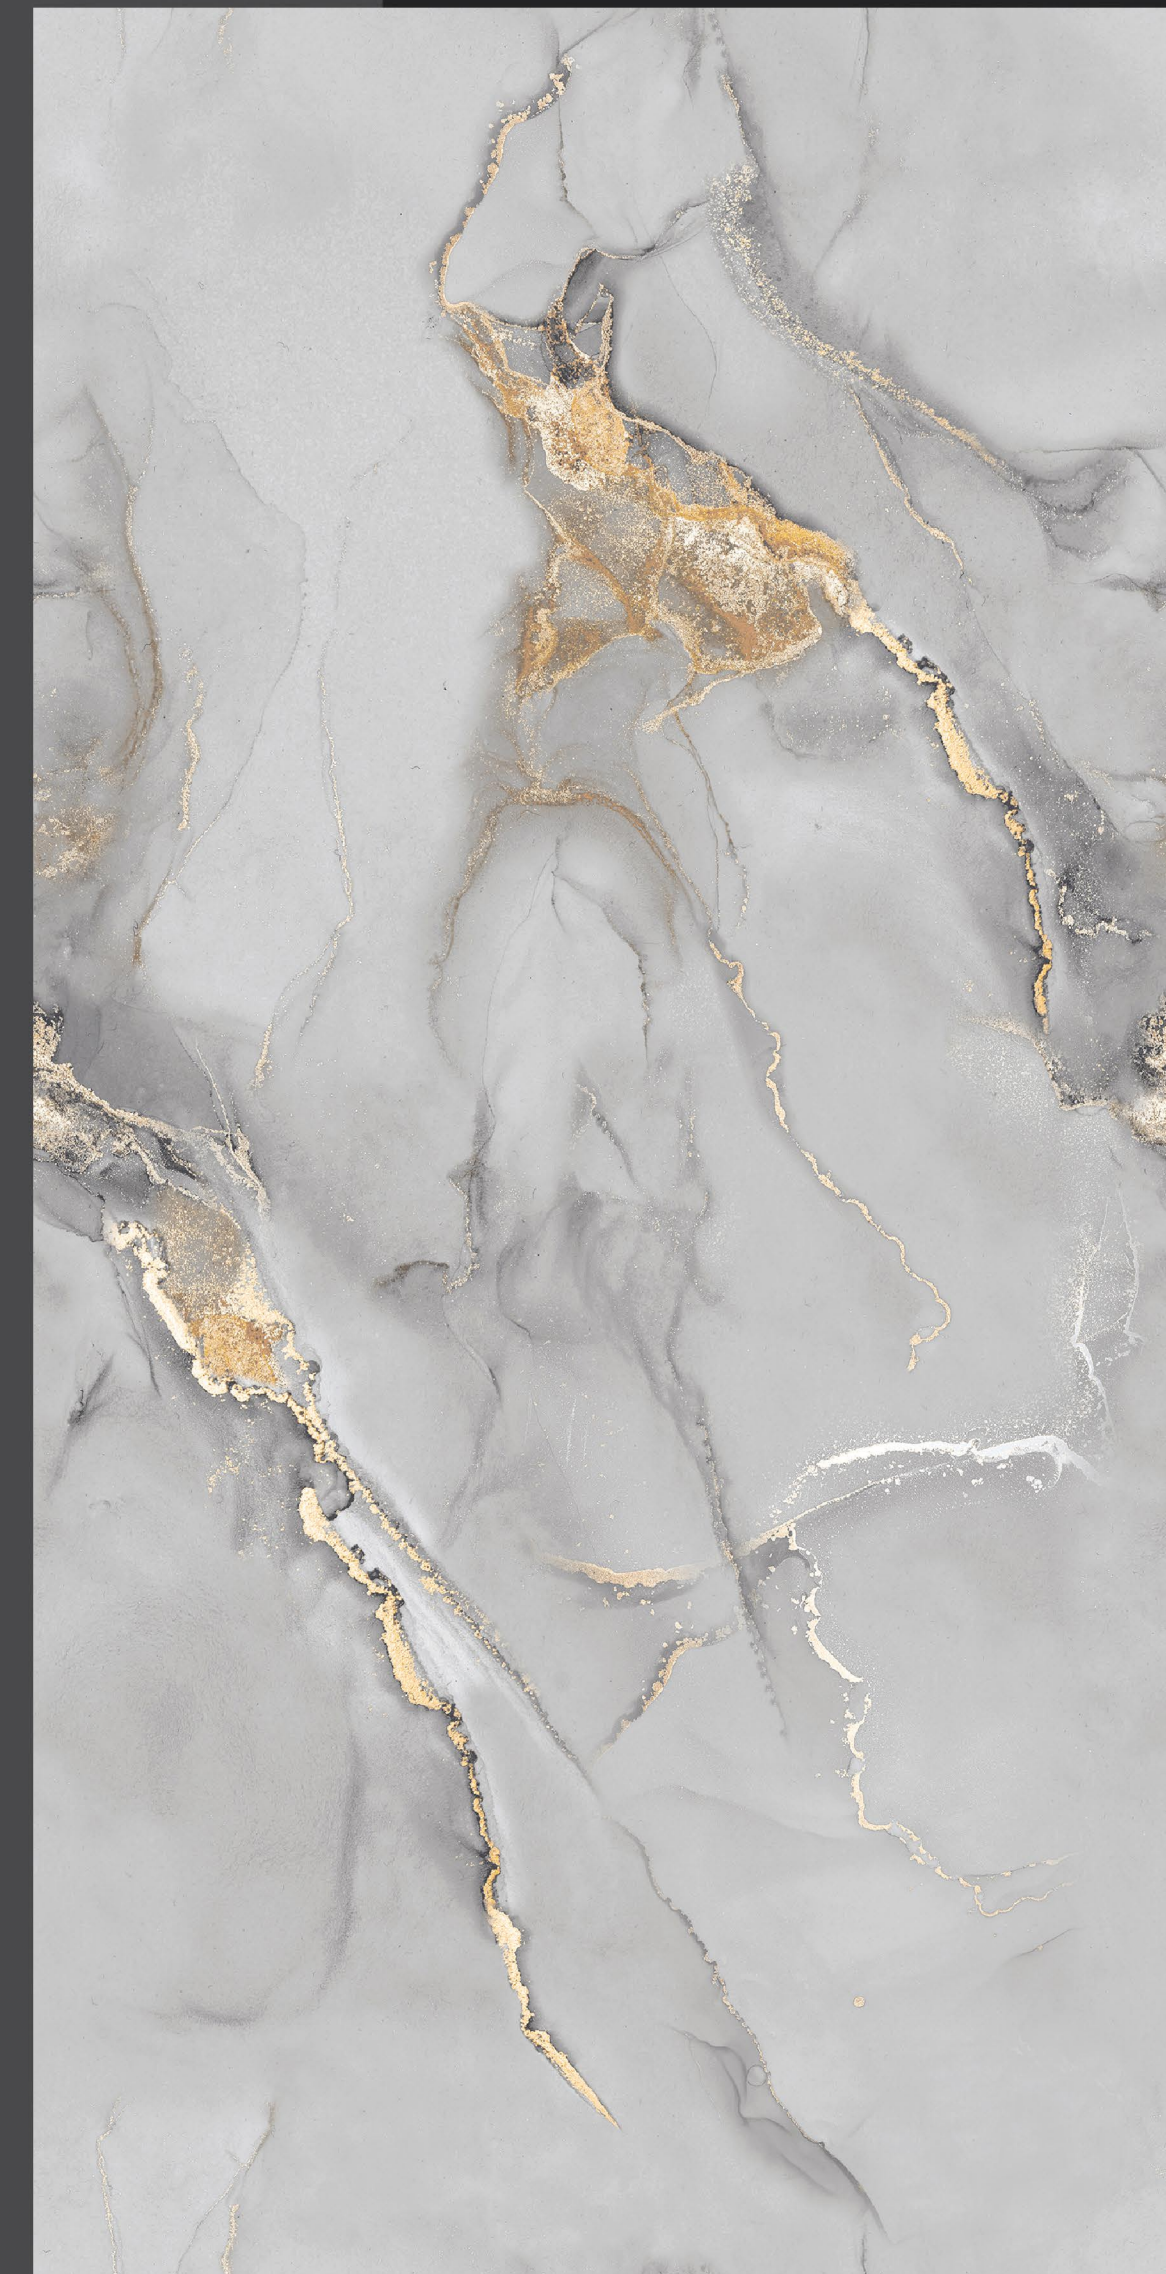

SIZE - 600x1200MM

SURFACE - GLOSSY

FACES-4

EM_Octus Gold

TILES SPECIFICATION

1 Easy To Clean

2 Hygienic / Antibacterial Surface

3 Water Resistant

4 Impact Resistant

5 Frost Resistant

6 Scratch Resistant

7 Chemical & Stain Resistant

8 Fire Resistant