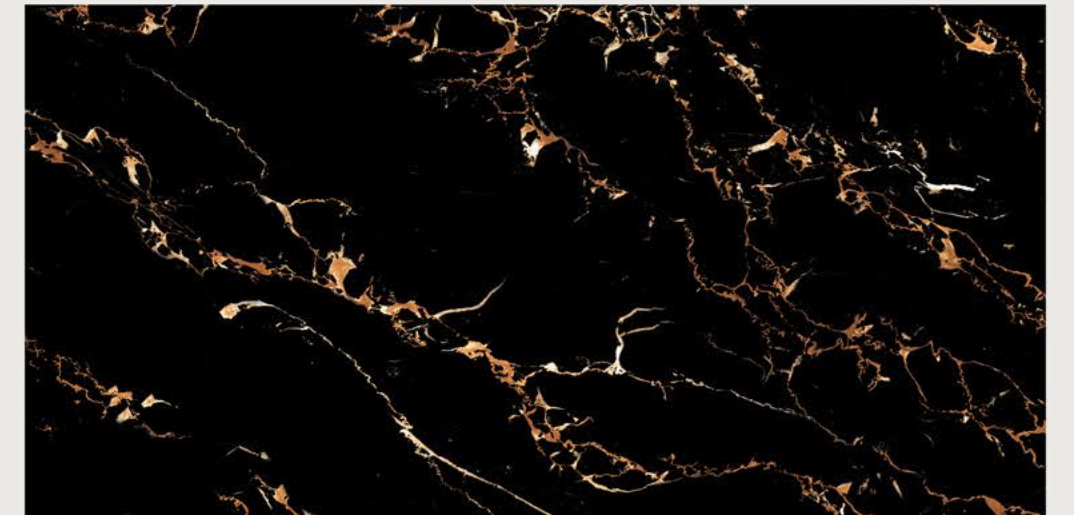

PORTICO BLACK

size
600x1200mm

surface
High Glossy

Faces
3

FLAZZ
Vitrified LLP Step Into Elegance