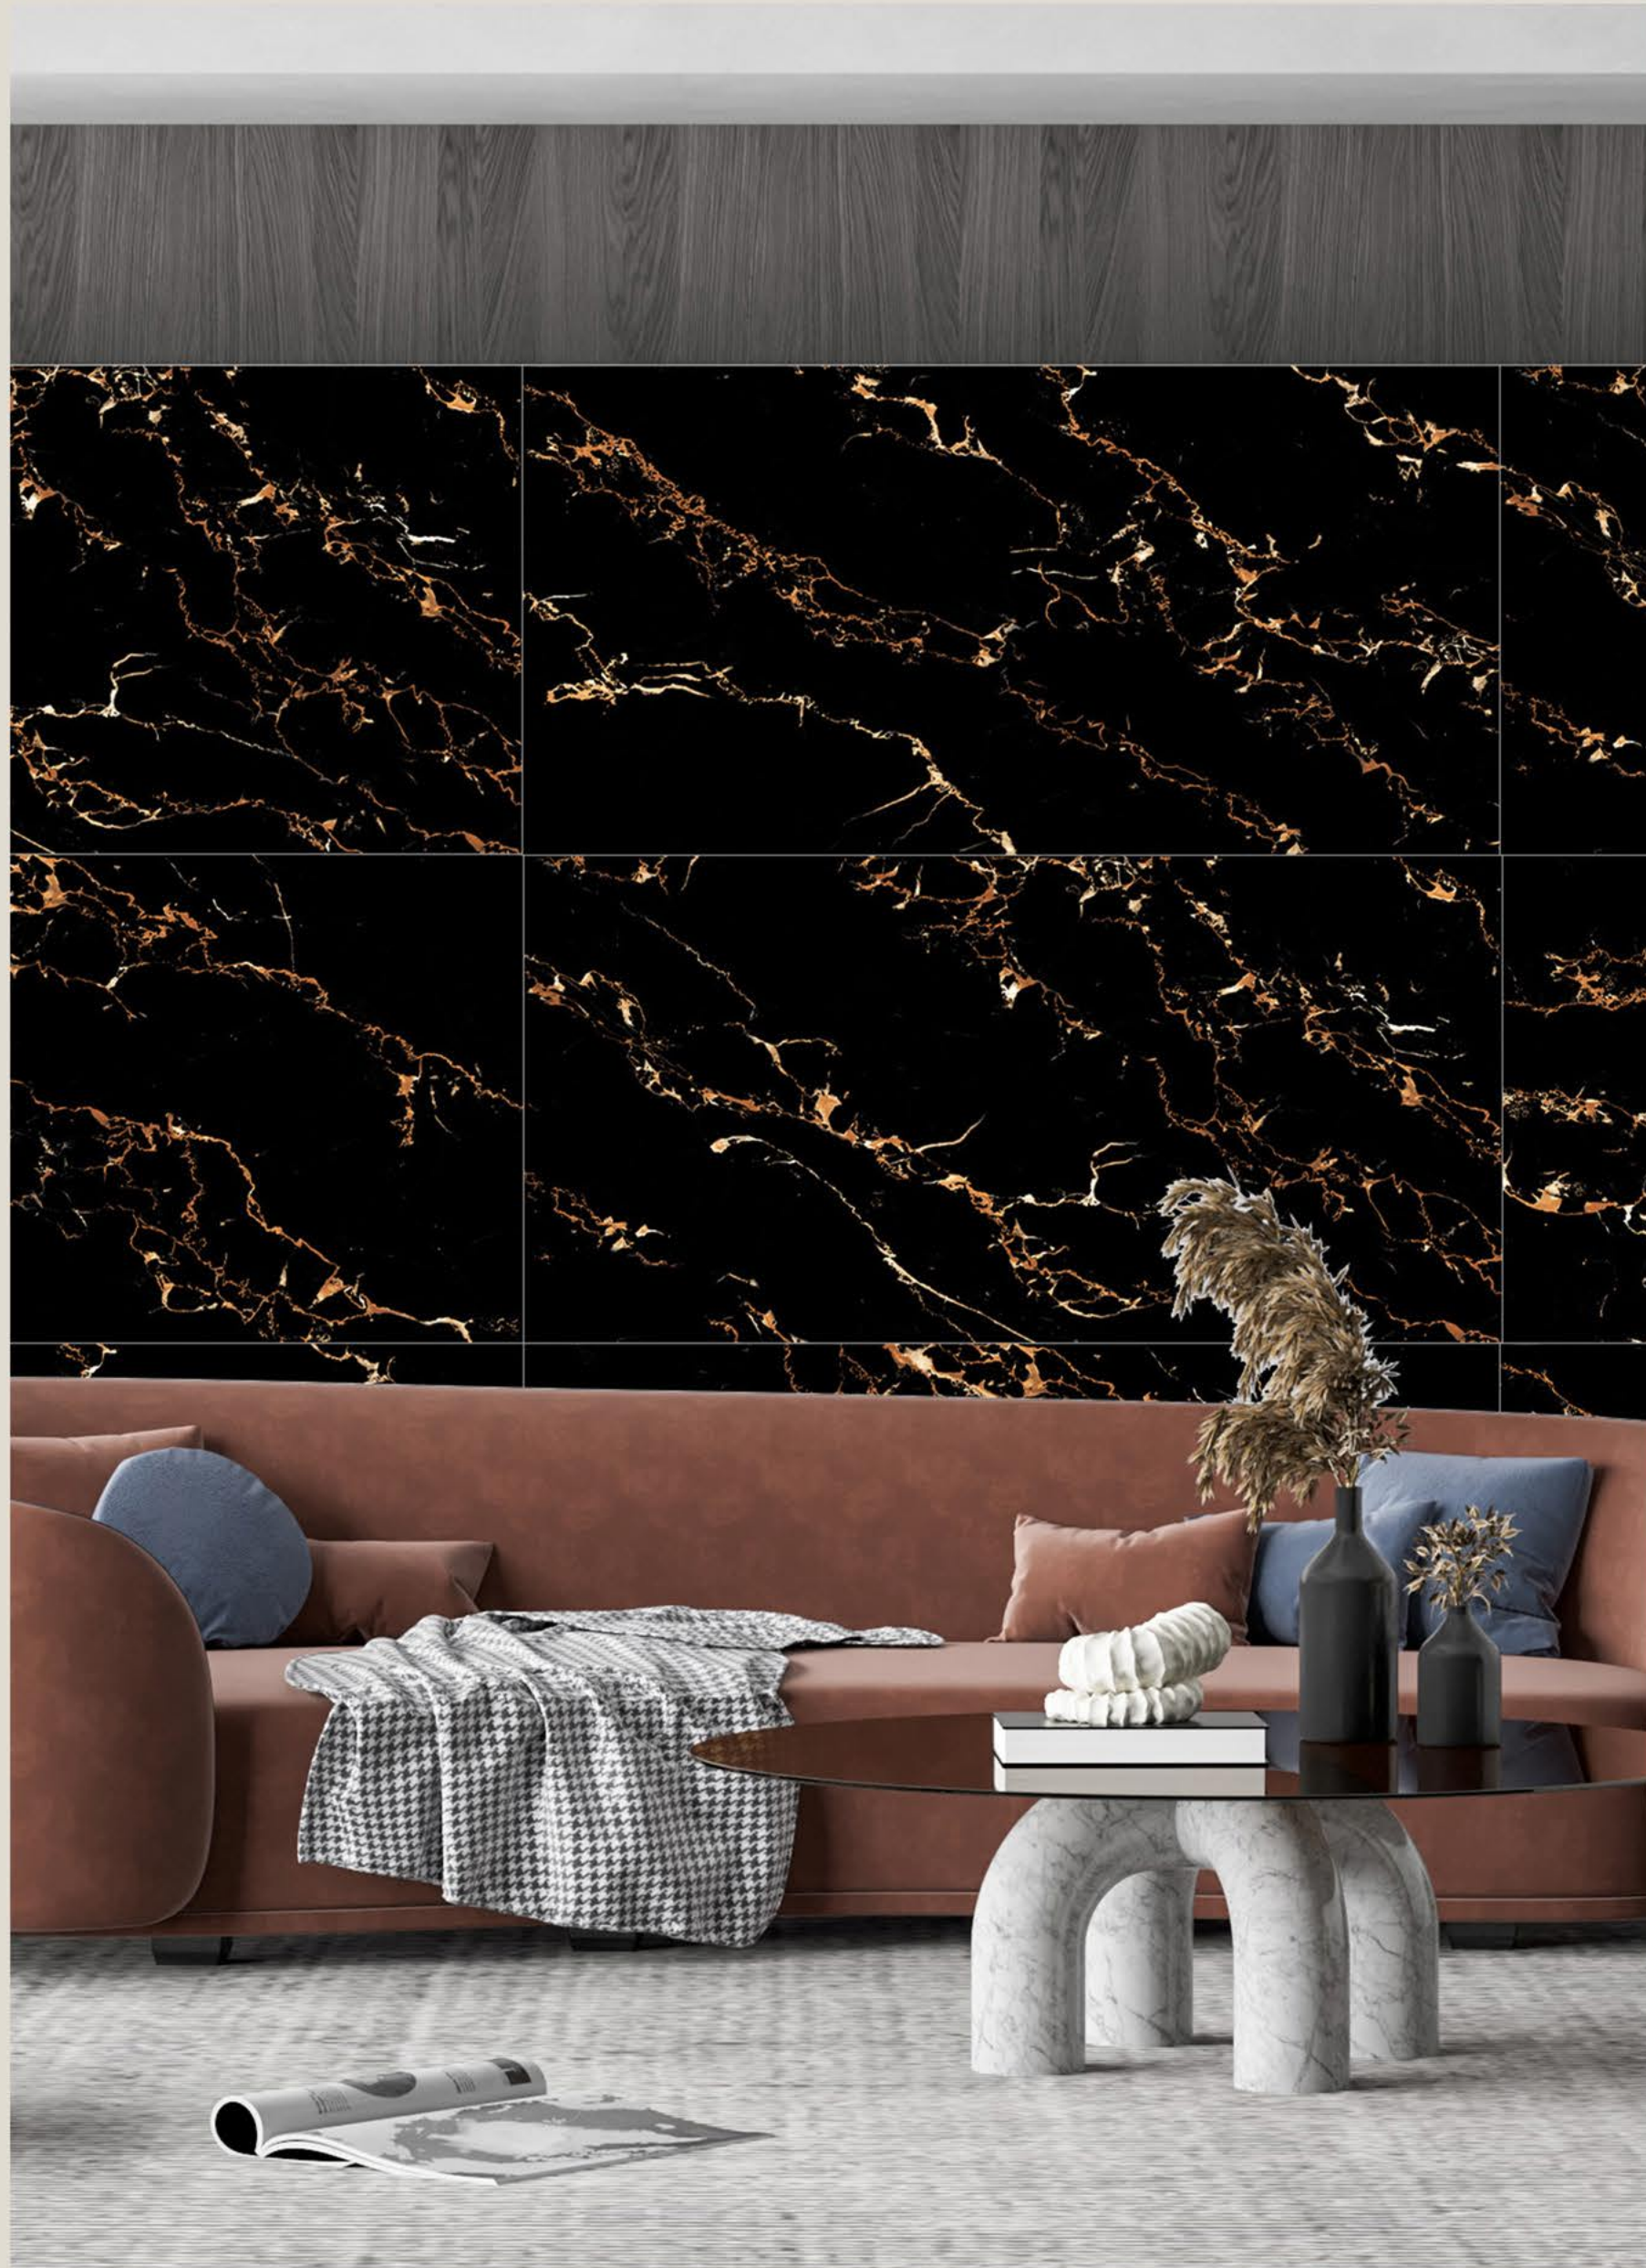

CROSS ART

size
600x1200mm

surface
High Glossy

Faces
4

FLEX BLACK

size
600x1200mm

surface
High Glossy

Faces
3

PORTICO BLACK

size
600x1200mm

surface
High Glossy

Faces
3

FLAZZ
Vitrified LLP Step Into Elegance

FLAZZ

Vitrified LLP

Step Into Elegence