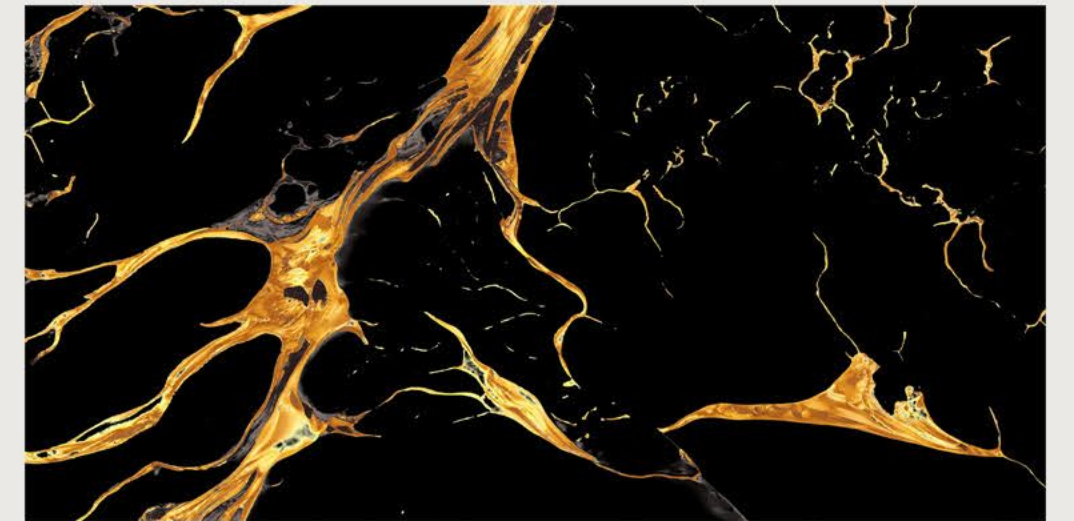

surface
High Glossy

Faces
3

FLAZZ
Vitrified LLP Step Into Elegance

AURA NERO

size
600x1200mm

surface
High Glossy

Faces
3

FLAZZ
Vitrified LLP Step Into Elegance