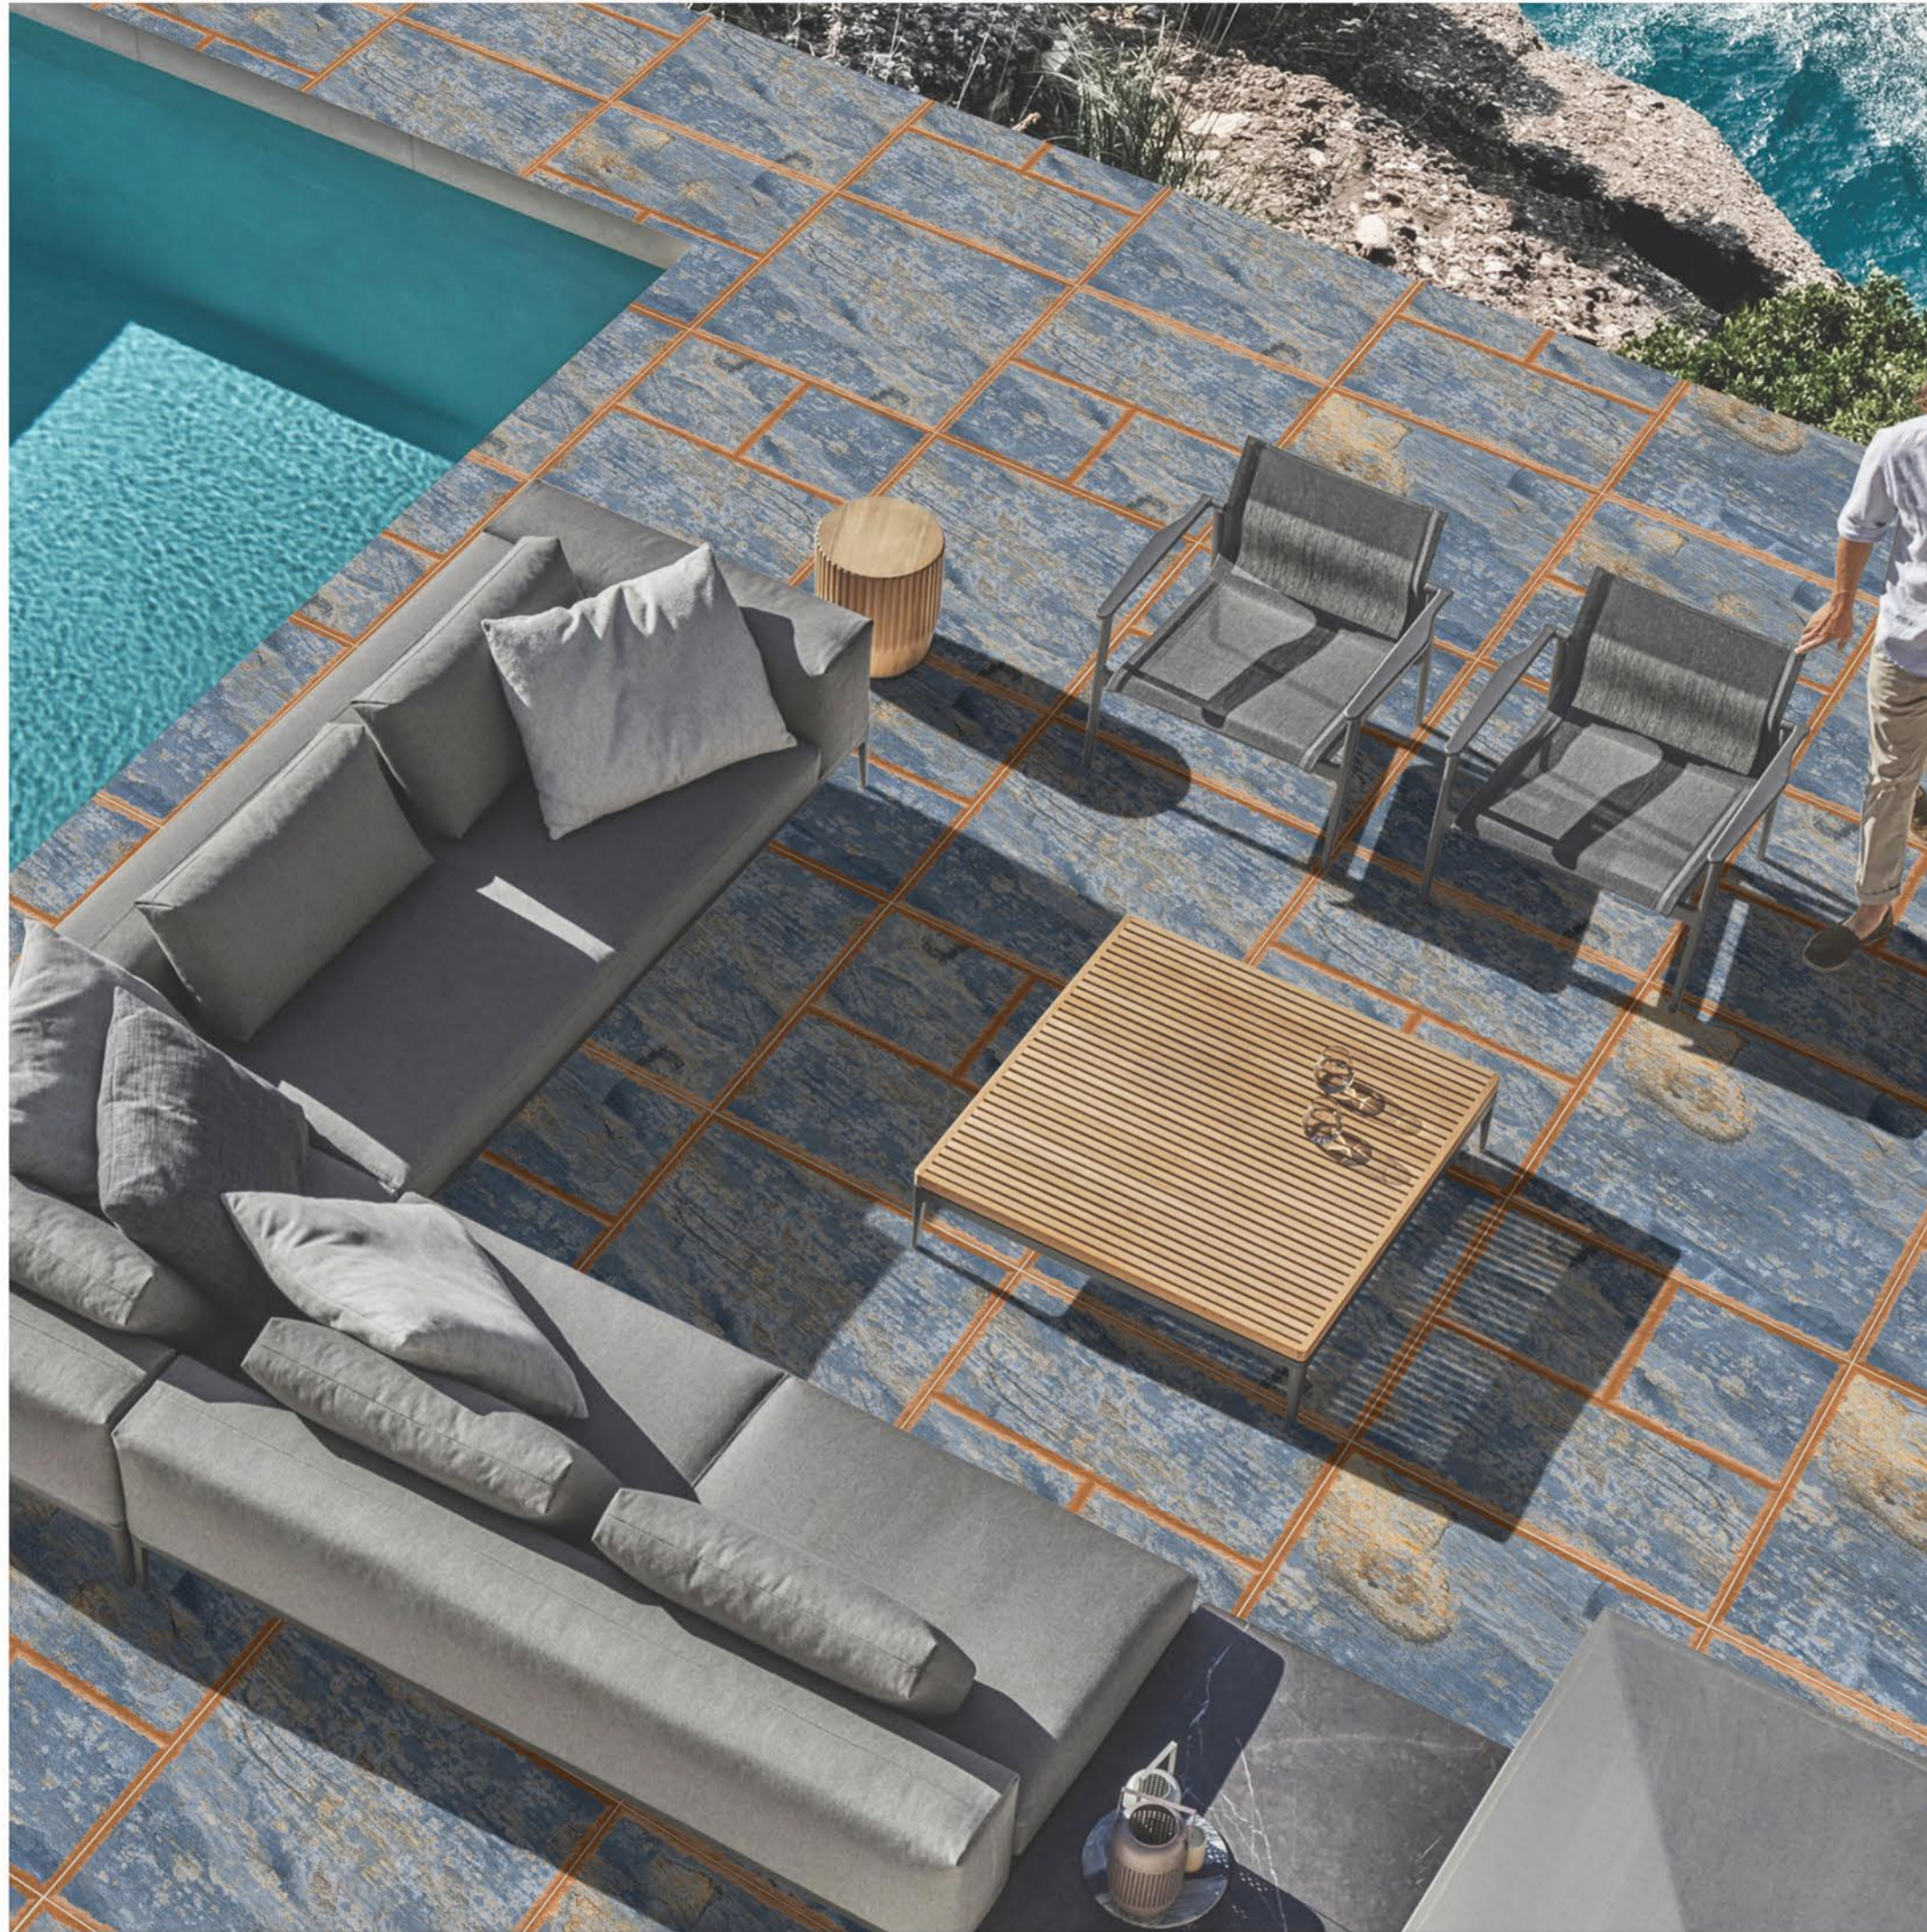

AUSTIN 017

AUSTIN 017-HL

▶▶▶▶ Punch Series

500X500mm

DIGITAL
PARKING TILES

12mm
Thickness

2 RANDOM

AUSTIN 018