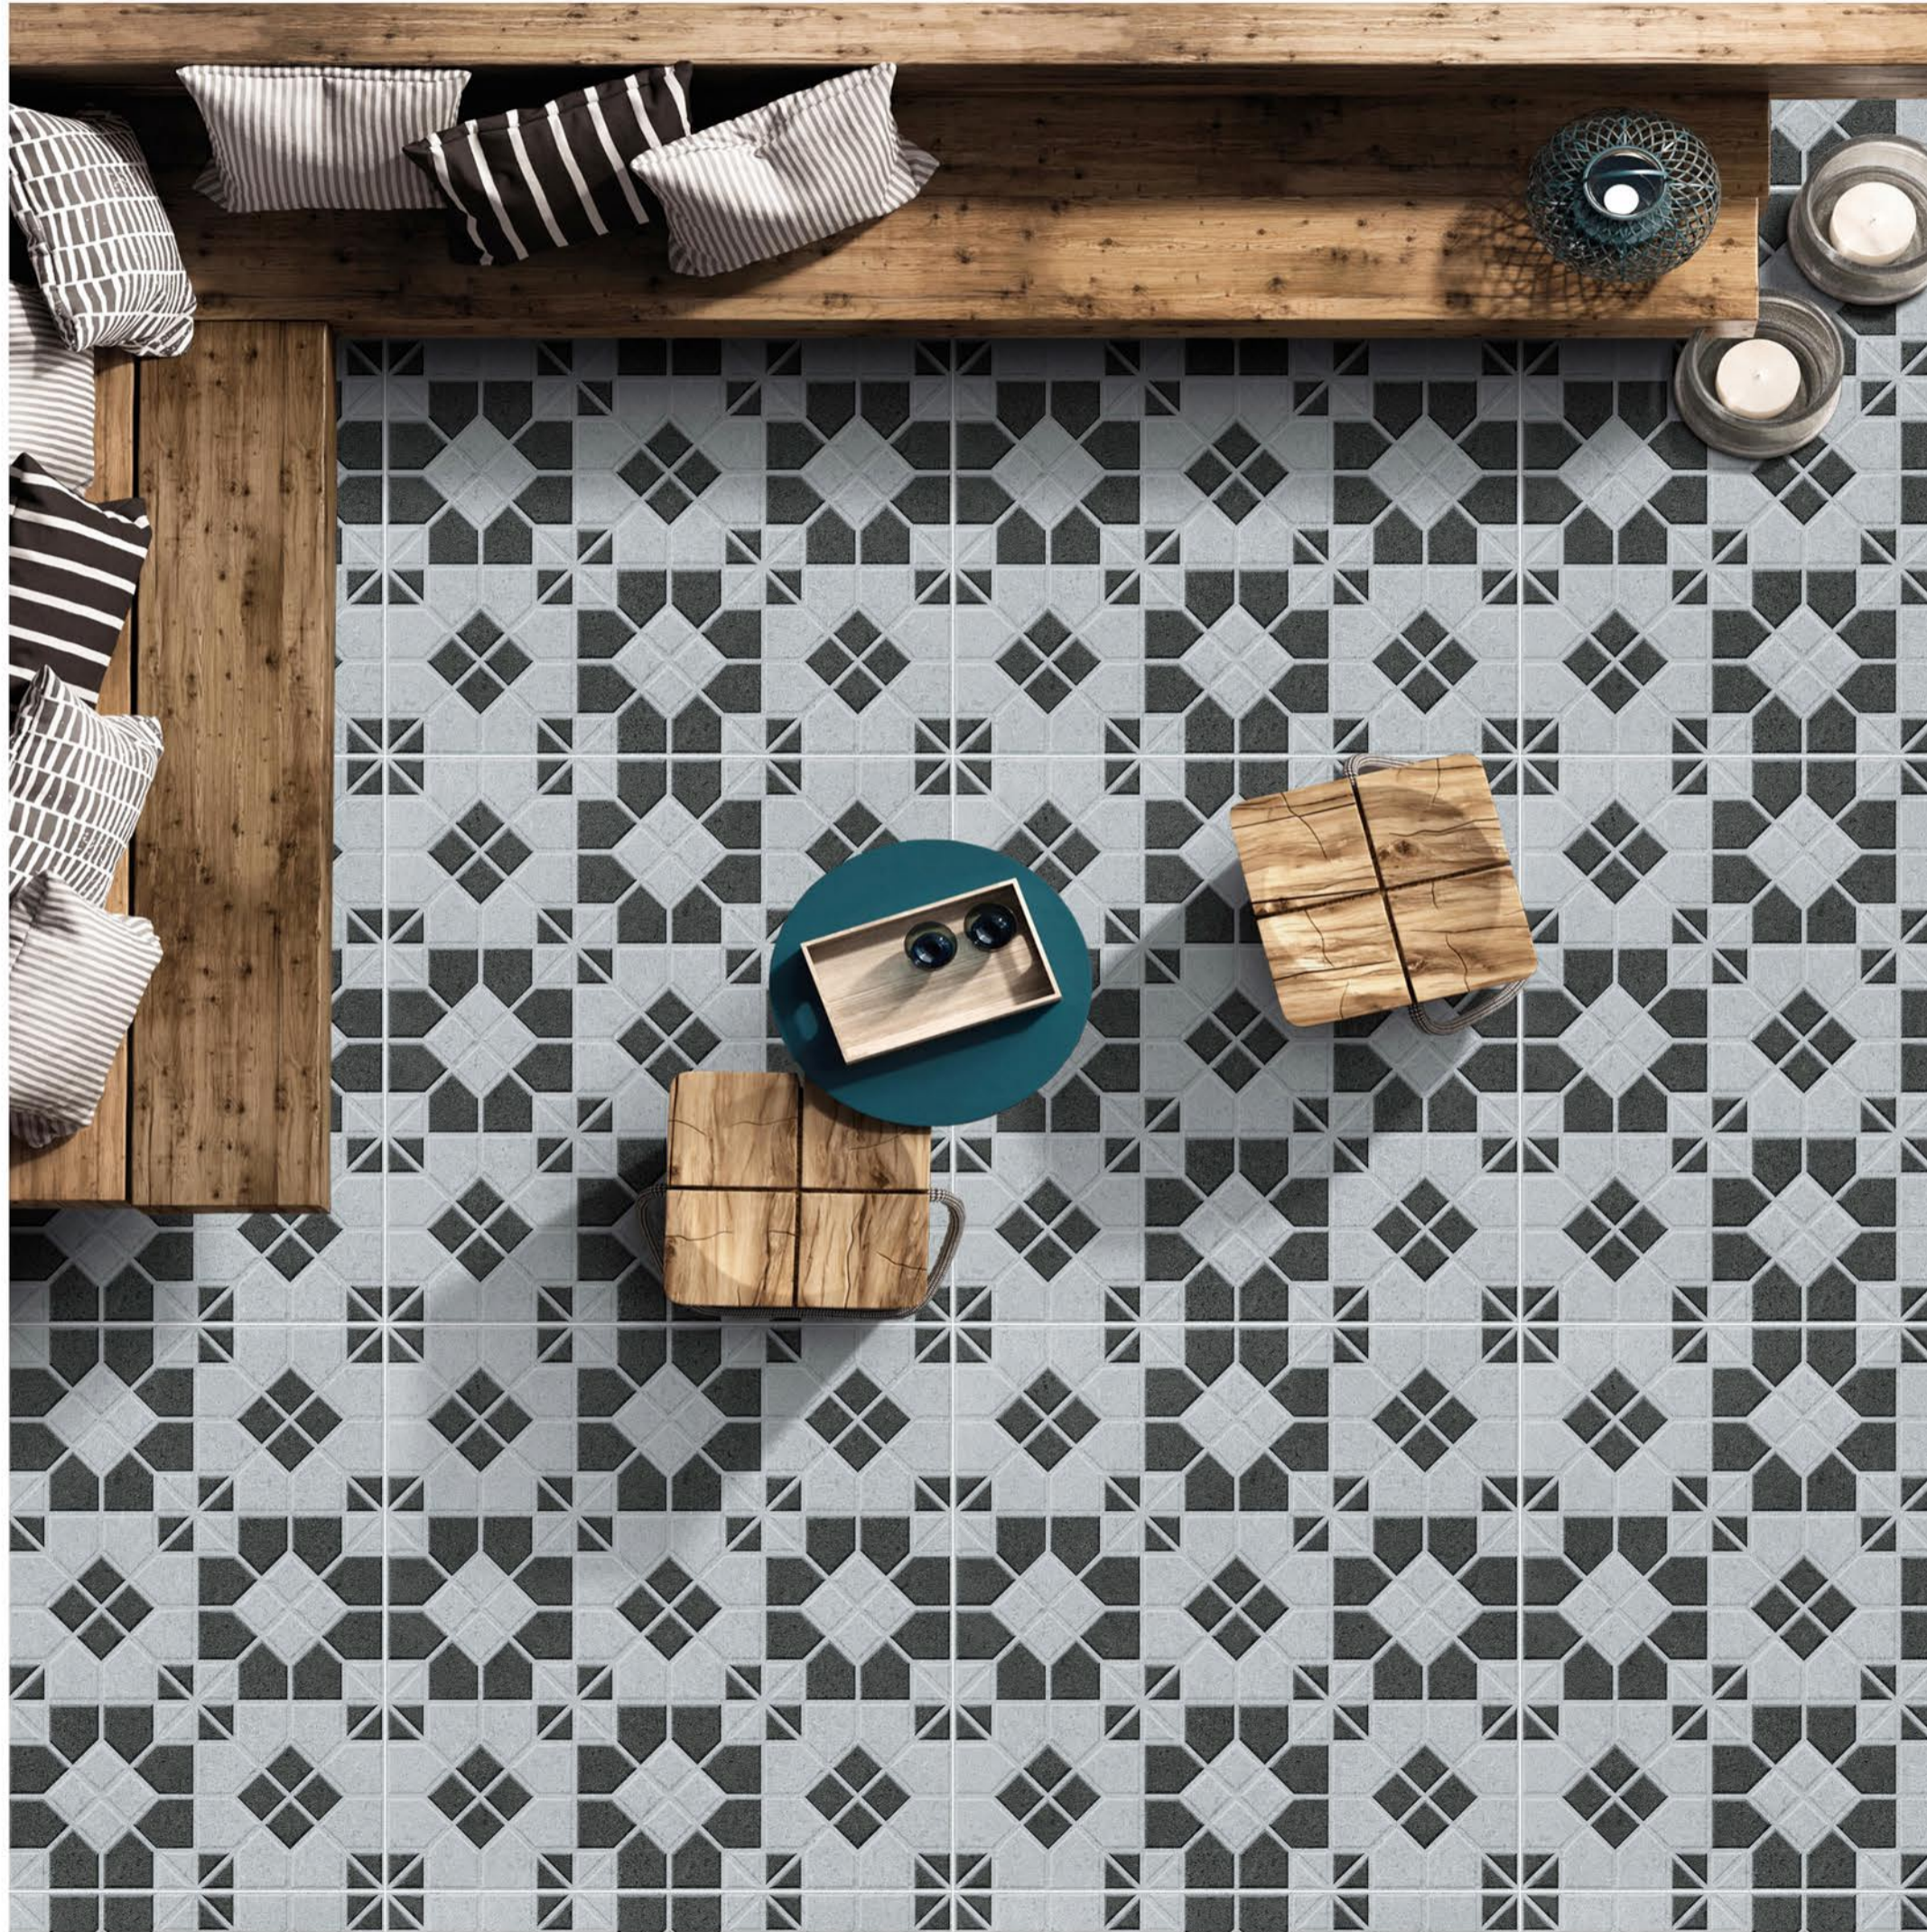

500X500mm

DIGITAL
PARKING TILES

12mm
Thickness

REX 012