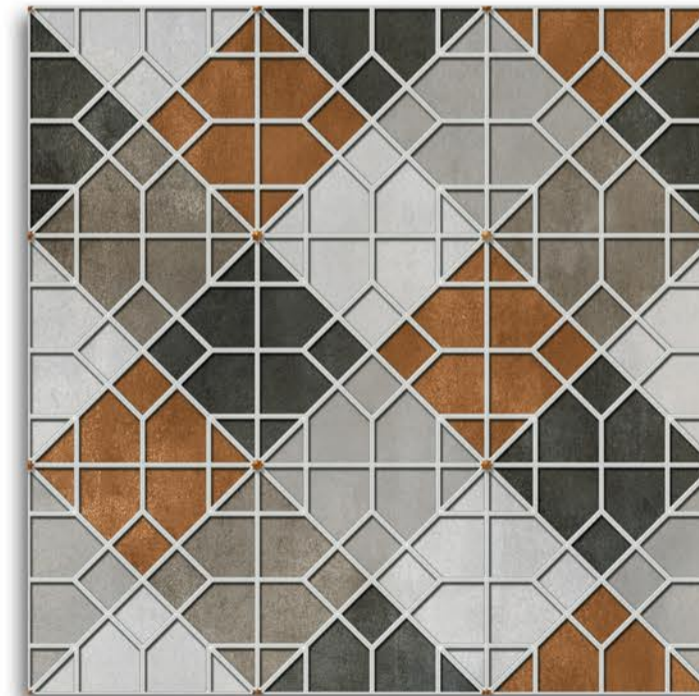

500X500mm

DIGITAL
PARKING TILES

12mm
Thickness

REX 02

Punch Series