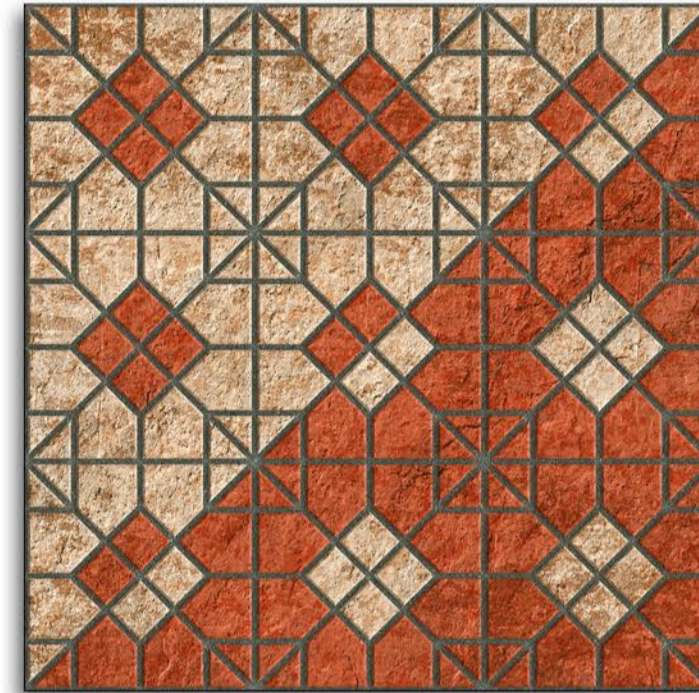

500X500mm

DIGITAL
PARKING TILES

12mm
Thickness

REX-022

Punch Series