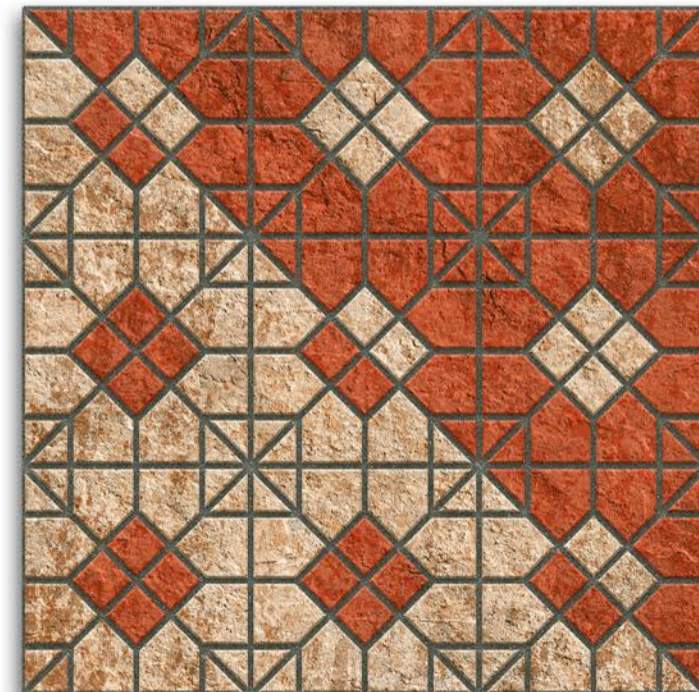

500X500mm

DIGITAL
PARKING TILES

12mm
Thickness

REX-022

Punch Series