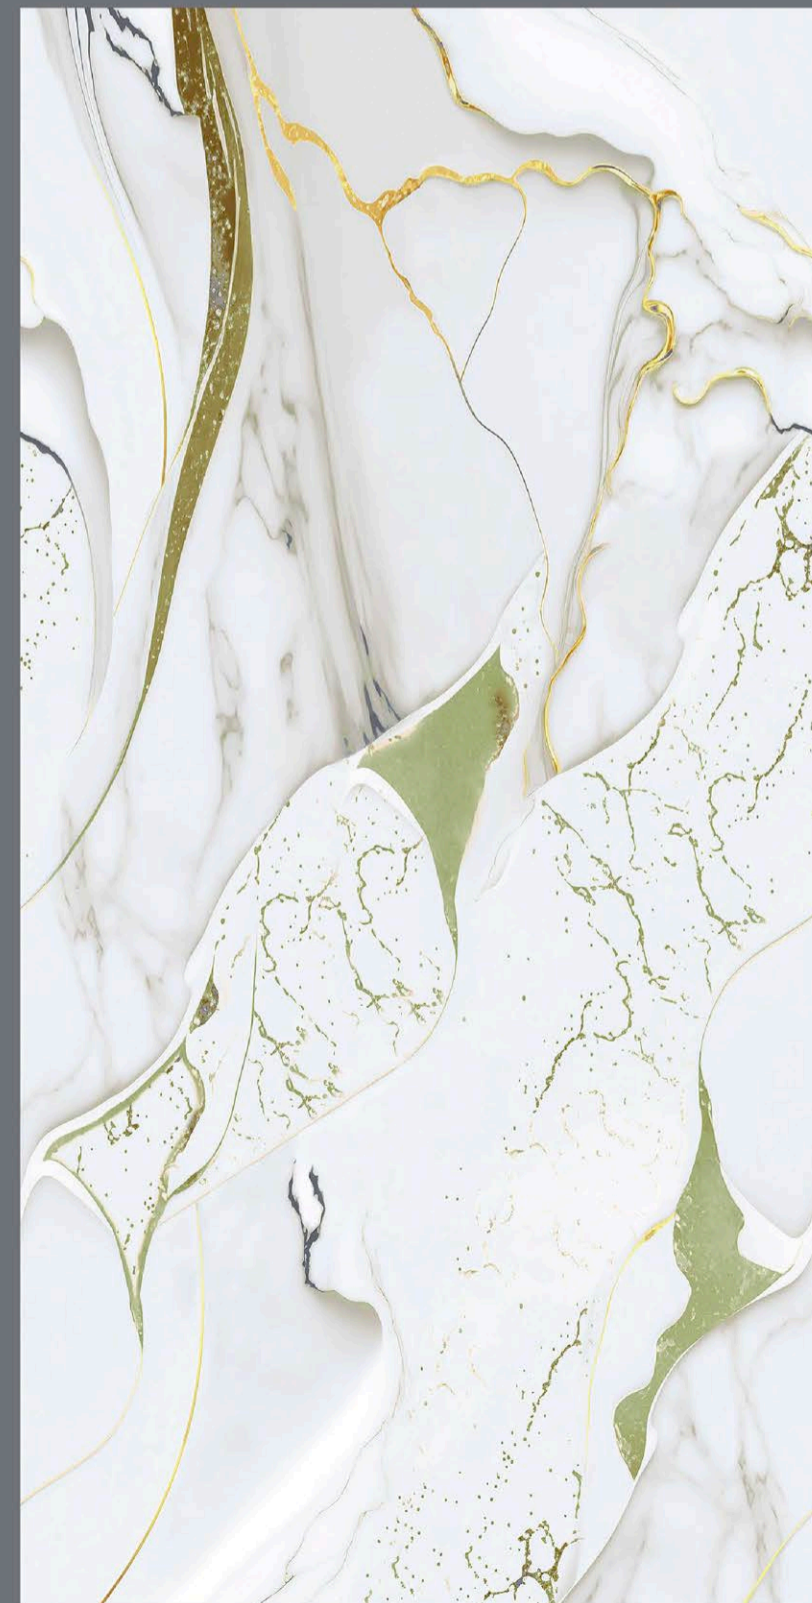

FENIC GREEN

- FINISH
  INKY GLOSSY
- SIZE
  600 x 1200 mm
- Random
  4 faces

FENIC
GREEN