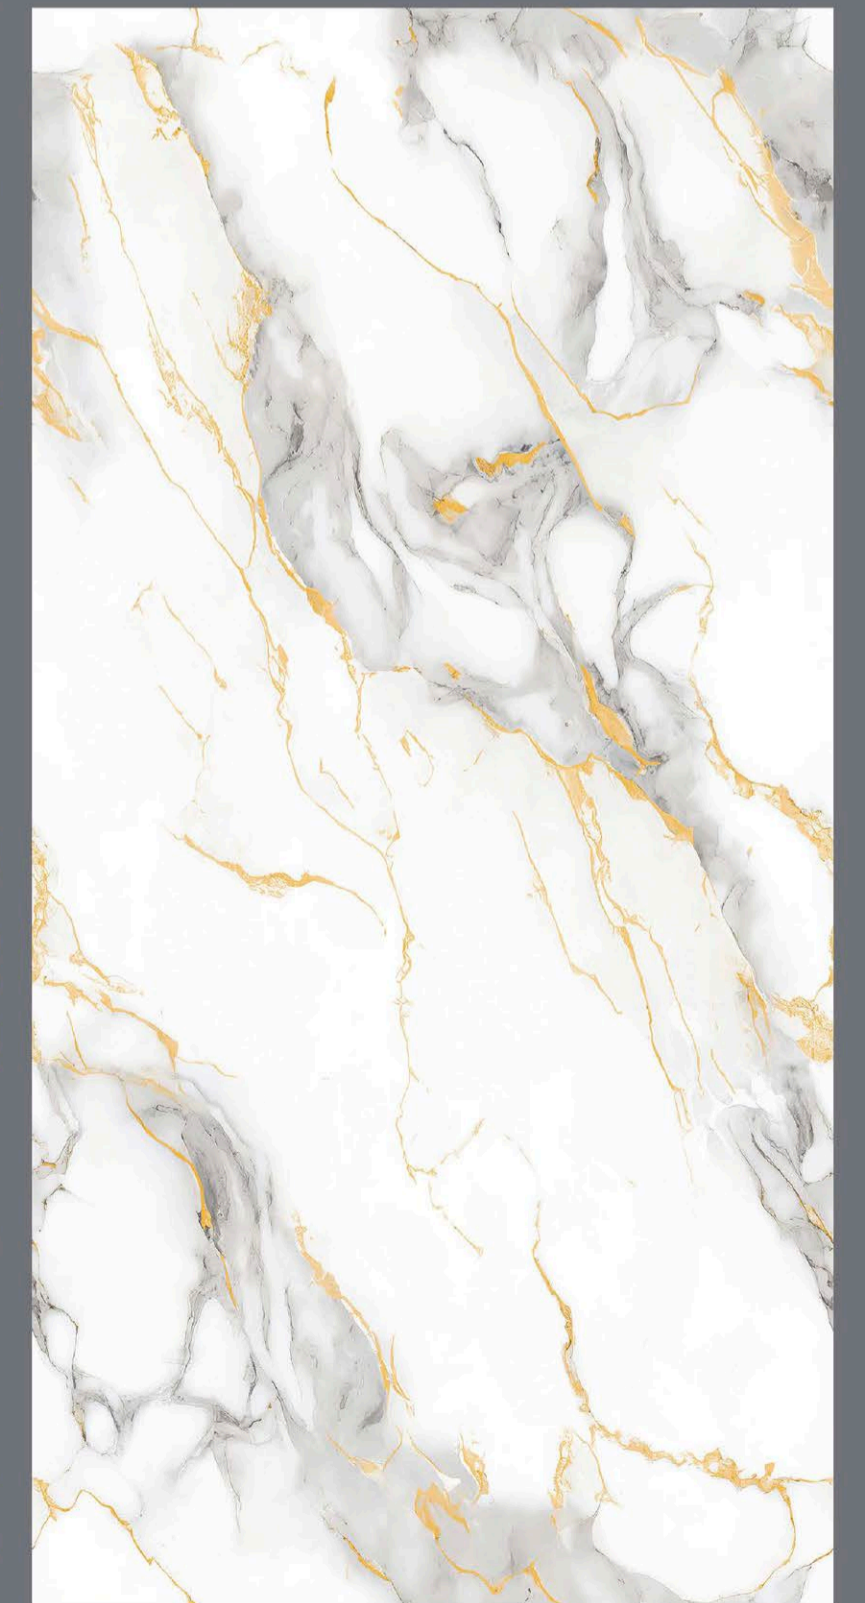

- FINISH
  INKY GLOSSY
- SIZE
  600 x
  1200 mm
- Random
  3 faces