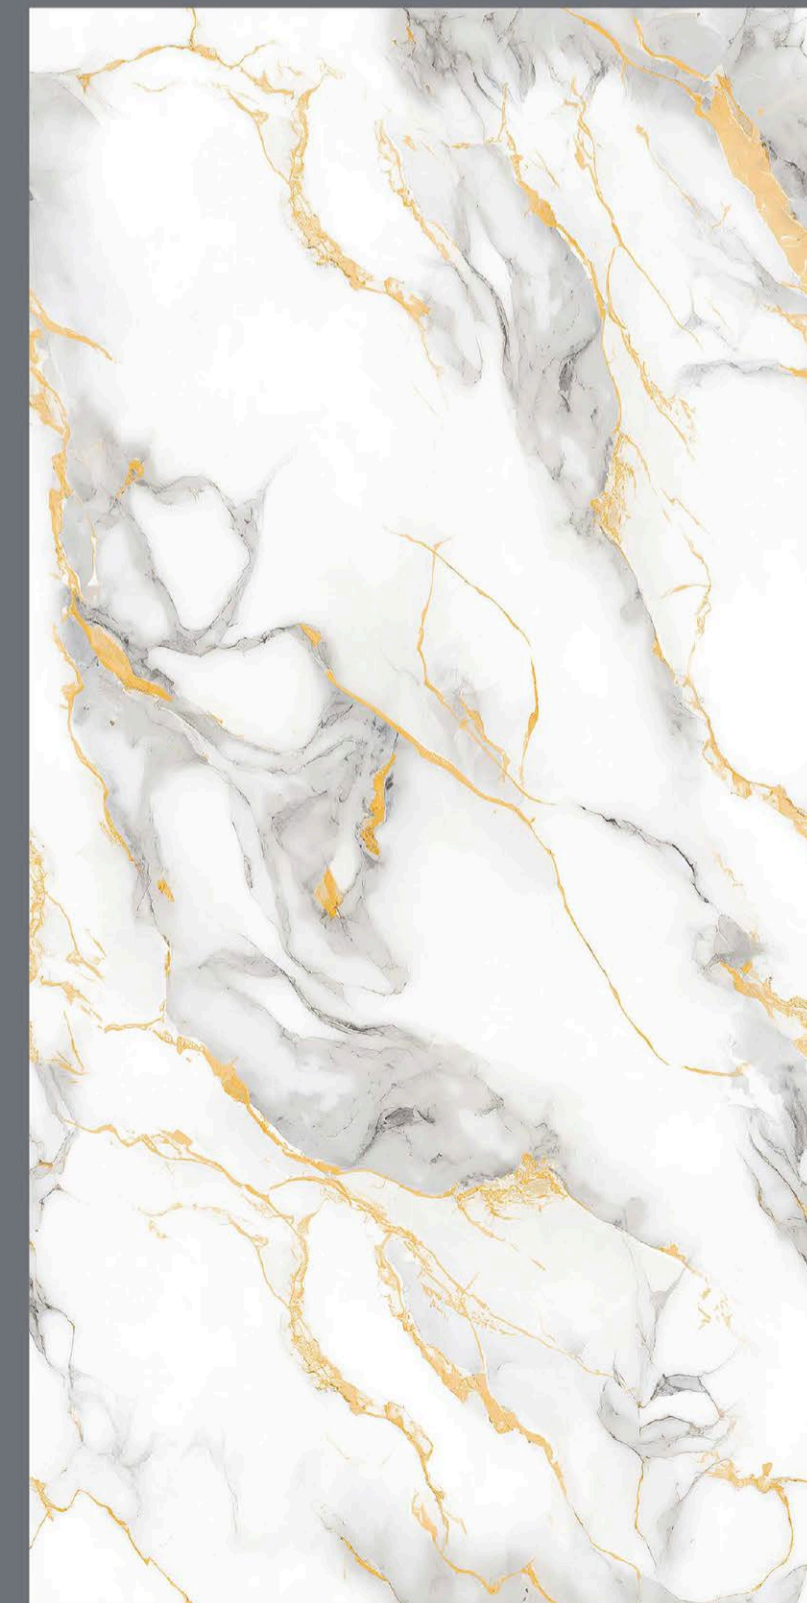

- FINISH
  INKY GLOSSY
- SIZE
  600 x
  1200 mm
- Random
  3 faces