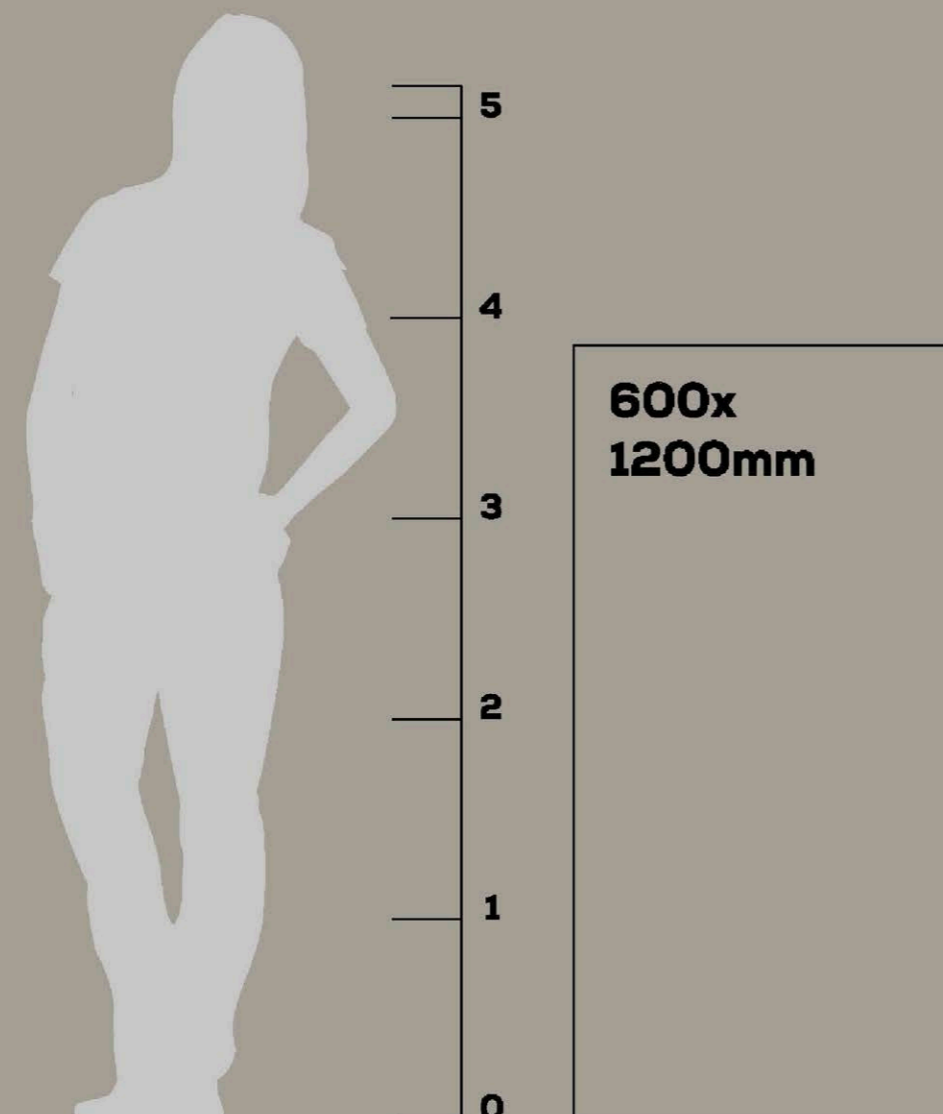

The Finest Surfaces

Redefining the art and craft of the innovative Lush and Lush Plus finishes from the house of FLAZ that artistically amalgamates the best of its multiple finishes into a singular ceramic marvel that is exceptional to sight and touch.

The premium finishes are a result of incessant research and development to offer luxury and functionality in equal measures. The Lush finish is an experience in itself - with a matt feel and glowing ambiance melding the aesthetics of the glossy surface and the practicality of the matt surface in one.

The Lush Plus finish is the essence of class and perfection with the artisanal luxury of carving details glowing and striking in the Lush surface taking surface experience to another level and setting a benchmark in the ceramic industry altogether. Both exclusive finishes are available in magnificent and 600x1200mm size slabs.