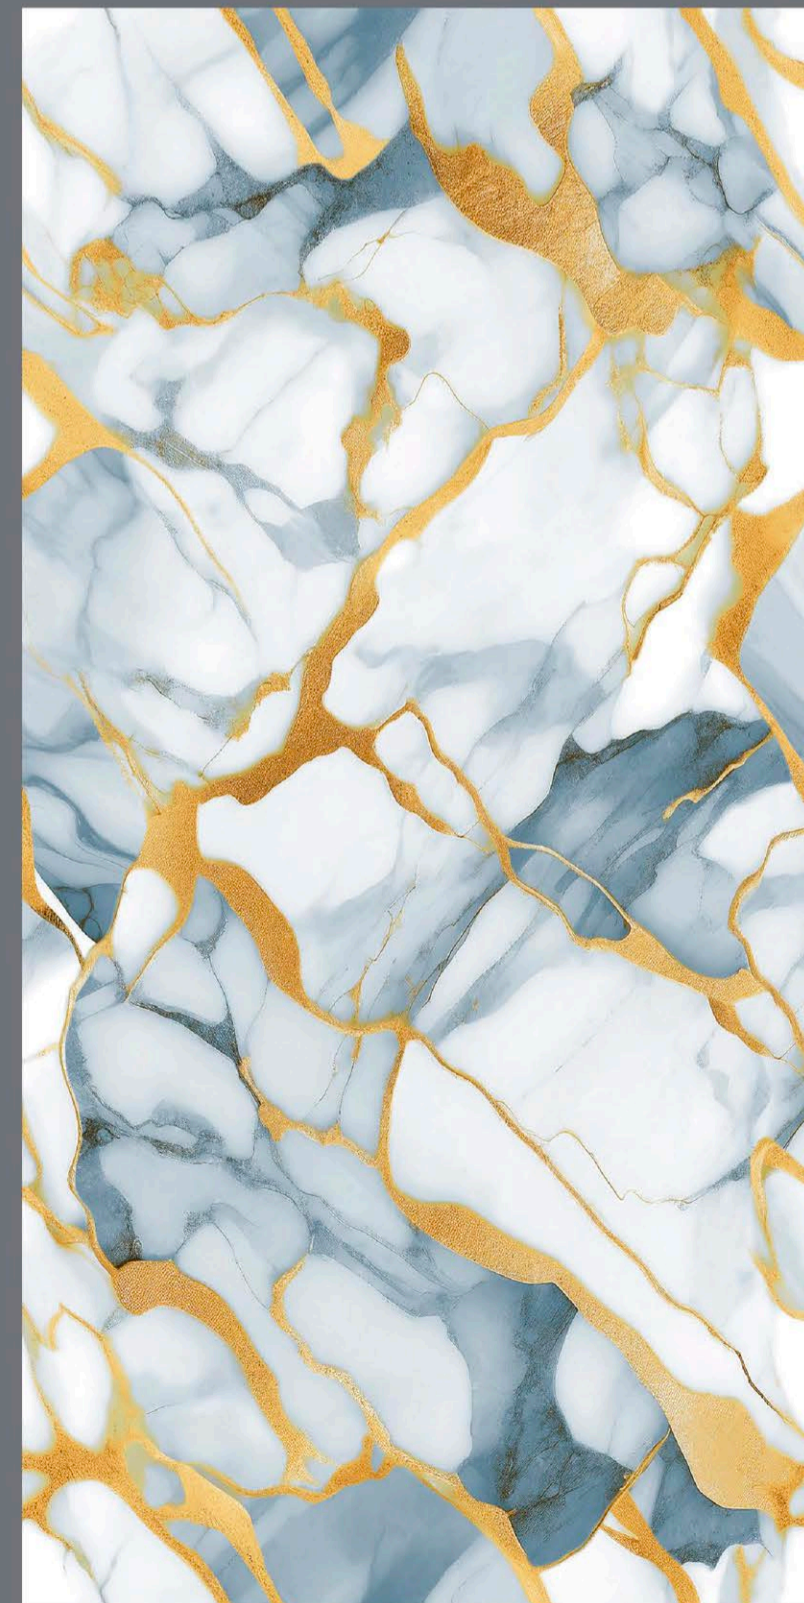

ENDLESS  
ASTANA GREY

ASTANA GREY

- FINISH  
**INKY GLOSSY**
- SIZE  
600 x  
1200 mm
- Random  
4 faces

ENDLESS  
OPULENT AQUA

OPULENT  
AQUA

- FINISH  
**INKY GLOSSY**
- SIZE  
600 x  
1200 mm
- Random  
2 faces