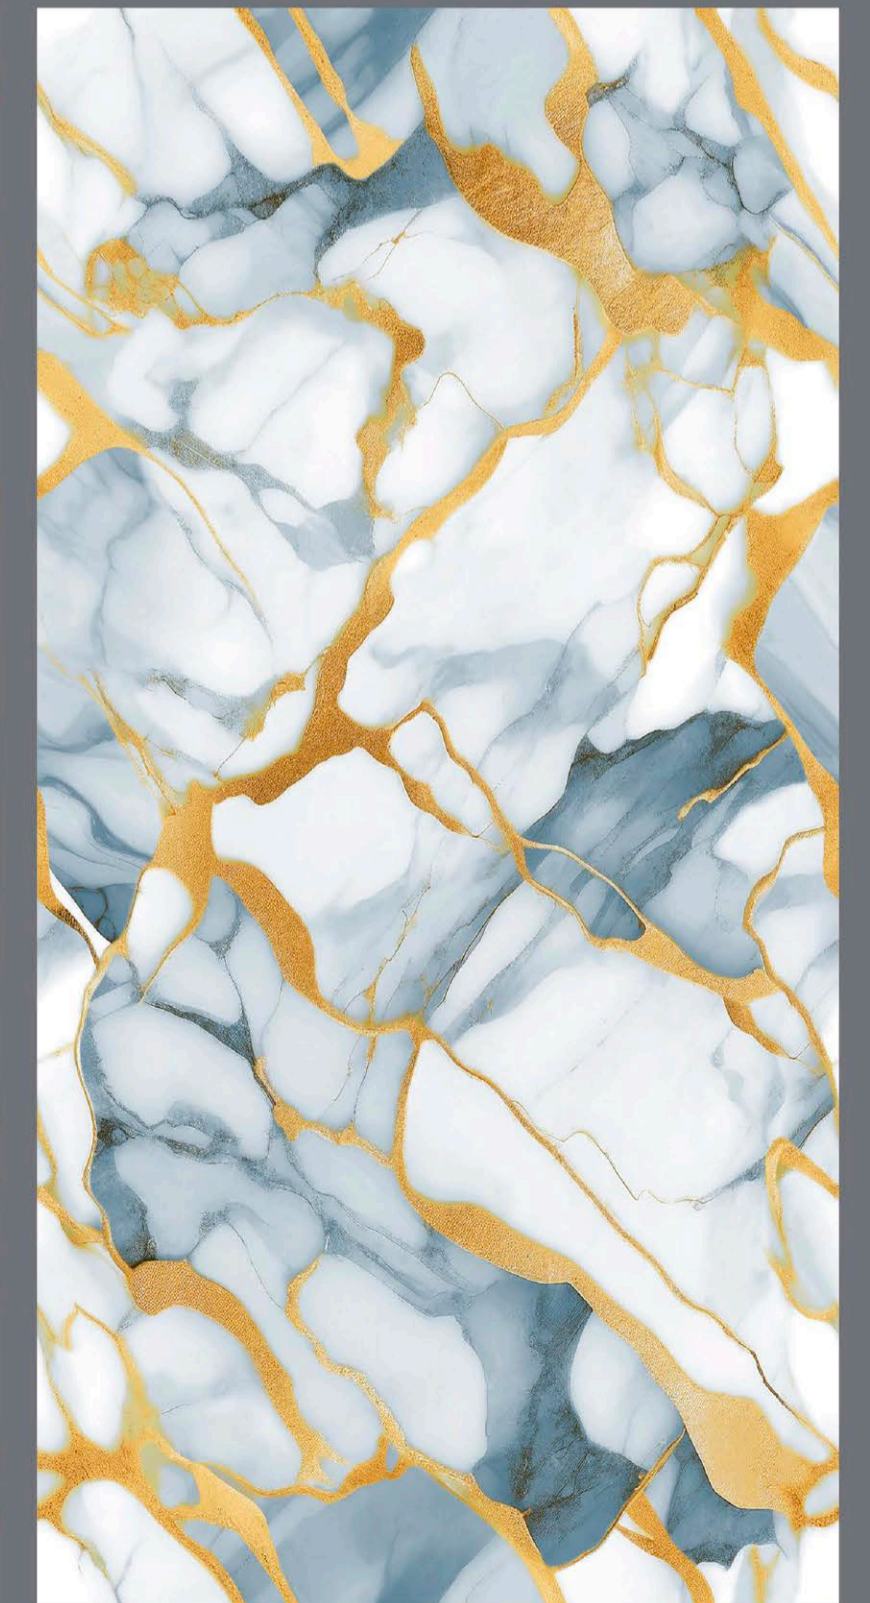

ENDLESS  
ASTANA GREY

ASTANA GREY

- FINISH  
**INKY GLOSSY**
- SIZE  
600 x  
1200 mm
- Random  
4 faces

ENDLESS  
OPULENT AQUA

OPULENT  
AQUA

- FINISH  
**INKY GLOSSY**
- SIZE  
600 x  
1200 mm
- Random  
2 faces