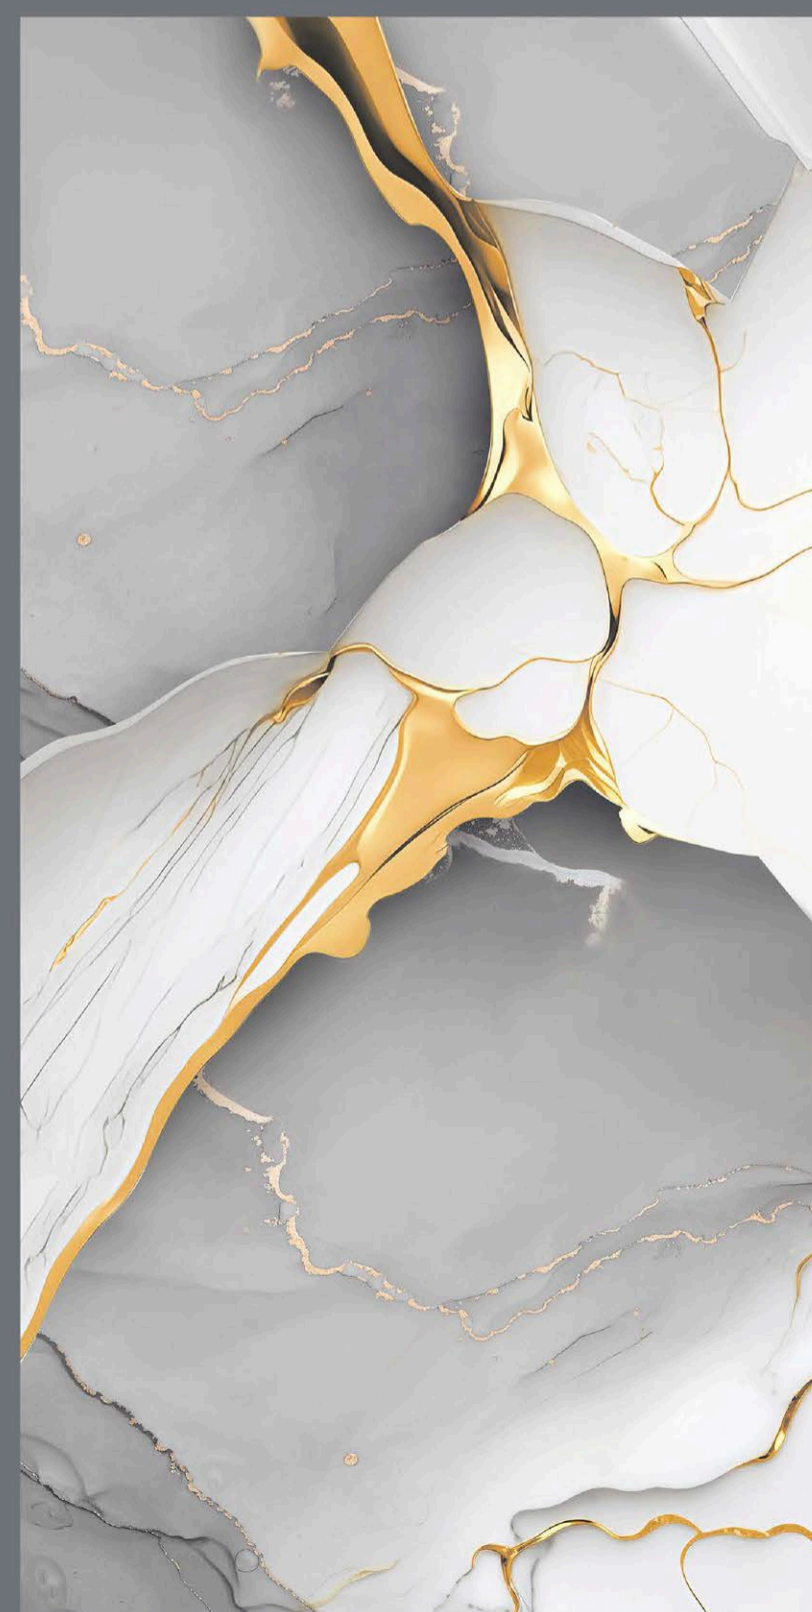

- FINISH  
**INKY GLOSSY**
- SIZE  
600 x  
1200 mm
- Random  
4 faces

LUKE GREY

- FINISH **INKY GLOSSY**
- SIZE **600 x 1200 mm**
- **Random 4 faces**

NEMISH ICE

NEMISH  
ICE

- FINISH  
**INKY GLOSSY**
- SIZE  
**600 x  
1200 mm**
- Random  
**4 faces**