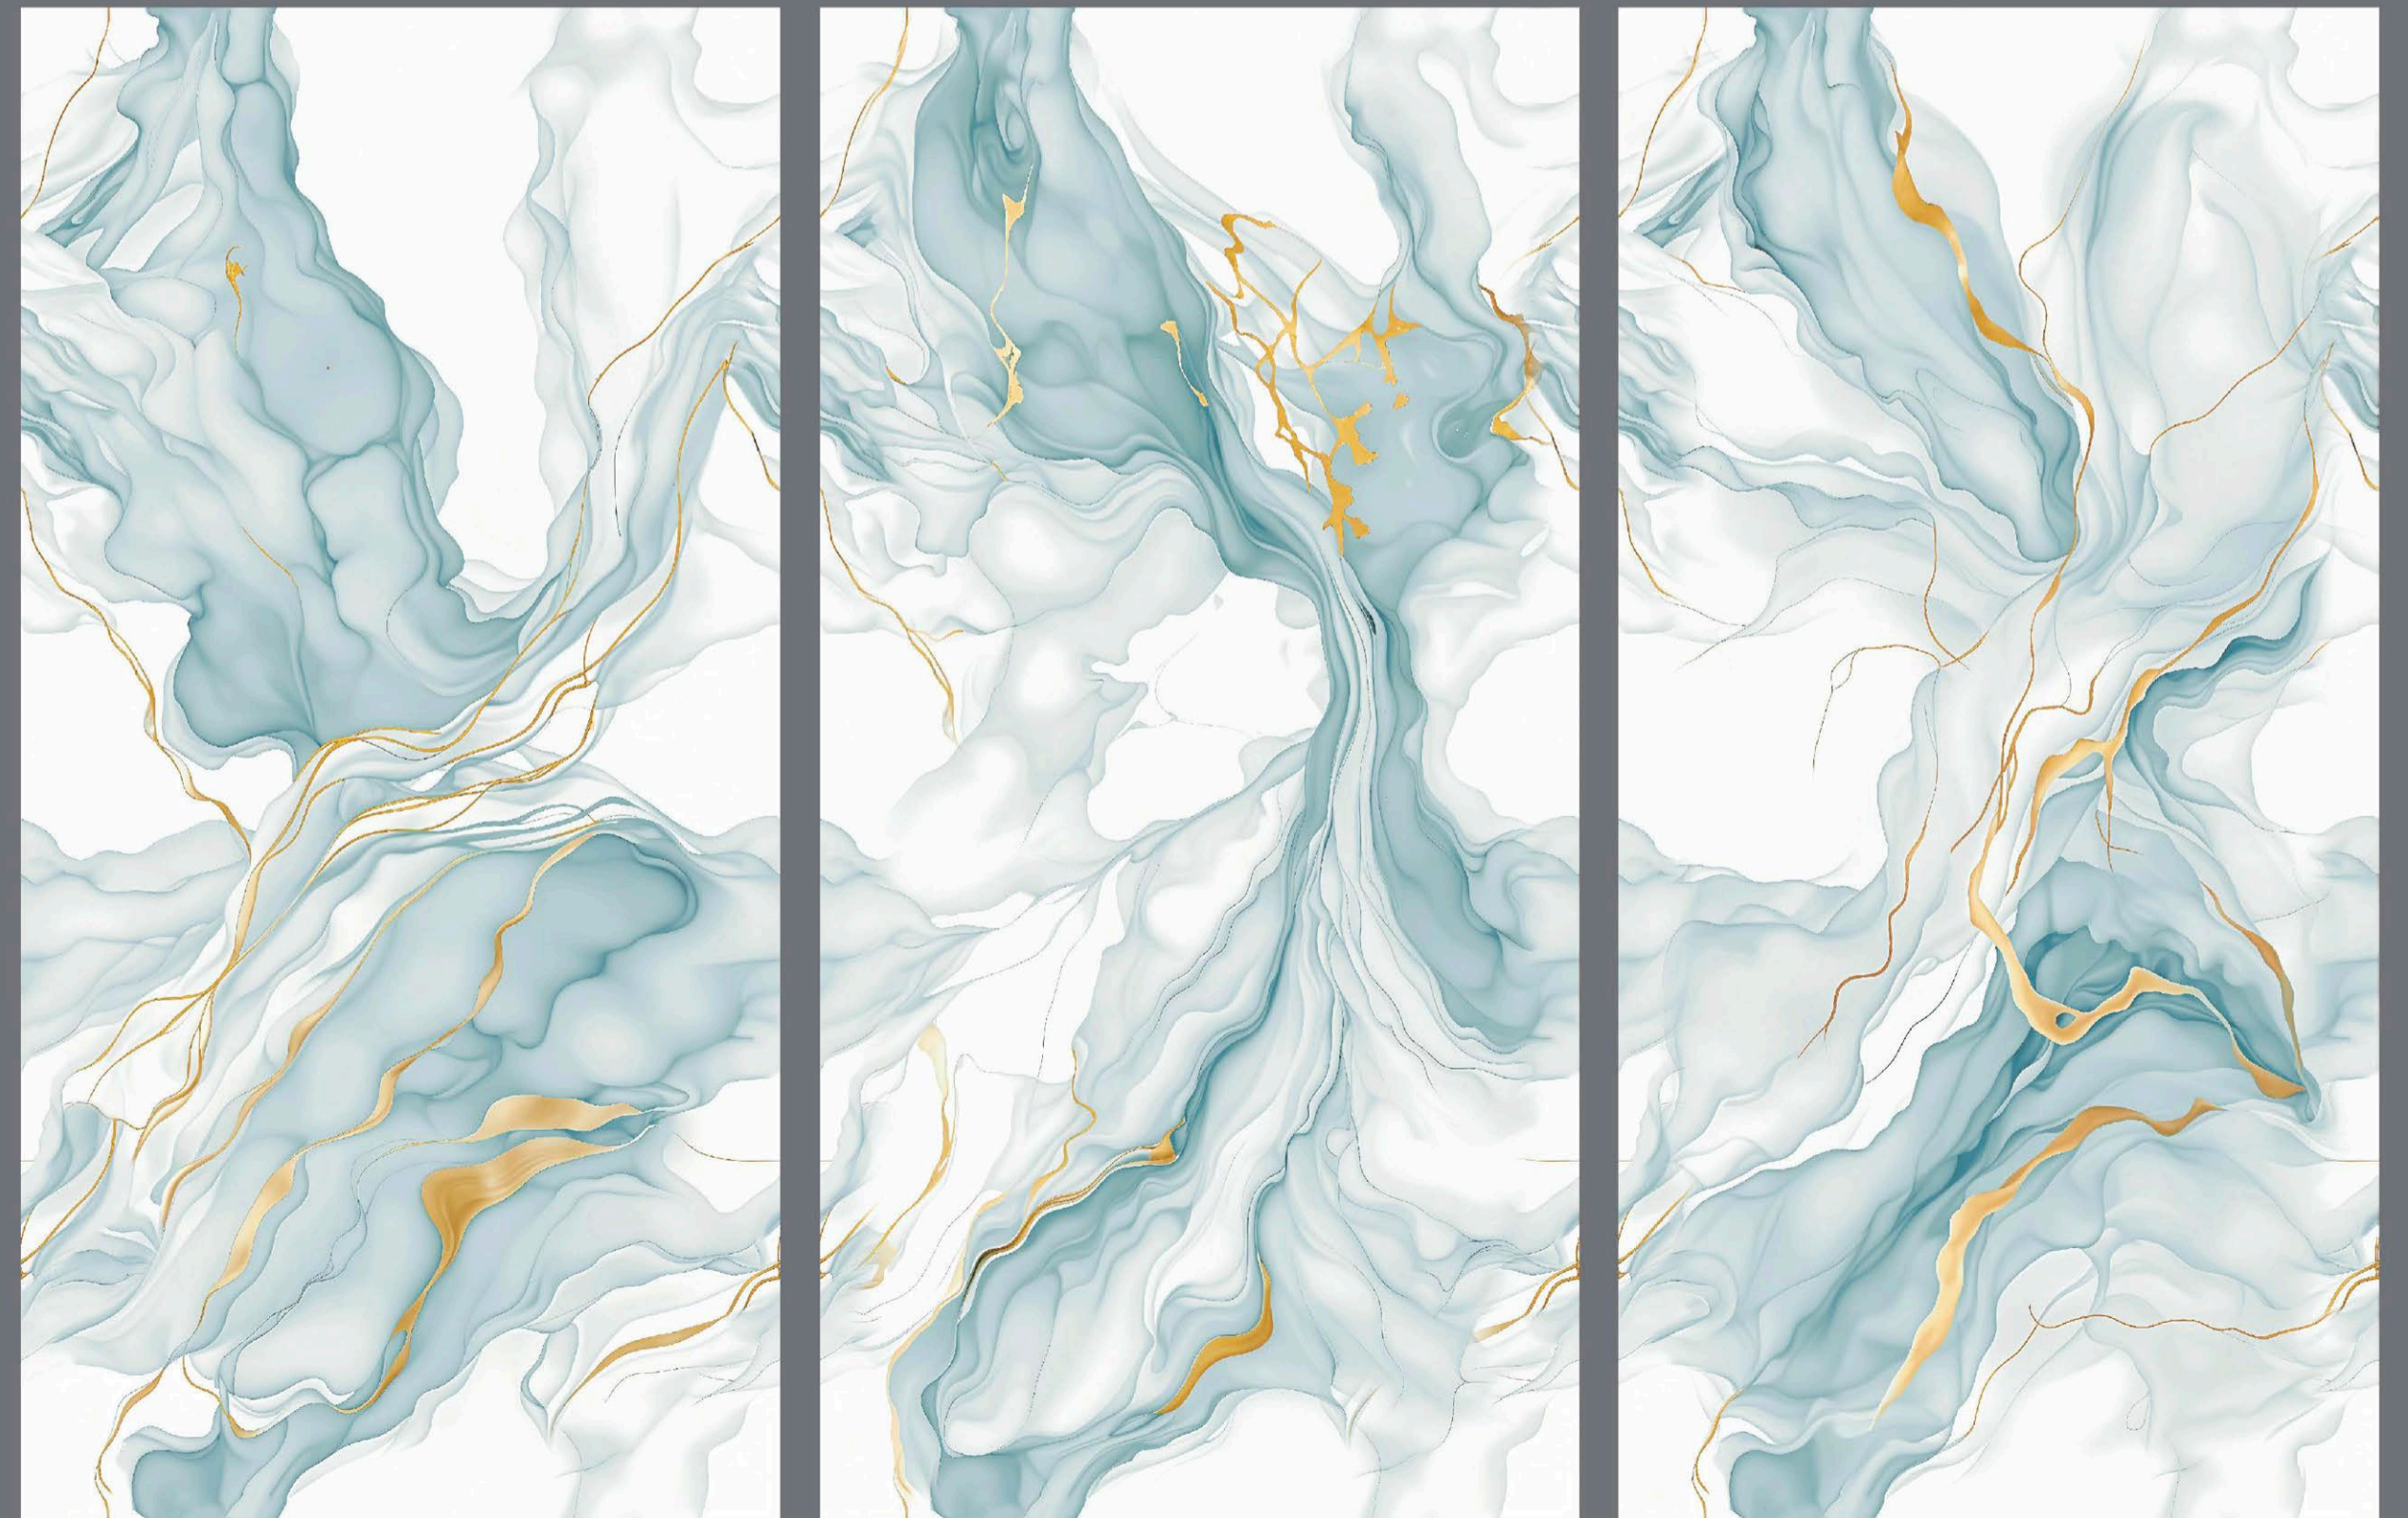

# Masters of contemporary home styles

ENDLESS  
ASTANA BLUE

ASTANA BLUE

- FINISH  
**INKY GLOSSY**
- SIZE  
600 x  
1200 mm
- Random  
4 faces

ENDLESS  
ASTANA GREEN

ASTANA GREEN

- FINISH  
**INKY GLOSSY**
- SIZE  
600 x  
1200 mm
- Random  
4 faces