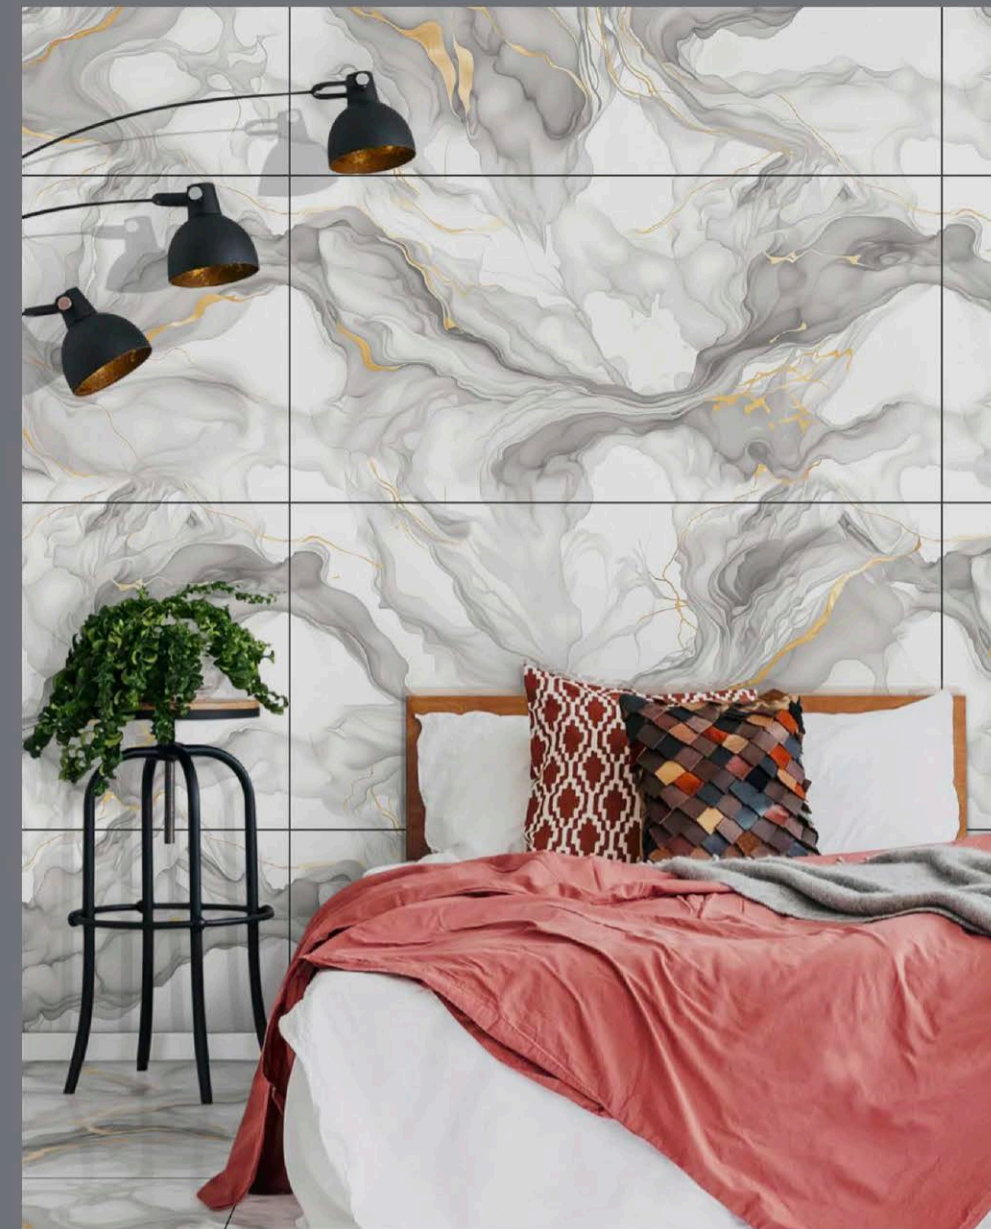

ENDLESS
ASTANA GREY

ASTANA GREY