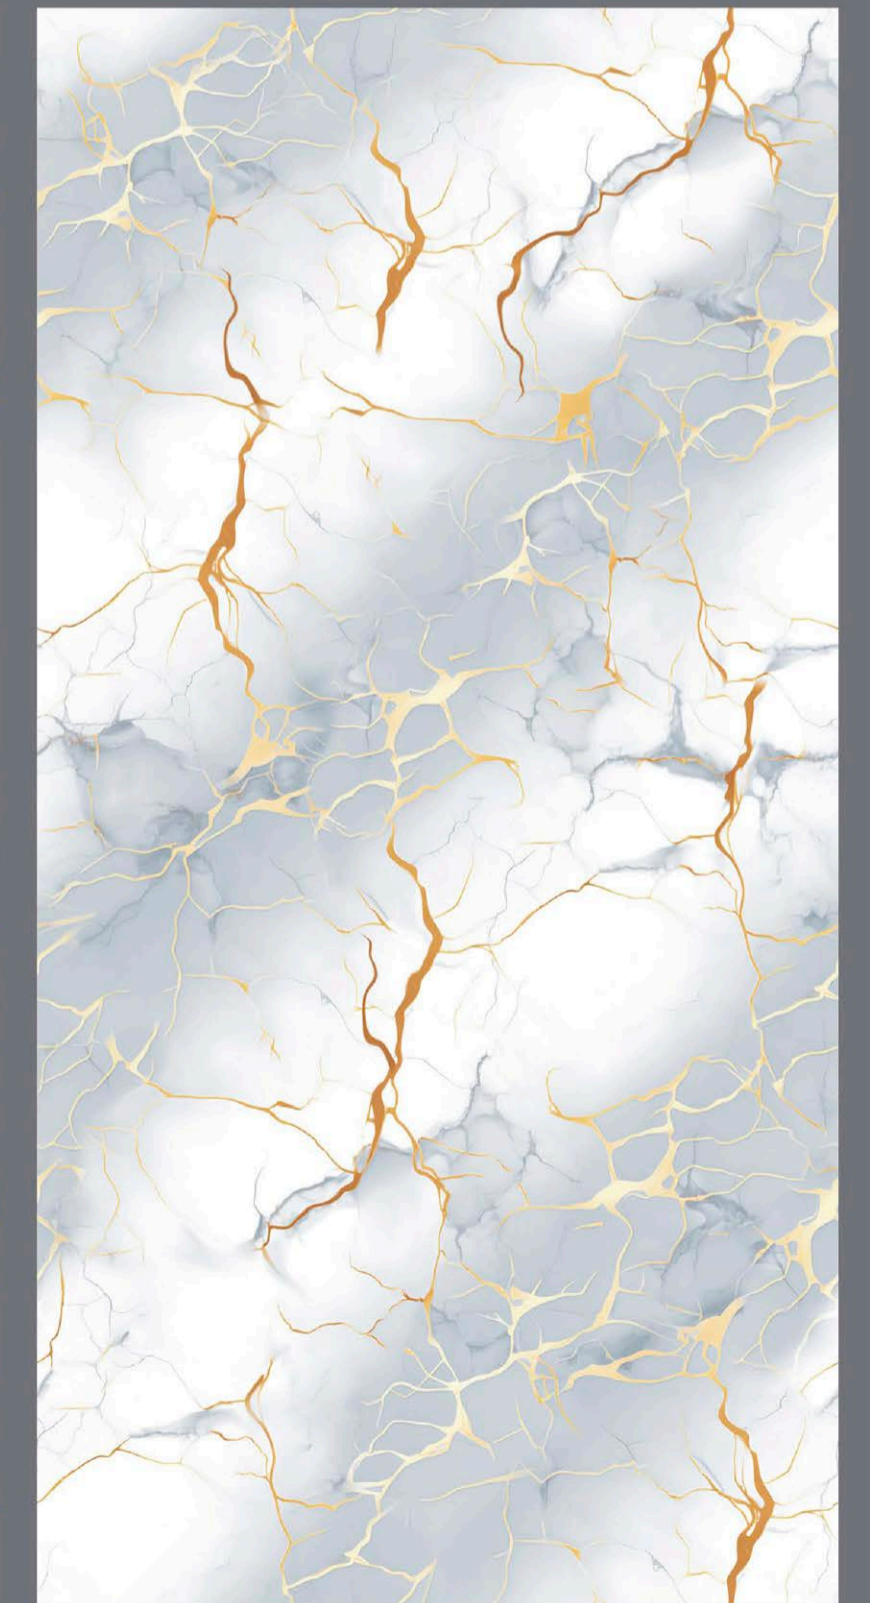

ENDLESS  
TINUS GOLD

TINUS GOLD

- FINISH  
**INKY GLOSSY**
- SIZE  
600 x  
1200 mm
- Random  
3 faces

ENDLESS  
WONDER AQUA

WONDER  
AQUA

- FINISH  
**INKY GLOSSY**
- SIZE  
**600 x  
1200 mm**
- Random  
**2 faces**