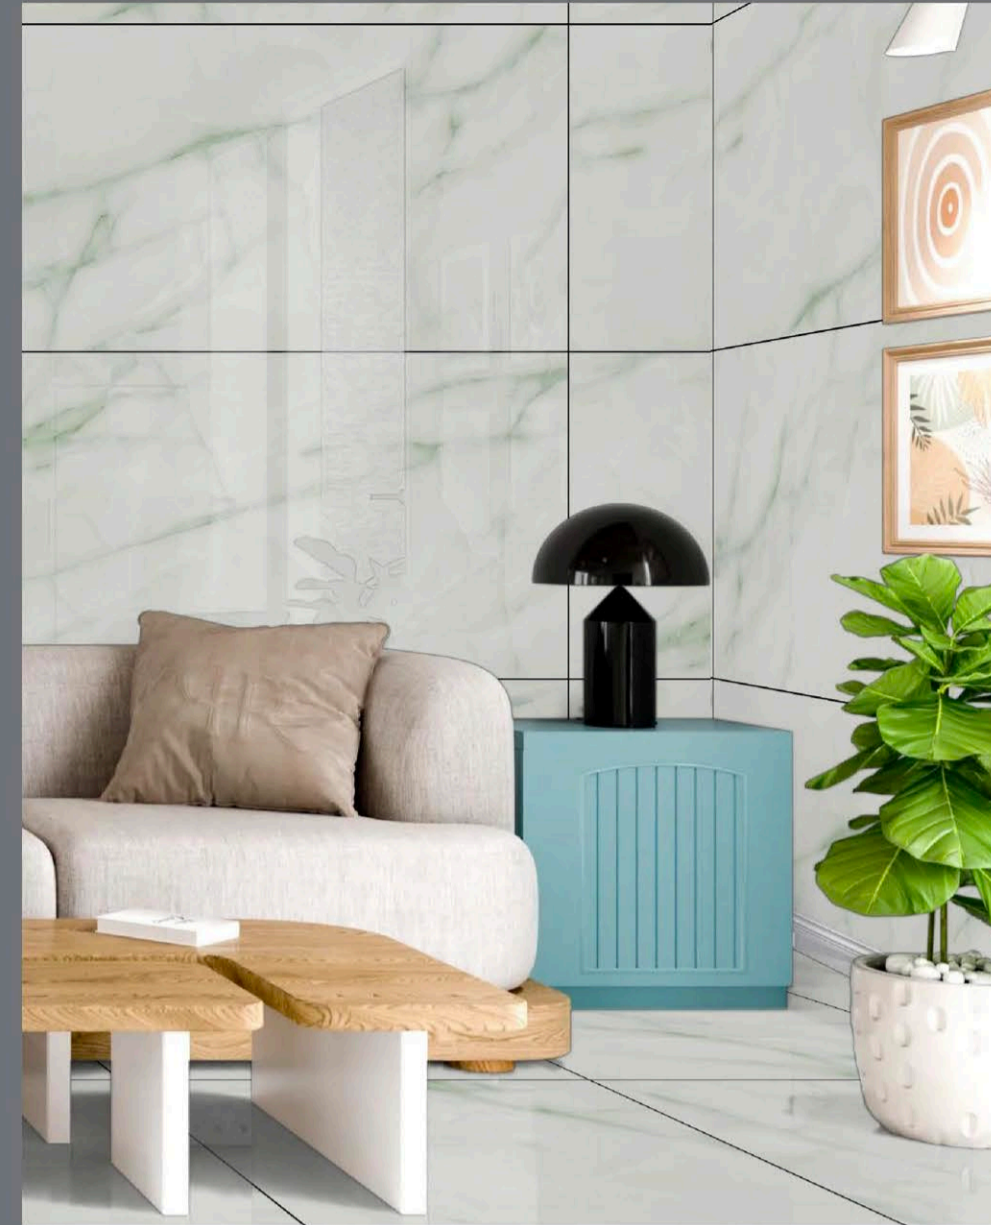

VISTA FOREST

VISTA
FOREST