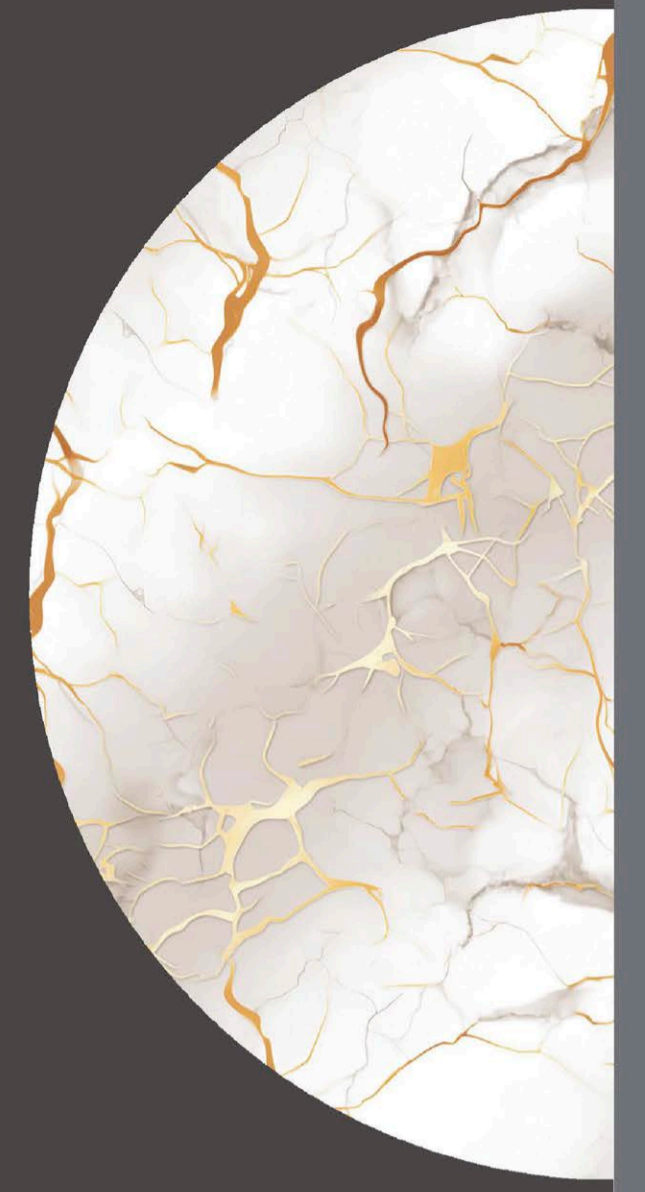

ENDLESS
WONDER COFFE

- FINISH
  INKY GLOSSY
- SIZE
  **600 x
  1200 mm**
- Random
  2 faces

WONDER
COFFE