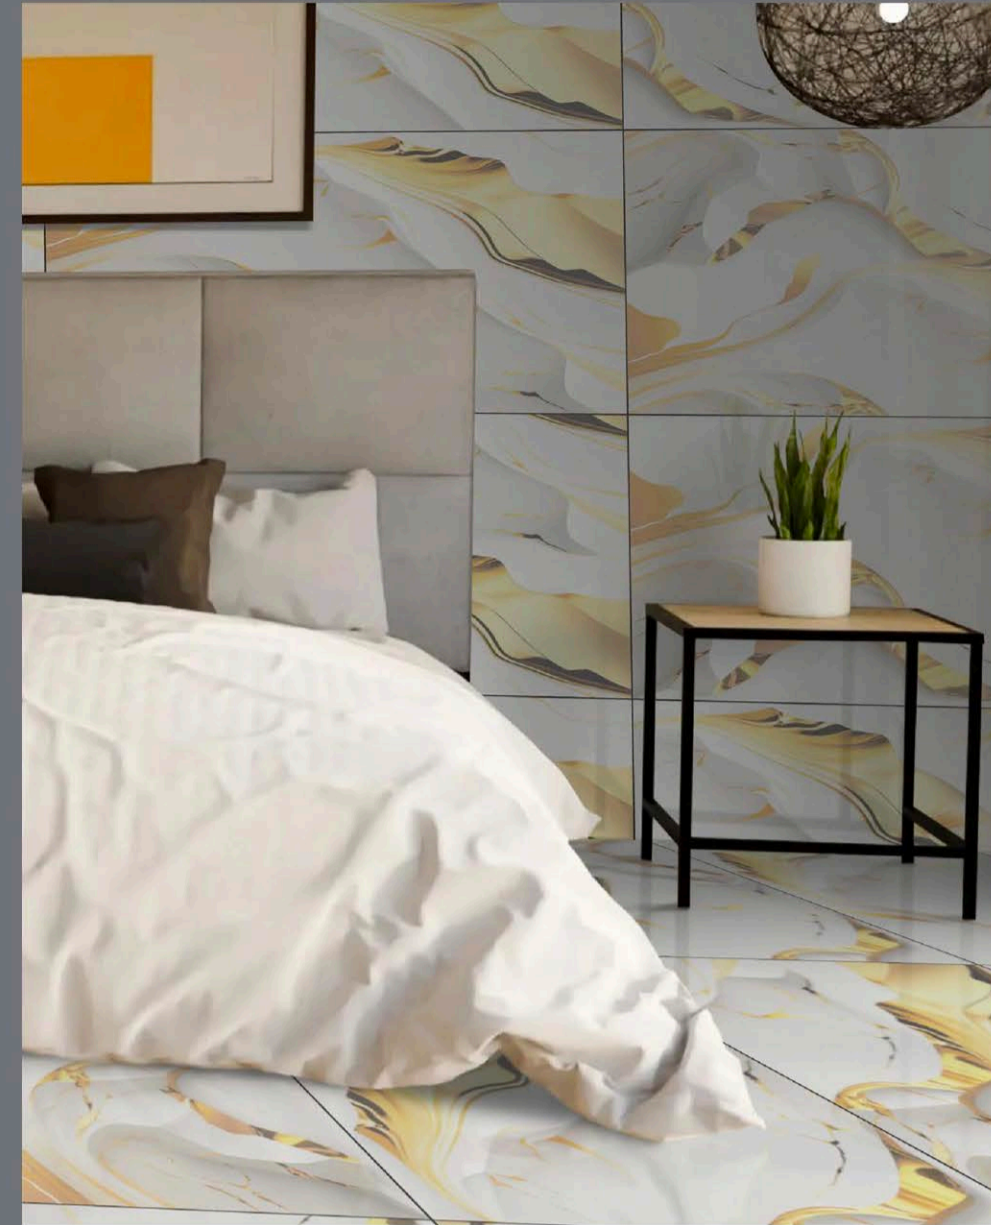

ICELAND GREEN

FINISH  
**INKY GLOSSY**

SIZE  
**600 x  
1200 mm**

Random  
**4 faces**

JEAN GOLD

JEAN  
GOLD

- FINISH  
**INKY GLOSSY**
- SIZE  
600 x  
1200 mm
- Random  
3 faces

LUKE GOLD