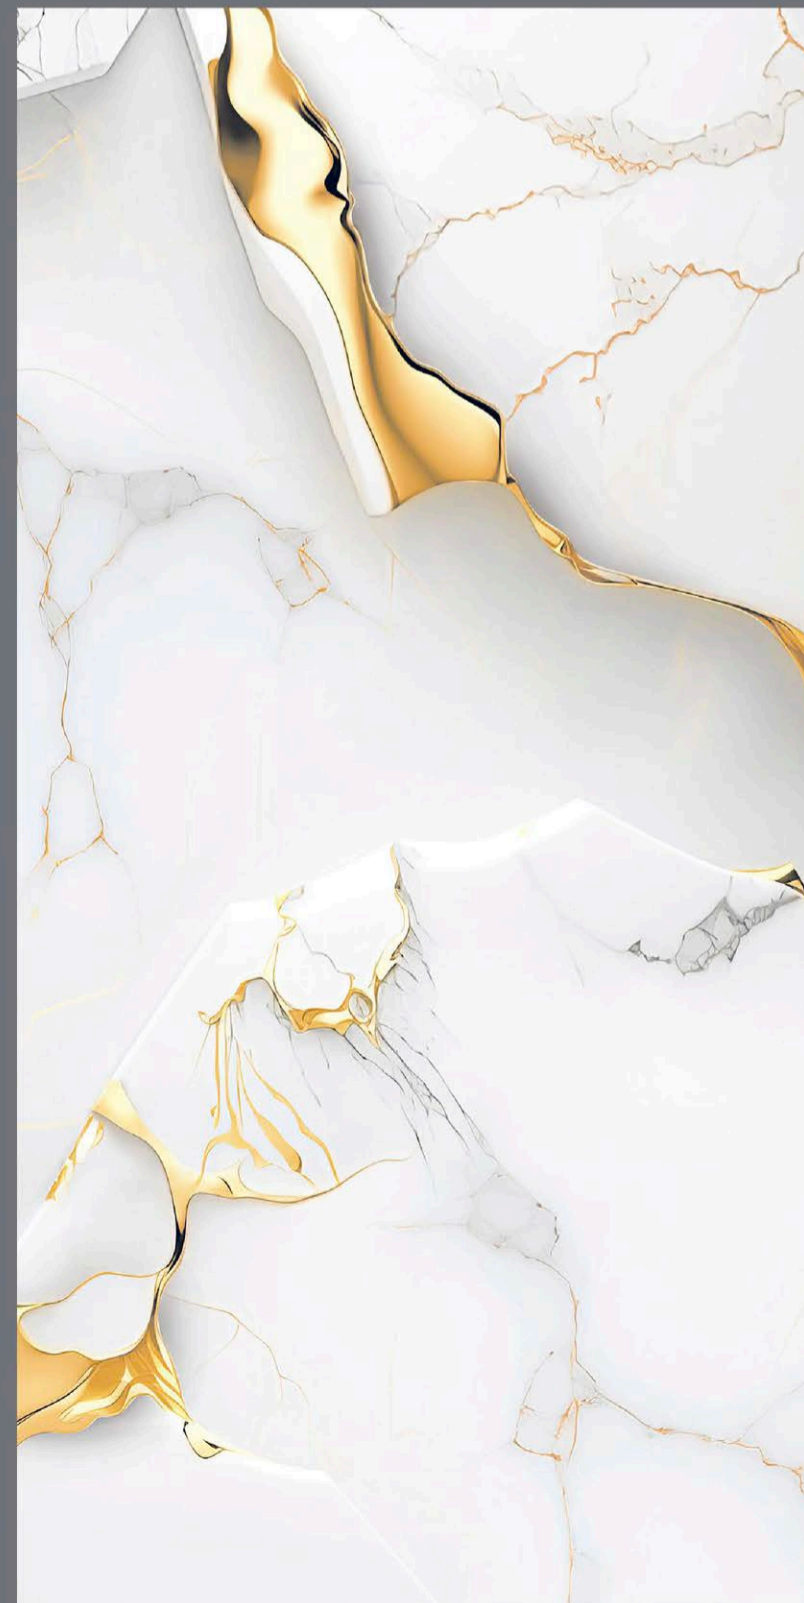

LUKE GOLD

- FINISH
  INKY GLOSSY
- SIZE
  600 x
  1200 mm
- Random
  4 faces