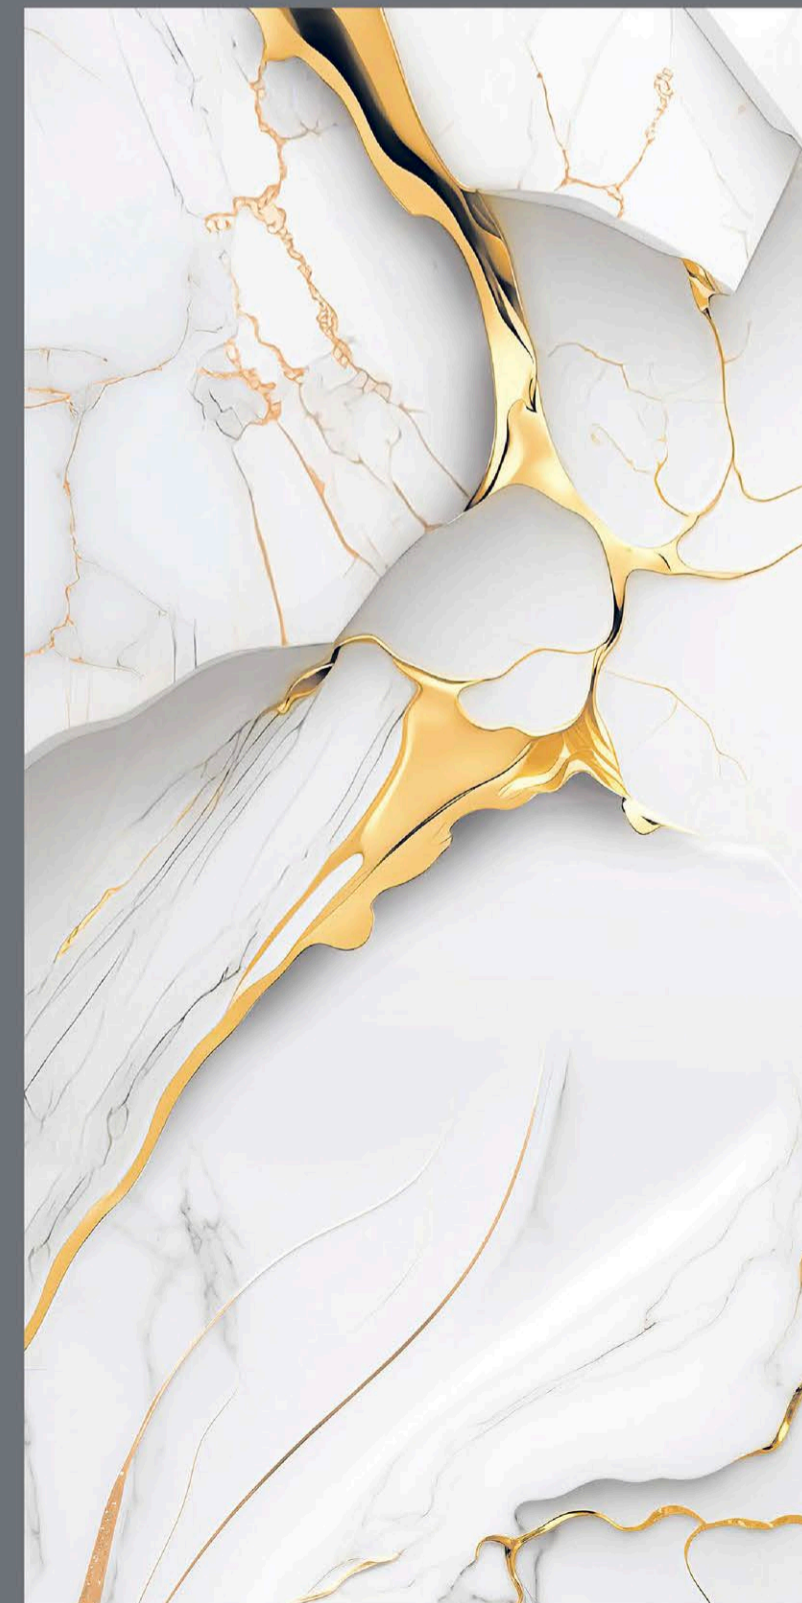

LUKE GOLD

- FINISH
  INKY GLOSSY
- SIZE
  600 x
  1200 mm
- Random
  4 faces