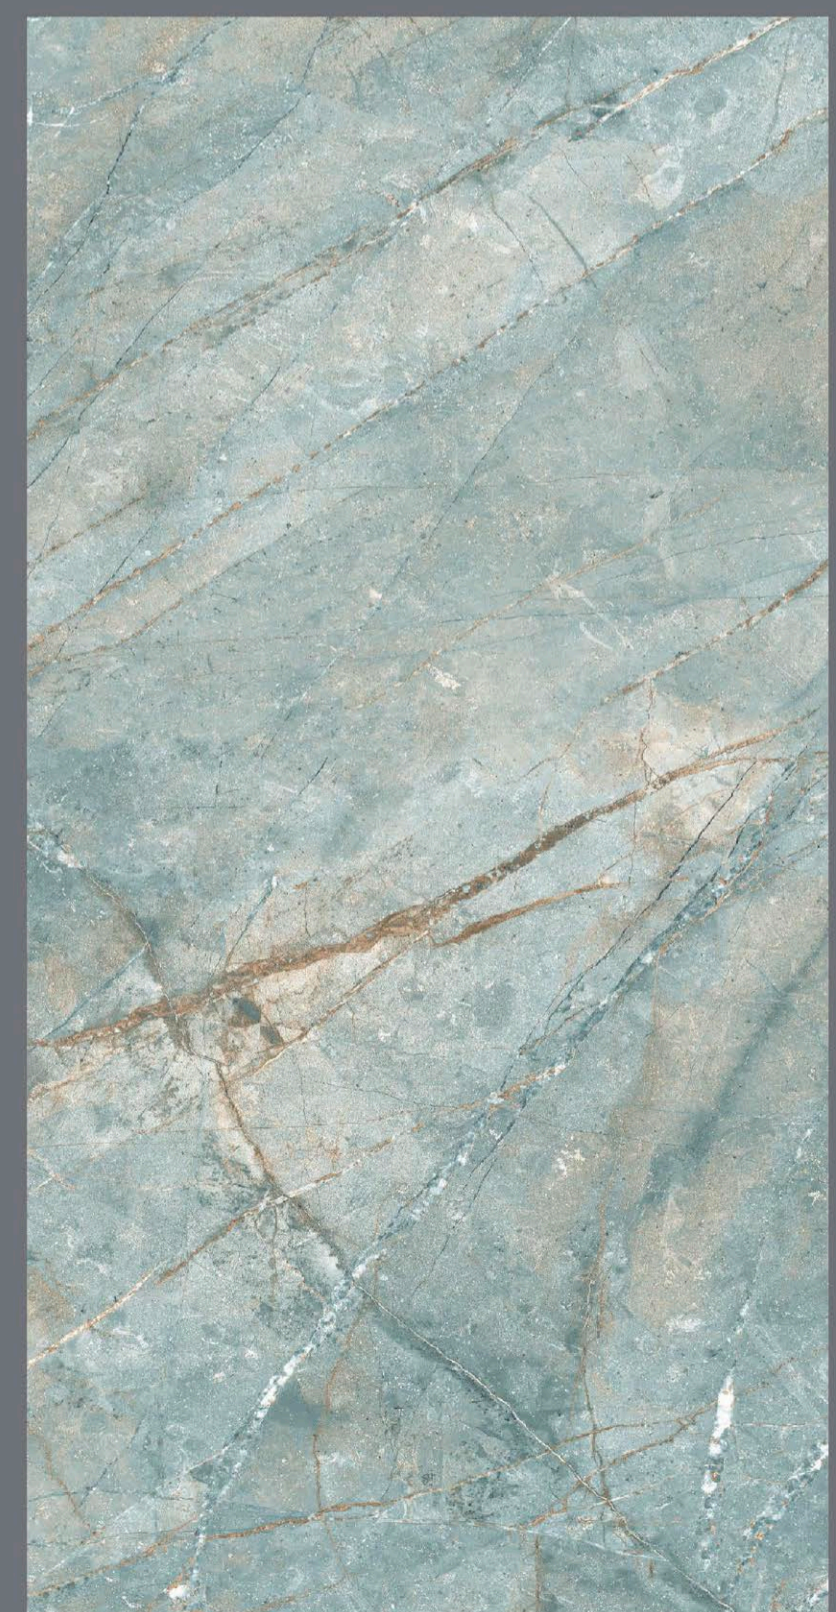

TREMONTO TEAL

- FINISH
  INKY GLOSSY
- SIZE
  600 x 1200 mm
- Random
  3 faces

TREMONTO
TEAL