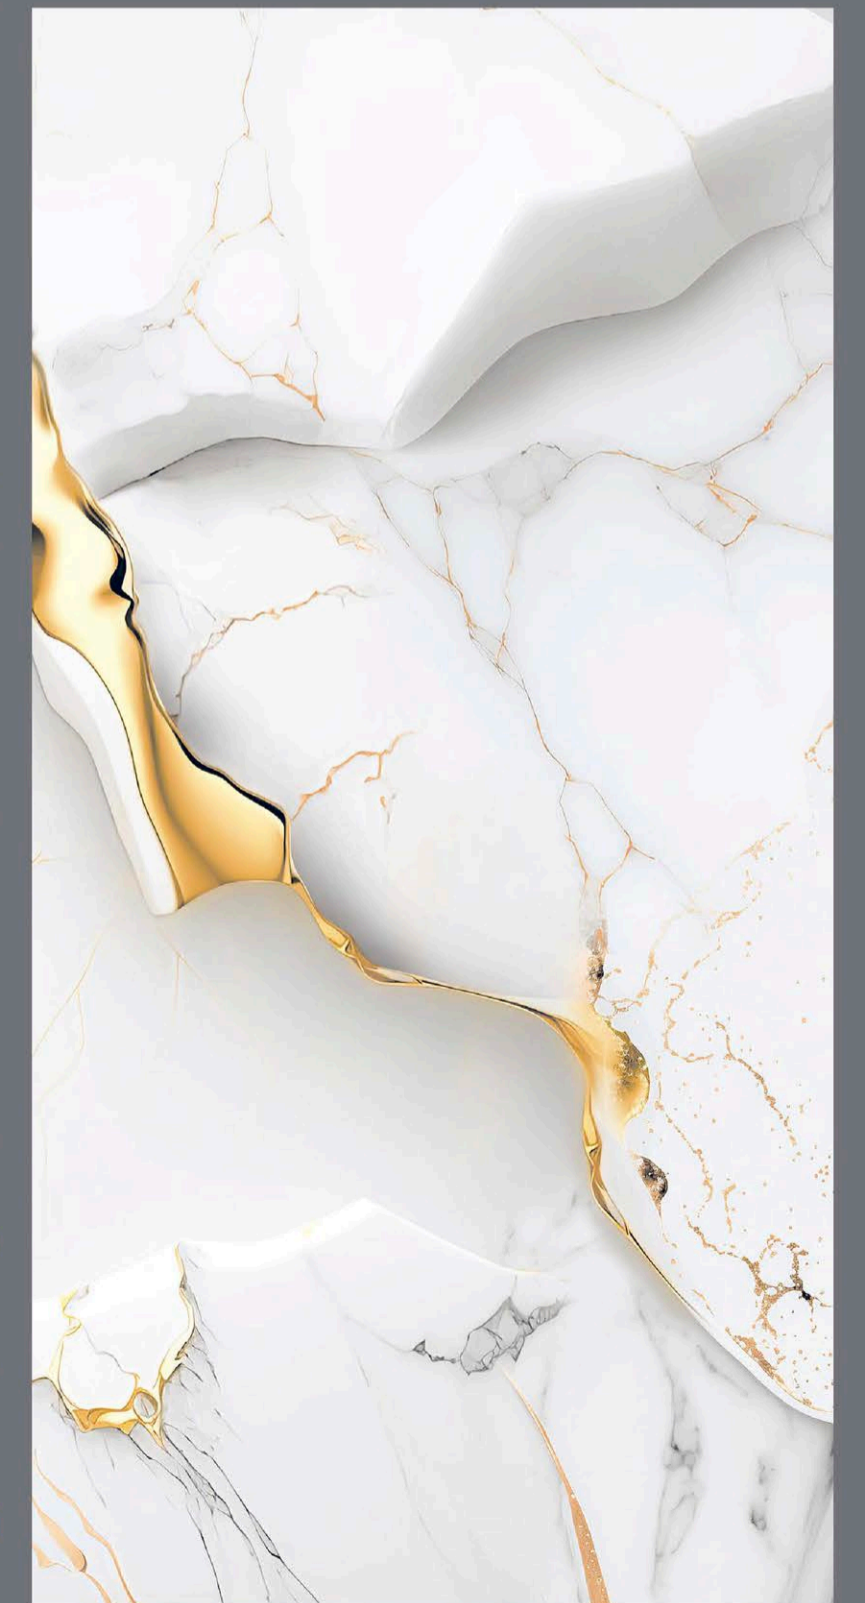

LUKE GOLD

- FINISH
  INKY GLOSSY
- SIZE
  600 x
  1200 mm
- Random
  4 faces