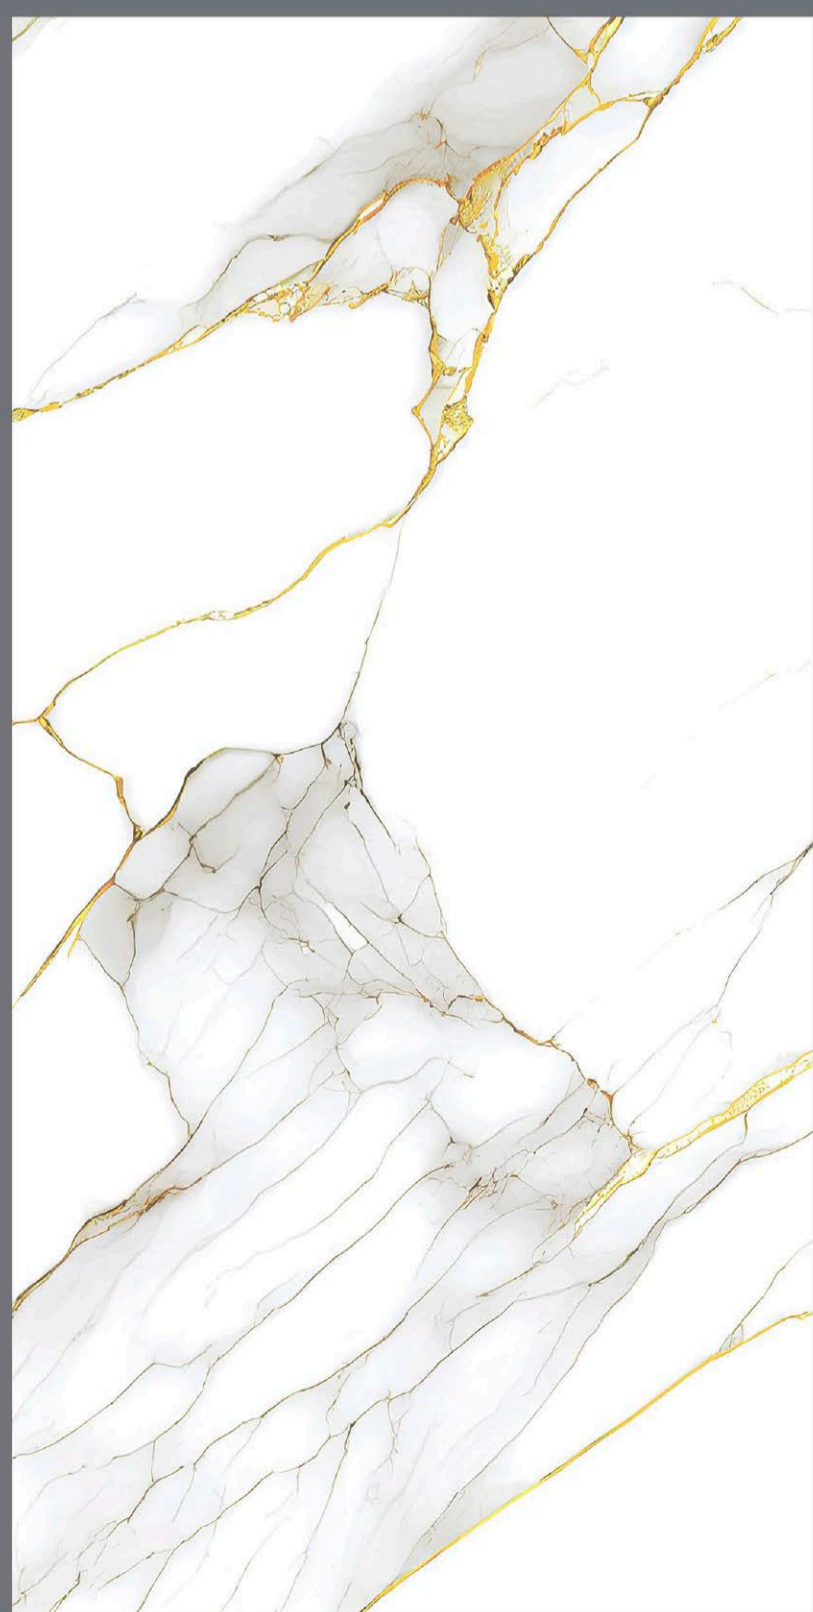

SPLISH AQUA

SPLISH  
AQUA

- FINISH  
**INKY GLOSSY**
- SIZE  
600 x  
1200 mm
- Random  
3 faces

**SURFACE GOLD**

**SURFACE  
GOLD**

- FINISH  
**INKY GLOSSY**
- SIZE  
**600 x  
1200 mm**
- Random  
**3 faces**