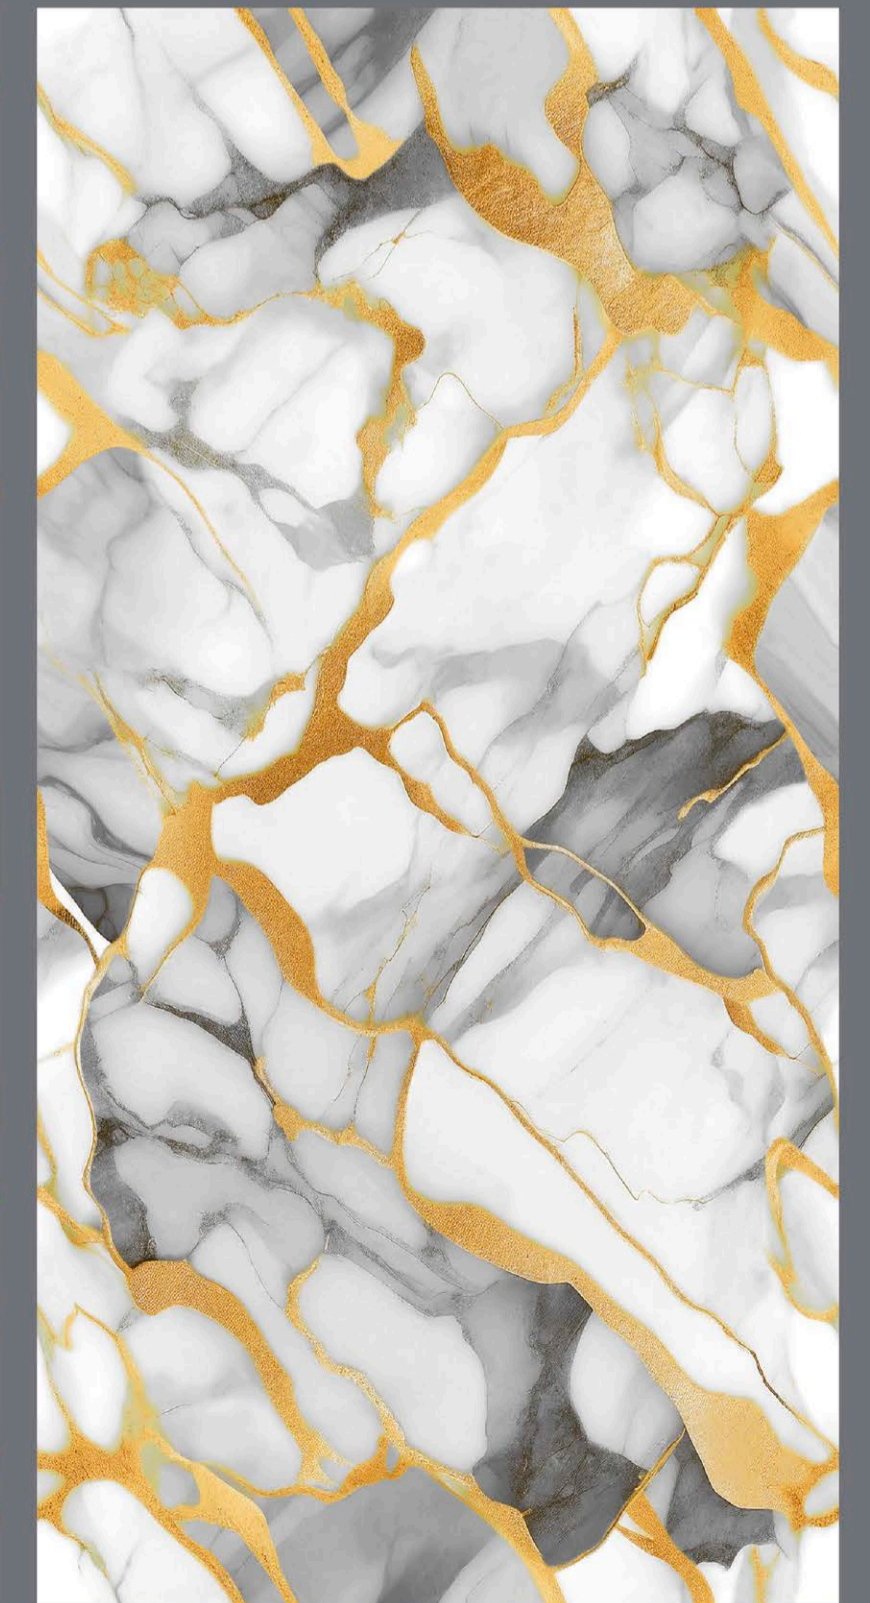

ENDLESS  
OPULENT GREY

OPULENT  
GREY

FINISH  
INKY GLOSSY

SIZE  
600 x  
1200 mm

Random  
2 faces

ENDLESS  
PIOCHE AQUA

PIOCHE  
AQUA

- FINISH  
**INKY GLOSSY**
- SIZE  
**600 x  
1200 mm**
- Random  
**4 faces**