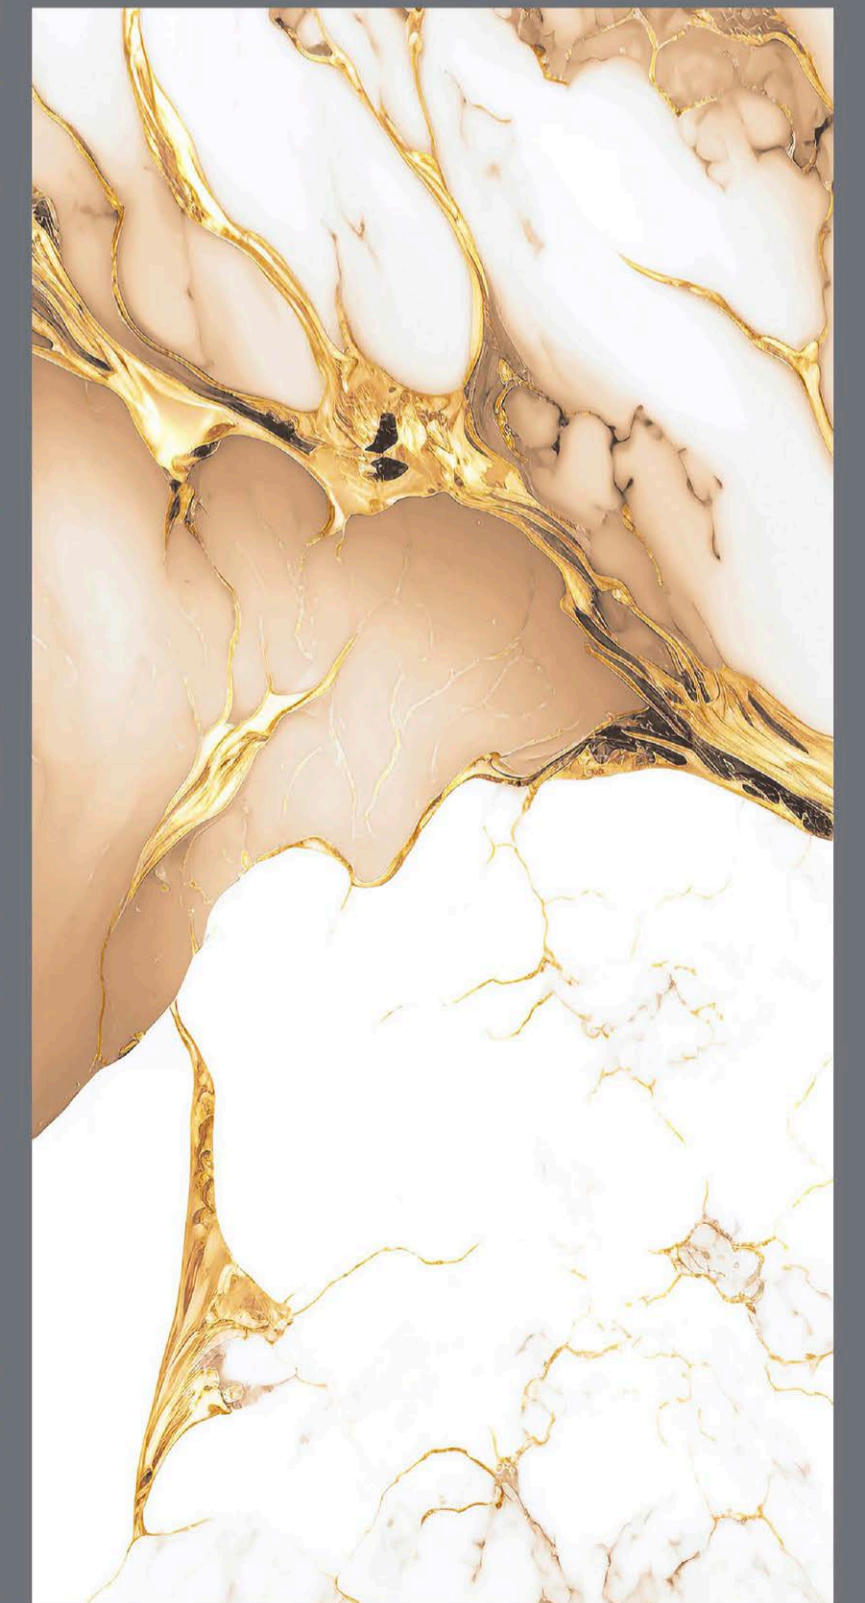

FEROVIA COFFE

- FINISH
  INKY GLOSSY
- SIZE
  600 x
  1200 mm
- Random
  5 faces

FEROVIA
COFFE