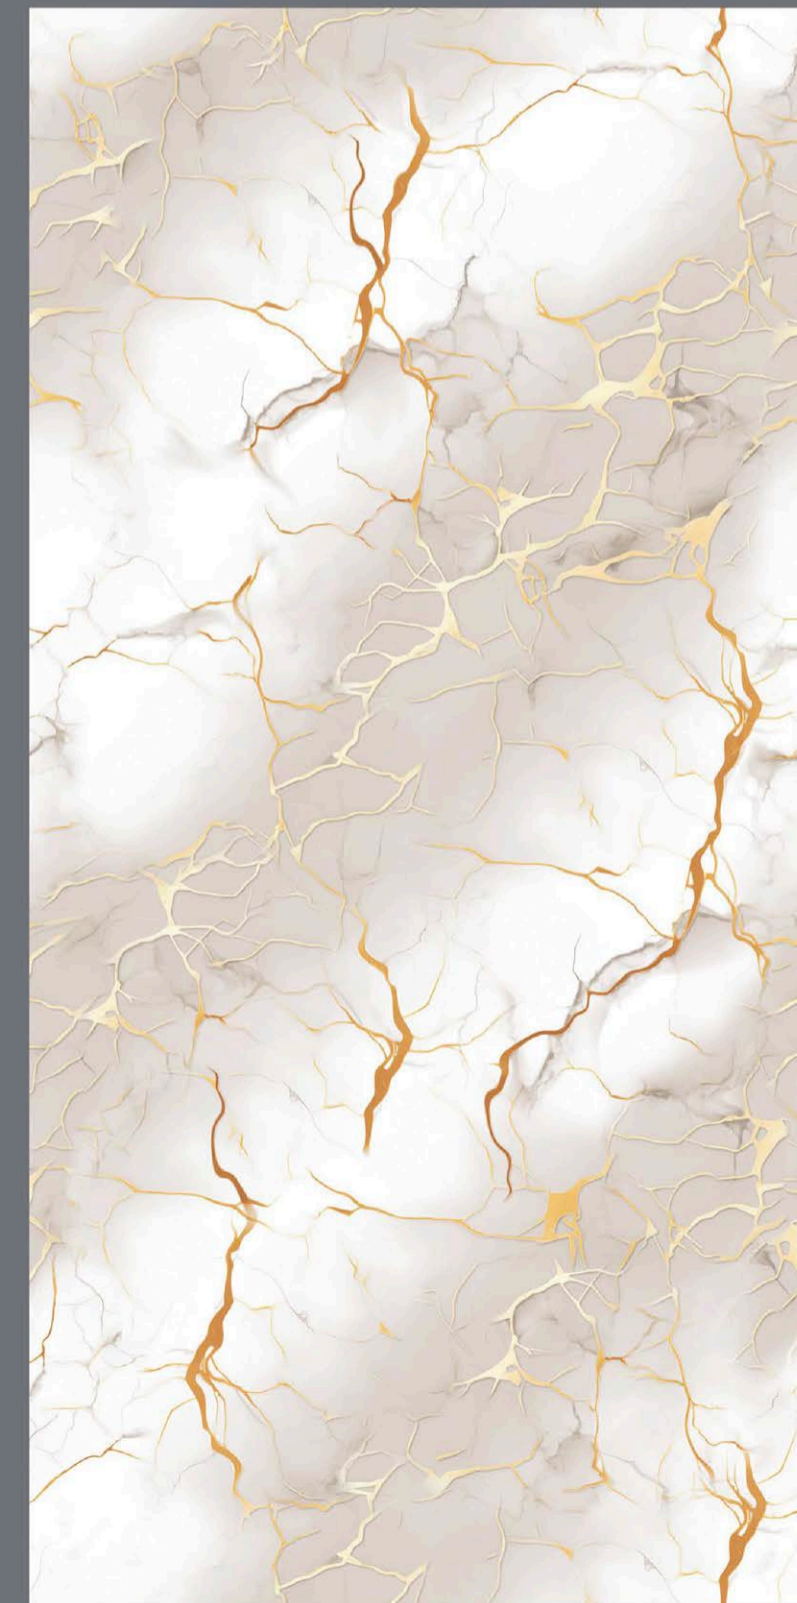

ENDLESS
WONDER COFFE

- FINISH
  INKY GLOSSY
- SIZE
  **600 x
  1200 mm**
- Random
  2 faces

WONDER
COFFE