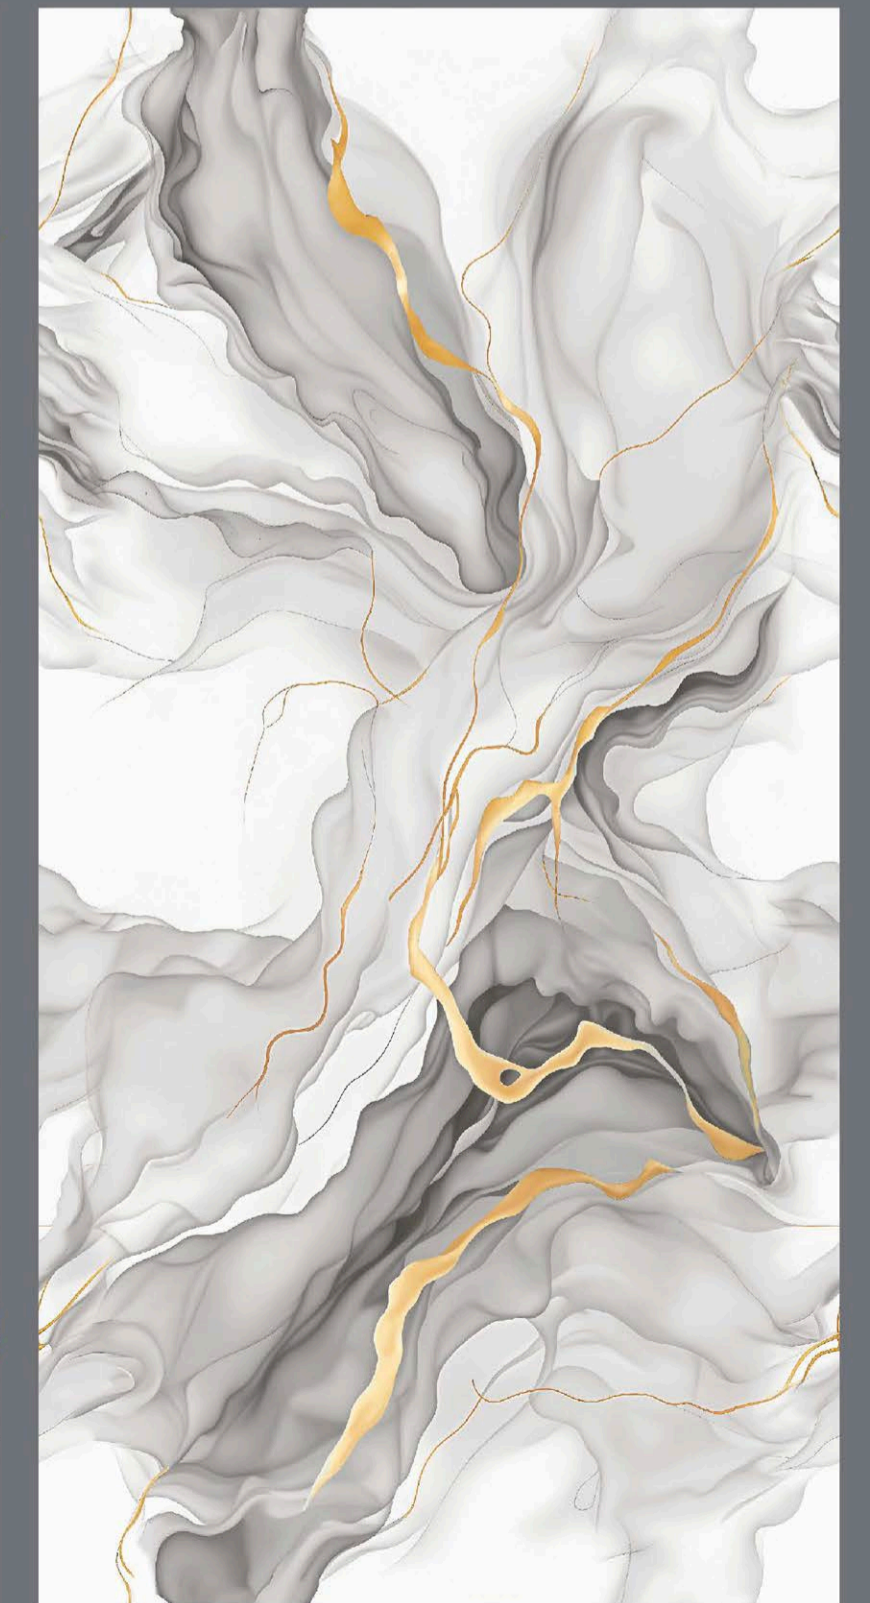

- FINISH
  INKY GLOSSY
- SIZE
  600 x
  1200 mm
- Random
  4 faces