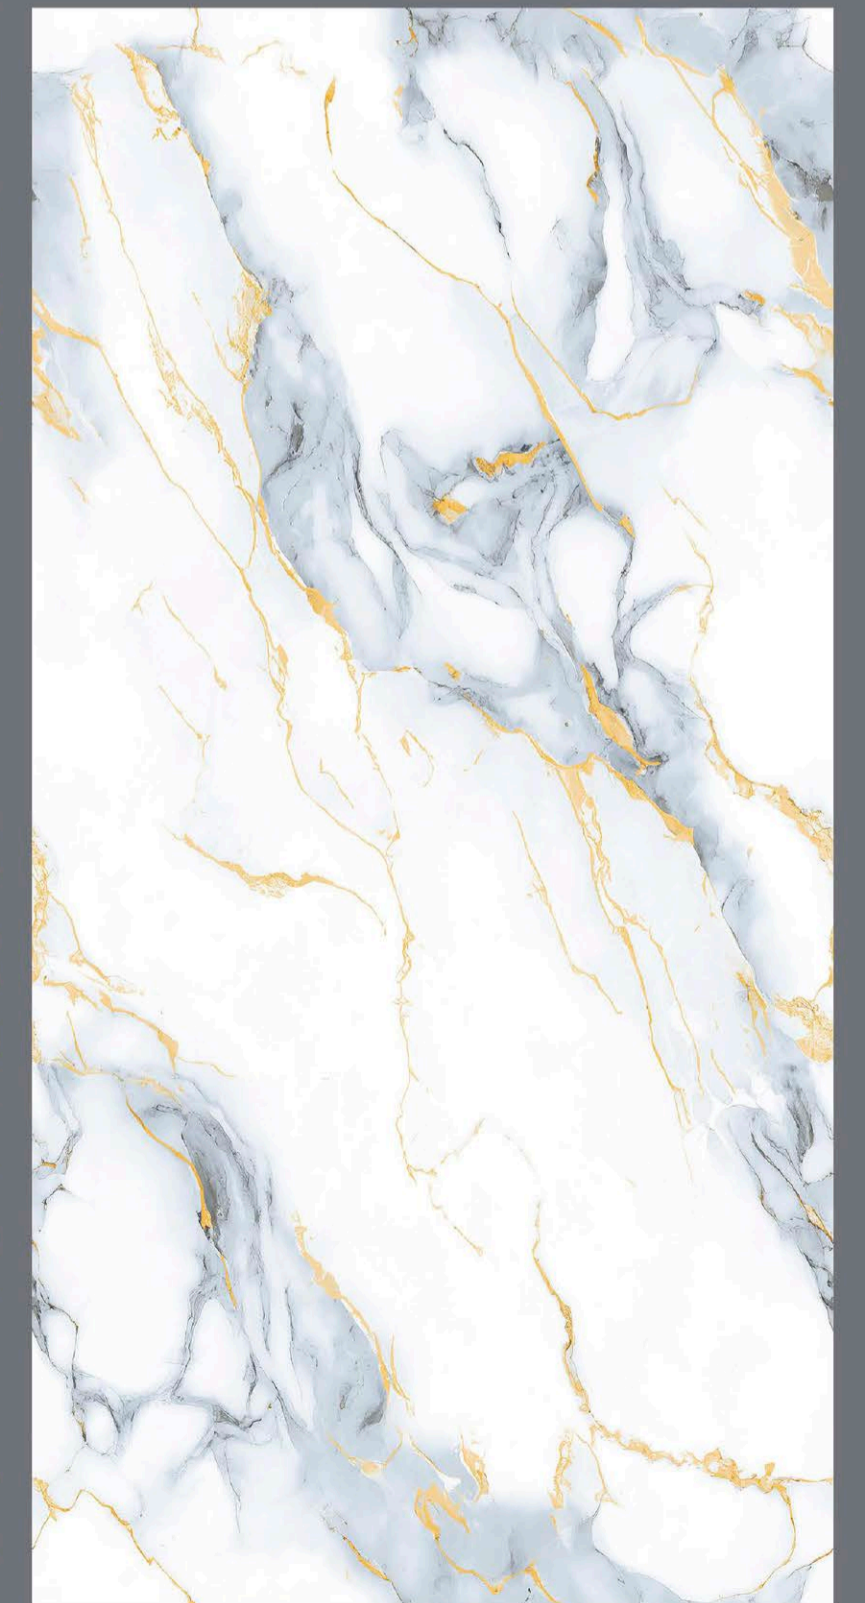

ENDLESS  
TANGO MULTY

TANGO  
MULTY

- FINISH  
**INKY GLOSSY**
- SIZE  
600 x  
1200 mm
- Random  
3 faces

ENDLESS  
TINUS AQUA

TINUS  
AQUA

- FINISH  
**INKY GLOSSY**
- SIZE  
600 x  
1200 mm
- Random  
3 faces