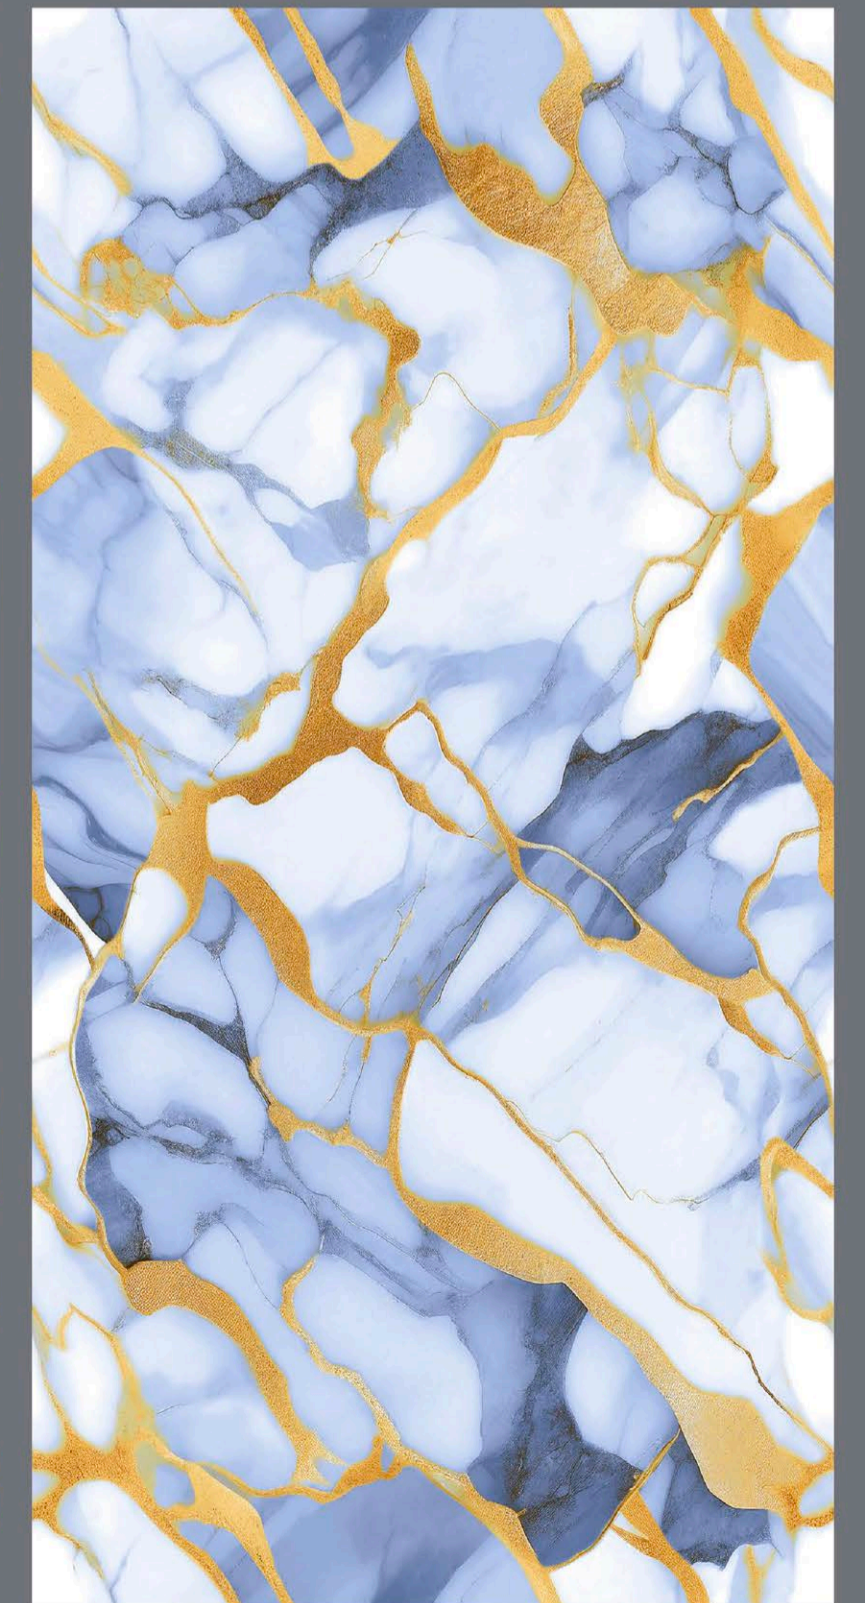

- FINISH
  INKY GLOSSY
- SIZE
  600 x
  1200 mm
- Random
  2 faces