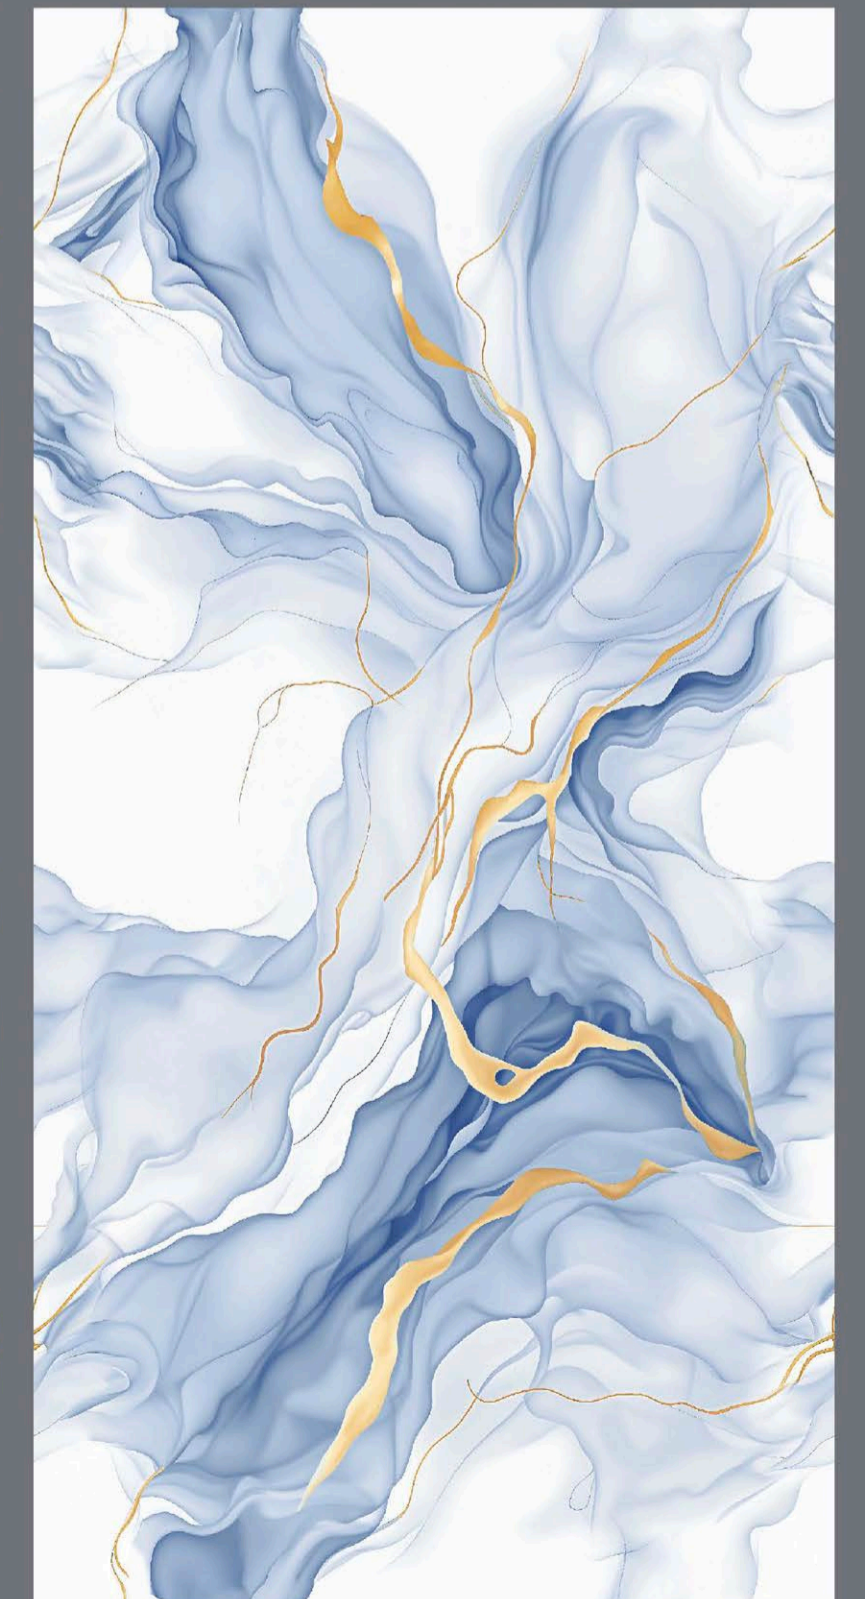

# Masters of contemporary home styles

ENDLESS  
ASTANA BLUE

ASTANA BLUE

- FINISH  
**INKY GLOSSY**
- SIZE  
600 x  
1200 mm
- Random  
4 faces

ENDLESS  
ASTANA GREEN

ASTANA GREEN

- FINISH  
**INKY GLOSSY**
- SIZE  
600 x  
1200 mm
- Random  
4 faces