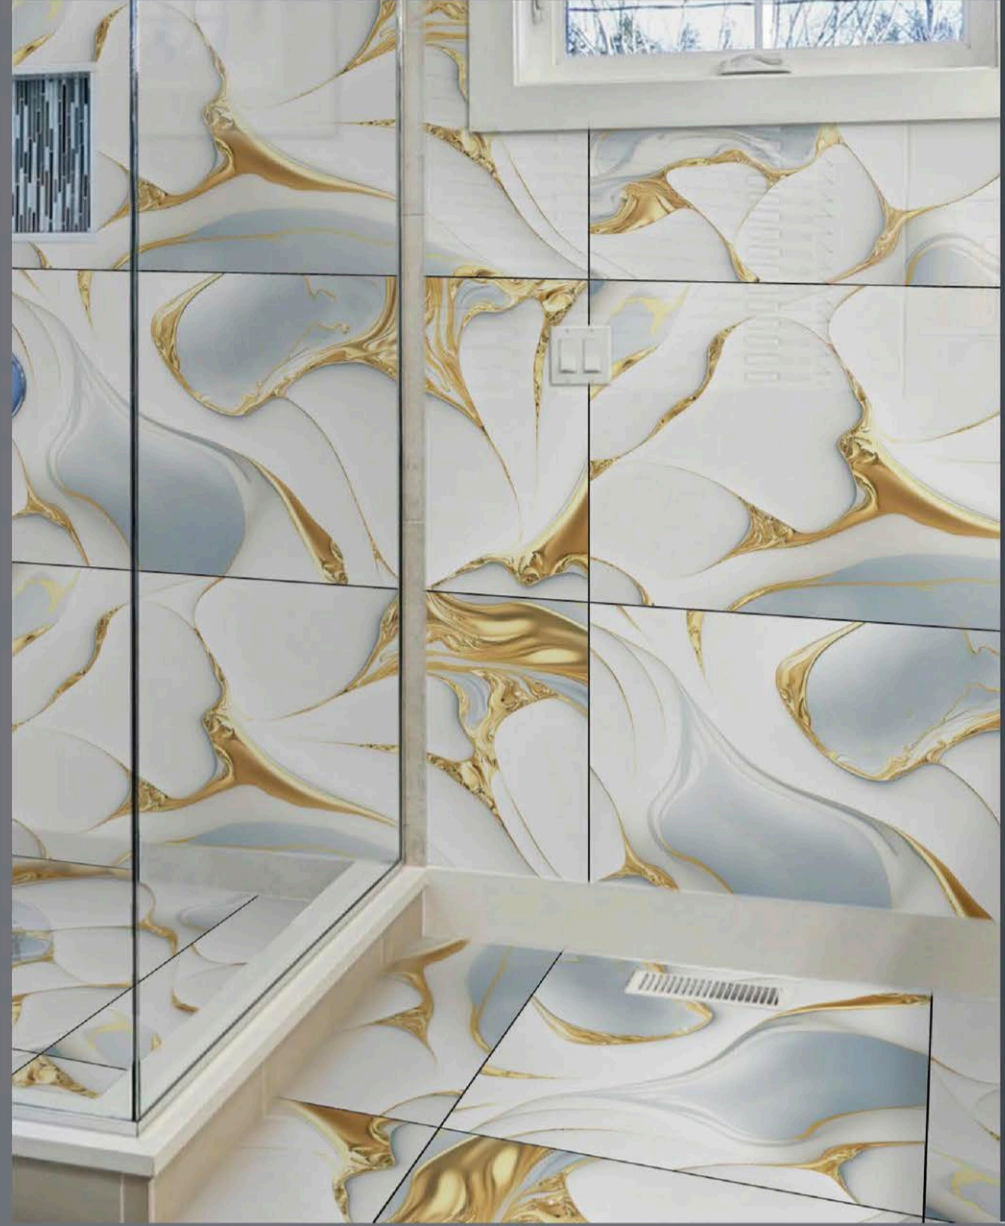

SPLISH AQUA

SPLISH
AQUA