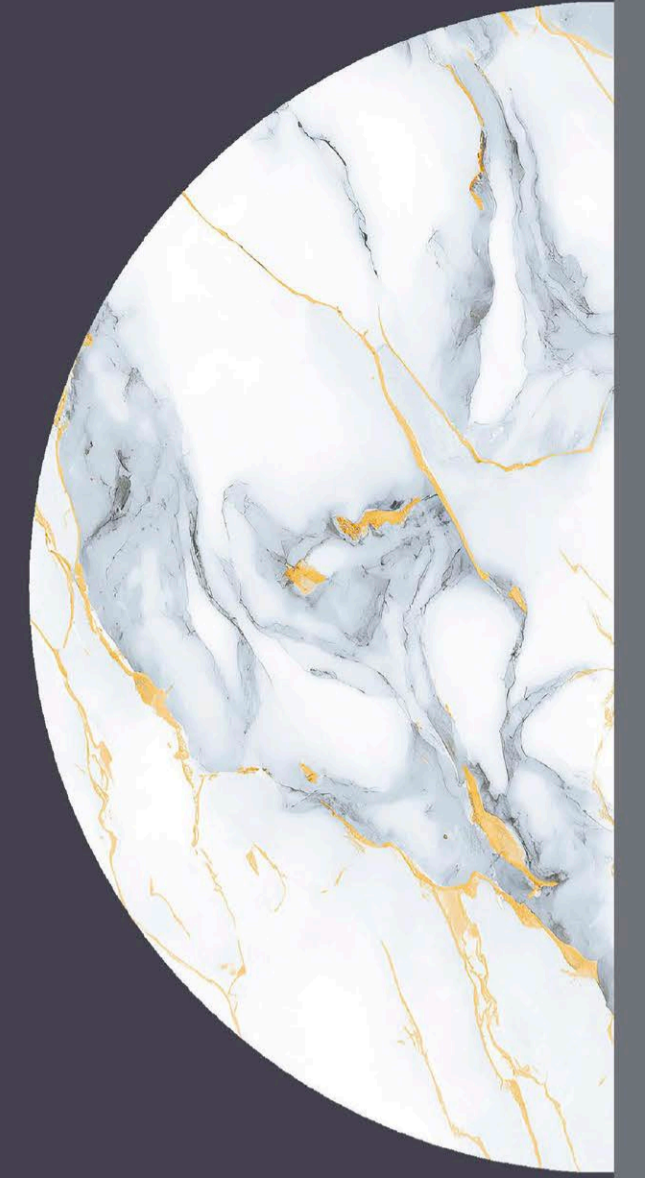

ENDLESS  
TANGO MULTY

TANGO  
MULTY

- FINISH  
**INKY GLOSSY**
- SIZE  
600 x  
1200 mm
- Random  
3 faces

ENDLESS  
TINUS AQUA

TINUS  
AQUA

- FINISH  
**INKY GLOSSY**
- SIZE  
600 x  
1200 mm
- Random  
3 faces