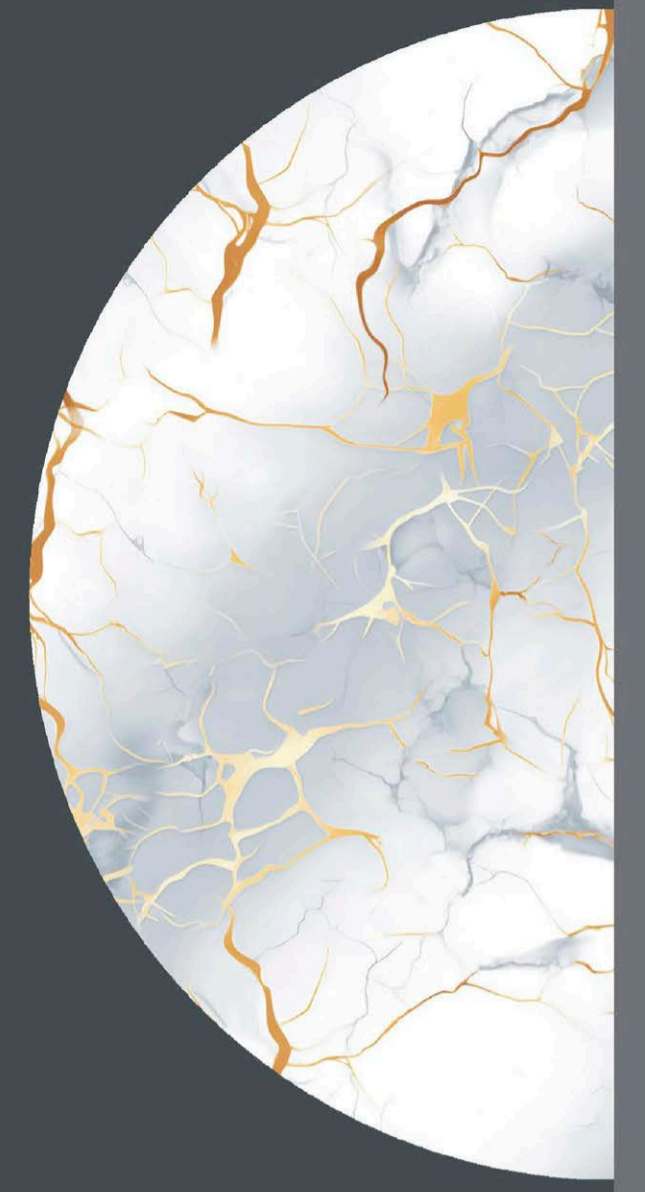

ENDLESS  
TINUS GOLD

TINUS GOLD

- FINISH  
**INKY GLOSSY**
- SIZE  
600 x  
1200 mm
- Random  
3 faces

ENDLESS  
WONDER AQUA

WONDER  
AQUA

- FINISH  
**INKY GLOSSY**
- SIZE  
**600 x  
1200 mm**
- Random  
**2 faces**