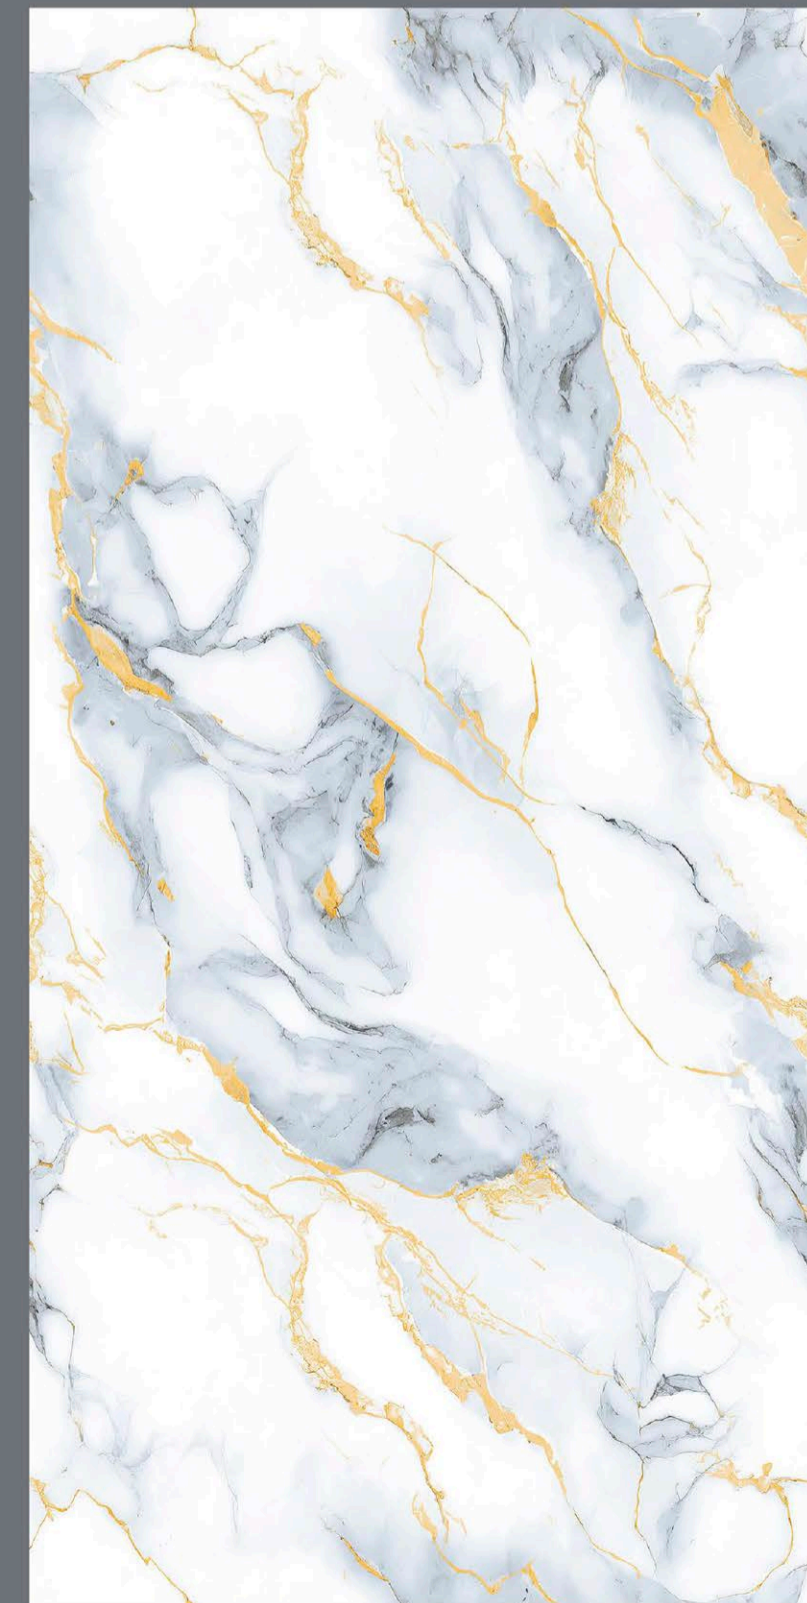

ENDLESS  
TANGO MULTY

TANGO  
MULTY

- FINISH  
**INKY GLOSSY**
- SIZE  
600 x  
1200 mm
- Random  
3 faces

ENDLESS  
TINUS AQUA

TINUS  
AQUA

- FINISH  
**INKY GLOSSY**
- SIZE  
600 x  
1200 mm
- Random  
3 faces