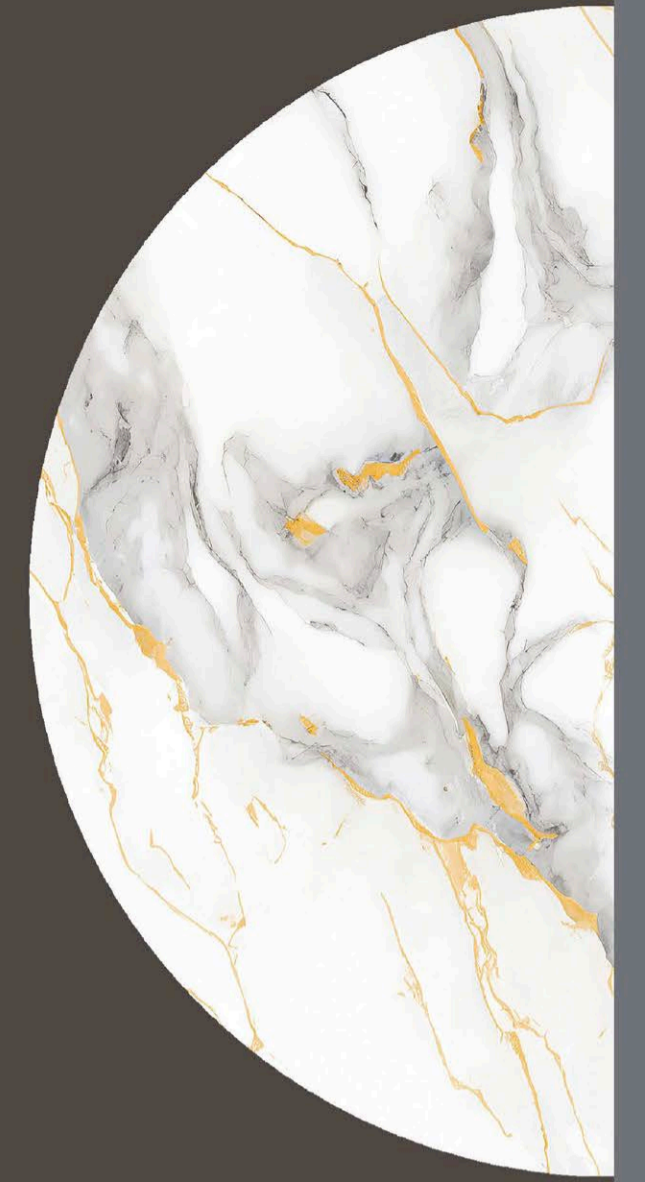

ENDLESS
TINUS GOLD

- FINISH
  INKY GLOSSY
- SIZE
  600 x
  1200 mm
- Random
  3 faces