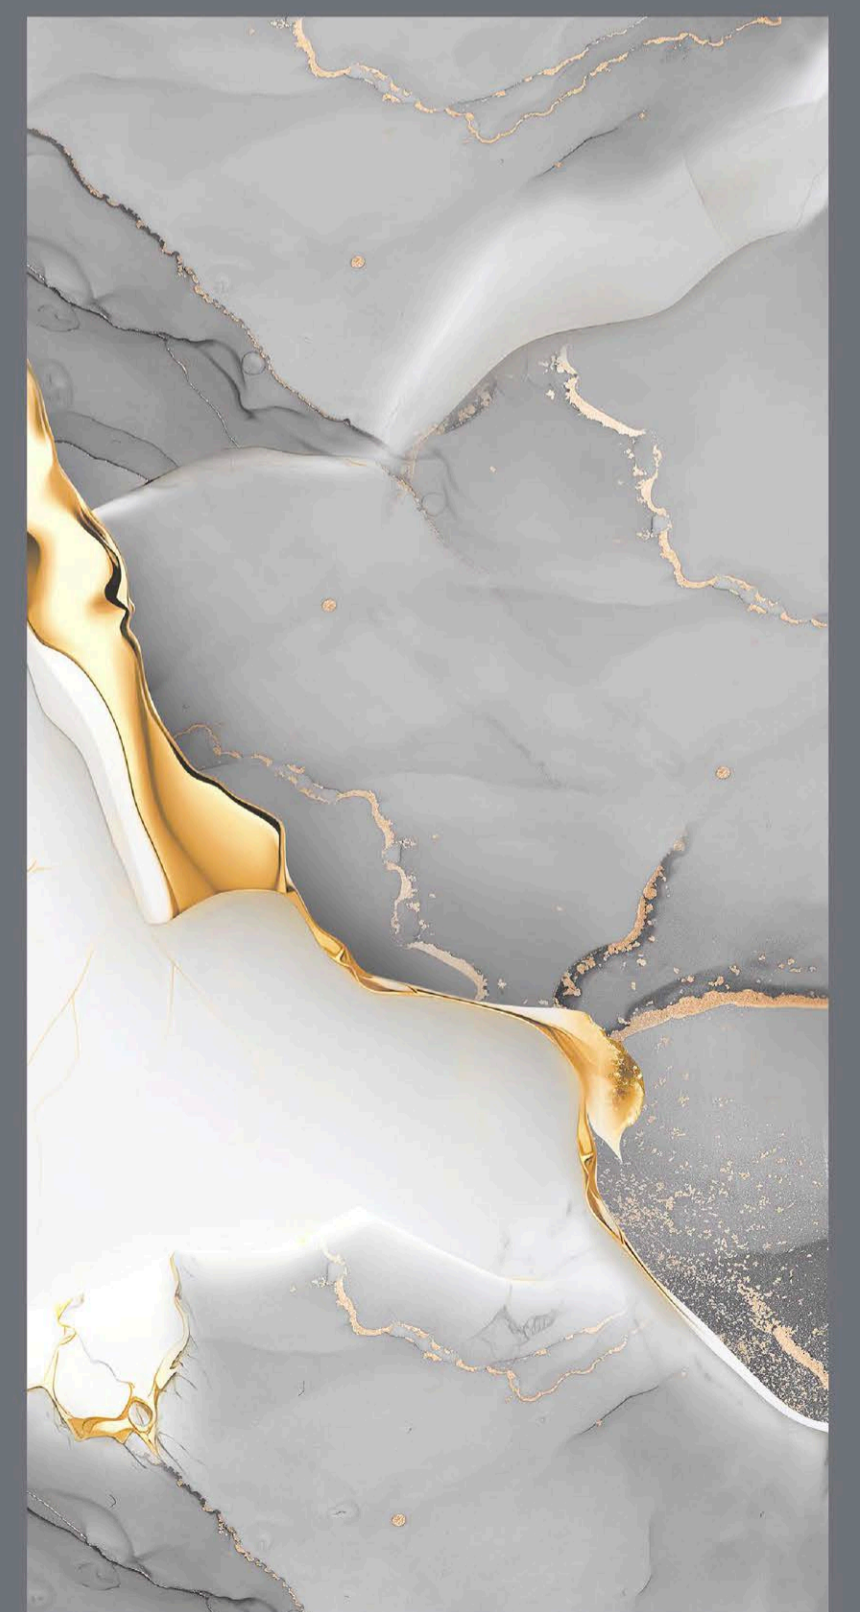

- FINISH  
**INKY GLOSSY**
- SIZE  
600 x  
1200 mm
- Random  
4 faces

LUKE GREY

- FINISH **INKY GLOSSY**
- SIZE **600 x 1200 mm**
- **Random 4 faces**

NEMISH ICE

NEMISH  
ICE

- FINISH  
**INKY GLOSSY**
- SIZE  
**600 x  
1200 mm**
- Random  
**4 faces**