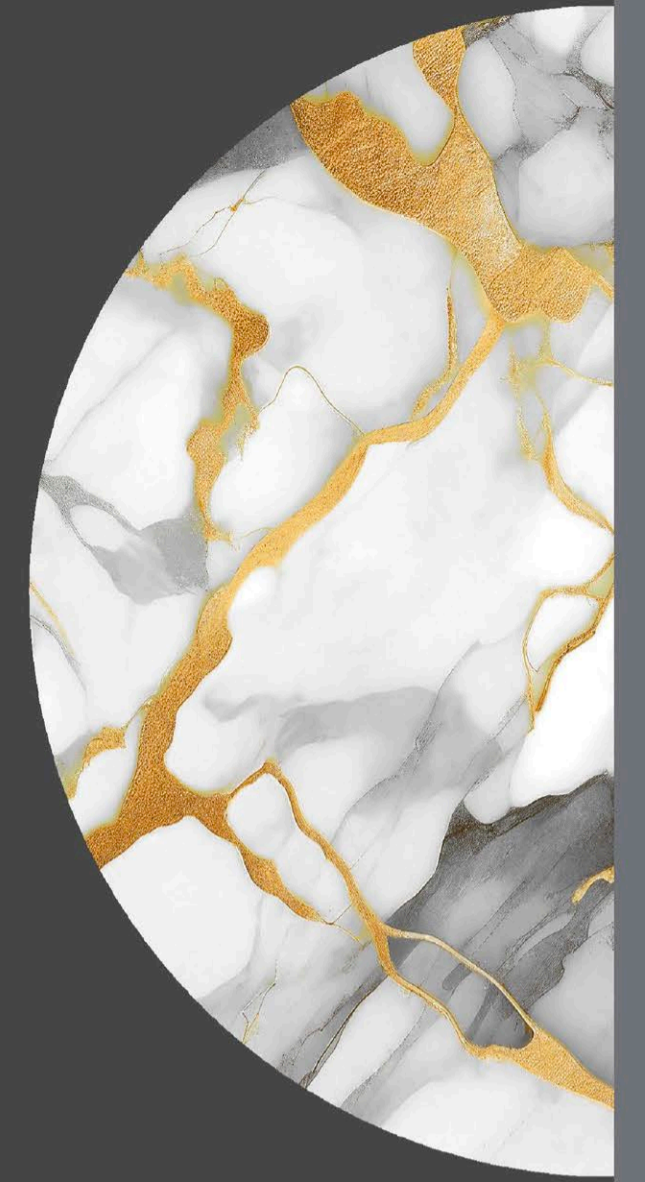

ENDLESS
OPULENT GREY

OPULENT
GREY

FINISH
INKY GLOSSY

SIZE
600 x
1200 mm

Random
2 faces