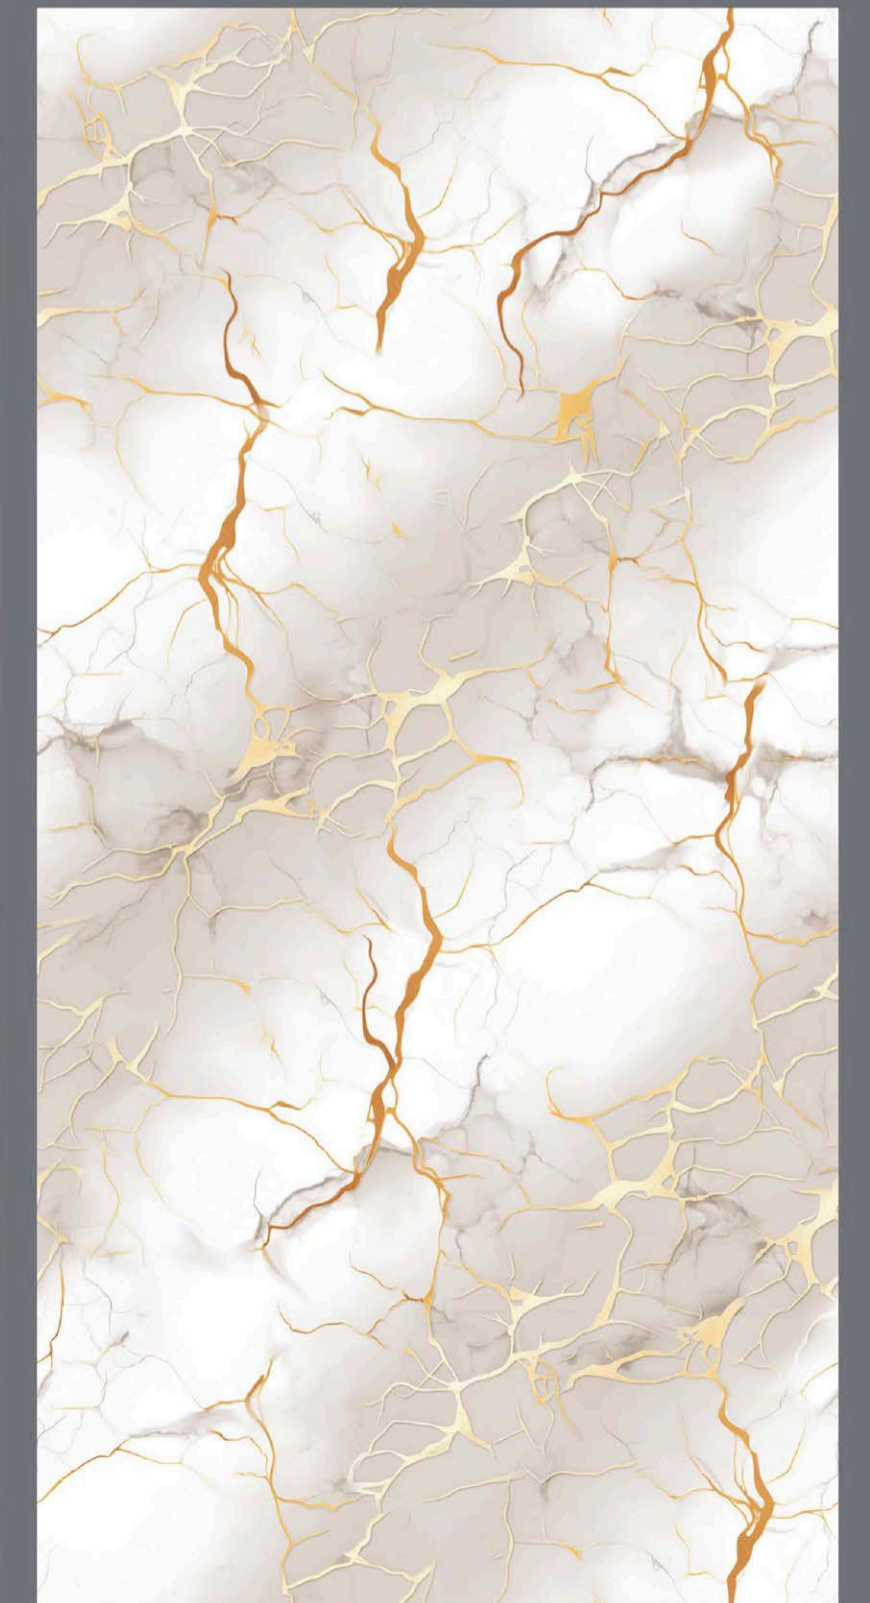

ENDLESS
WONDER COFFE

- FINISH
  INKY GLOSSY
- SIZE
  **600 x
  1200 mm**
- Random
  2 faces

WONDER
COFFE