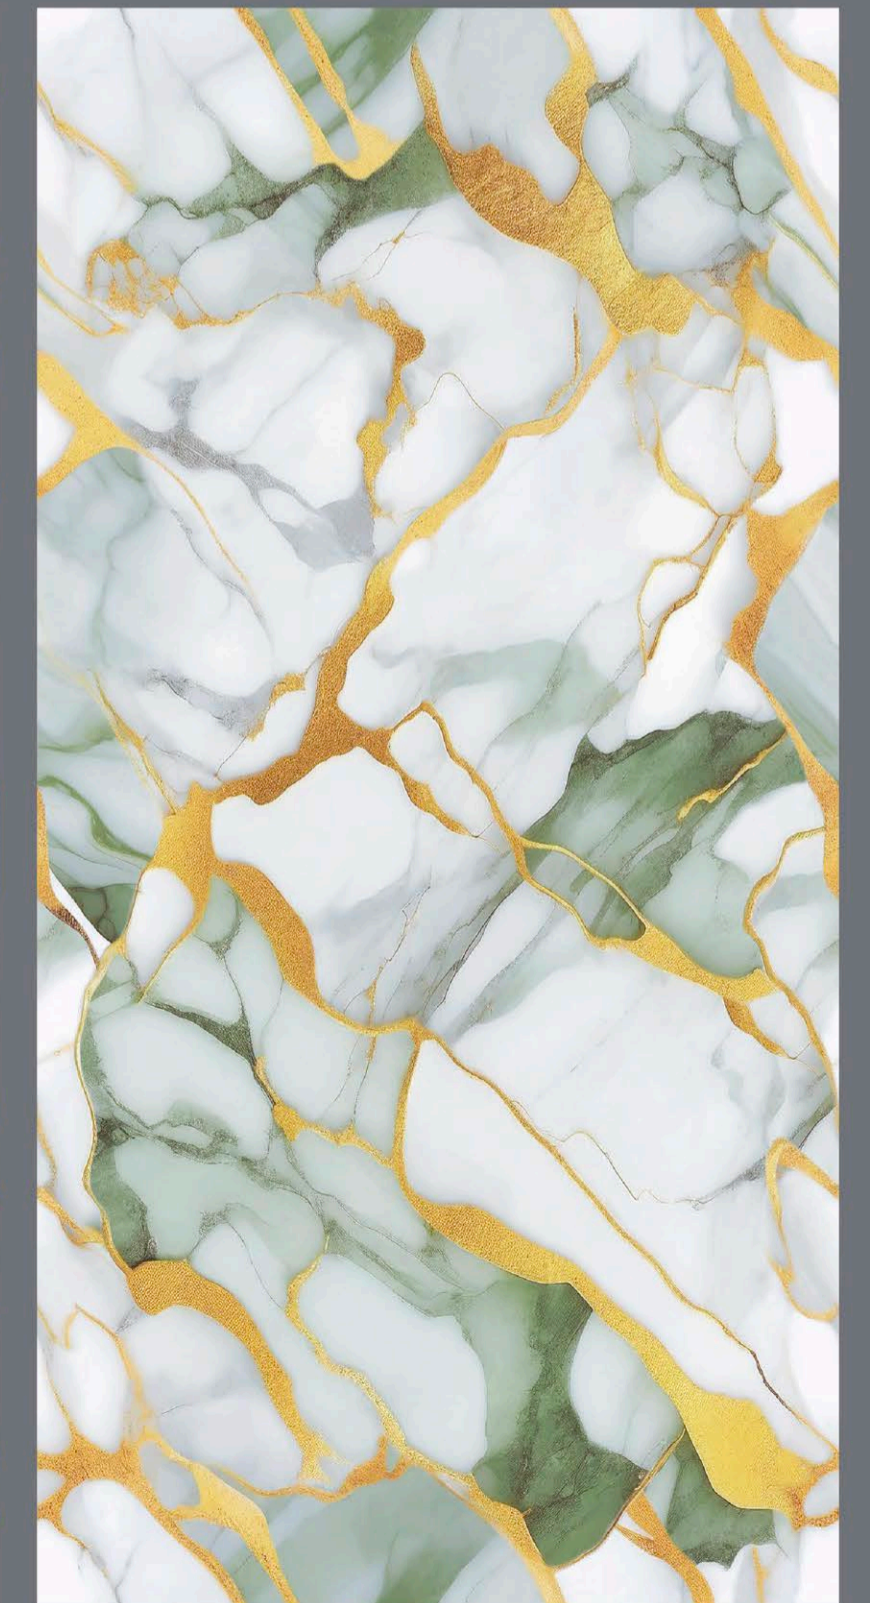

ENDLESS  
OPULENT BLUE

OPULENT  
BLUE

- FINISH  
**INKY GLOSSY**
- SIZE  
600 x  
1200 mm
- Random  
2 faces

ENDLESS  
OPULENT GREEN

OPULENT  
GREEN

- FINISH  
**INKY GLOSSY**
- SIZE  
600 x  
1200 mm
- Random  
2 faces