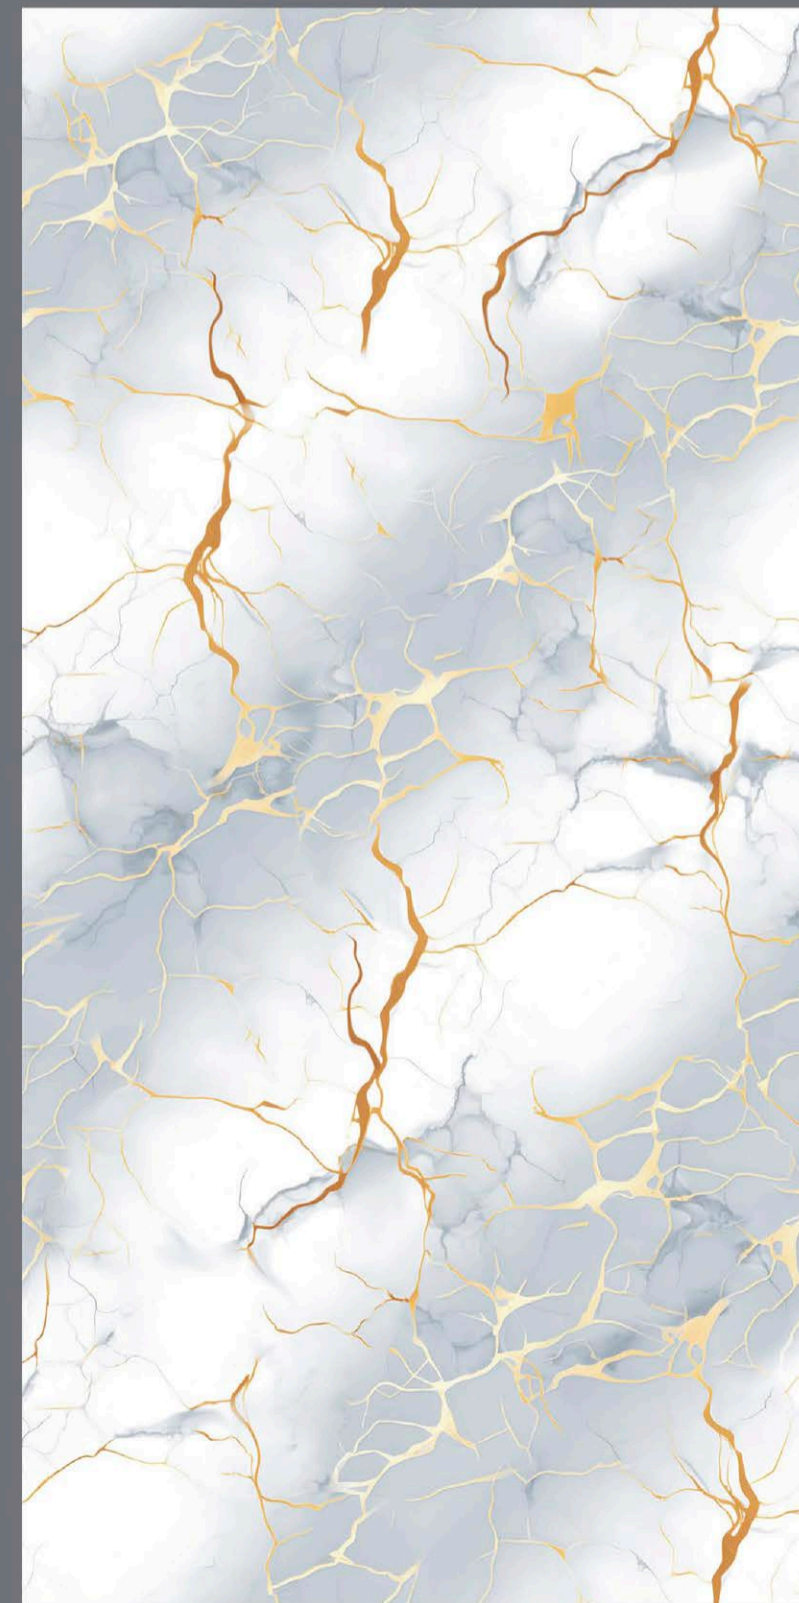

ENDLESS  
TINUS GOLD

TINUS GOLD

- FINISH  
**INKY GLOSSY**
- SIZE  
600 x  
1200 mm
- Random  
3 faces

ENDLESS  
WONDER AQUA

WONDER  
AQUA

- FINISH  
**INKY GLOSSY**
- SIZE  
**600 x  
1200 mm**
- Random  
**2 faces**