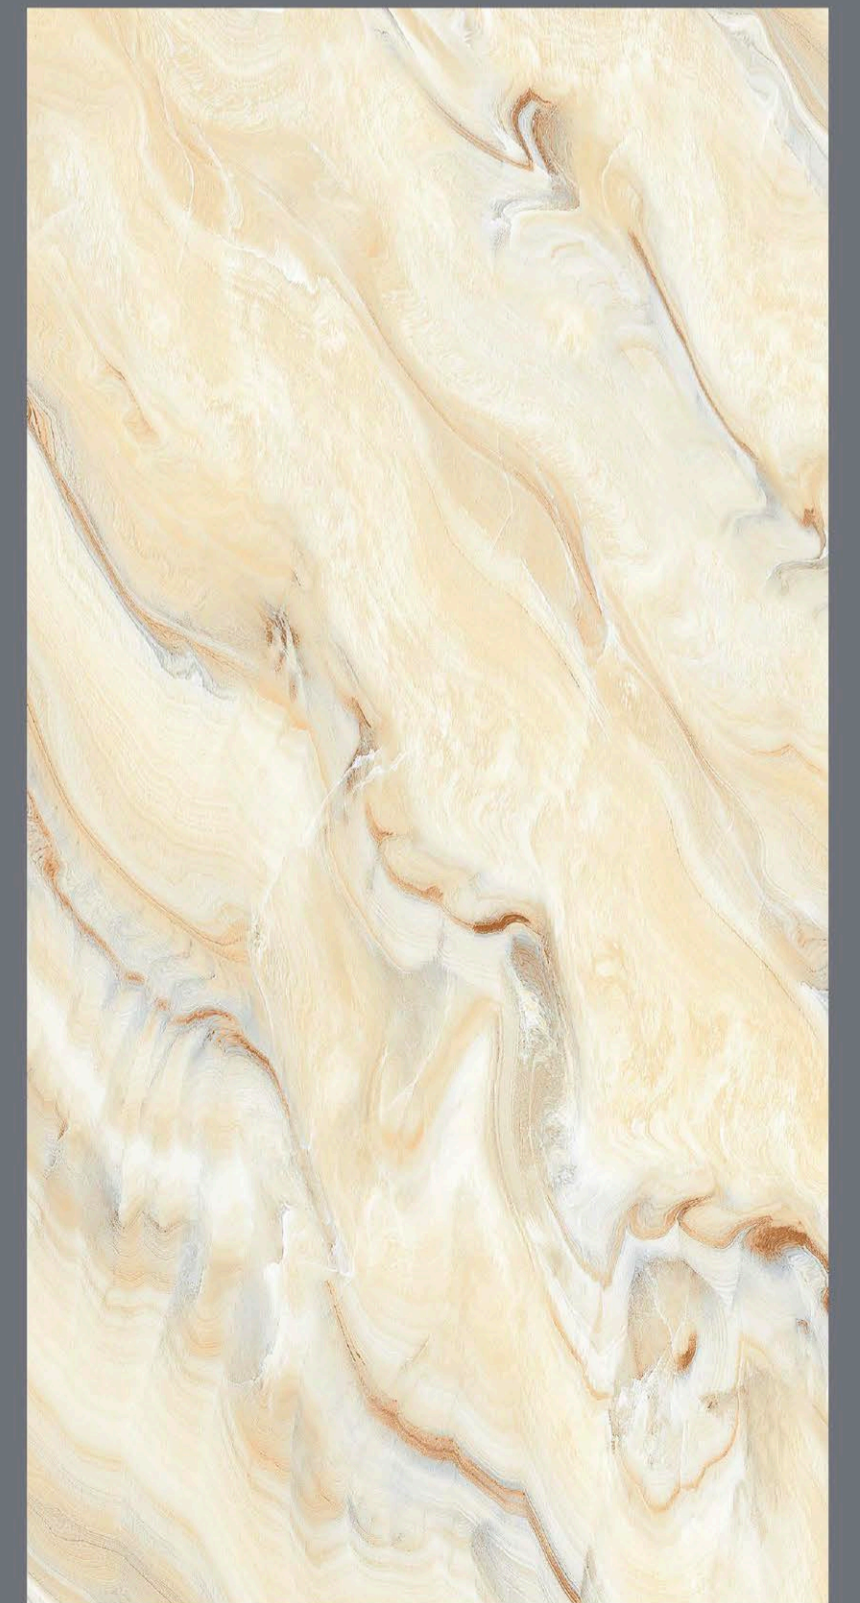

SEONI LAME

- FINISH
  INKY GLOSSY
- SIZE
  600 x 1200 mm
- Random
  5 faces

SEONI
LAME