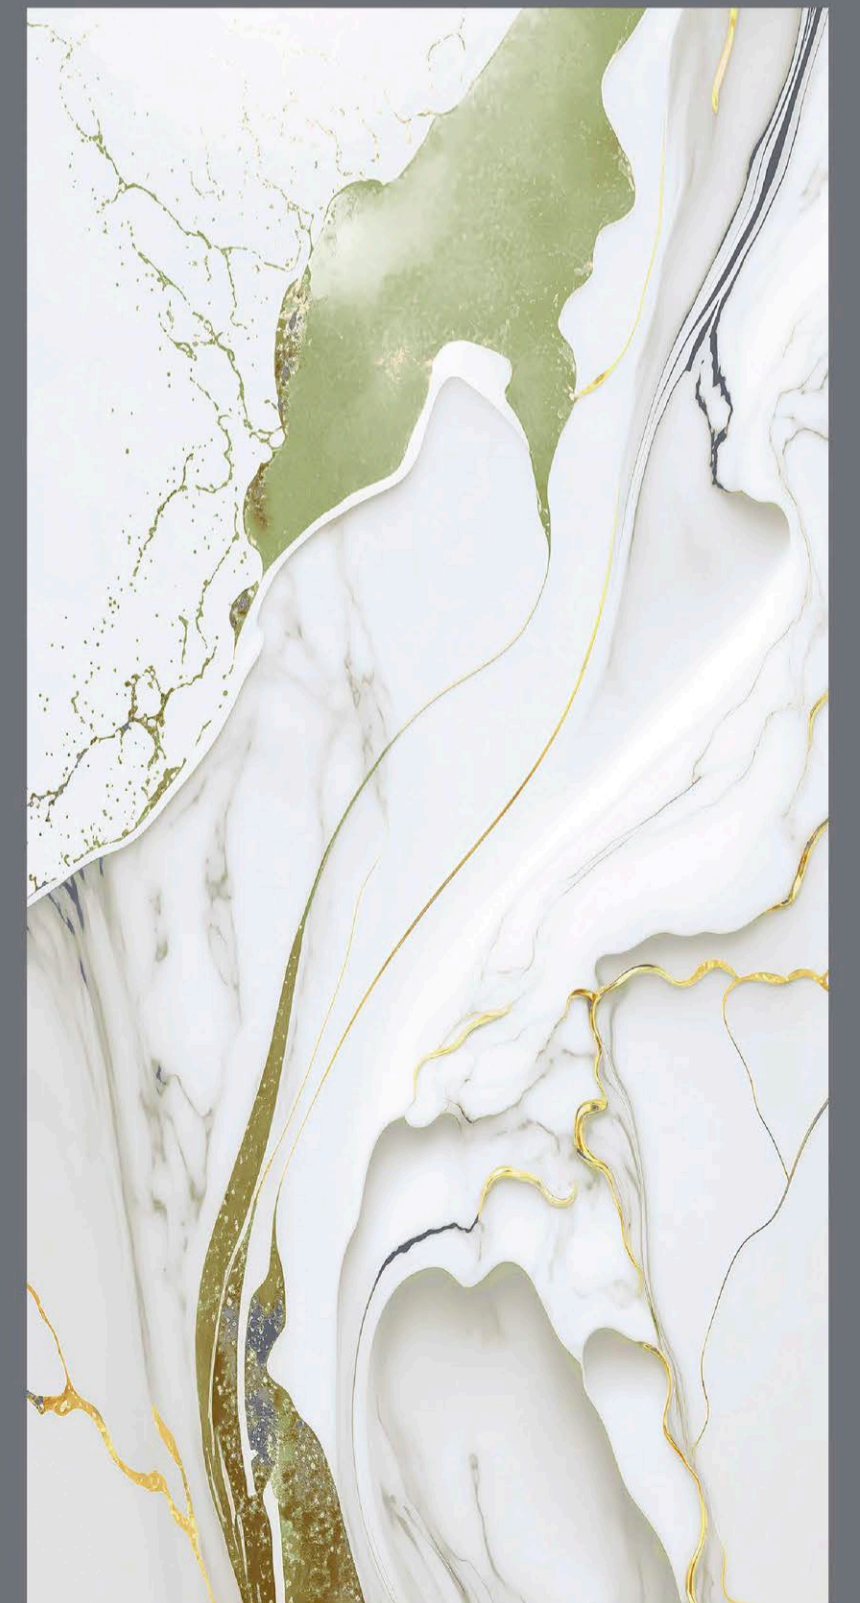

FENIC GREEN

- FINISH
  INKY GLOSSY
- SIZE
  600 x 1200 mm
- Random
  4 faces

FENIC
GREEN