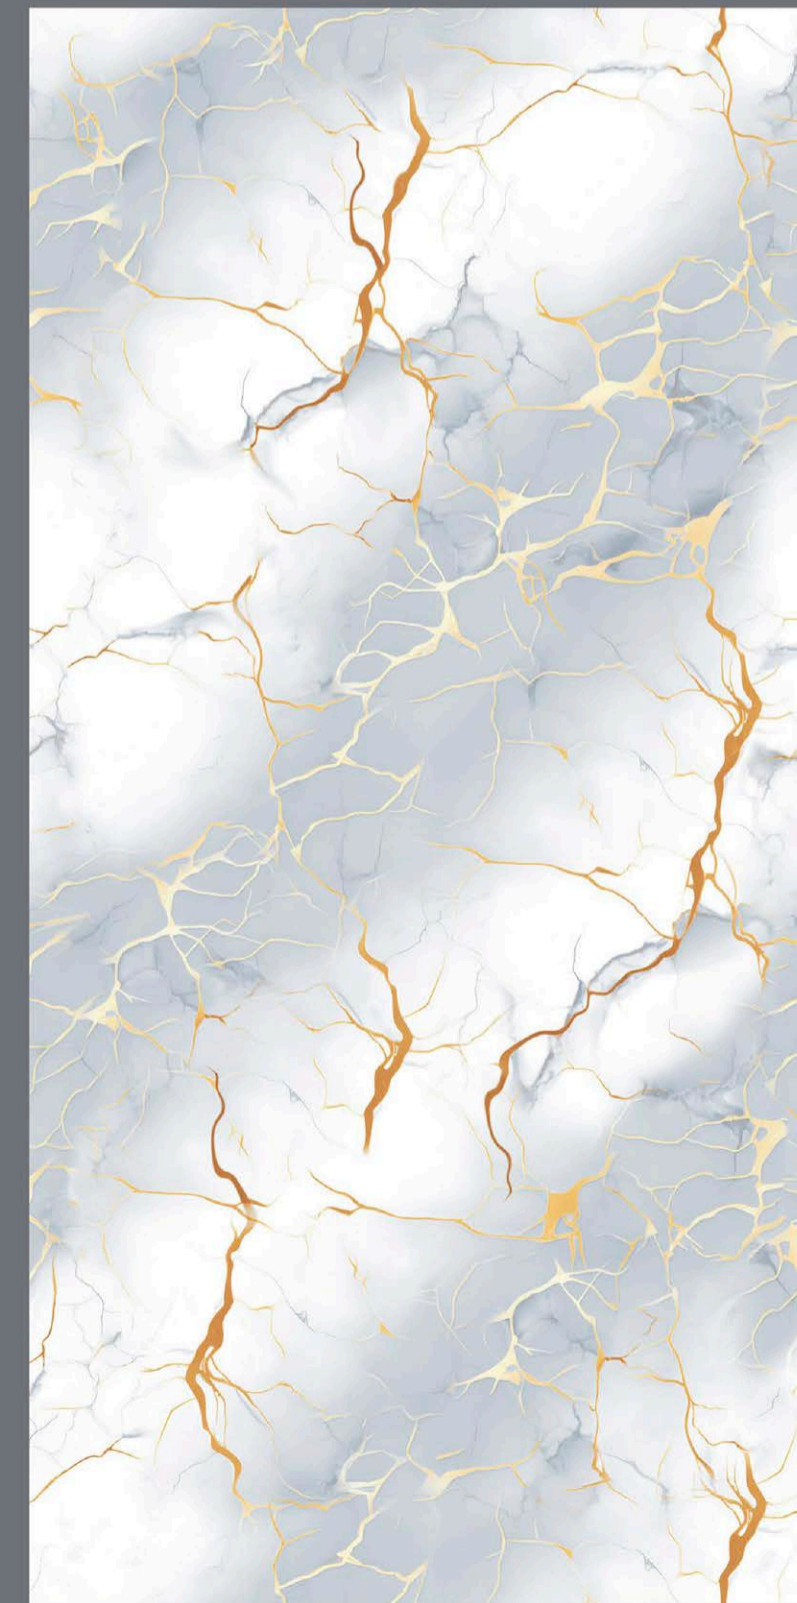

ENDLESS  
TINUS GOLD

TINUS GOLD

- FINISH  
**INKY GLOSSY**
- SIZE  
600 x  
1200 mm
- Random  
3 faces

ENDLESS  
WONDER AQUA

WONDER  
AQUA

- FINISH  
**INKY GLOSSY**
- SIZE  
**600 x  
1200 mm**
- Random  
**2 faces**