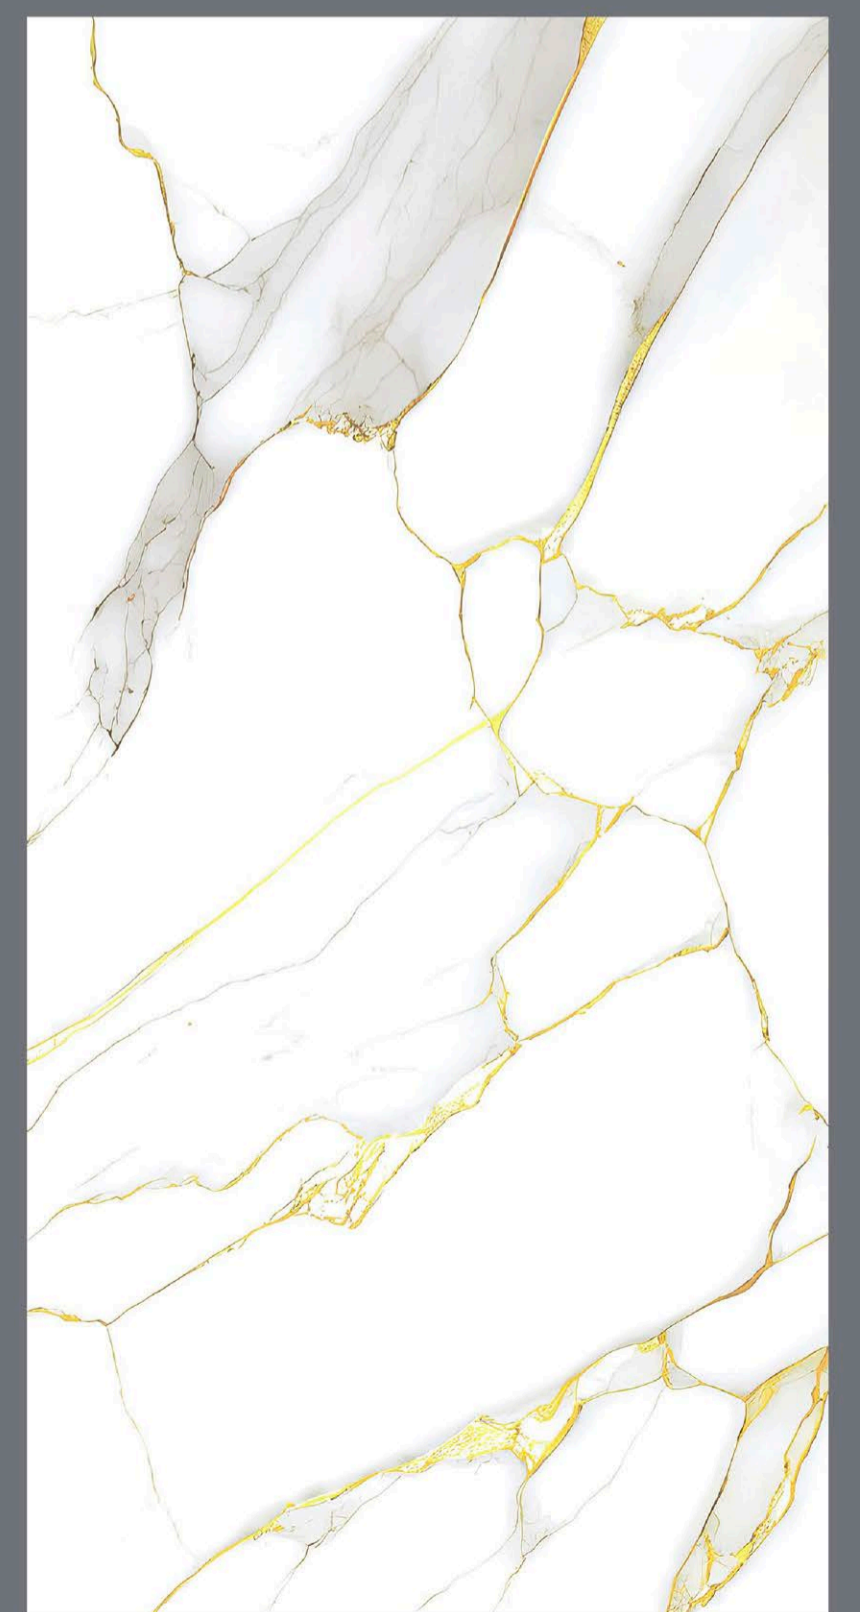

SPLISH AQUA

SPLISH  
AQUA

- FINISH  
**INKY GLOSSY**
- SIZE  
600 x  
1200 mm
- Random  
3 faces

**SURFACE GOLD**

**SURFACE  
GOLD**

- FINISH  
**INKY GLOSSY**
- SIZE  
**600 x  
1200 mm**
- Random  
**3 faces**