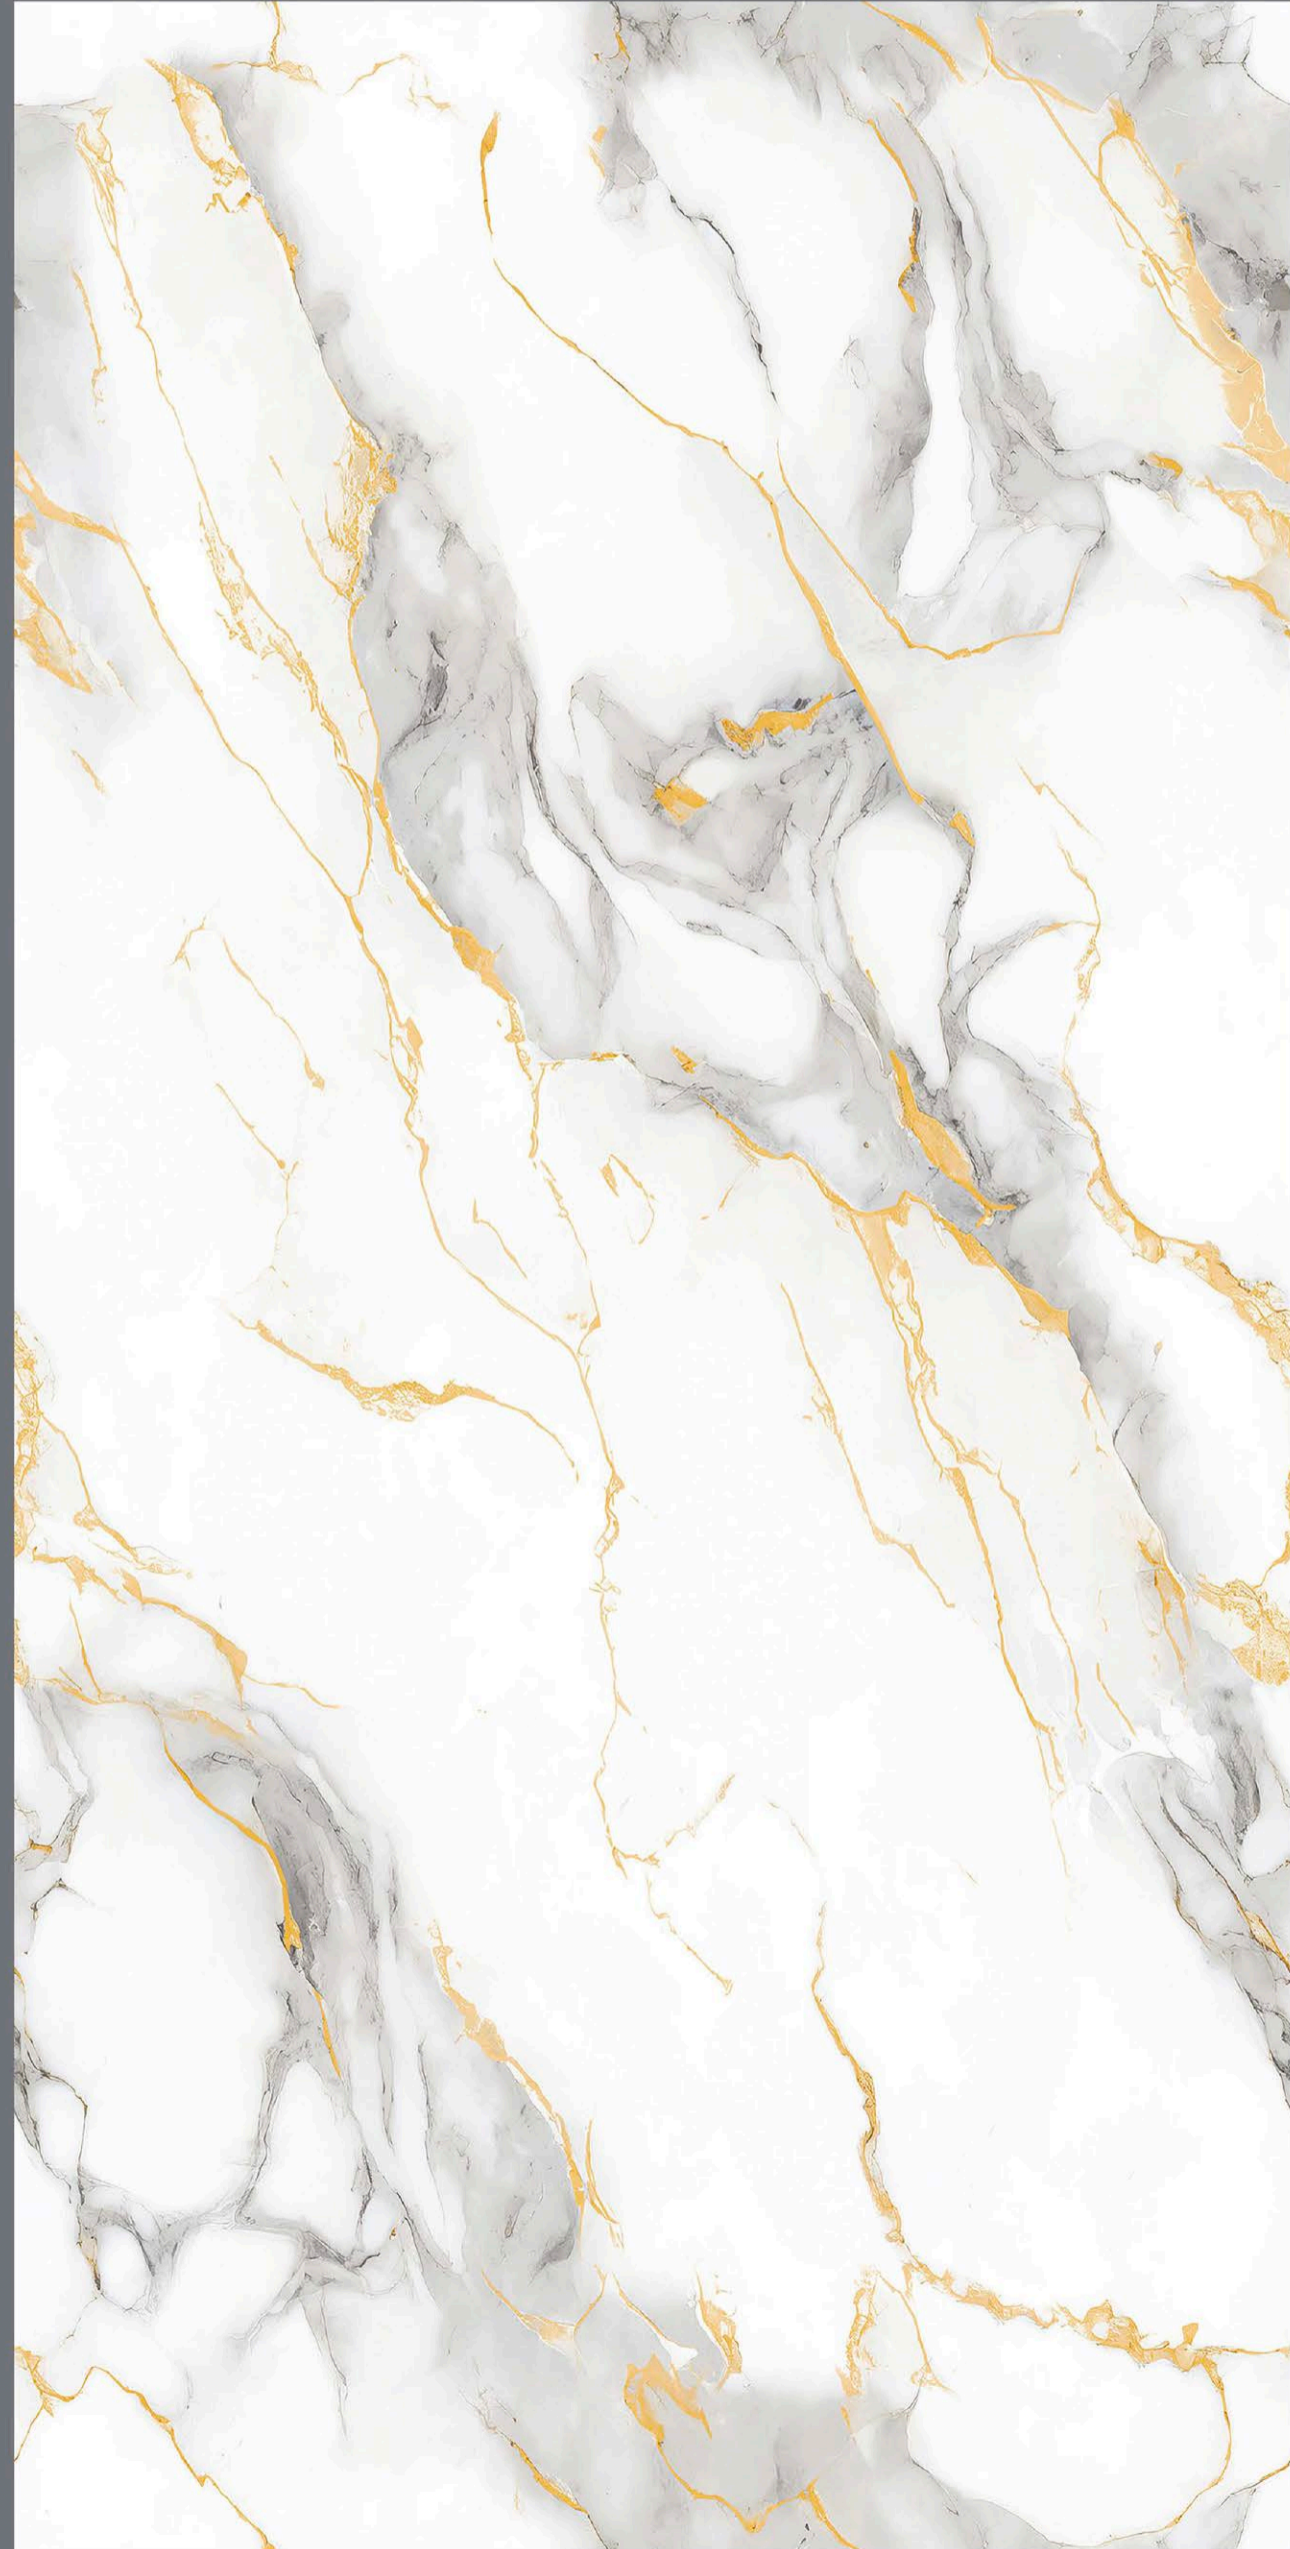

ENDLESS
TINUS GOLD

TINUS GOLD