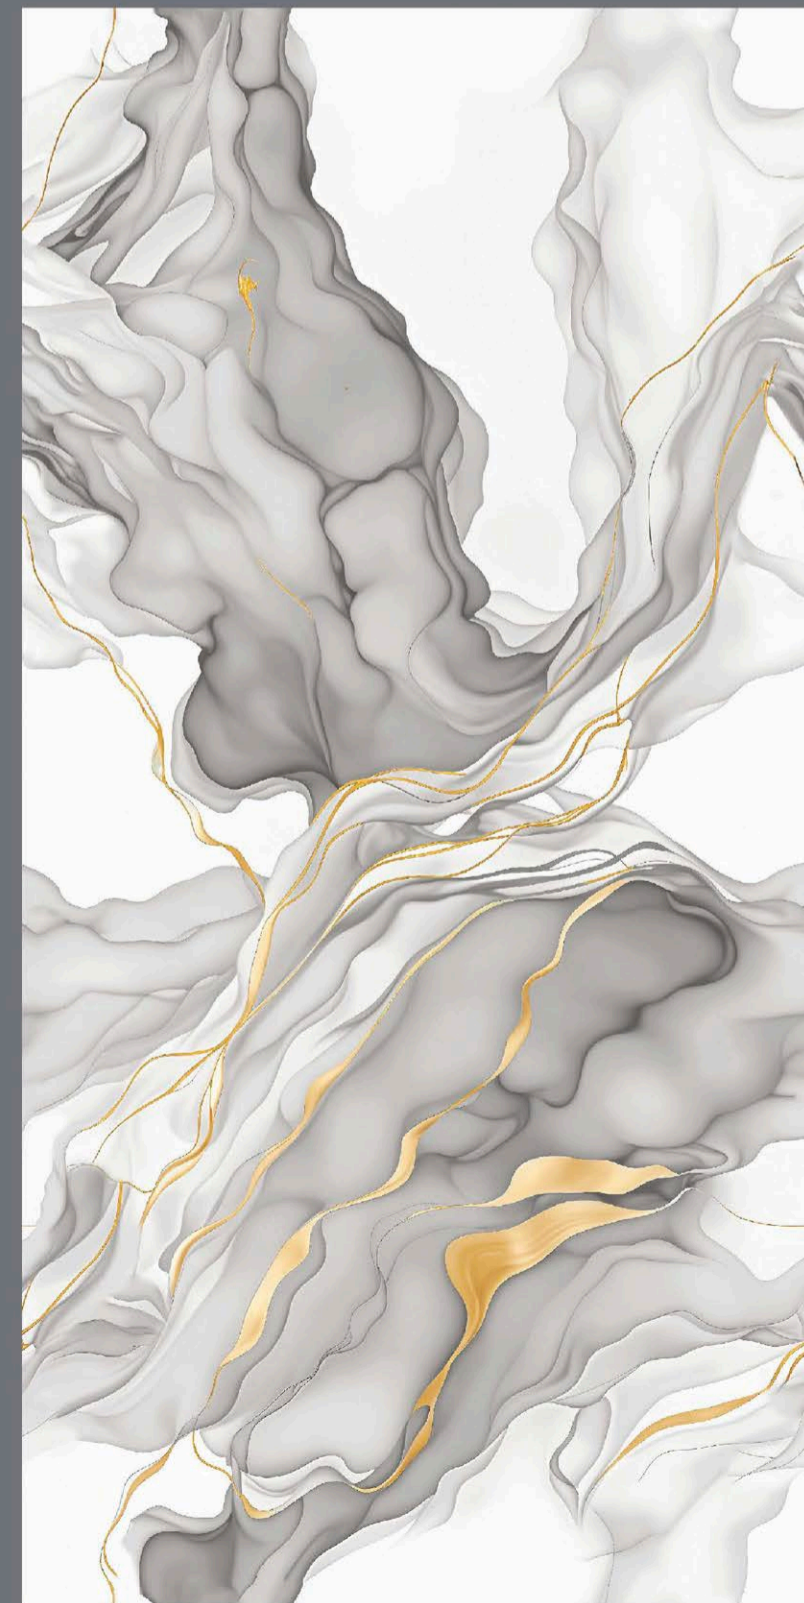

- FINISH
  INKY GLOSSY
- SIZE
  600 x
  1200 mm
- Random
  4 faces