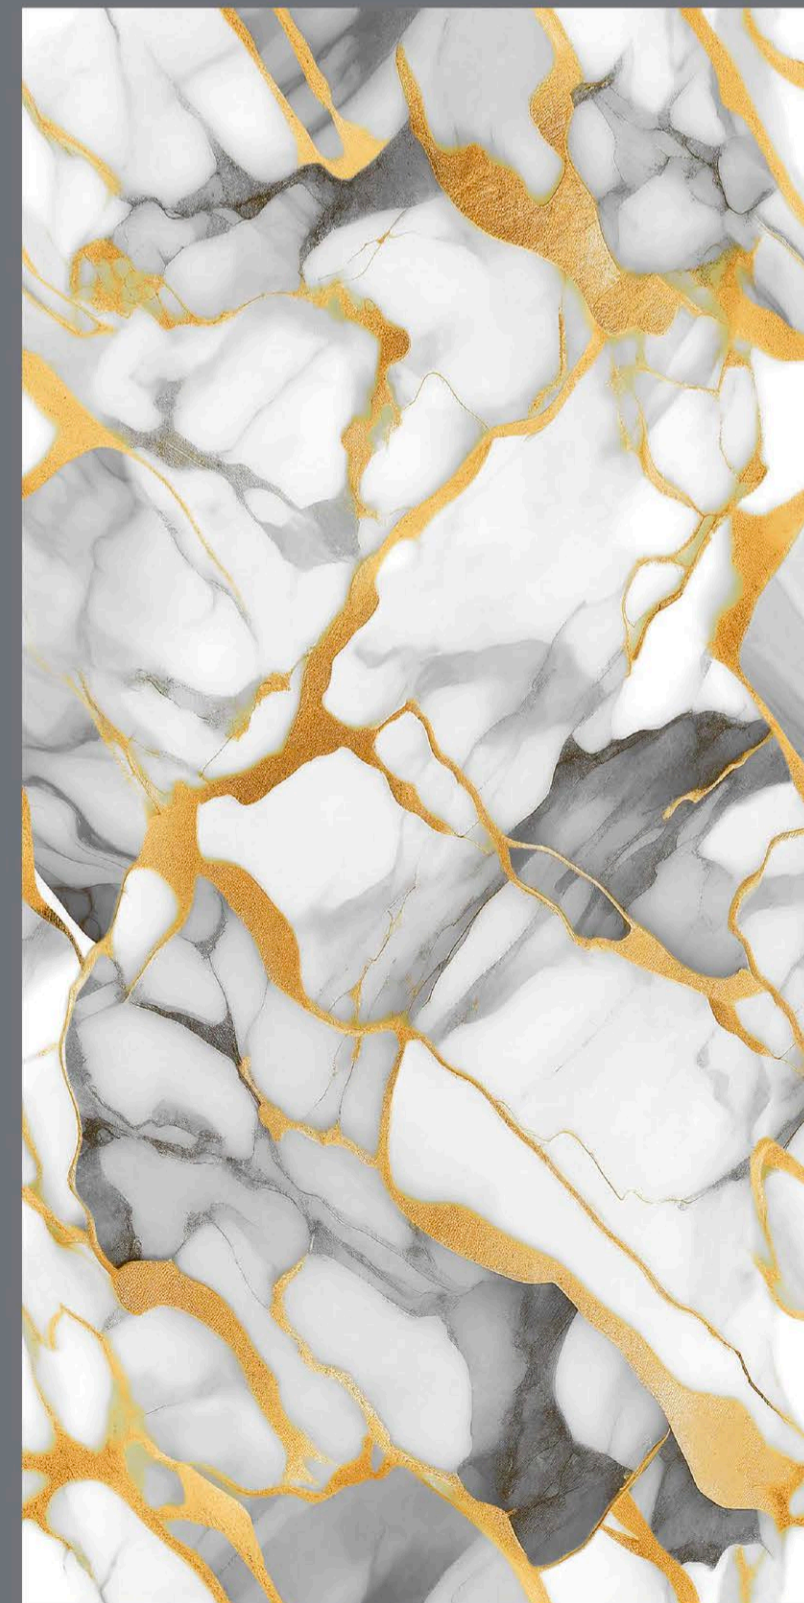

ENDLESS  
OPULENT GREY

OPULENT  
GREY

FINISH  
INKY GLOSSY

SIZE  
600 x  
1200 mm

Random  
2 faces

ENDLESS  
PIOCHE AQUA

PIOCHE  
AQUA

- FINISH  
**INKY GLOSSY**
- SIZE  
**600 x  
1200 mm**
- Random  
**4 faces**