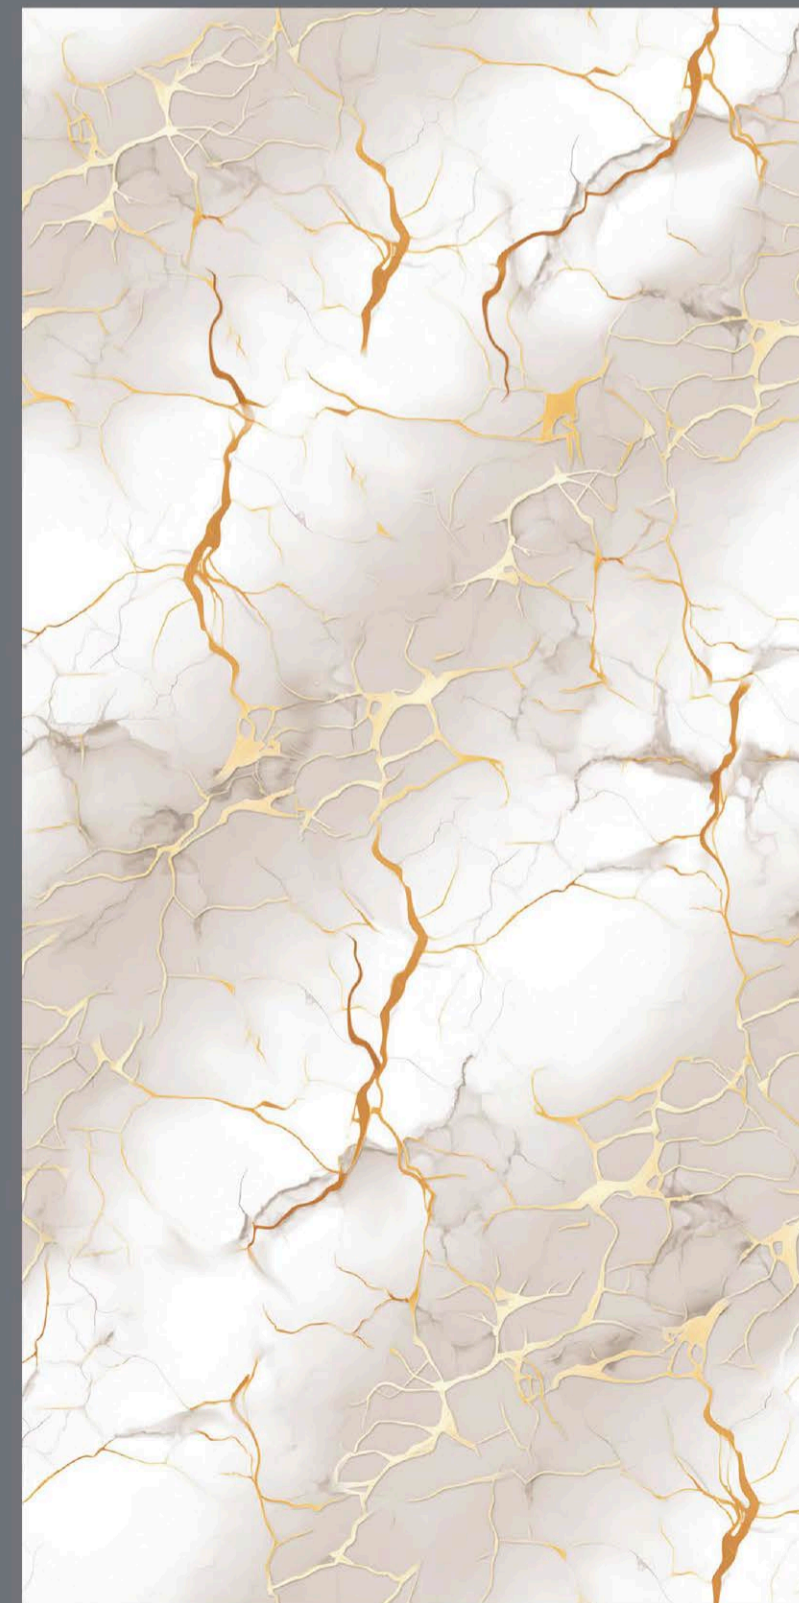

ENDLESS
WONDER COFFE

- FINISH
  INKY GLOSSY
- SIZE
  **600 x
  1200 mm**
- Random
  2 faces

WONDER
COFFE