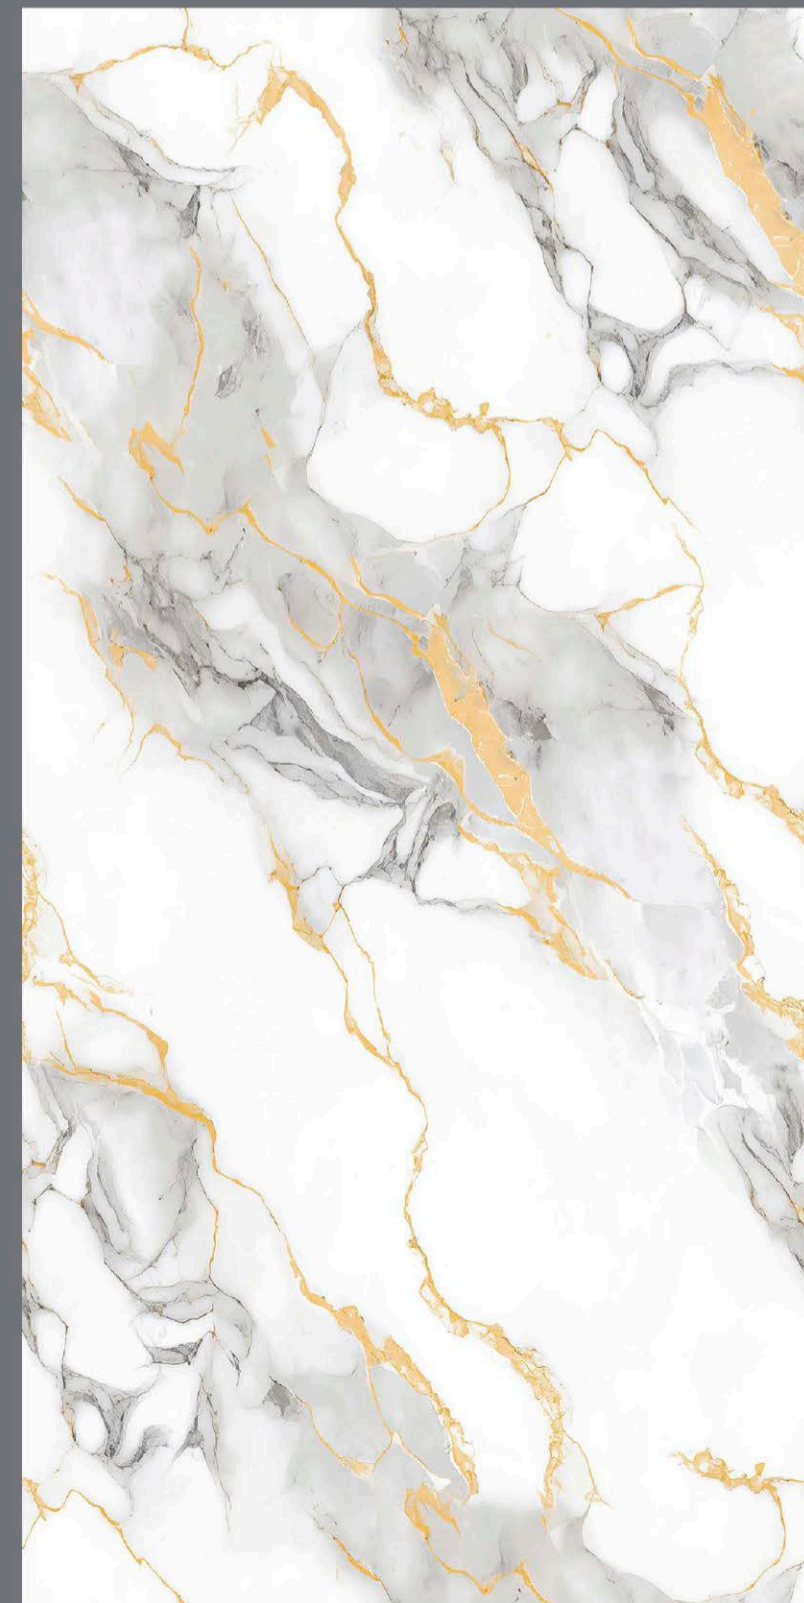

- FINISH
  INKY GLOSSY
- SIZE
  600 x
  1200 mm
- Random
  3 faces