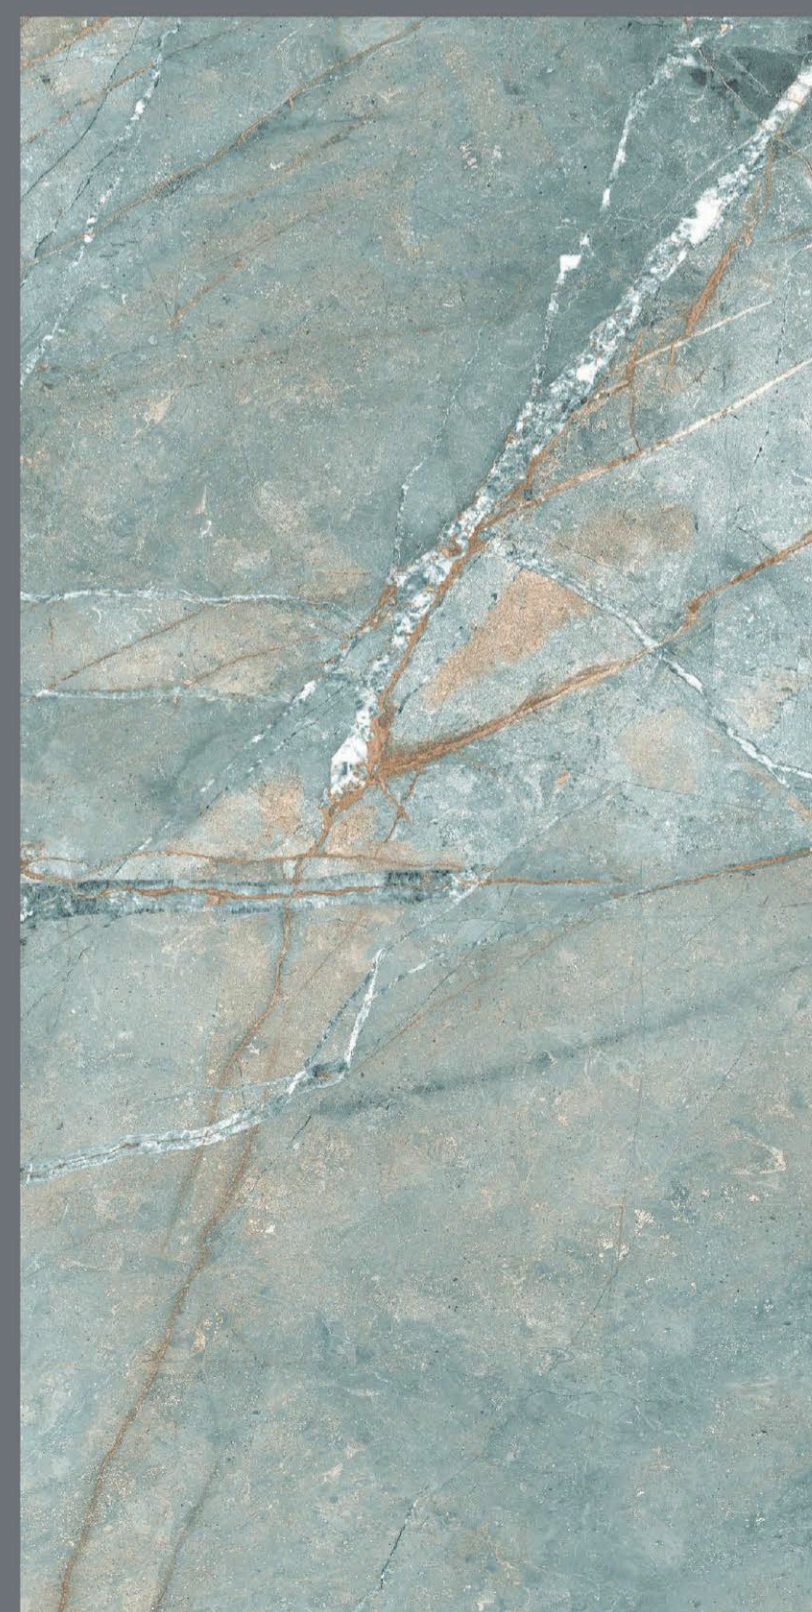

TREMONTO TEAL

- FINISH  
**INKY GLOSSY**
- SIZE  
**600 x 1200 mm**
- Random  
**3 faces**

TREMONTO  
TEAL

VISTA FOREST

VISTA  
FOREST

- FINISH  
**INKY GLOSSY**
- SIZE  
**600 x  
1200 mm**
- Random  
**5 faces**