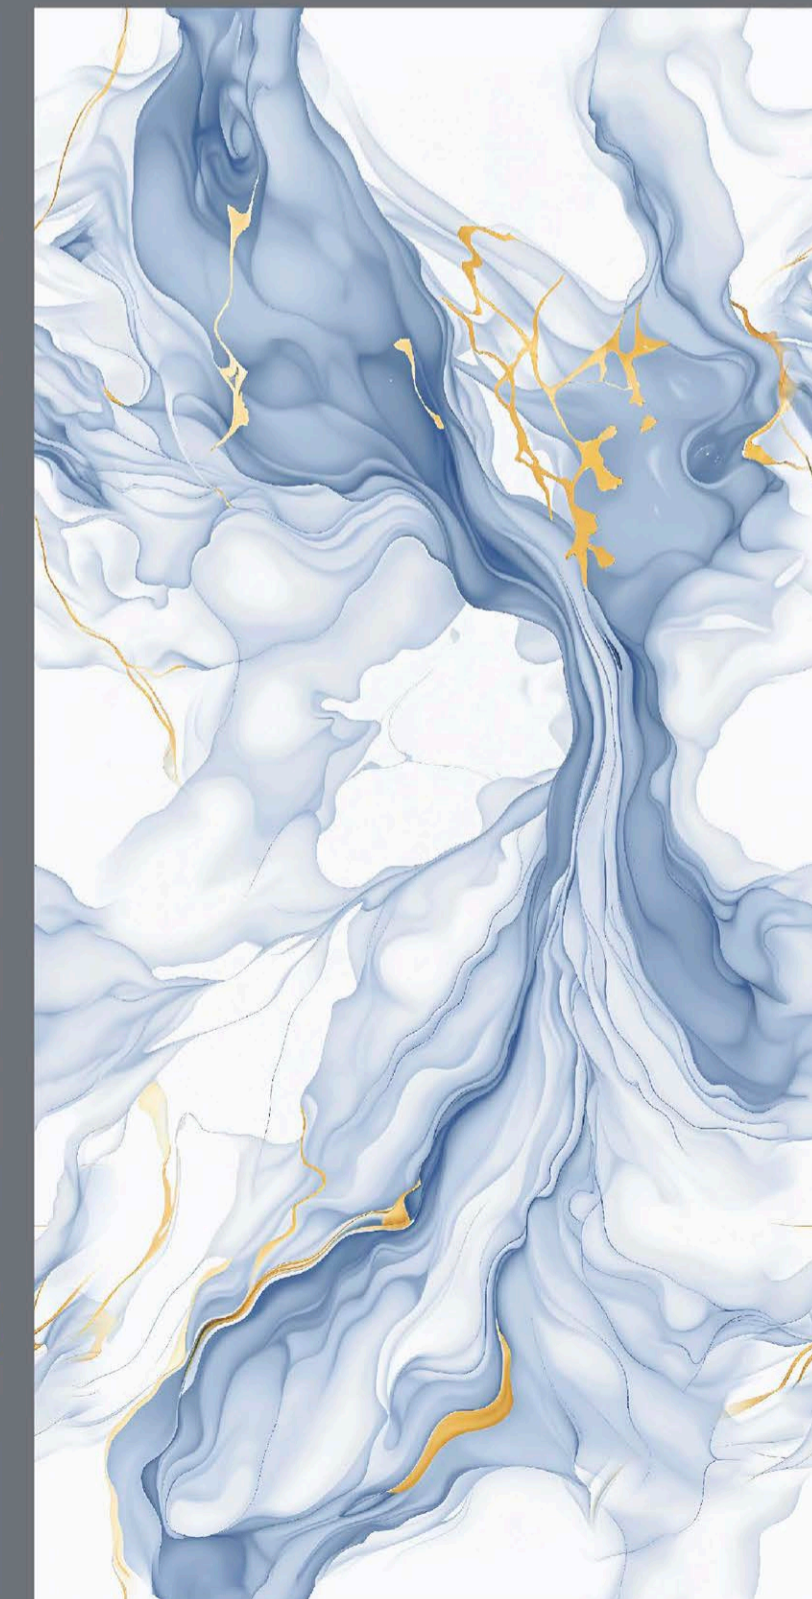

# Masters of contemporary home styles

ENDLESS  
ASTANA BLUE

ASTANA BLUE

- FINISH  
**INKY GLOSSY**
- SIZE  
600 x  
1200 mm
- Random  
4 faces

ENDLESS  
ASTANA GREEN

ASTANA GREEN

- FINISH  
**INKY GLOSSY**
- SIZE  
600 x  
1200 mm
- Random  
4 faces