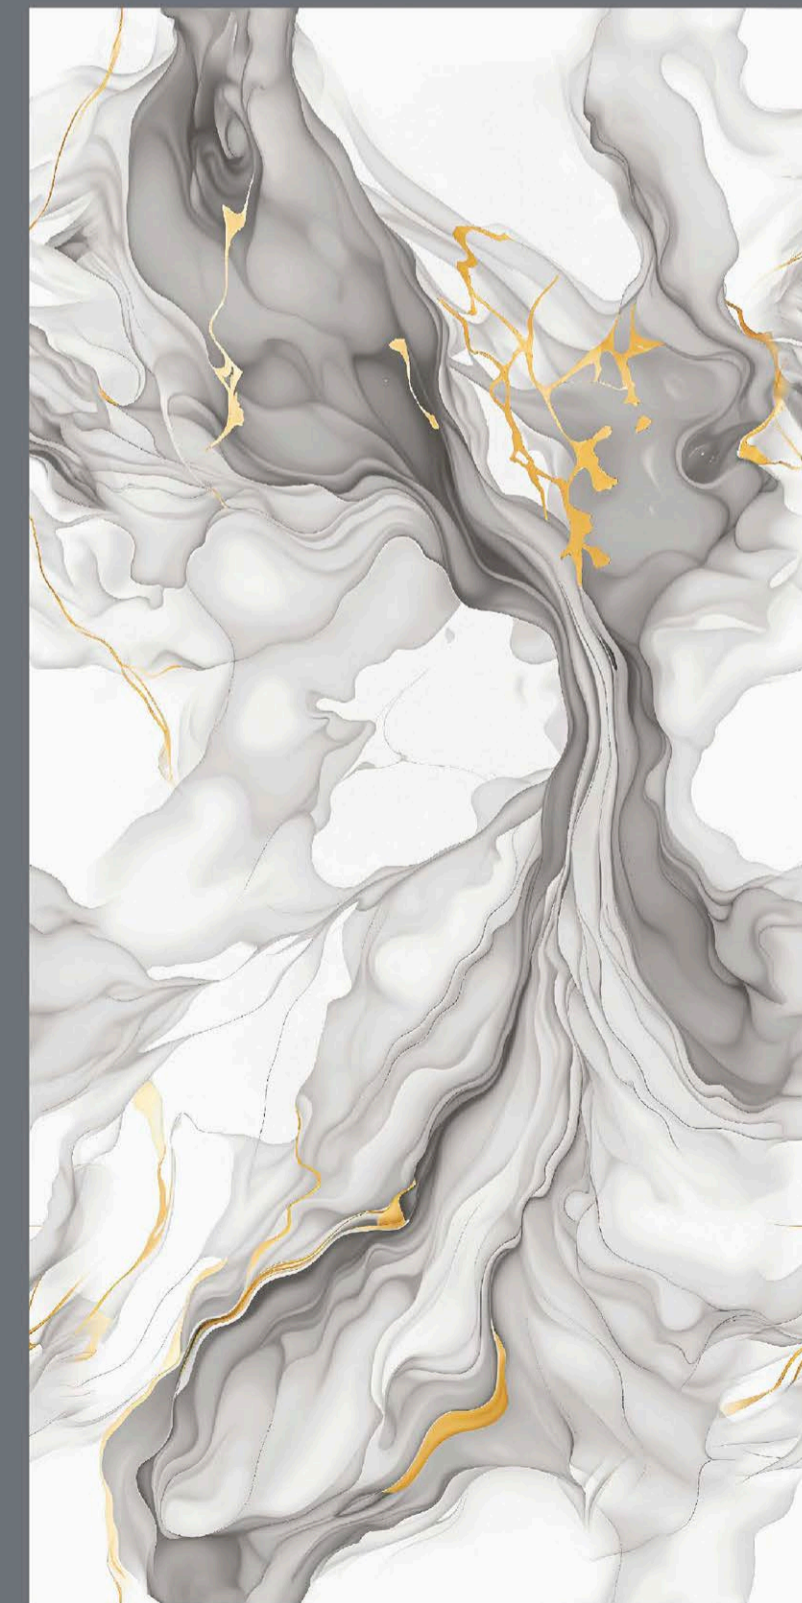

- FINISH
  INKY GLOSSY
- SIZE
  600 x
  1200 mm
- Random
  4 faces