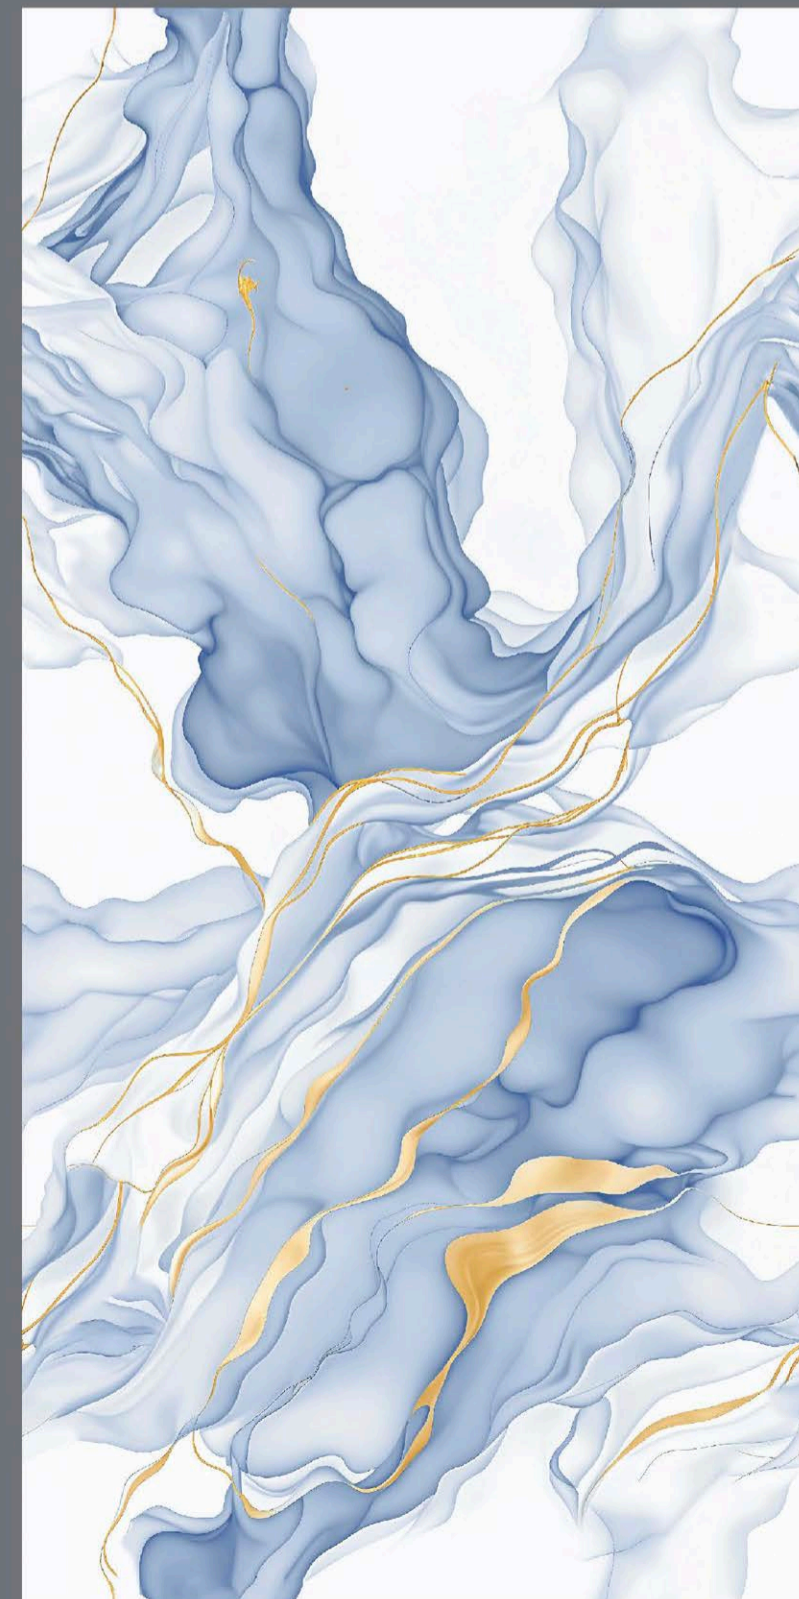

# Masters of contemporary home styles

ENDLESS  
ASTANA BLUE

ASTANA BLUE

- FINISH  
**INKY GLOSSY**
- SIZE  
600 x  
1200 mm
- Random  
4 faces

ENDLESS  
ASTANA GREEN

ASTANA GREEN

- FINISH  
**INKY GLOSSY**
- SIZE  
600 x  
1200 mm
- Random  
4 faces