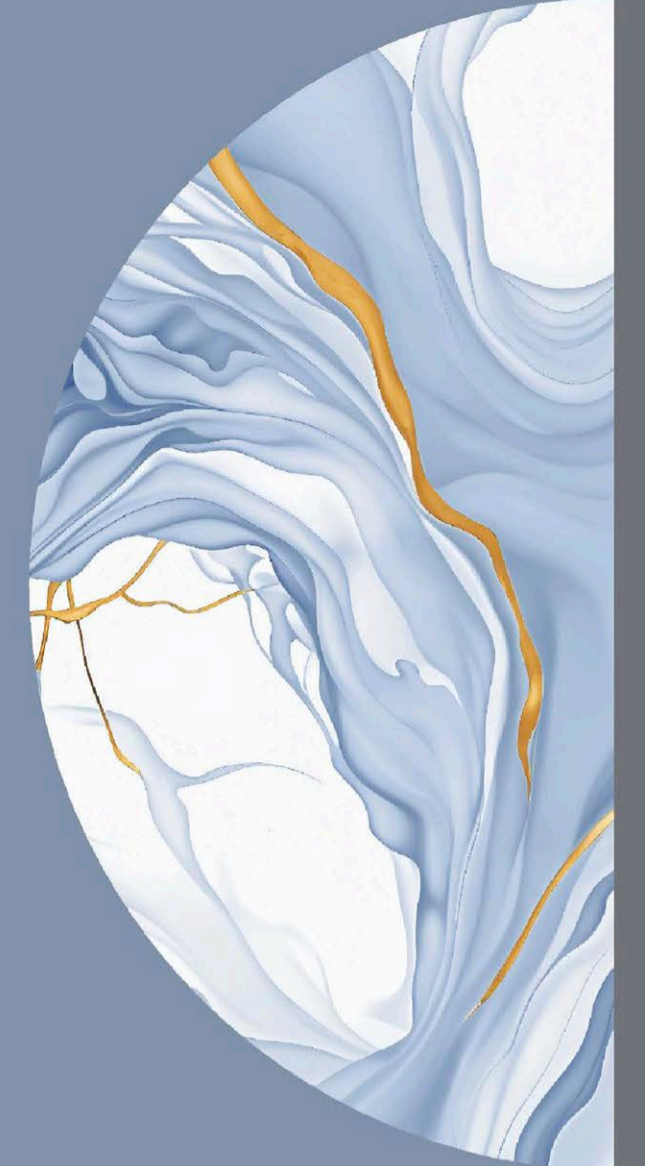

ENDLESS
ASTANA BLUE

ASTANA BLUE

- FINISH
  INKY GLOSSY
- SIZE
  600 x
  1200 mm
- Random
  4 faces