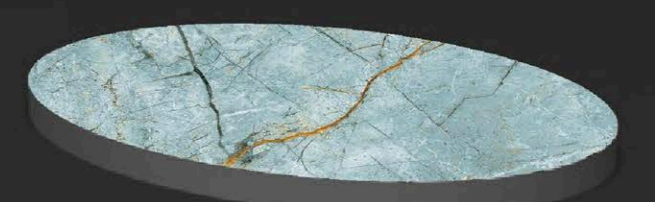

Masters of contemporary home styles