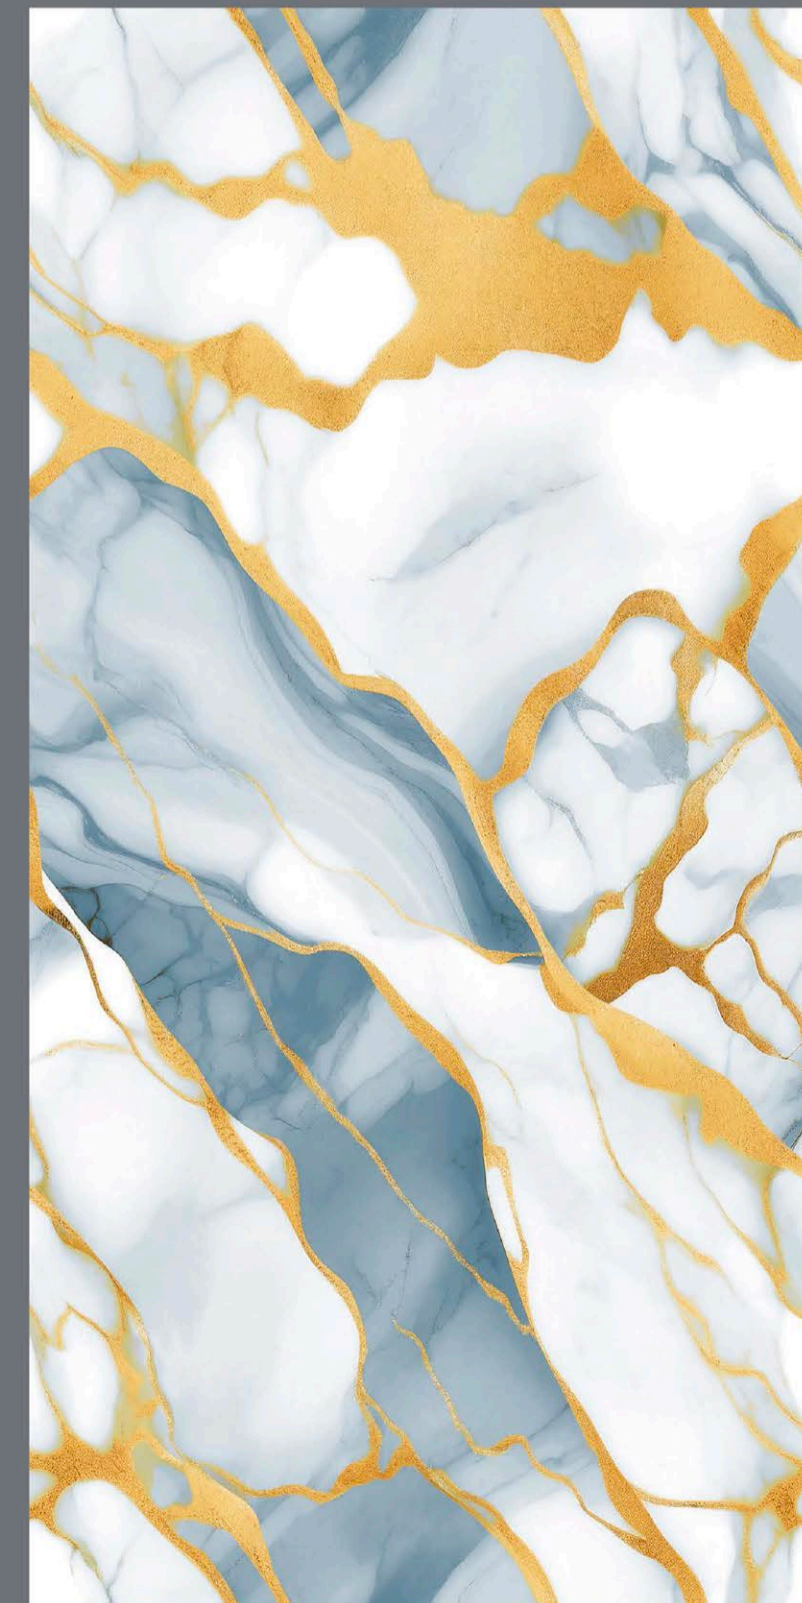

ENDLESS  
ASTANA GREY

ASTANA GREY

- FINISH  
**INKY GLOSSY**
- SIZE  
600 x  
1200 mm
- Random  
4 faces

ENDLESS  
OPULENT AQUA

OPULENT  
AQUA

- FINISH  
**INKY GLOSSY**
- SIZE  
600 x  
1200 mm
- Random  
2 faces