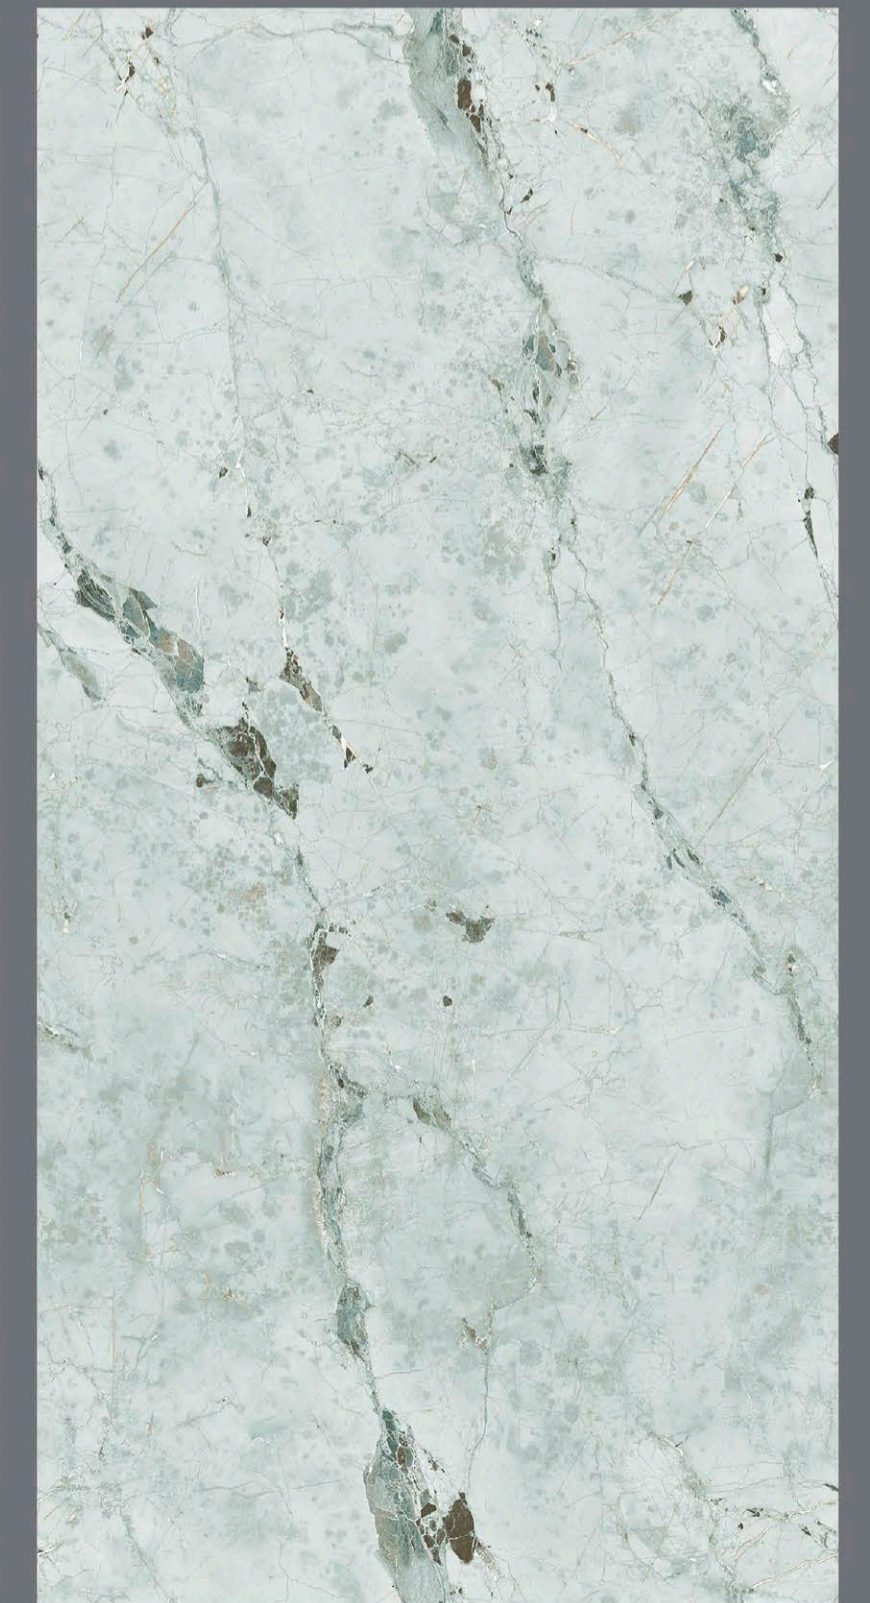

ENDLESS  
OPULENT GREY

OPULENT  
GREY

FINISH  
INKY GLOSSY

SIZE  
600 x  
1200 mm

Random  
2 faces

ENDLESS  
PIOCHE AQUA

PIOCHE  
AQUA

- FINISH  
**INKY GLOSSY**
- SIZE  
**600 x  
1200 mm**
- Random  
**4 faces**