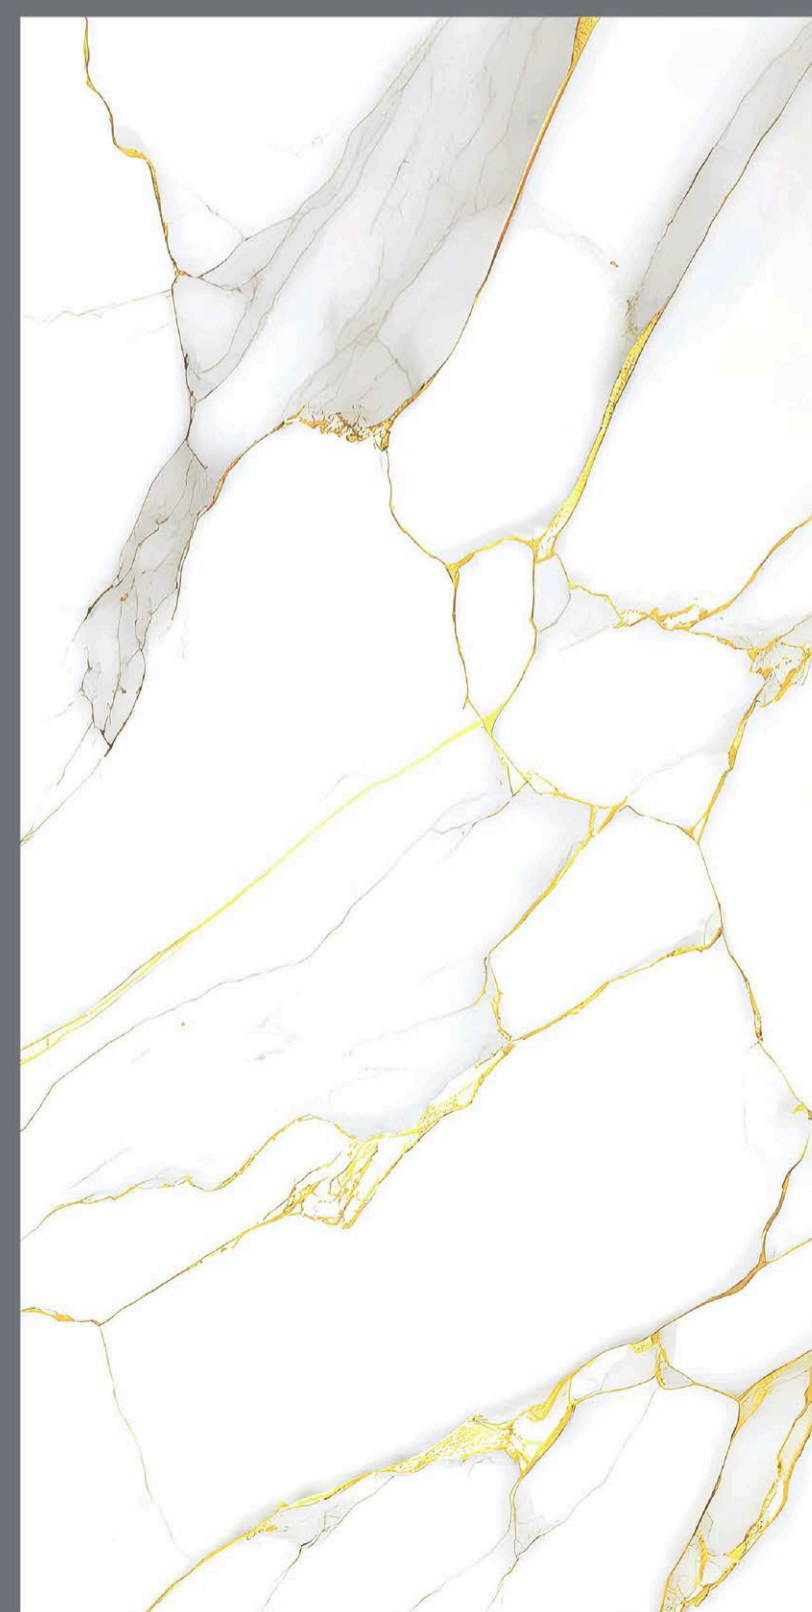

SPLISH AQUA

SPLISH  
AQUA

- FINISH  
**INKY GLOSSY**
- SIZE  
600 x  
1200 mm
- Random  
3 faces

**SURFACE GOLD**

**SURFACE  
GOLD**

- FINISH  
**INKY GLOSSY**
- SIZE  
**600 x  
1200 mm**
- Random  
**3 faces**