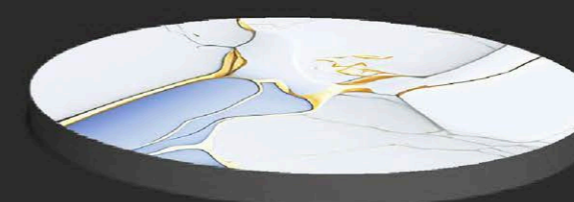

Masters of contemporary home styles