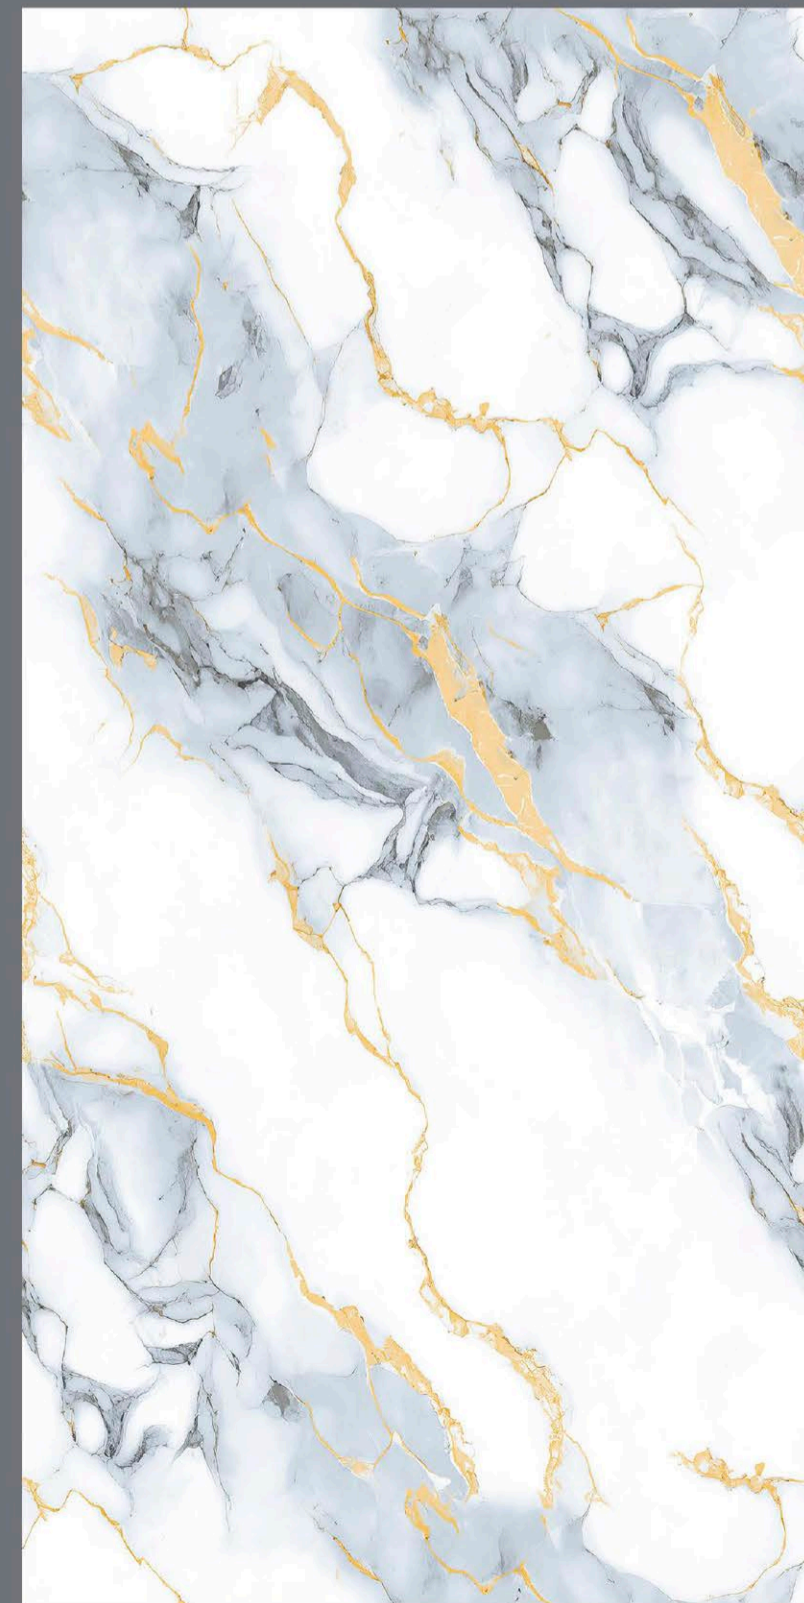

ENDLESS  
TANGO MULTY

TANGO  
MULTY

- FINISH  
**INKY GLOSSY**
- SIZE  
600 x  
1200 mm
- Random  
3 faces

ENDLESS  
TINUS AQUA

TINUS  
AQUA

- FINISH  
**INKY GLOSSY**
- SIZE  
600 x  
1200 mm
- Random  
3 faces