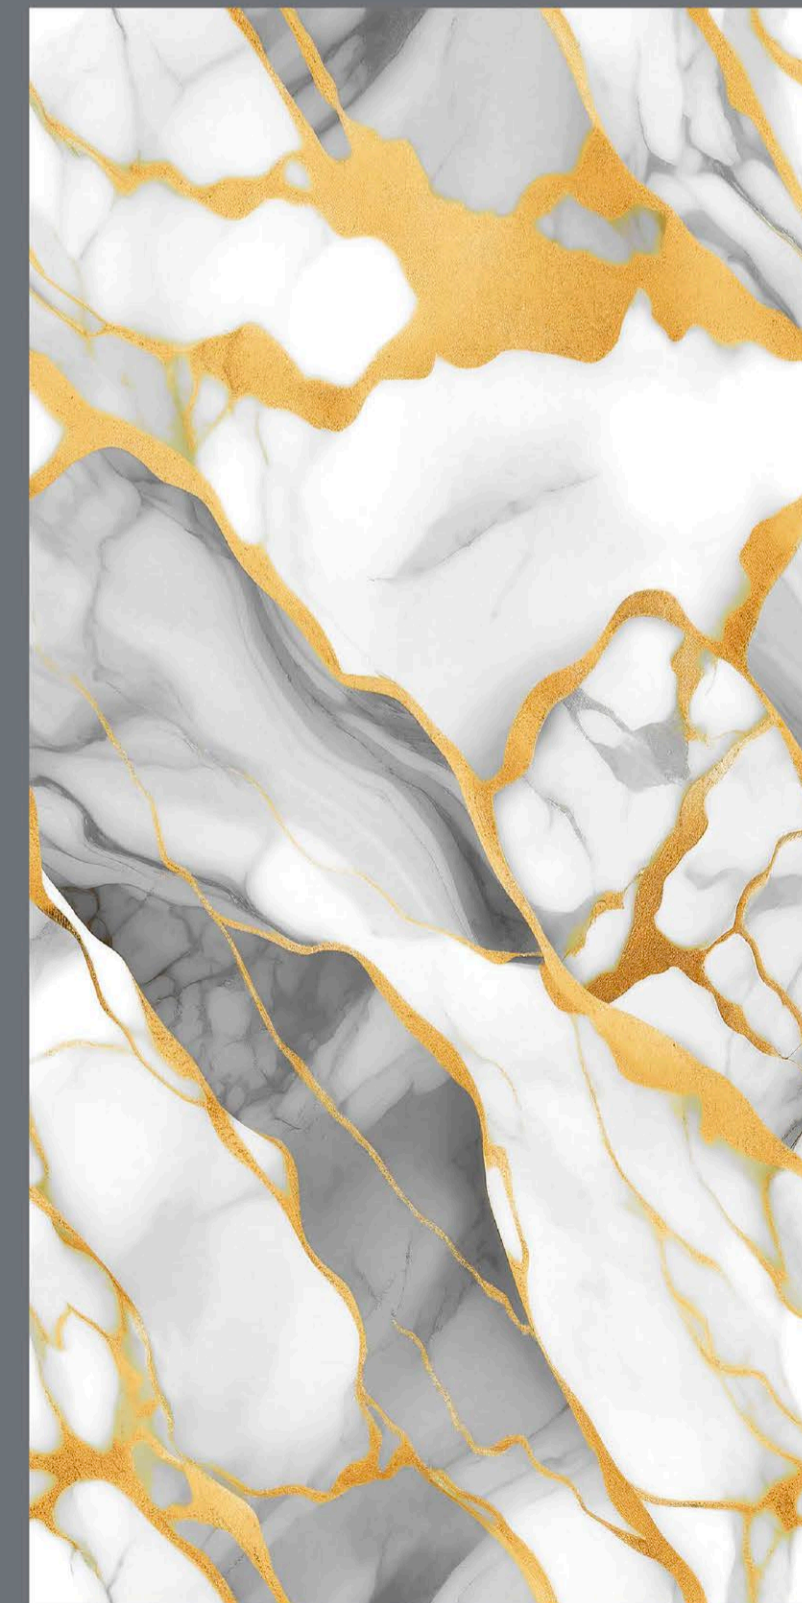

ENDLESS  
OPULENT GREY

OPULENT  
GREY

FINISH  
INKY GLOSSY

SIZE  
600 x  
1200 mm

Random  
2 faces

ENDLESS  
PIOCHE AQUA

PIOCHE  
AQUA

- FINISH  
**INKY GLOSSY**
- SIZE  
**600 x  
1200 mm**
- Random  
**4 faces**