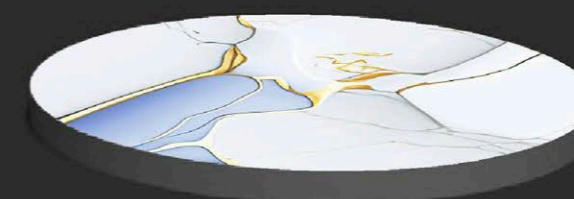

Masters of contemporary home styles