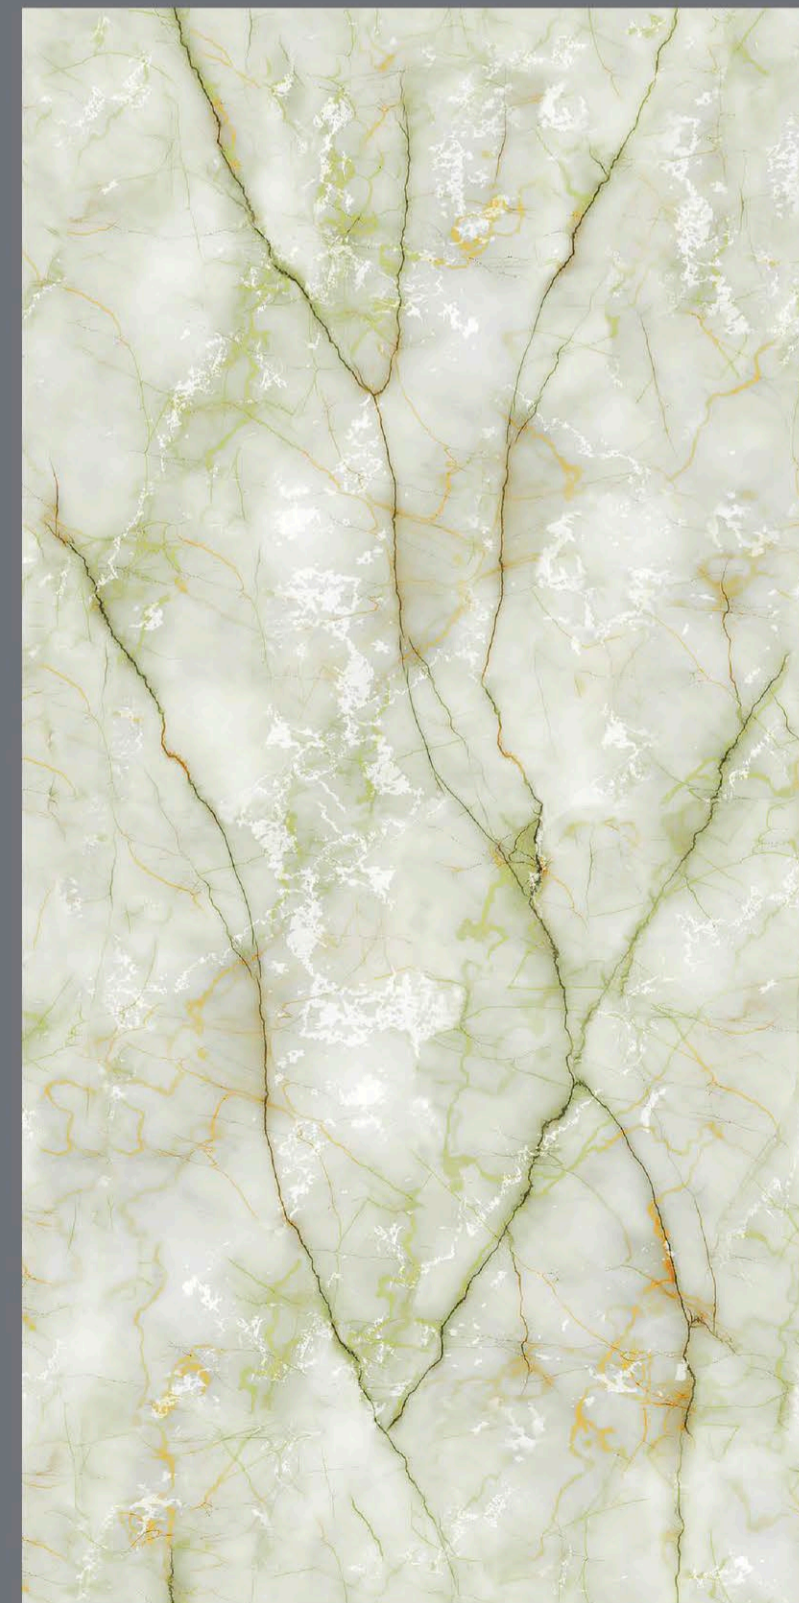

- FINISH
  INKY GLOSSY
- SIZE
  **600 x
  1200 mm**
- Random
  4 faces