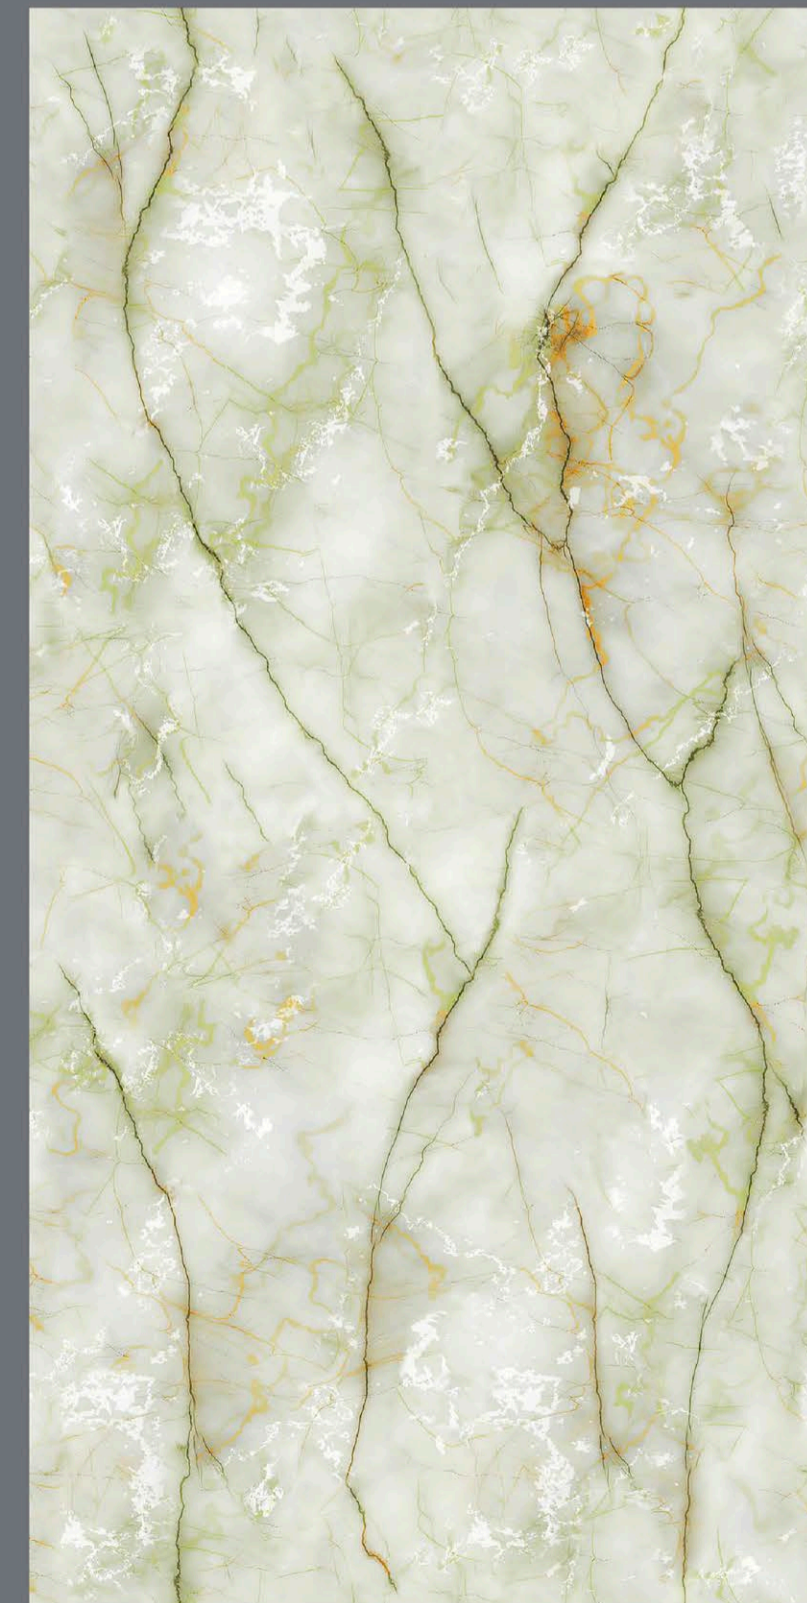

- FINISH
  INKY GLOSSY
- SIZE
  **600 x
  1200 mm**
- Random
  4 faces