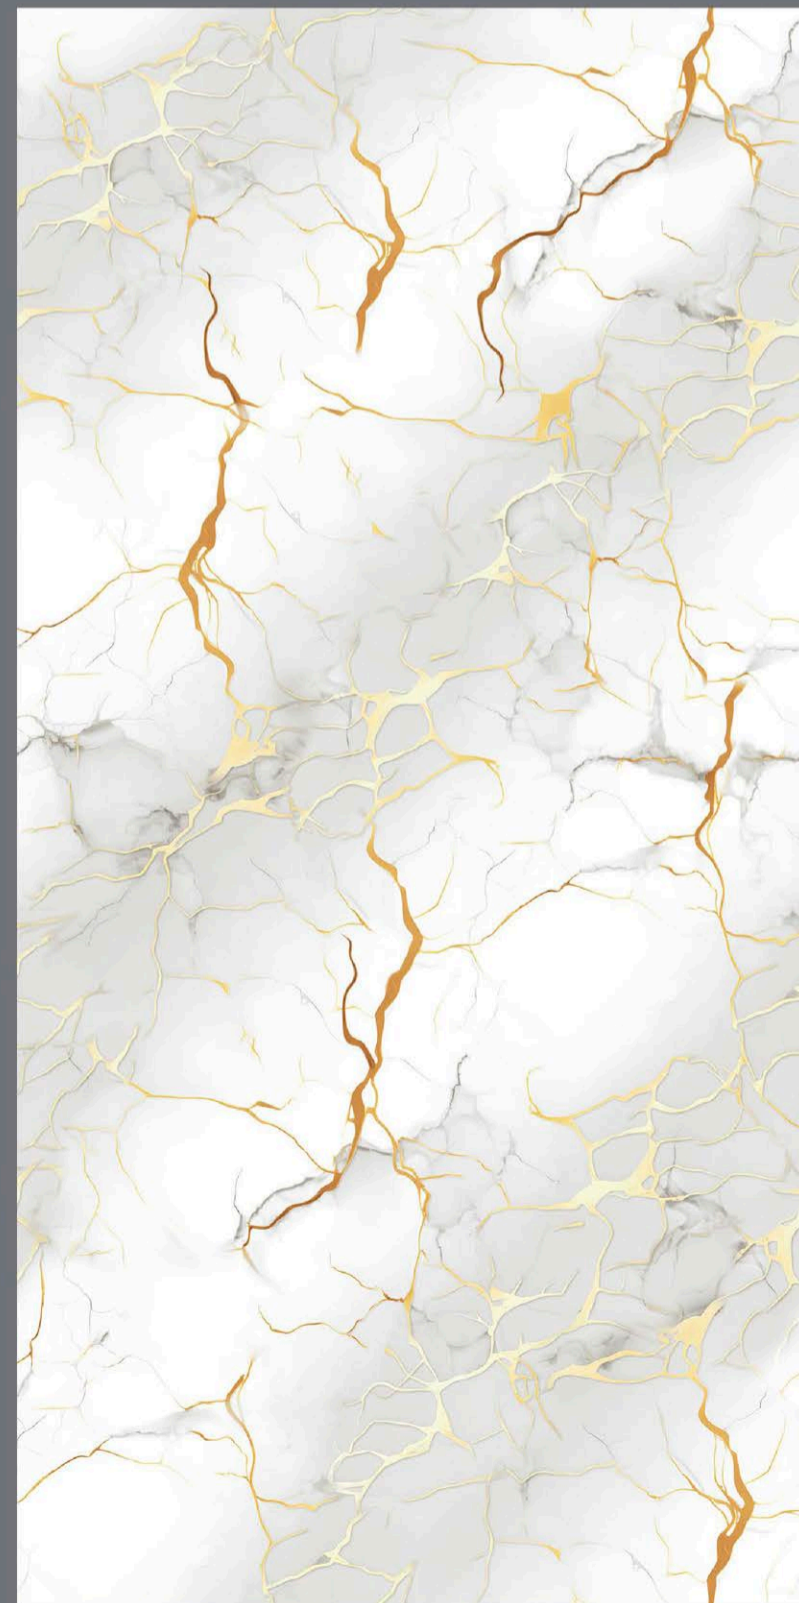

ENDLESS
JESON WHITE

- FINISH
  INKY GLOSSY
- SIZE
  600 x
  1200 mm
- Random
  2 faces

JESON
WHITE