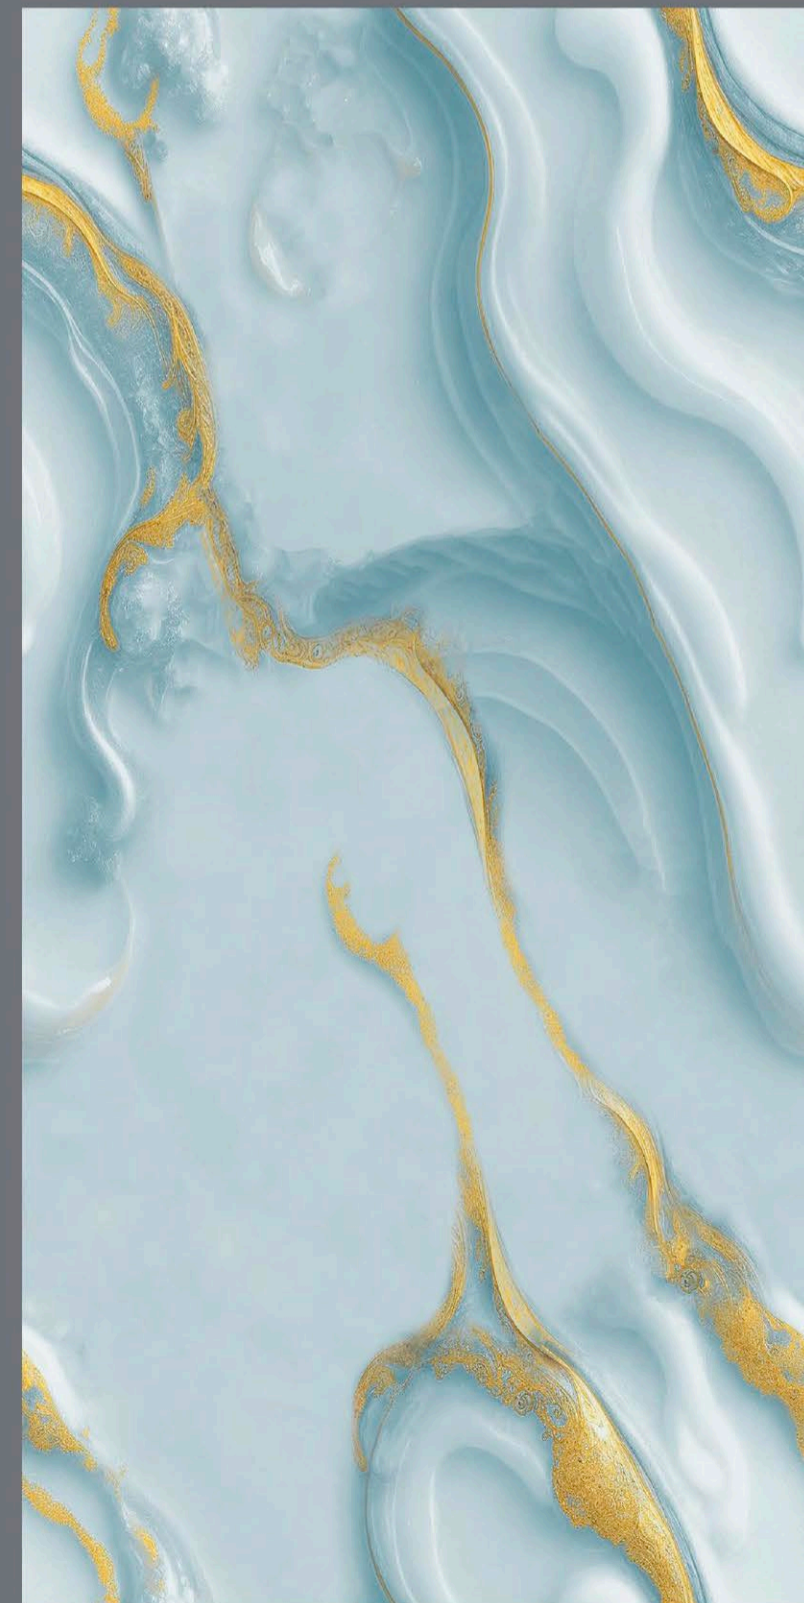

SIZE  
600 x  
1200 mm

Random  
5 faces

ENDLESS  
DELUXE GOLD

DELUXE  
GOLD

- FINISH  
INKY GLOSSY
- SIZE  
600 x  
1200 mm
- Random  
3 faces

ENDLESS  
FRITTA AQUA

FRITTA  
AQUA

- FINISH  
**INKY GLOSSY**
- SIZE  
**600 x  
1200 mm**
- Random  
**3 faces**