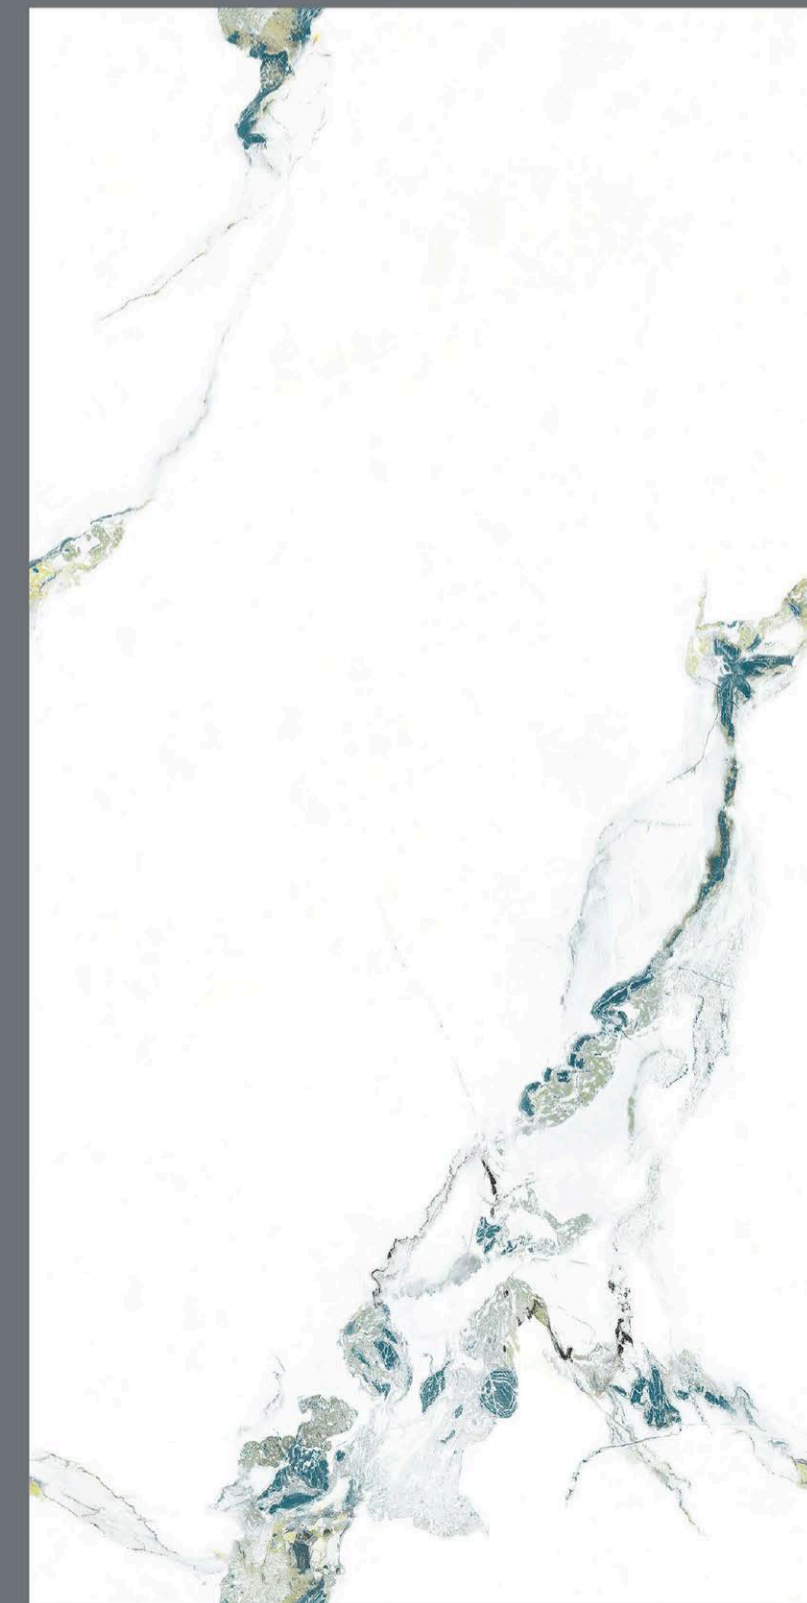

- FINISH
  INKY GLOSSY
- SIZE
  600 x
  1200 mm
- Random
  4 faces