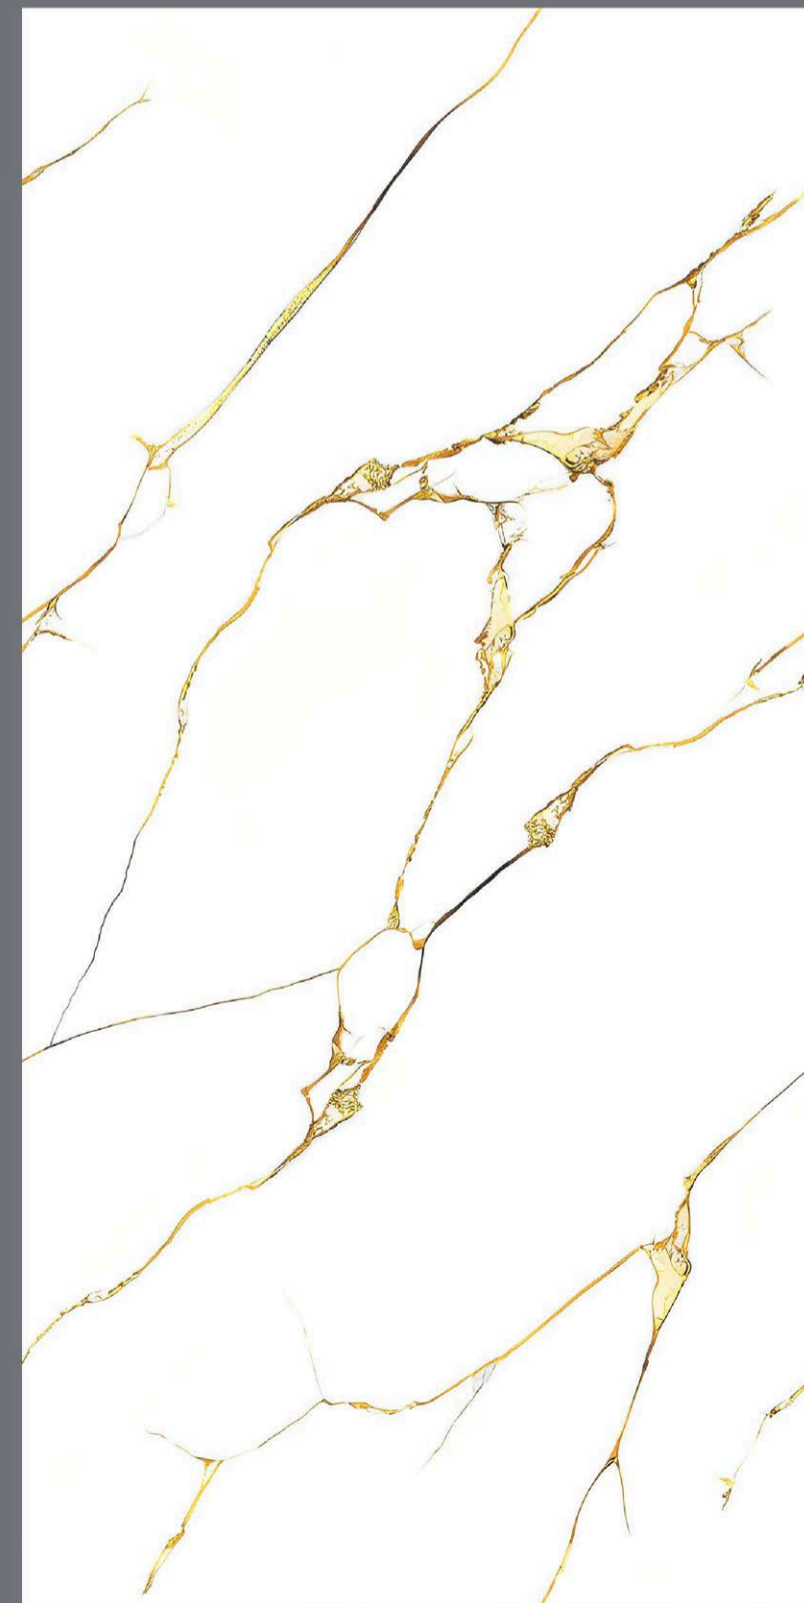

FINISH  
INKY GLOSSY

SIZE  
600 x  
1200 mm

Random  
2 faces

ENDLESS  
GOLDEN ROMAN

- FINISH  
**INKY GLOSSY**
- SIZE  
600 x  
1200 mm
- Random  
4 faces

GOLDEN  
ROMAN

ENDLESS  
JESON WHITE

- FINISH  
**INKY GLOSSY**
- SIZE  
600 x  
1200 mm
- Random  
2 faces