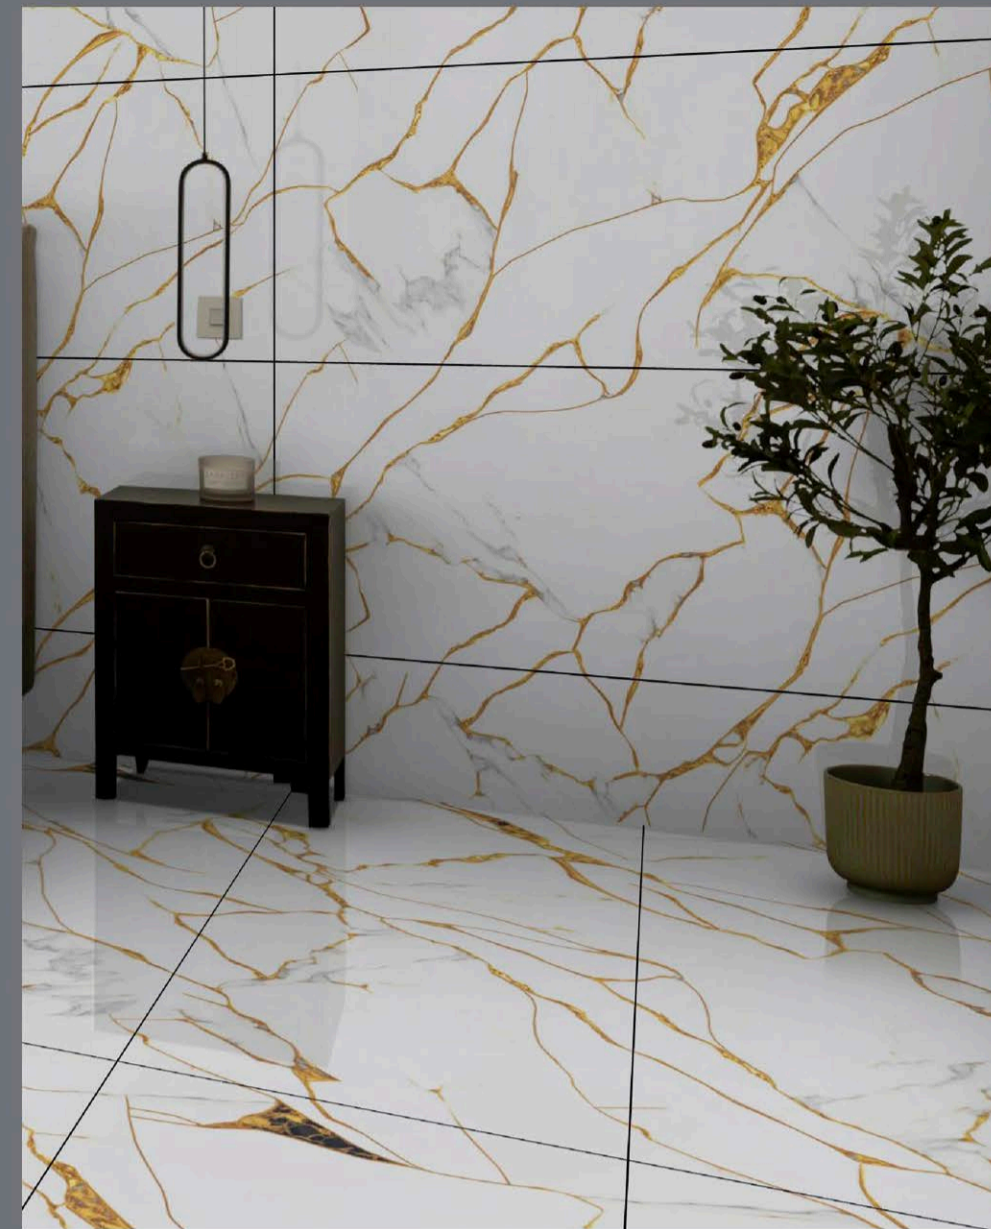

ENDLESS
DELUXE GOLD

DELUXE
GOLD