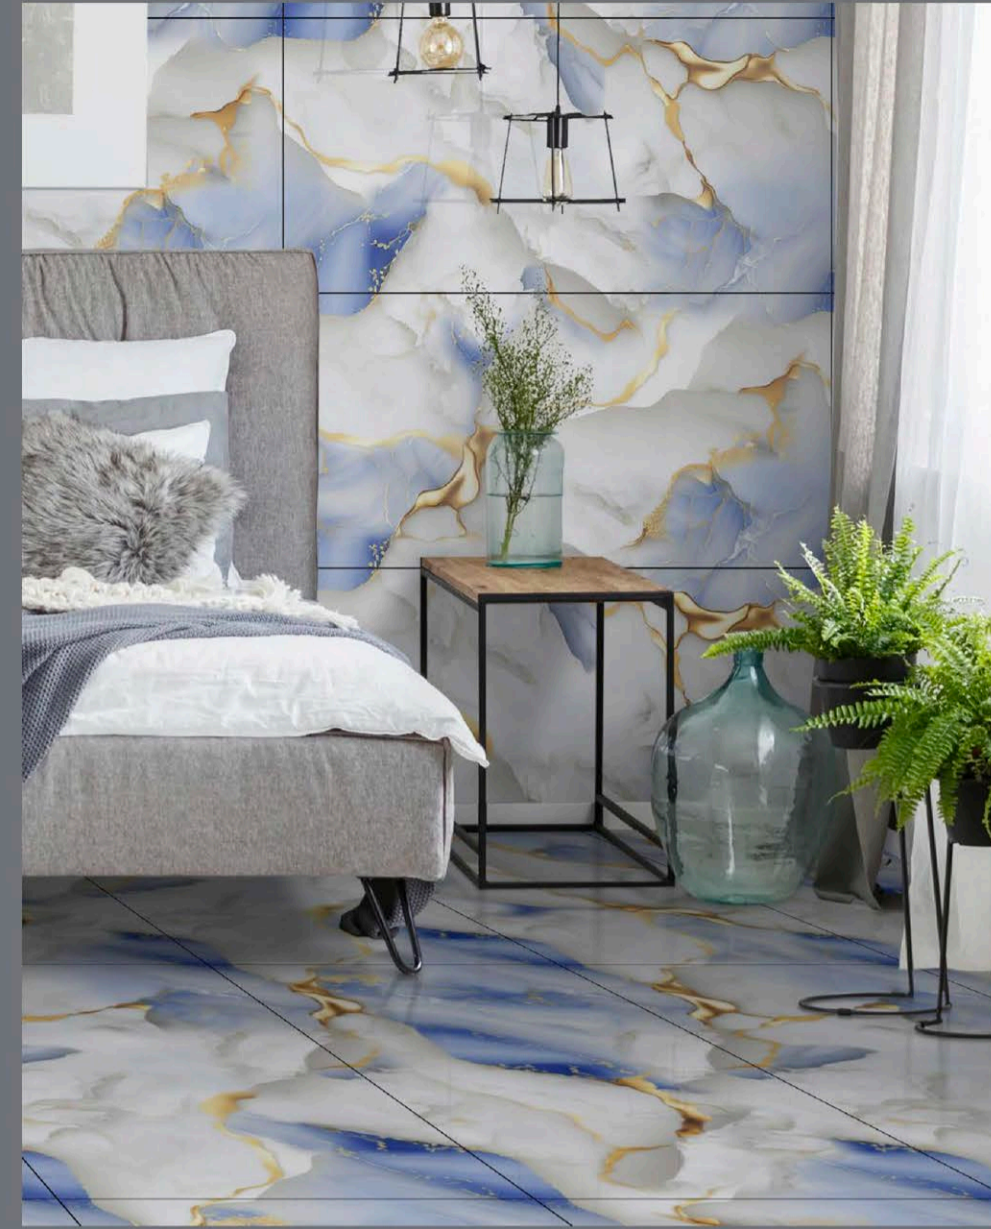

ENDLESS
ALVIS BLUE

ALVIS
BLUE