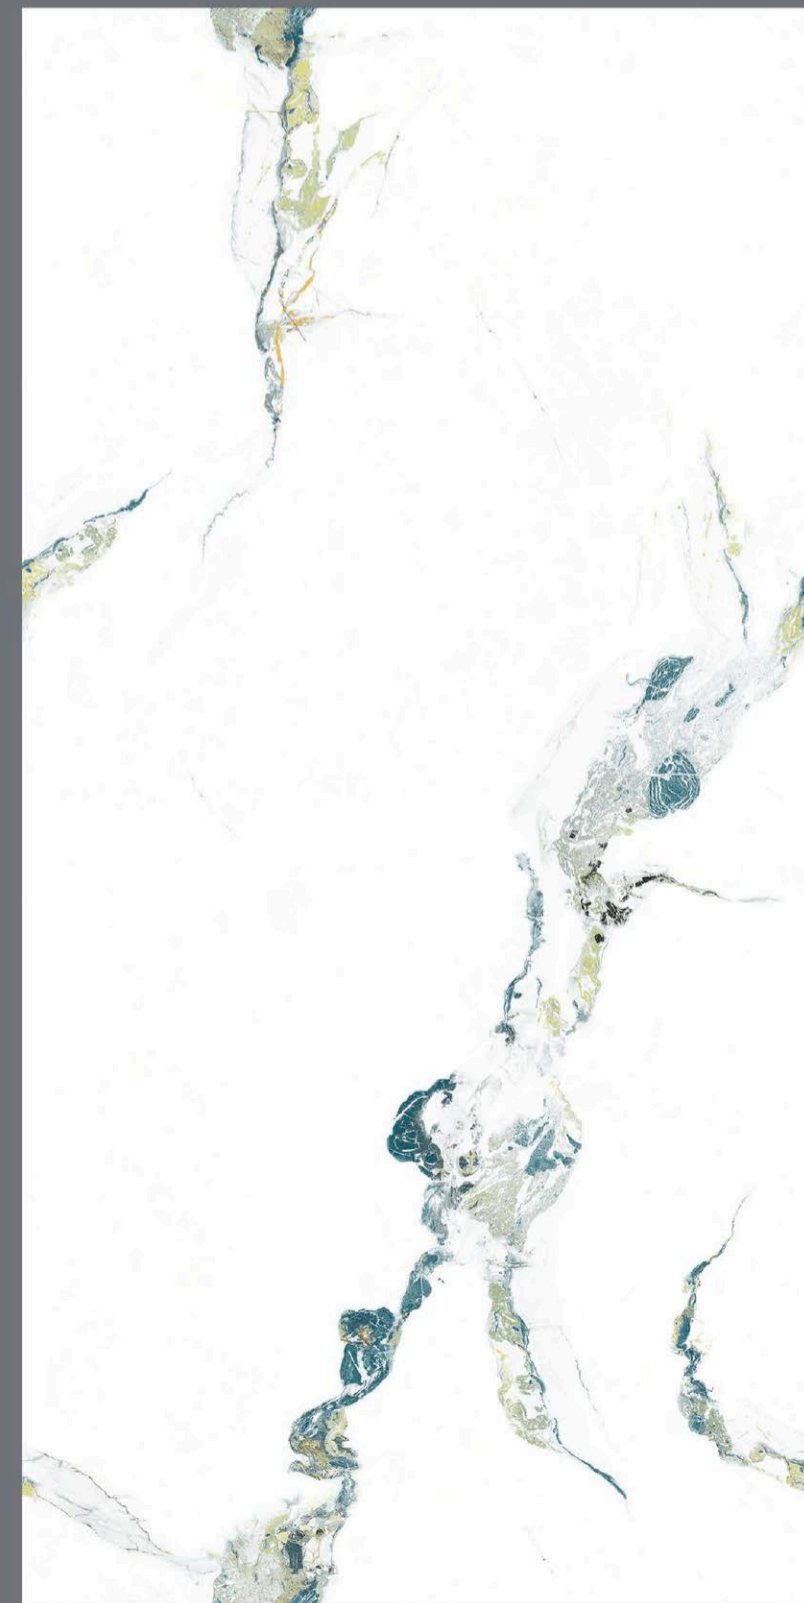

- FINISH
  INKY GLOSSY
- SIZE
  600 x
  1200 mm
- Random
  4 faces