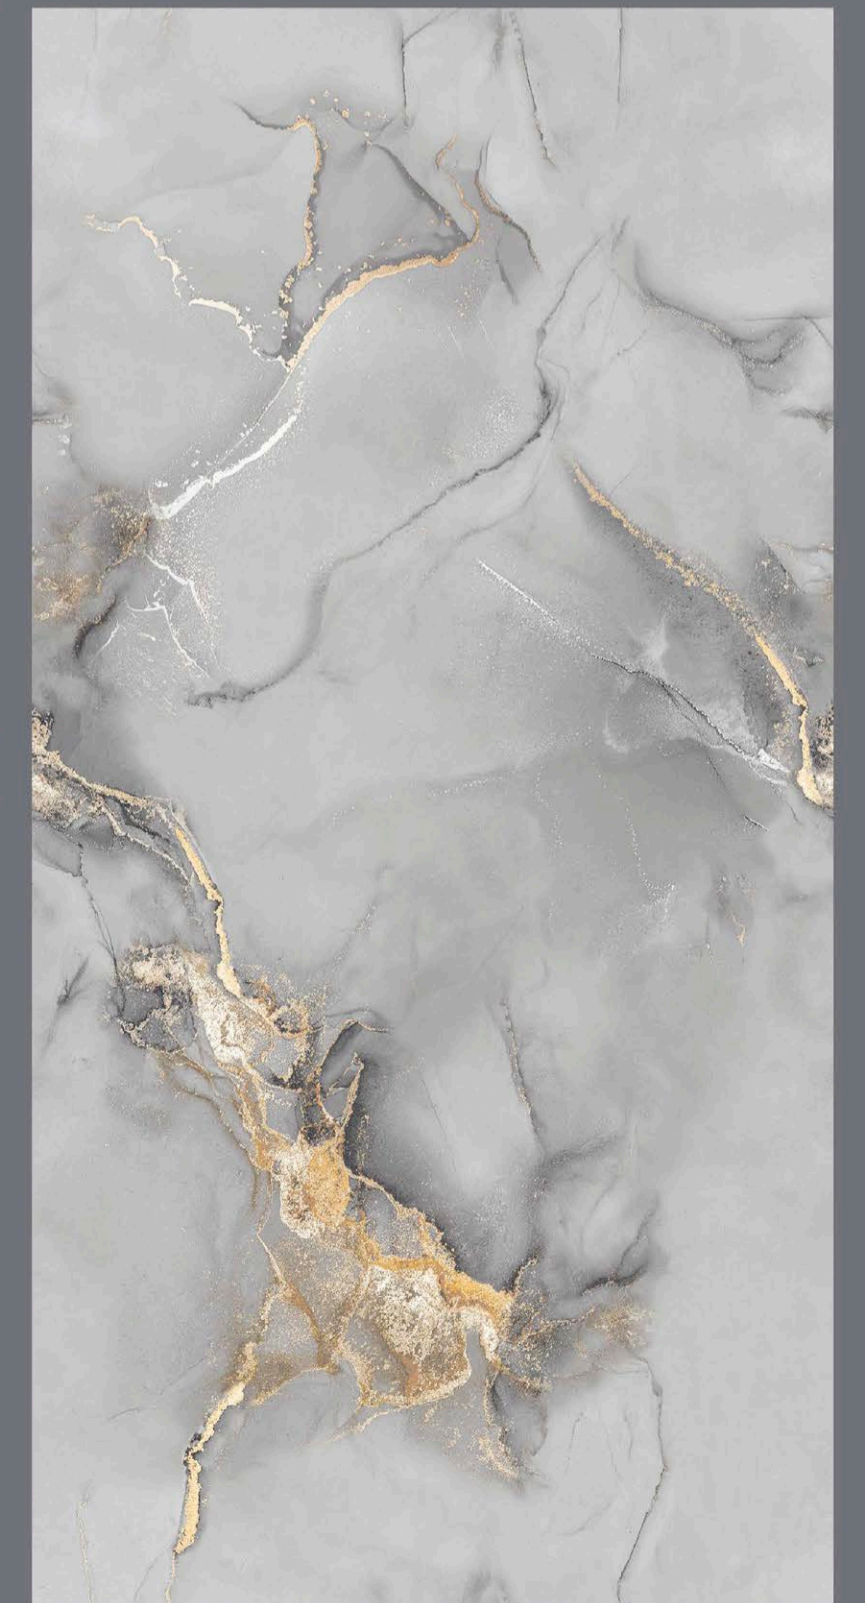

ENDLESS  
MORAN ROSSO

MORAN  
ROSSO

- FINISH  
**INKY GLOSSY**
- SIZE  
**600 x  
1200 mm**
- Random  
**4 faces**

ENDLESS  
OCTUS GOLD

OCTUS  
GOLD

- FINISH  
**INKY GLOSSY**
- SIZE  
**600 x  
1200 mm**
- Random  
**4 faces**