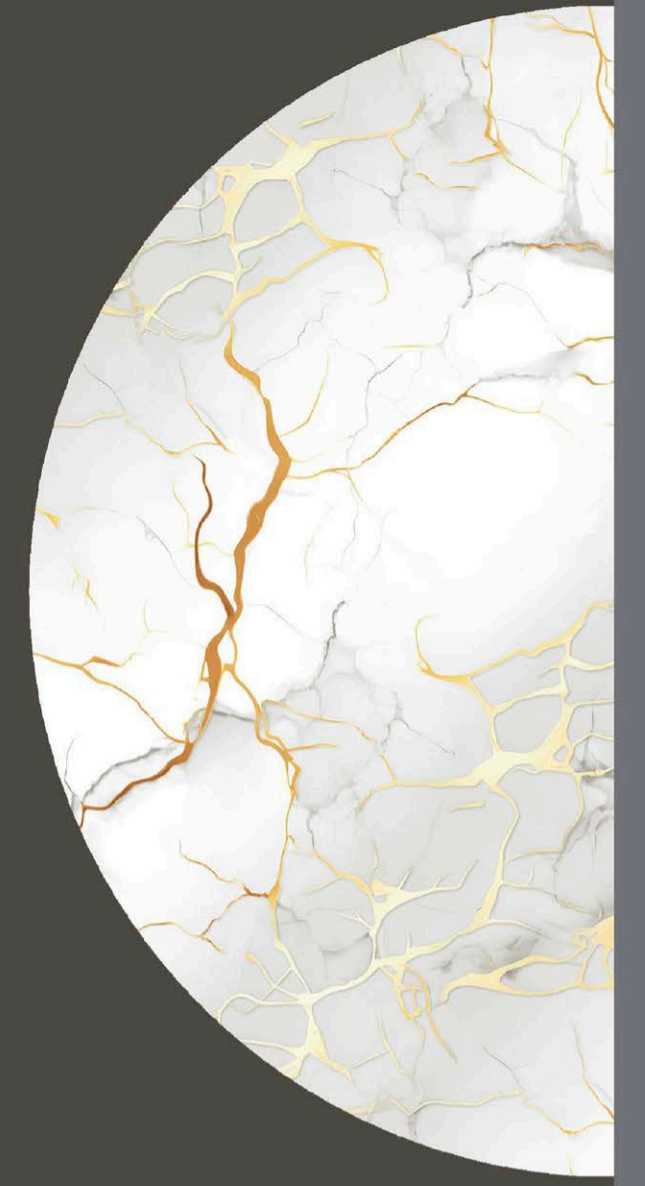

ENDLESS
JESON WHITE

- FINISH
  INKY GLOSSY
- SIZE
  600 x
  1200 mm
- Random
  2 faces

JESON
WHITE