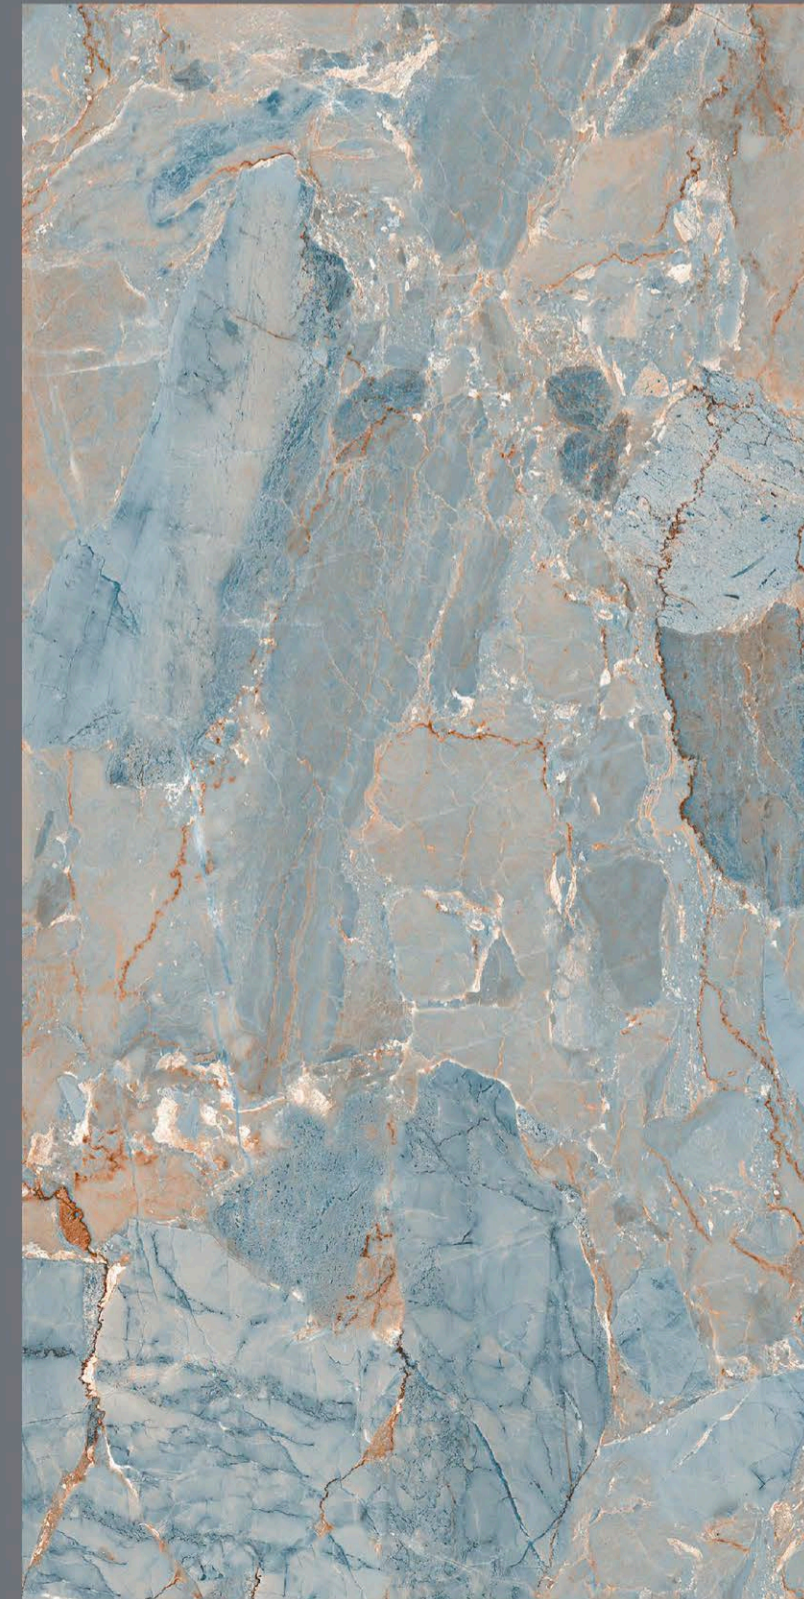

FINISH
INKY GLOSSY

SIZE
600 x
1200 mm

Random
5 faces