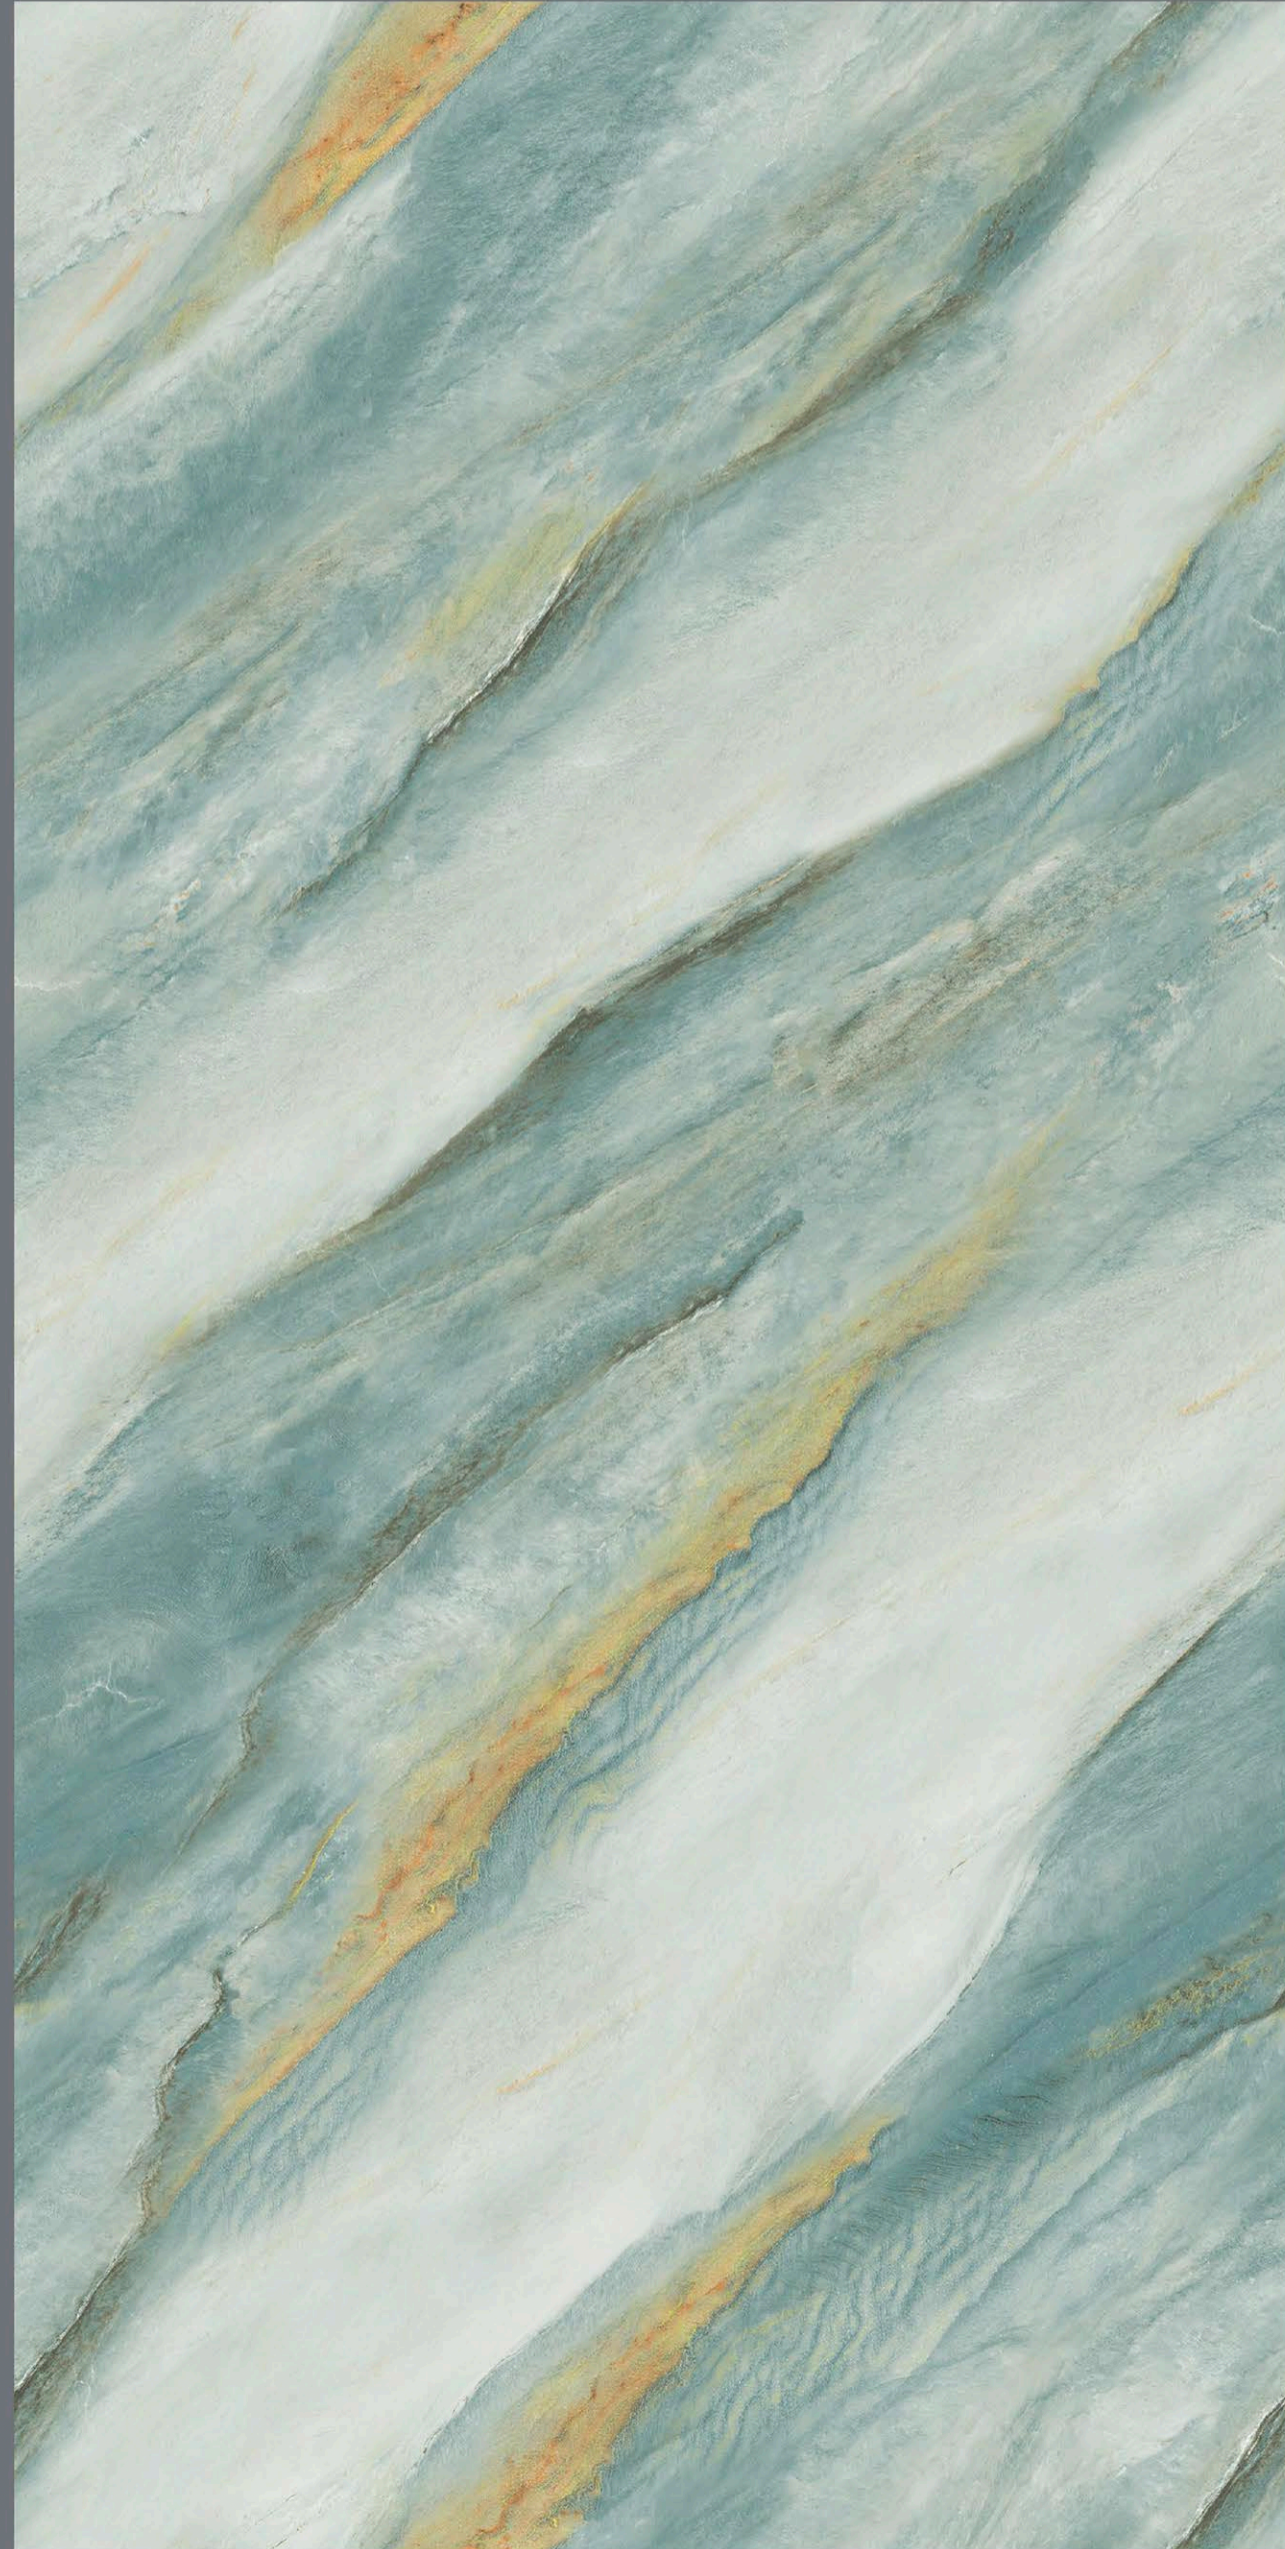

ENDLESS  
MORAN AQUA

MORAN  
AQUA

- FINISH  
**INKY GLOSSY**
- SIZE  
**600 x  
1200 mm**
- Random  
**4 faces**

ENDLESS  
MORAN GREEN

MORAN  
GREEN

- FINISH  
**INKY GLOSSY**
- SIZE  
600 x  
1200 mm
- Random  
4 faces