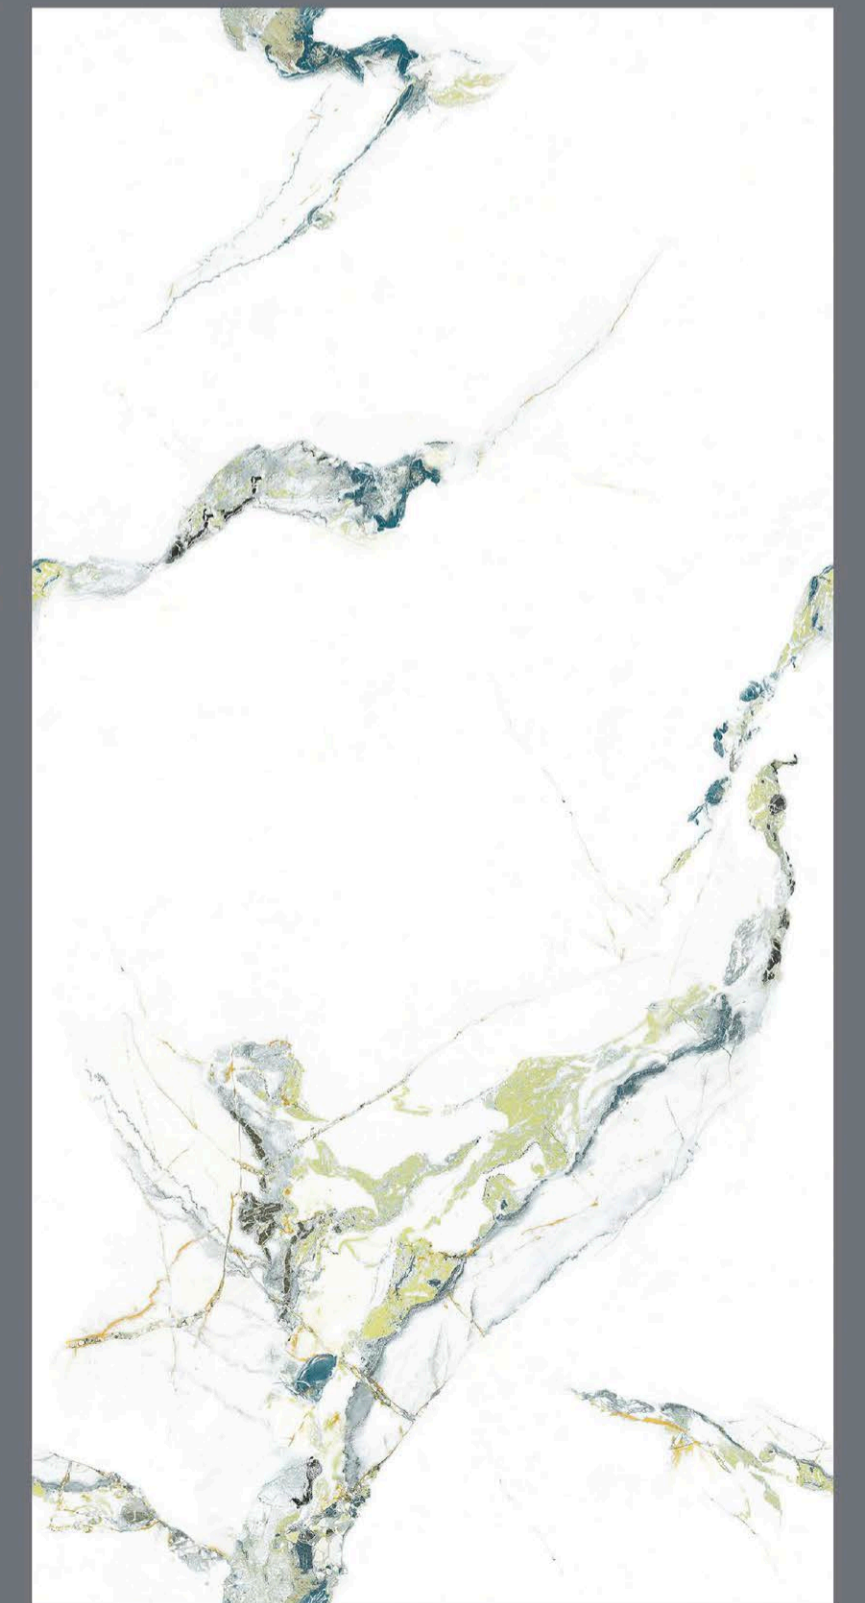

- FINISH
  INKY GLOSSY
- SIZE
  600 x
  1200 mm
- Random
  4 faces