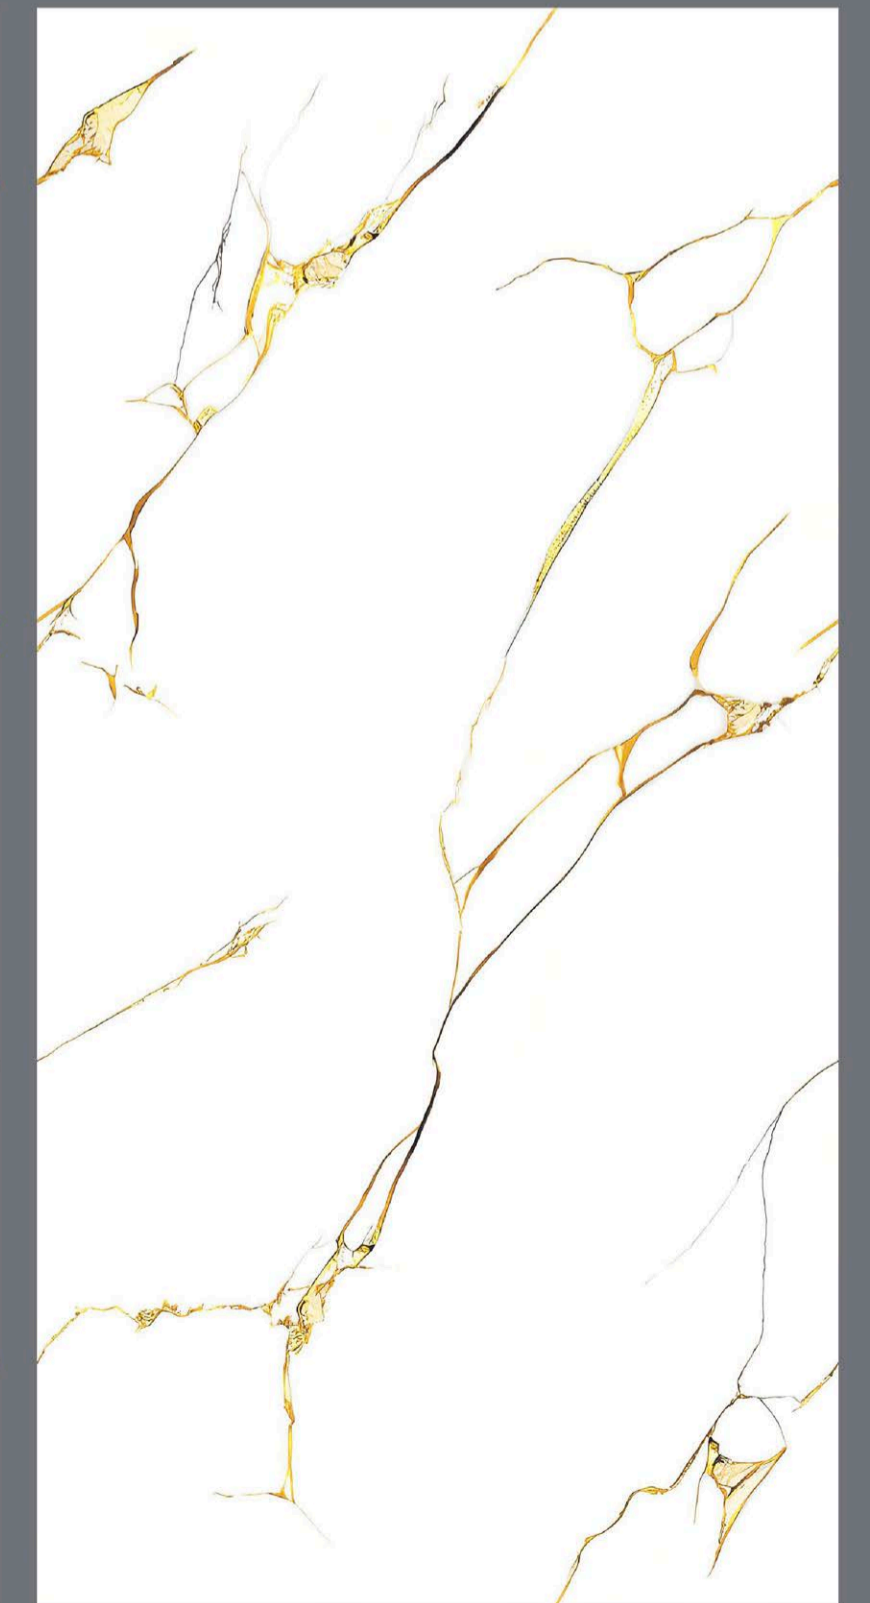

FINISH  
INKY GLOSSY

SIZE  
600 x  
1200 mm

Random  
2 faces

ENDLESS  
GOLDEN ROMAN

- FINISH  
**INKY GLOSSY**
- SIZE  
600 x  
1200 mm
- Random  
4 faces

GOLDEN  
ROMAN

ENDLESS  
JESON WHITE

- FINISH  
**INKY GLOSSY**
- SIZE  
600 x  
1200 mm
- Random  
2 faces