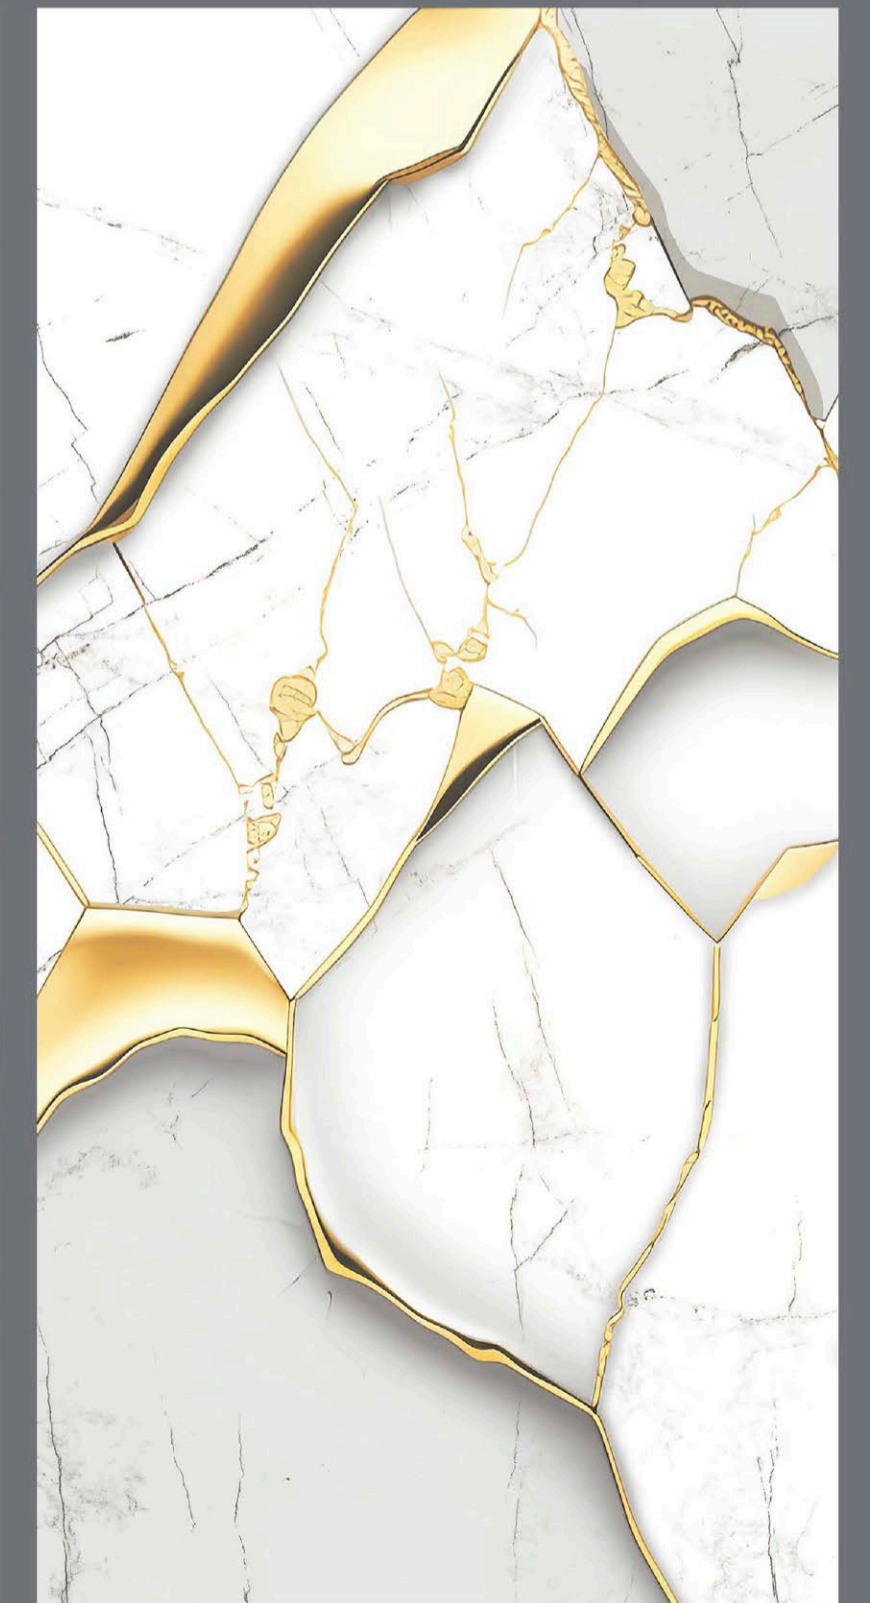

Random  
4 faces

CACTUS  
AQUA

CAPADI GOLD

- FINISH  
**INKY GLOSSY**
- SIZE  
600 x  
1200 mm
- Random  
3 faces

CAPADI  
GOLD

DOMLUR AQUA

DOMLUR  
AQUA

FINISH  
INKY GLOSSY