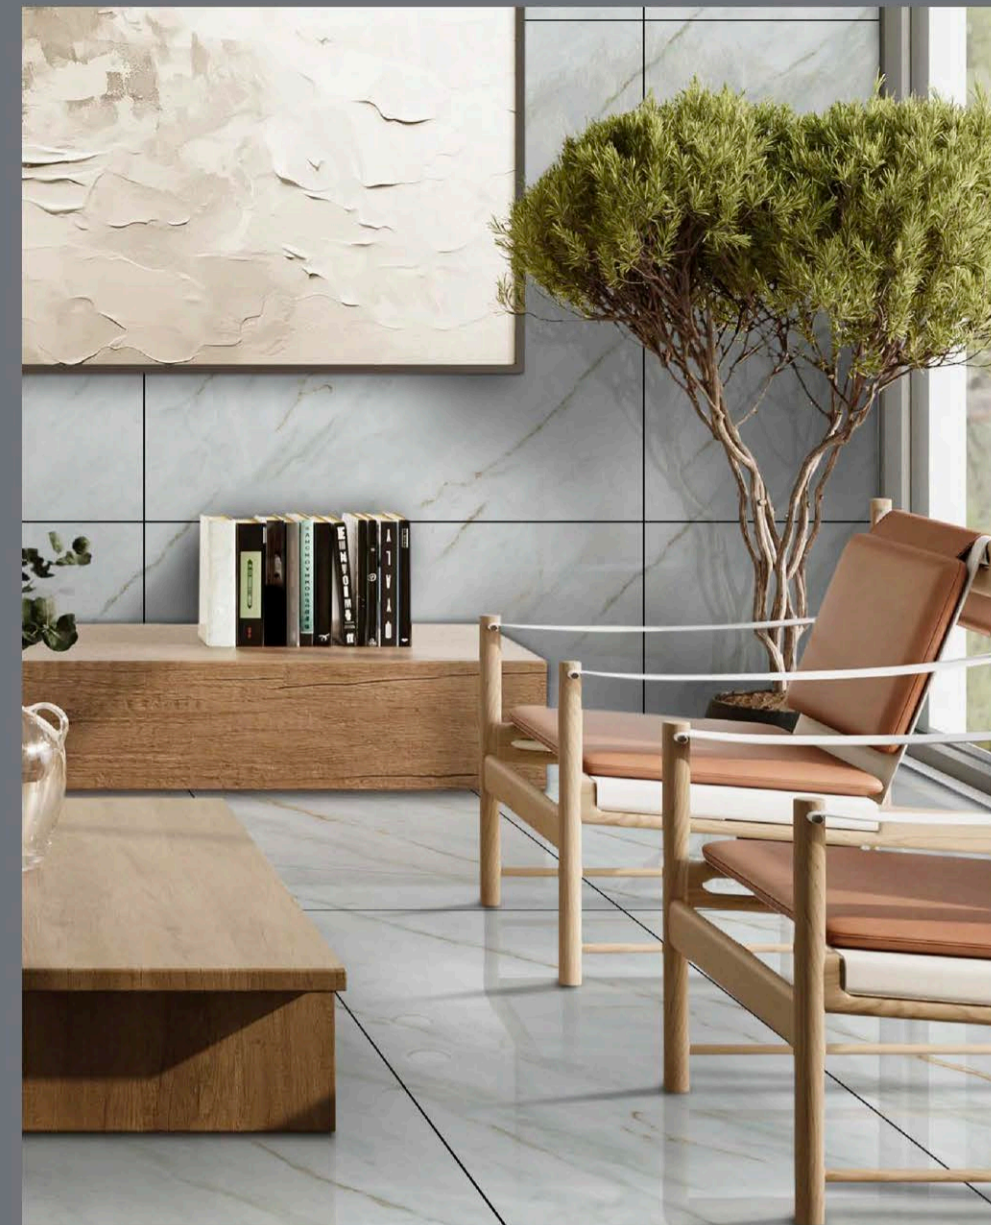

ENDLESS  
MAJORCA SEA

MAJORCA  
SEA

- FINISH  
**INKY GLOSSY**
- SIZE  
**600 x  
1200 mm**
- Random  
**3 faces**

ENDLESS  
MELUR VERDE

MELUR  
VERDE

FINISH  
**INKY GLOSSY**

SIZE  
**600 x  
1200 mm**

Random  
**4 faces**