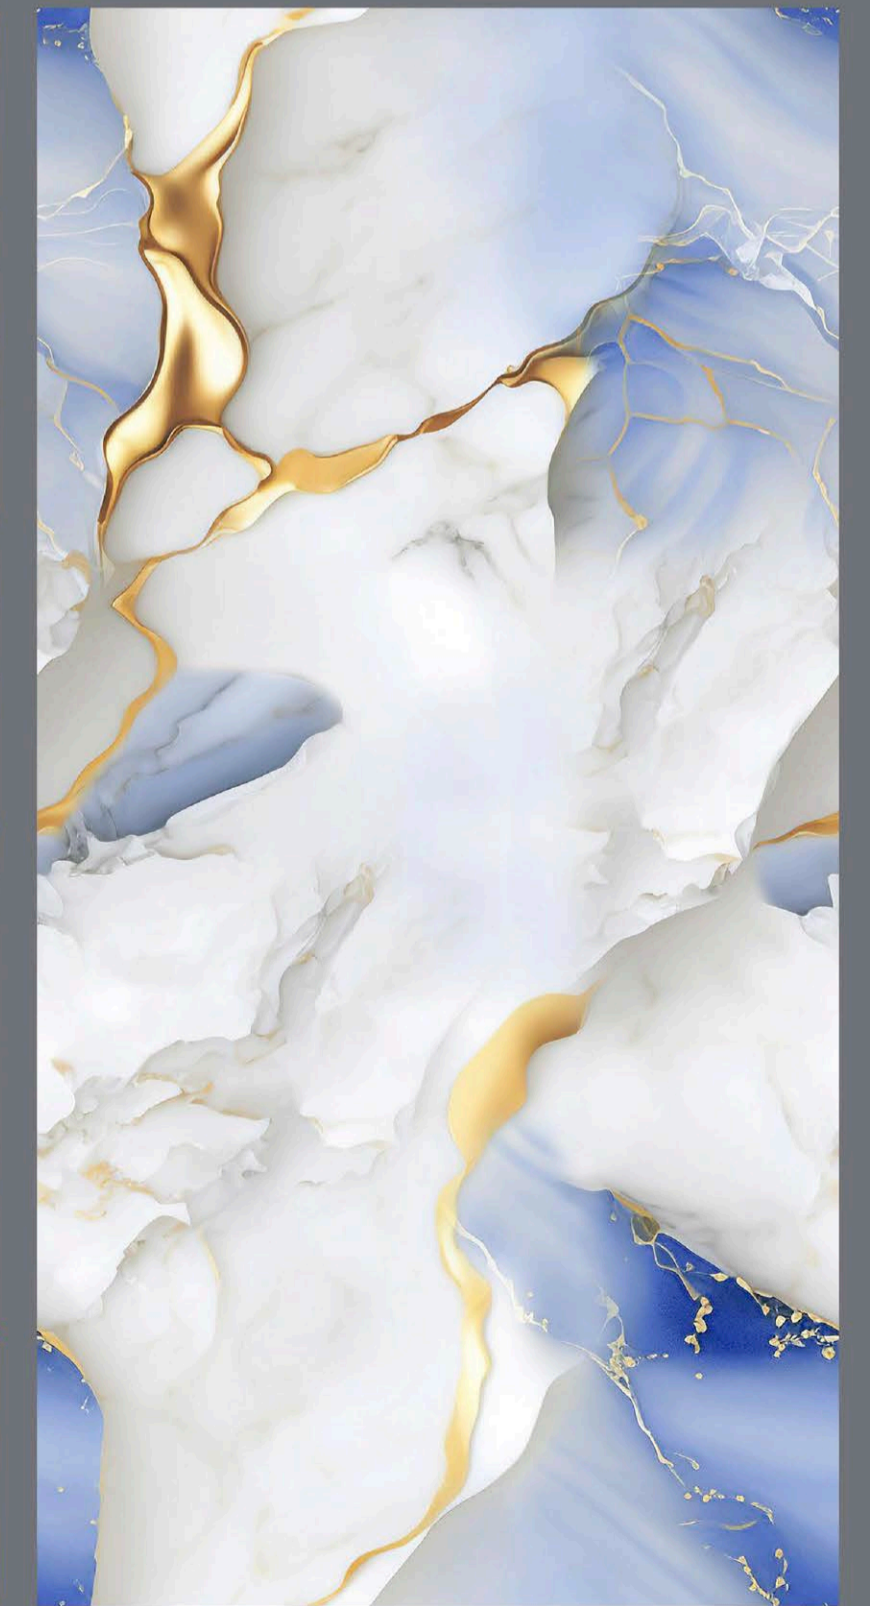

- FINISH
  INKY GLOSSY
- SIZE
  600 x
  1200 mm
- Random
  3 faces