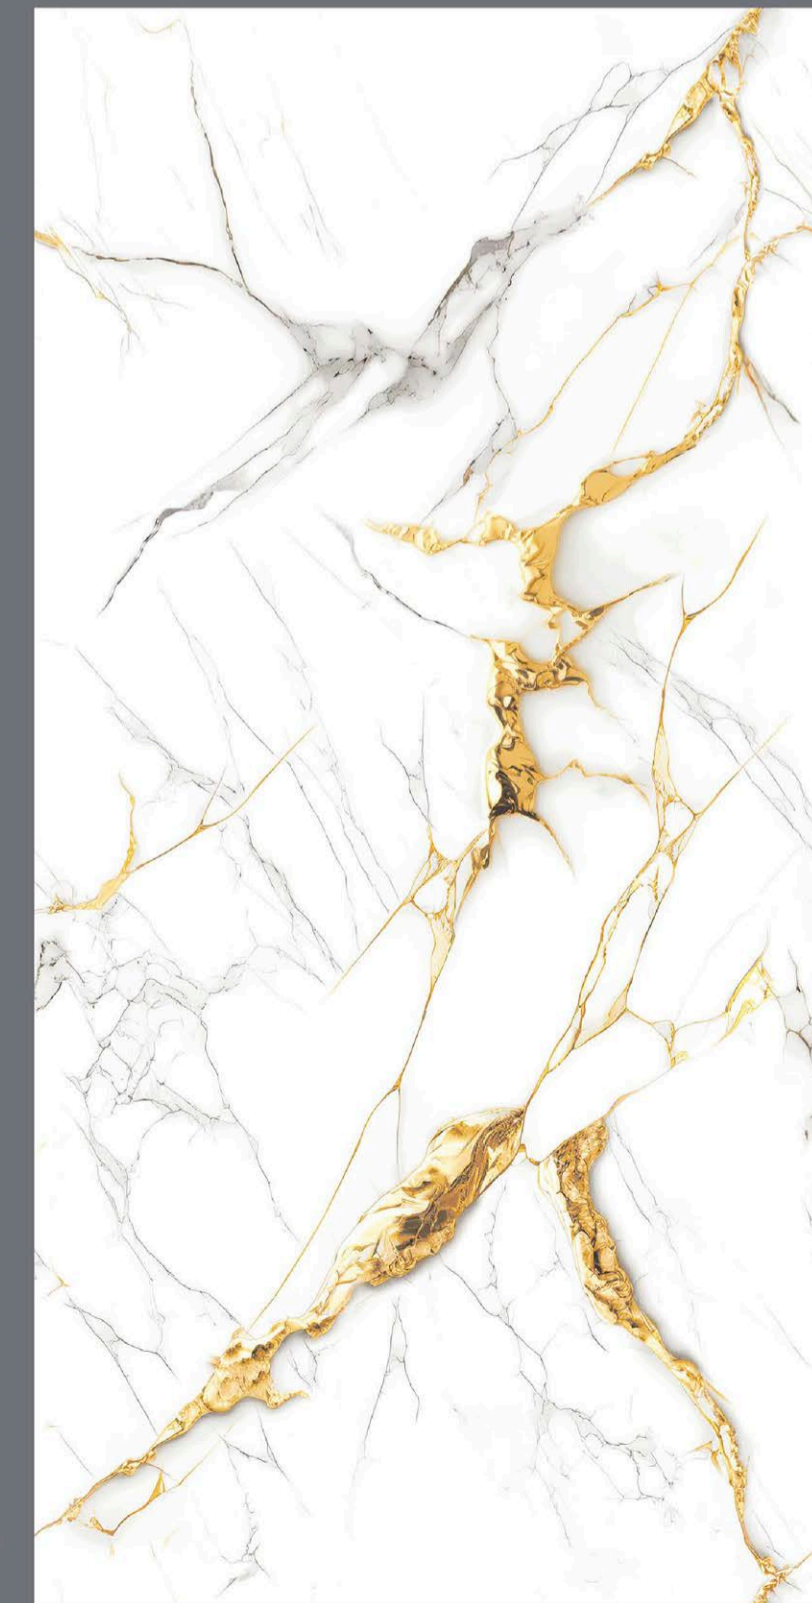

FINISH
INKY GLOSSY

SIZE
600 x
1200 mm

Random
2 faces