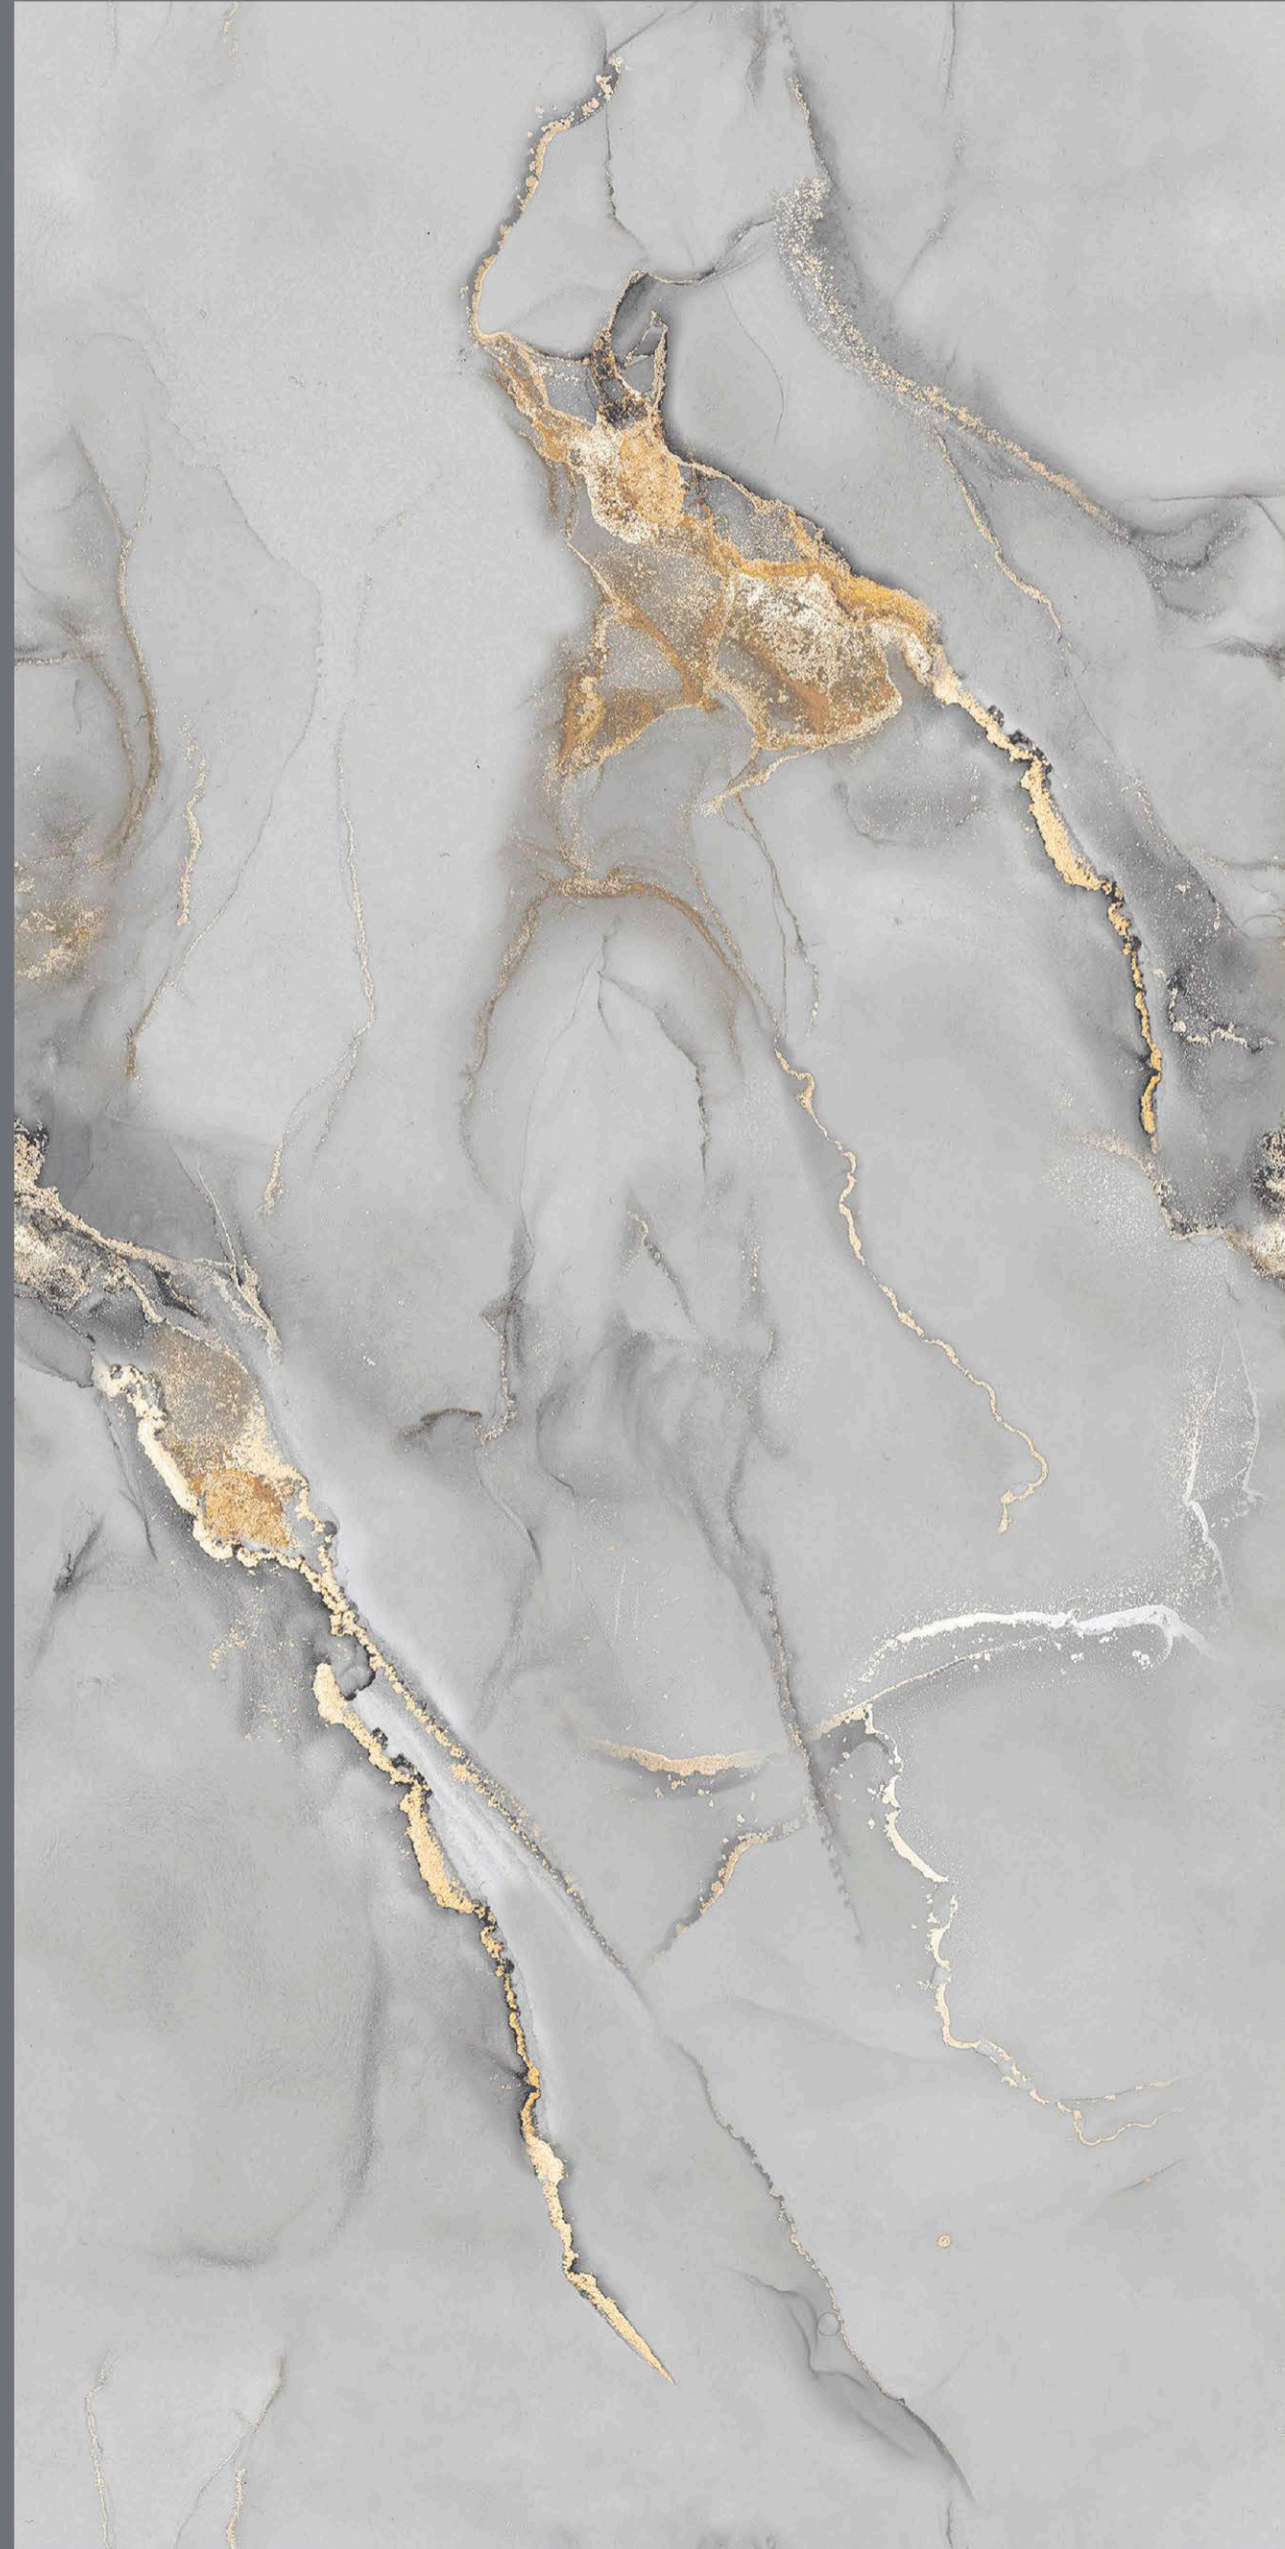

ENDLESS  
MORAN ROSSO

MORAN  
ROSSO

- FINISH  
**INKY GLOSSY**
- SIZE  
**600 x  
1200 mm**
- Random  
**4 faces**

ENDLESS  
OCTUS GOLD

OCTUS  
GOLD

- FINISH  
**INKY GLOSSY**
- SIZE  
**600 x  
1200 mm**
- Random  
**4 faces**