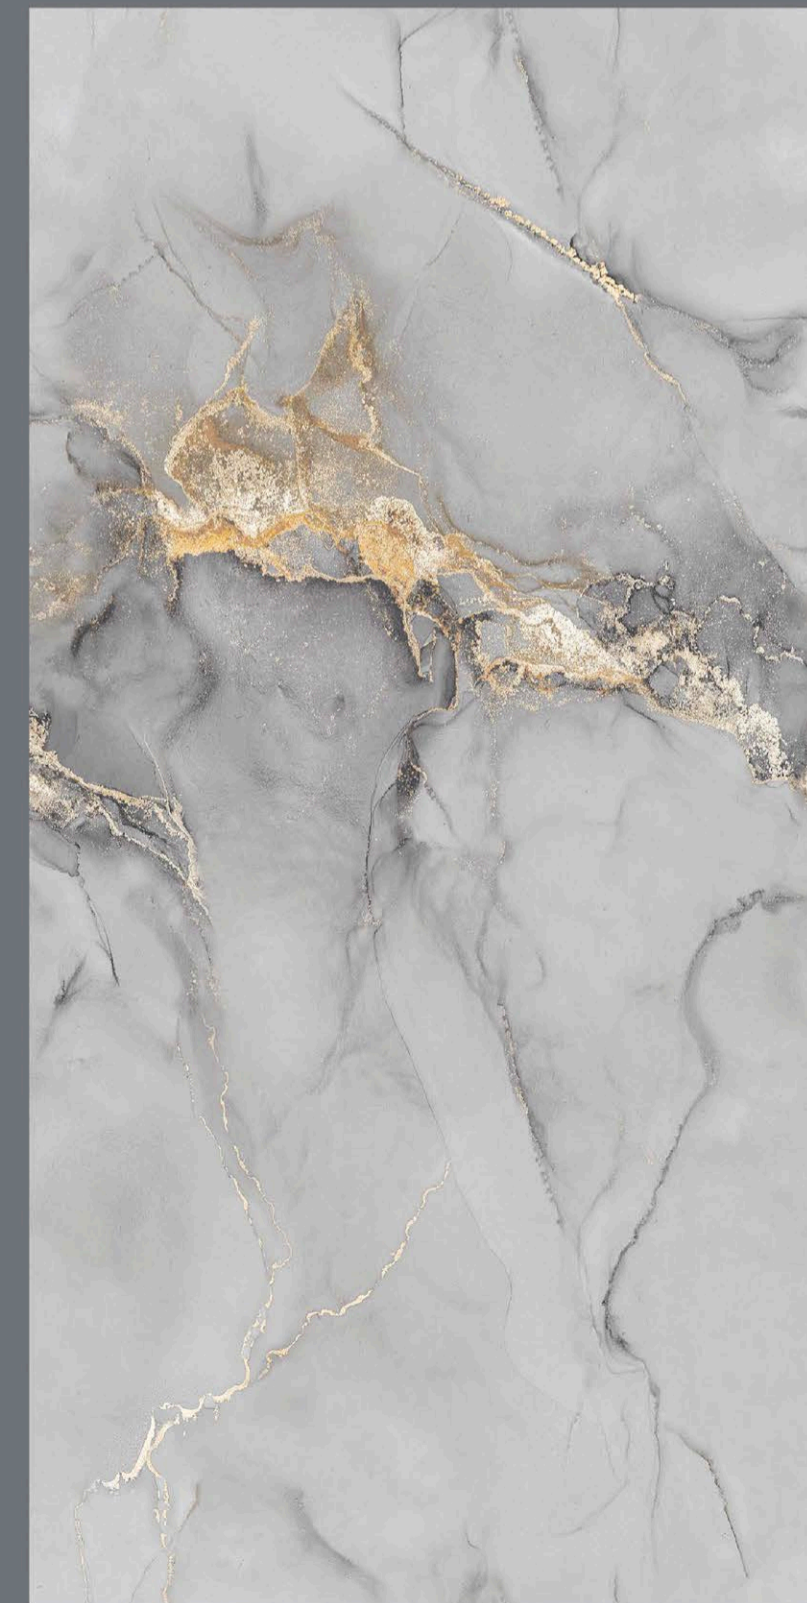

ENDLESS  
MORAN ROSSO

MORAN  
ROSSO

- FINISH  
**INKY GLOSSY**
- SIZE  
**600 x  
1200 mm**
- Random  
**4 faces**

ENDLESS  
OCTUS GOLD

OCTUS  
GOLD

- FINISH  
**INKY GLOSSY**
- SIZE  
**600 x  
1200 mm**
- Random  
**4 faces**