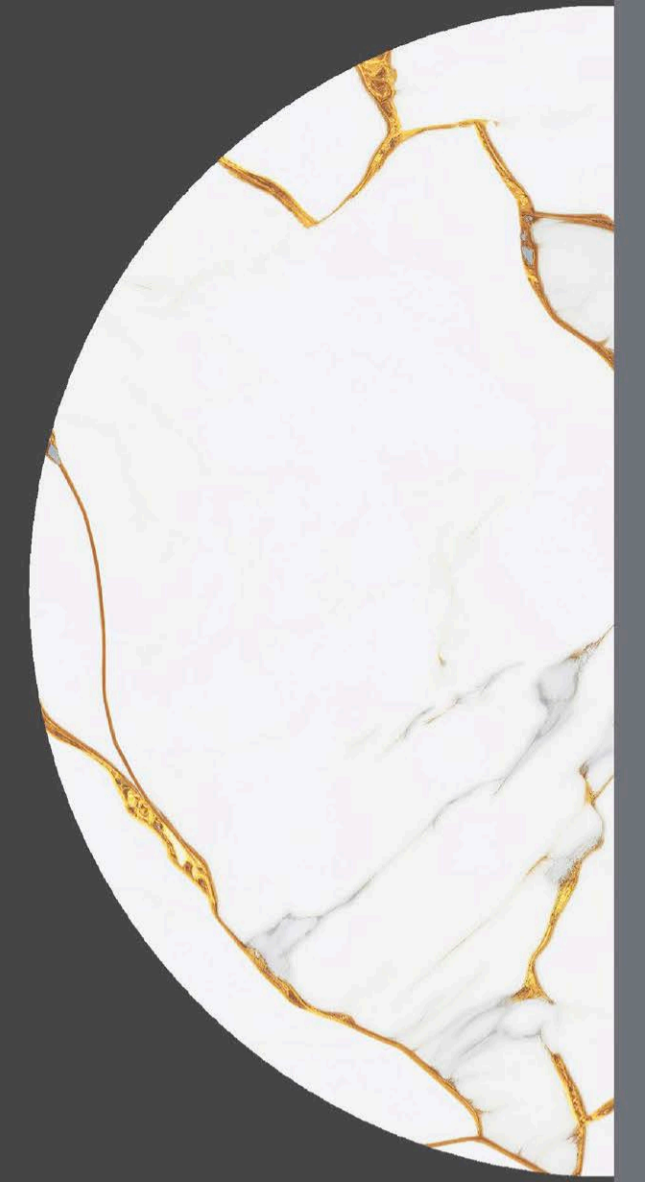

SIZE  
600 x  
1200 mm

Random  
5 faces

ENDLESS  
DELUXE GOLD

DELUXE  
GOLD

- FINISH  
INKY GLOSSY
- SIZE  
600 x  
1200 mm
- Random  
3 faces

ENDLESS  
FRITTA AQUA

FRITTA  
AQUA

- FINISH  
**INKY GLOSSY**
- SIZE  
**600 x  
1200 mm**
- Random  
**3 faces**