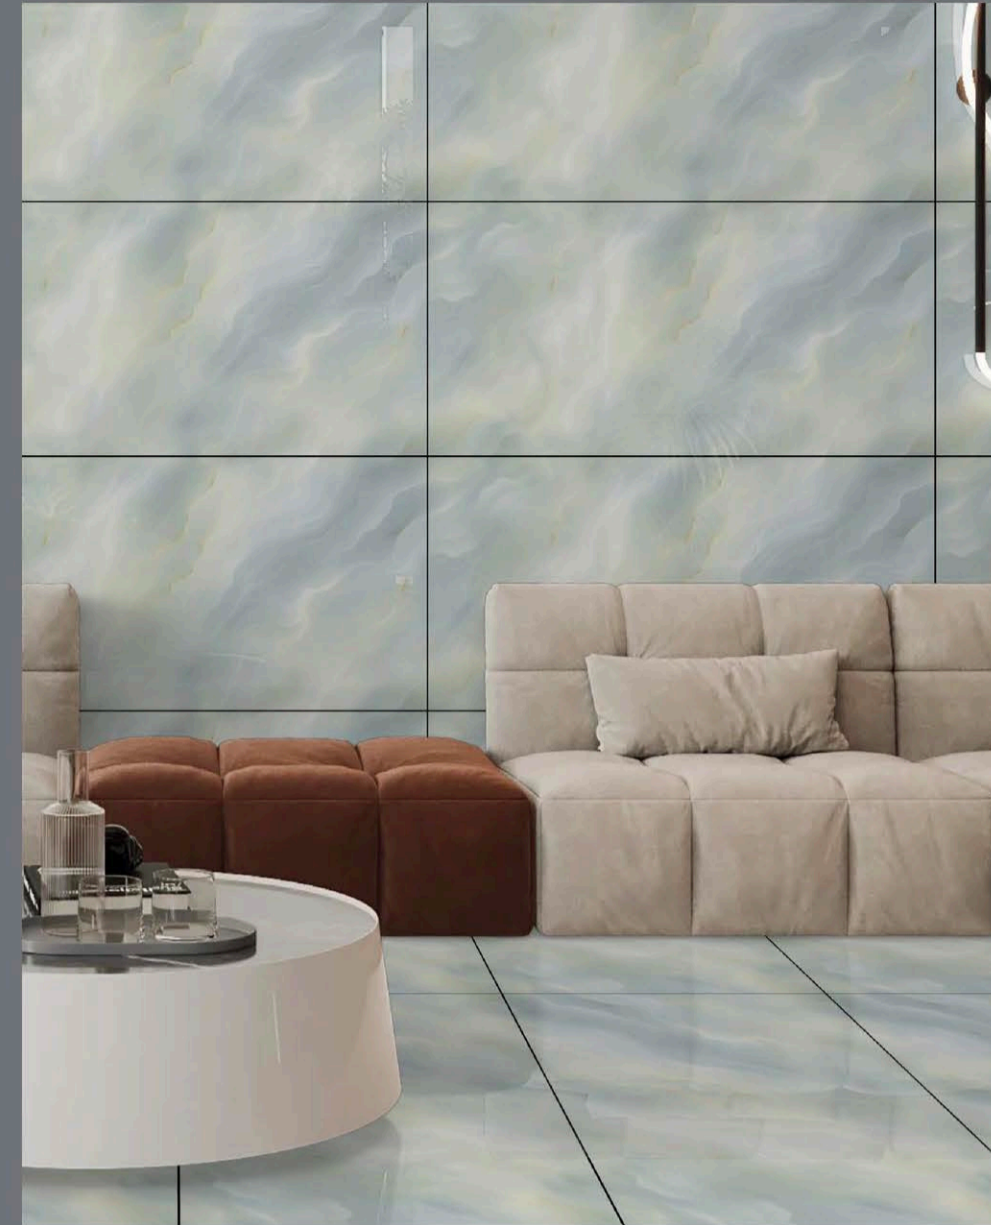

ENDLESS
LYRIS GREEN

LYRIS
GREEN