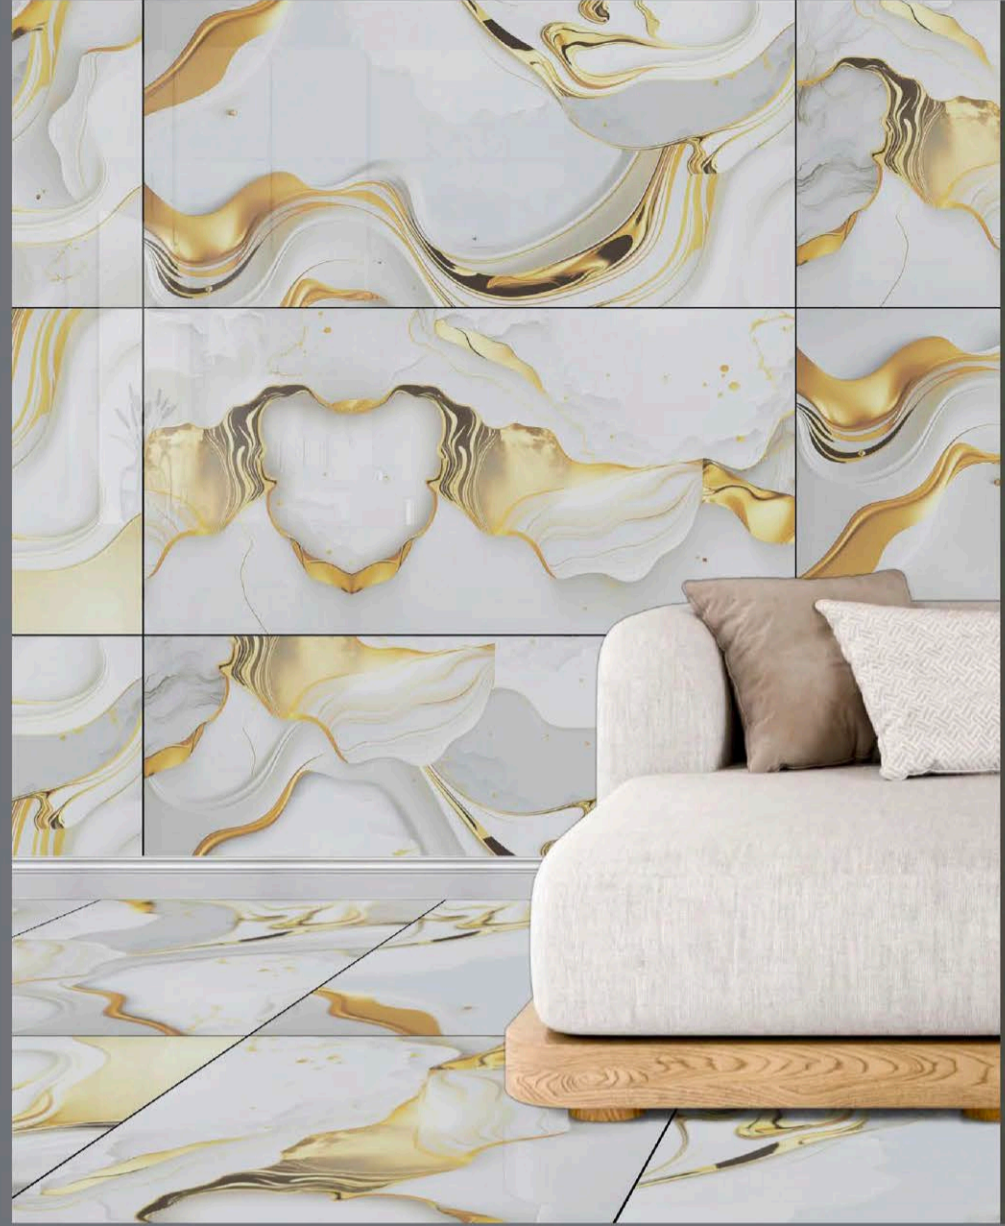

# Masters of contemporary home styles

ANA GOLD

FINISH  
**INKY GLOSSY**

SIZE  
600 x  
1200 mm

Random  
5 faces

CACTUS AQUA

FINISH  
INKY GLOSSY

SIZE  
600 x  
1200 mm