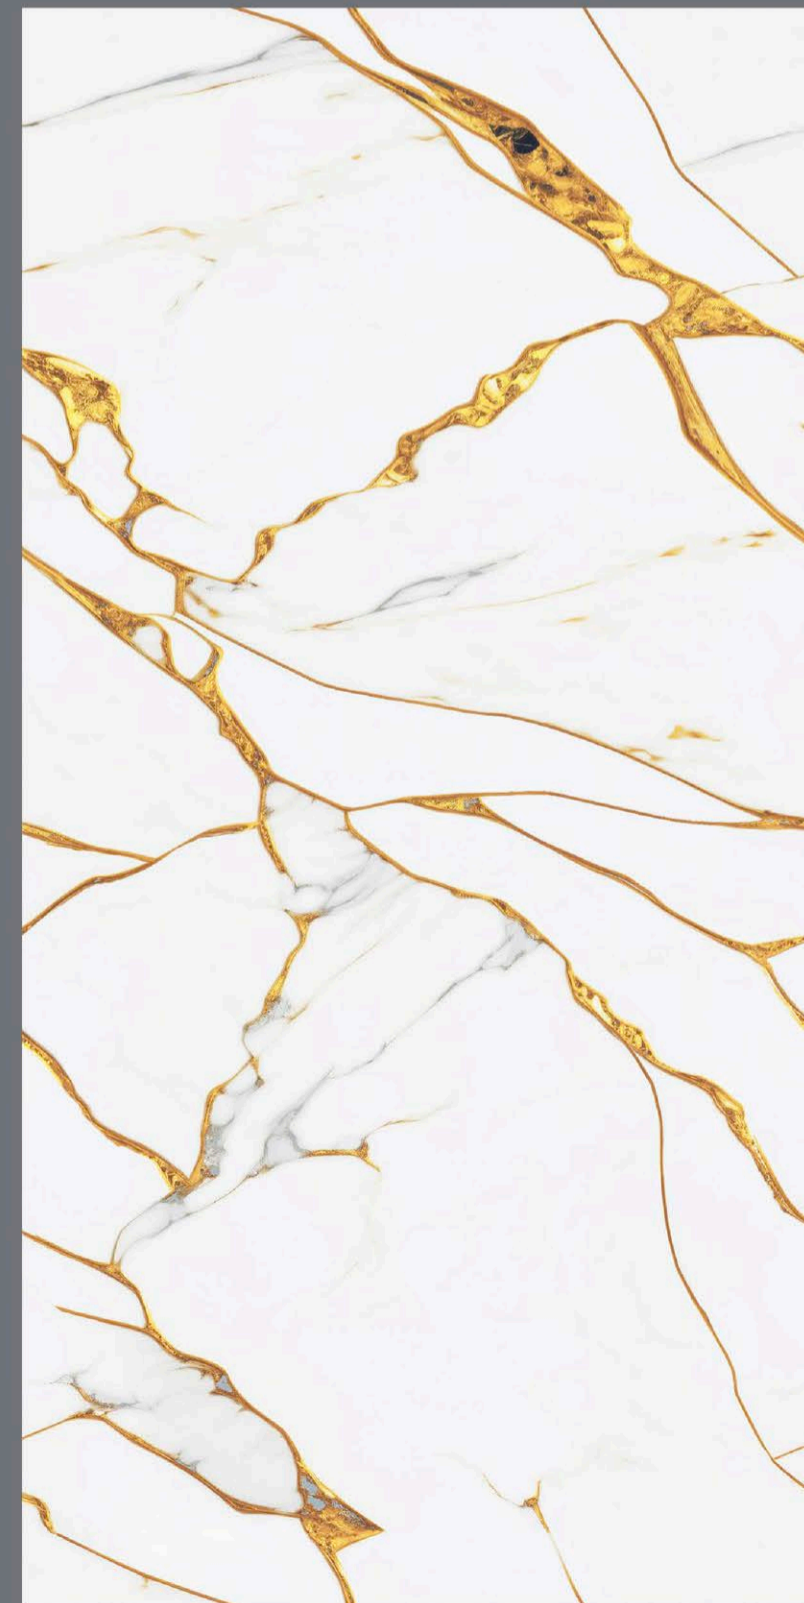

SIZE  
600 x  
1200 mm

Random  
5 faces

ENDLESS  
DELUXE GOLD

DELUXE  
GOLD

- FINISH  
INKY GLOSSY
- SIZE  
600 x  
1200 mm
- Random  
3 faces

ENDLESS  
FRITTA AQUA

FRITTA  
AQUA

- FINISH  
**INKY GLOSSY**
- SIZE  
**600 x  
1200 mm**
- Random  
**3 faces**