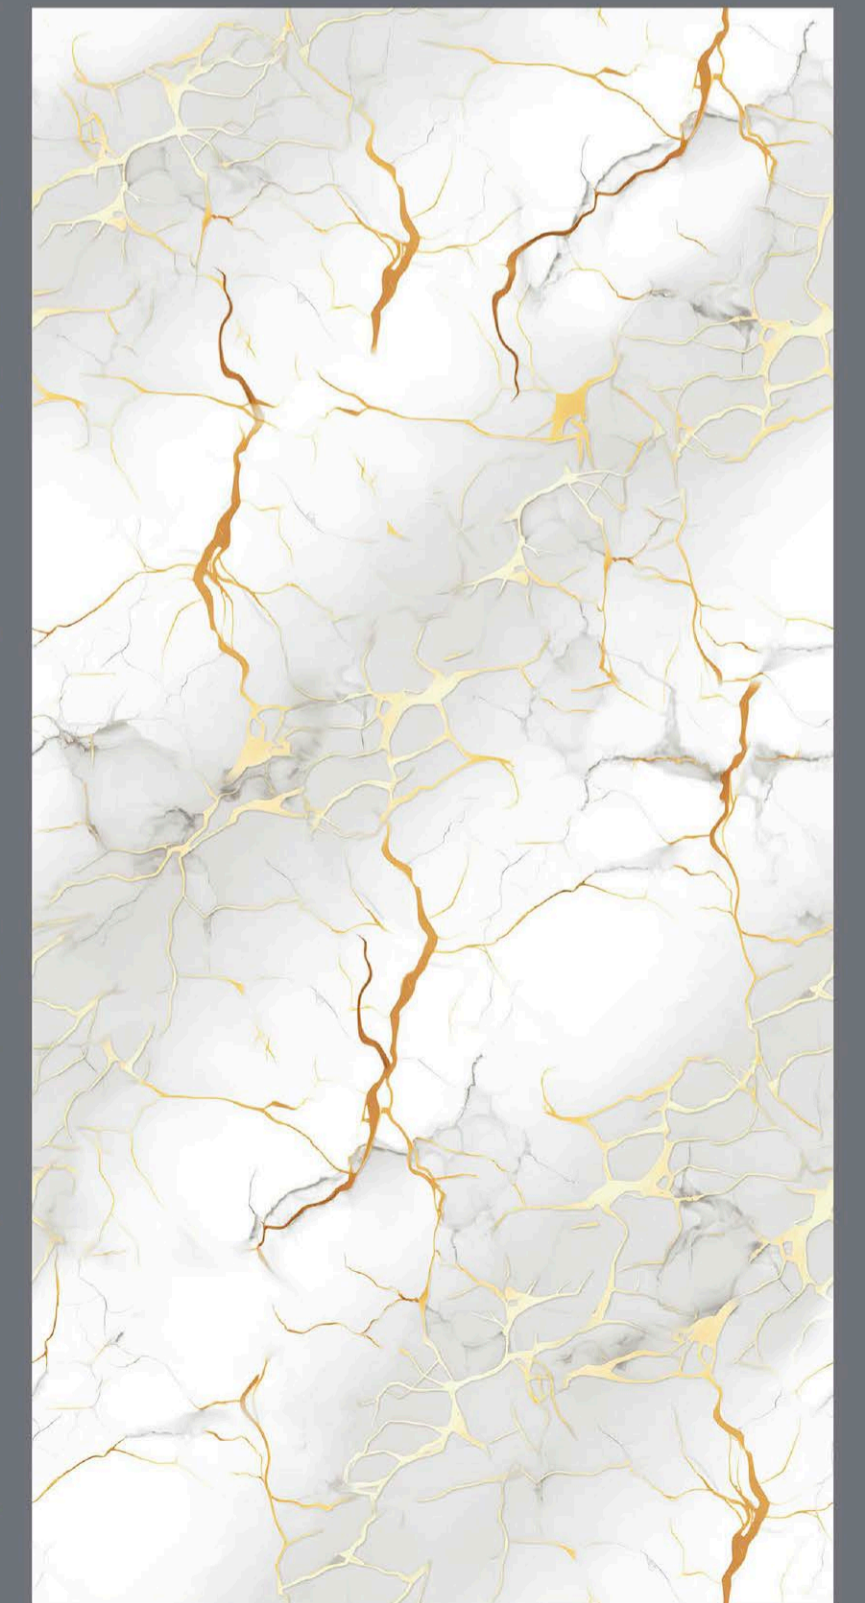

ENDLESS
JESON WHITE

- FINISH
  INKY GLOSSY
- SIZE
  600 x
  1200 mm
- Random
  2 faces

JESON
WHITE