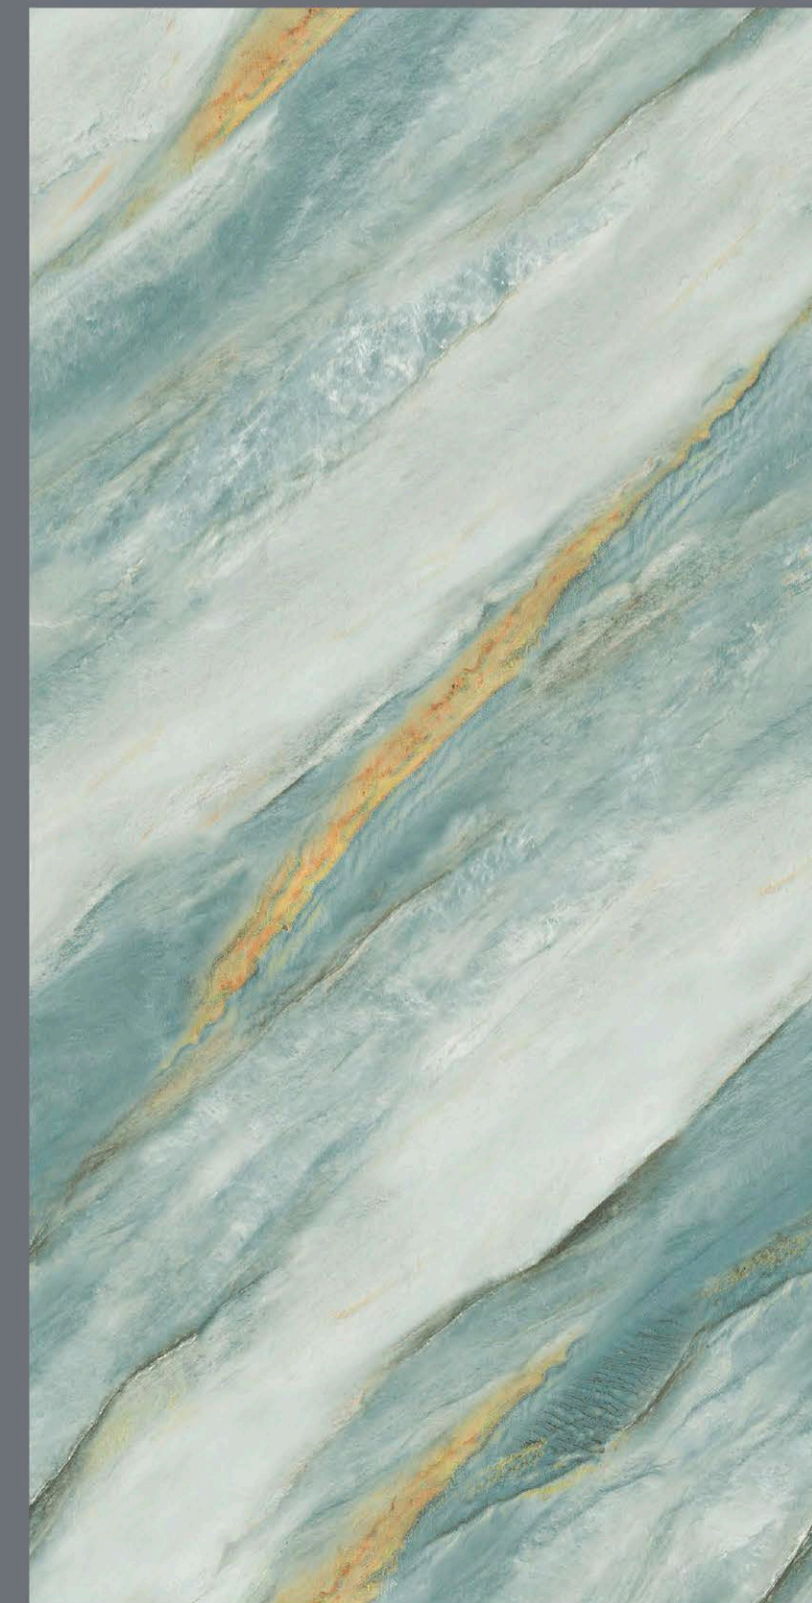

ENDLESS  
MORAN AQUA

MORAN  
AQUA

- FINISH  
**INKY GLOSSY**
- SIZE  
**600 x  
1200 mm**
- Random  
**4 faces**

ENDLESS  
MORAN GREEN

MORAN  
GREEN

- FINISH  
**INKY GLOSSY**
- SIZE  
600 x  
1200 mm
- Random  
4 faces