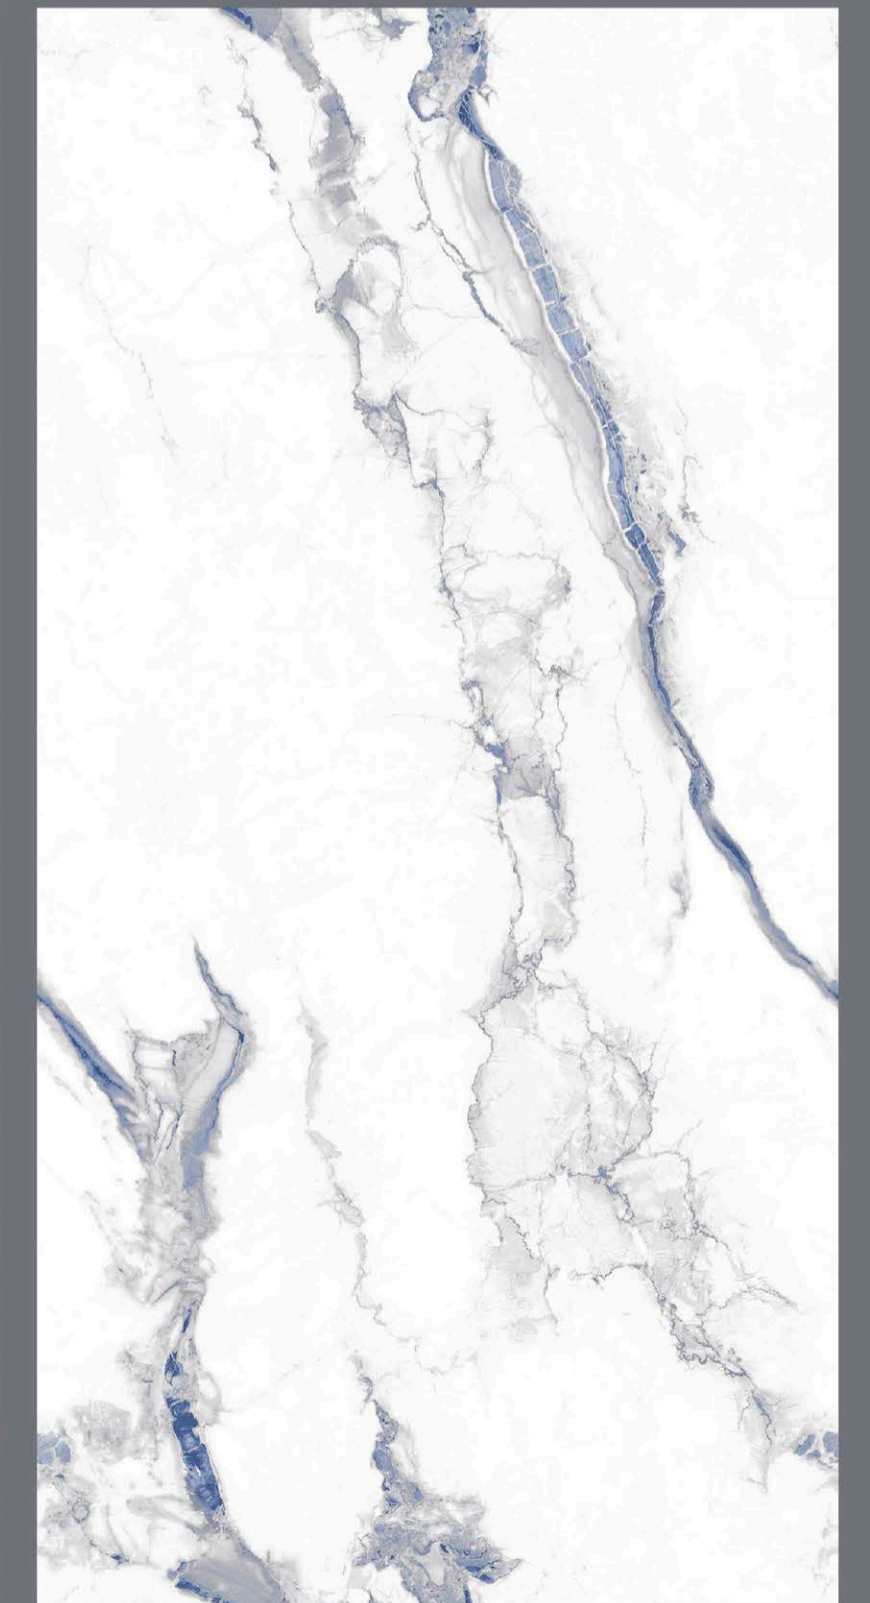

ENDLESS
FRESTIN BLUE

- FINISH
  INKY GLOSSY
- SIZE
  600 x
  1200 mm
- Random
  4 faces