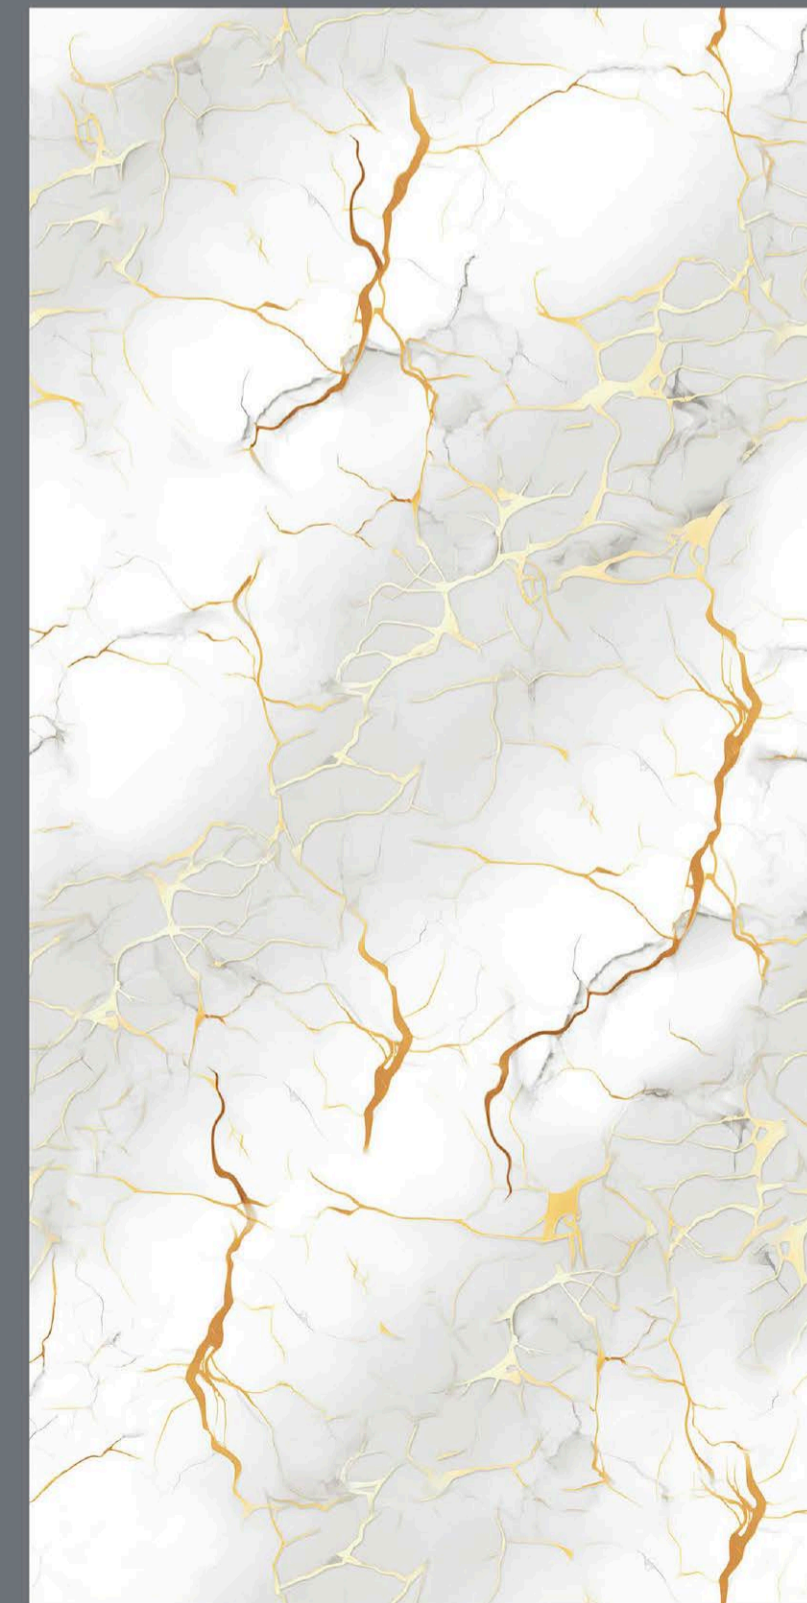

ENDLESS
JESON WHITE

- FINISH
  INKY GLOSSY
- SIZE
  600 x
  1200 mm
- Random
  2 faces

JESON
WHITE