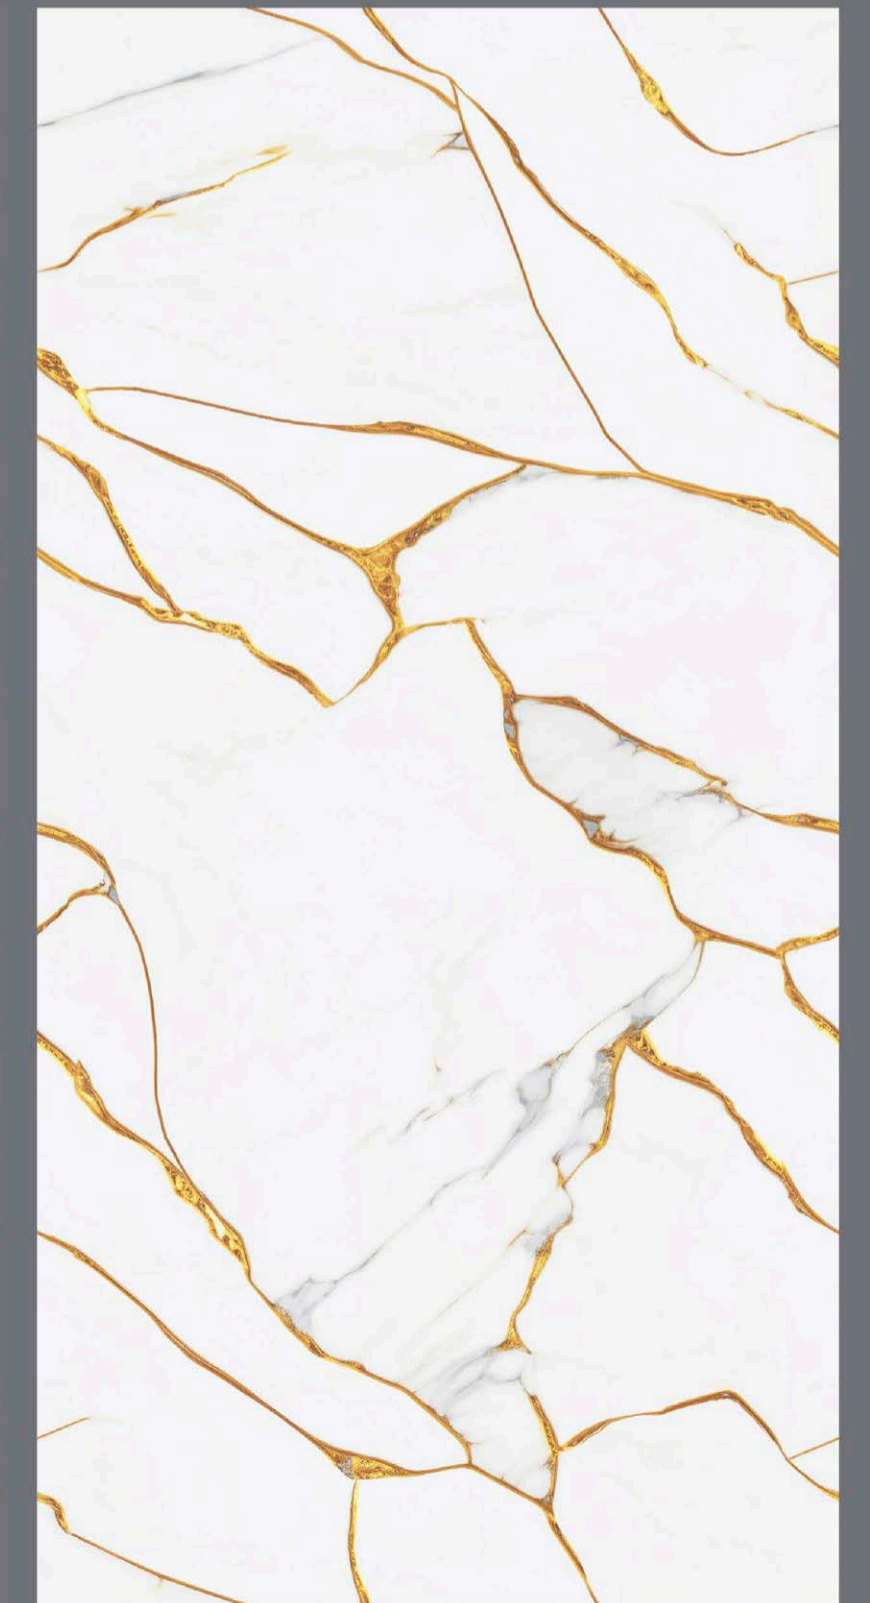

SIZE  
600 x  
1200 mm

Random  
5 faces

ENDLESS  
DELUXE GOLD

DELUXE  
GOLD

- FINISH  
INKY GLOSSY
- SIZE  
600 x  
1200 mm
- Random  
3 faces

ENDLESS  
FRITTA AQUA

FRITTA  
AQUA

- FINISH  
**INKY GLOSSY**
- SIZE  
**600 x  
1200 mm**
- Random  
**3 faces**