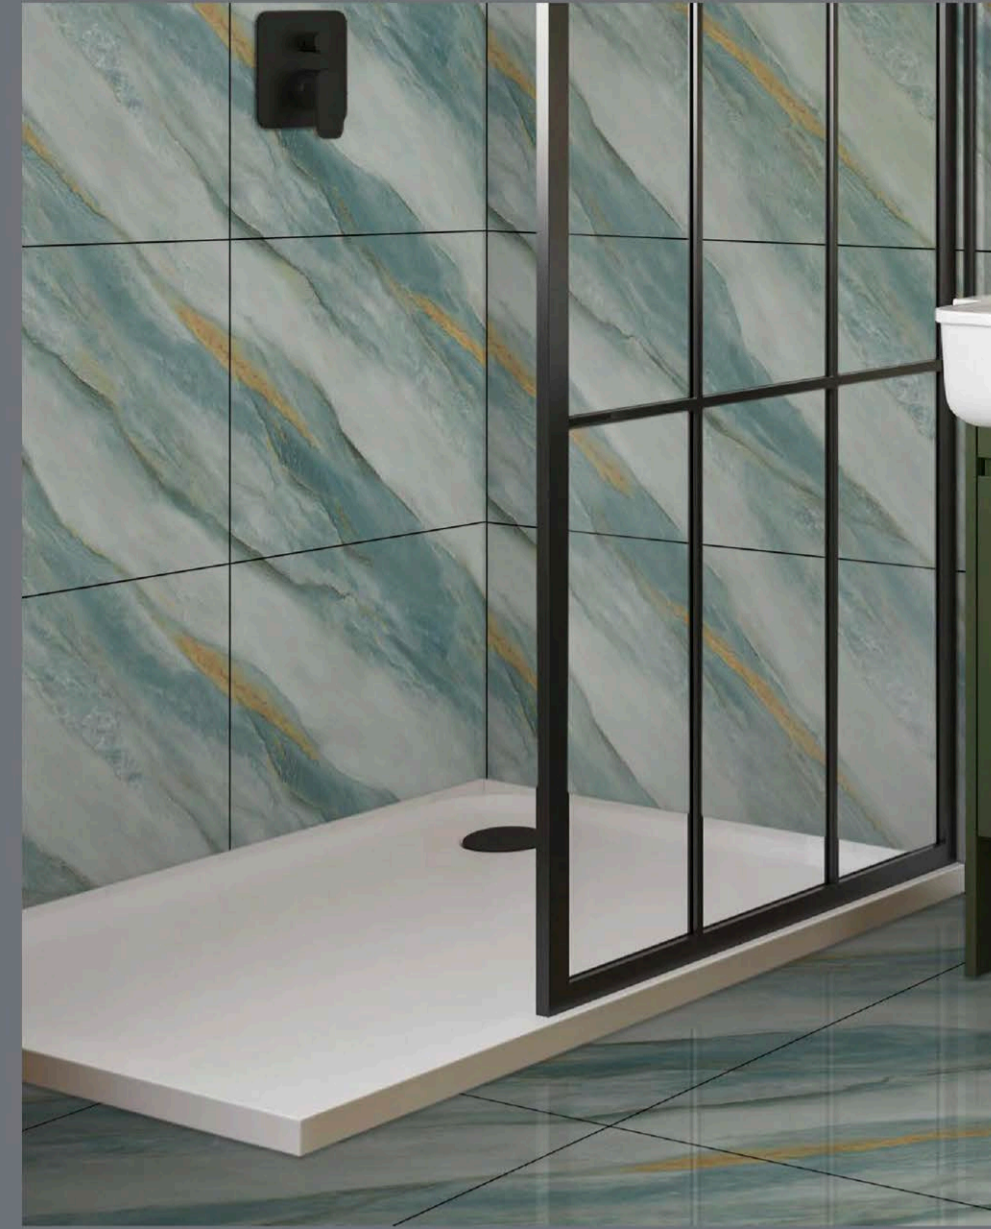

ENDLESS  
MORAN AQUA

MORAN  
AQUA

- FINISH  
**INKY GLOSSY**
- SIZE  
**600 x  
1200 mm**
- Random  
**4 faces**

ENDLESS  
MORAN GREEN

MORAN  
GREEN

- FINISH  
**INKY GLOSSY**
- SIZE  
600 x  
1200 mm
- Random  
4 faces