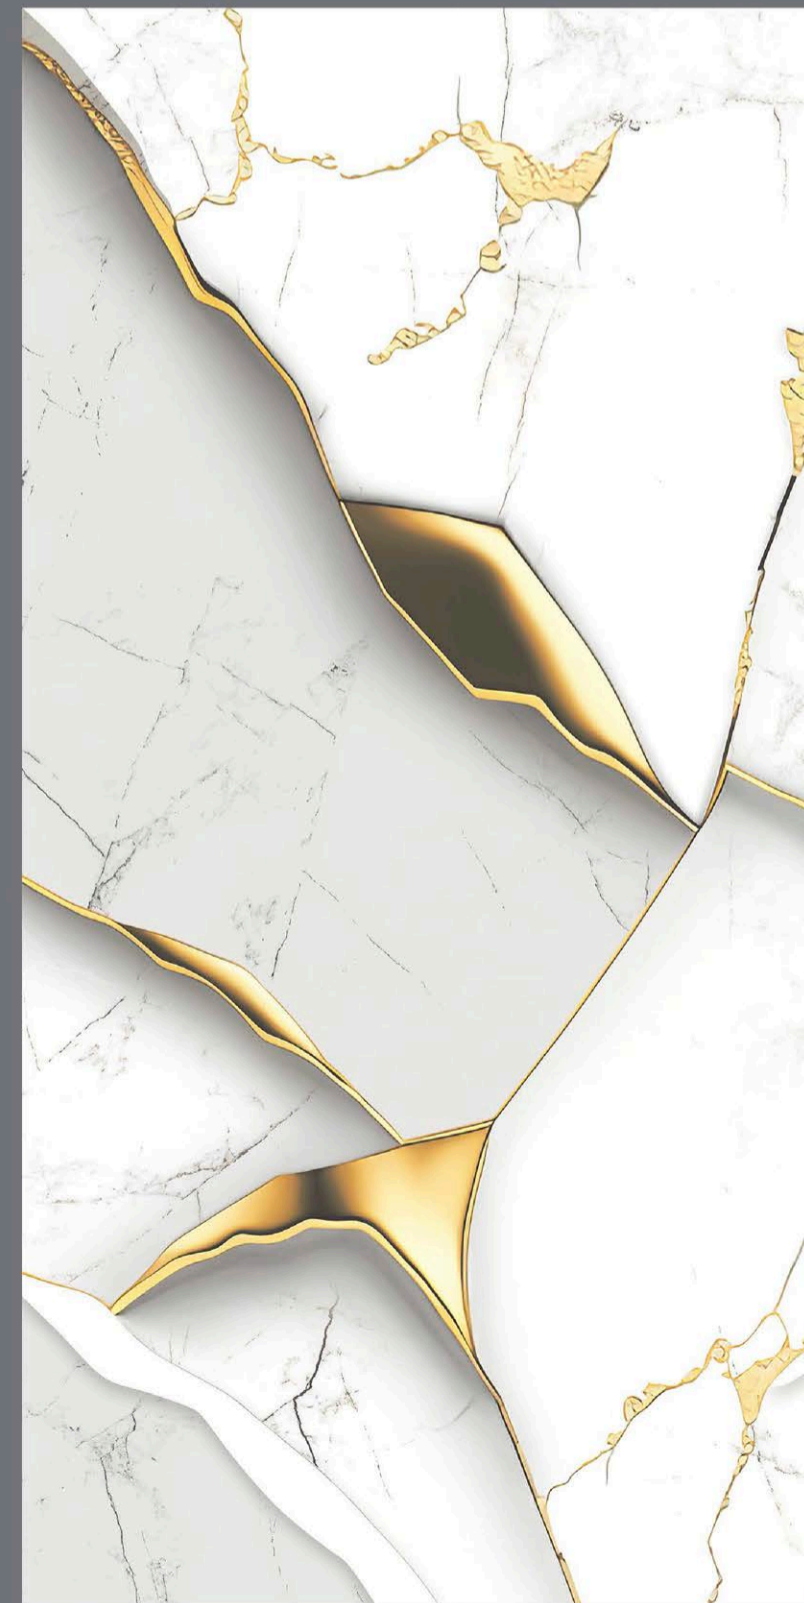

CAPADI GOLD

- FINISH
  INKY GLOSSY
- SIZE
  600 x
  1200 mm
- Random
  3 faces

CAPADI
GOLD