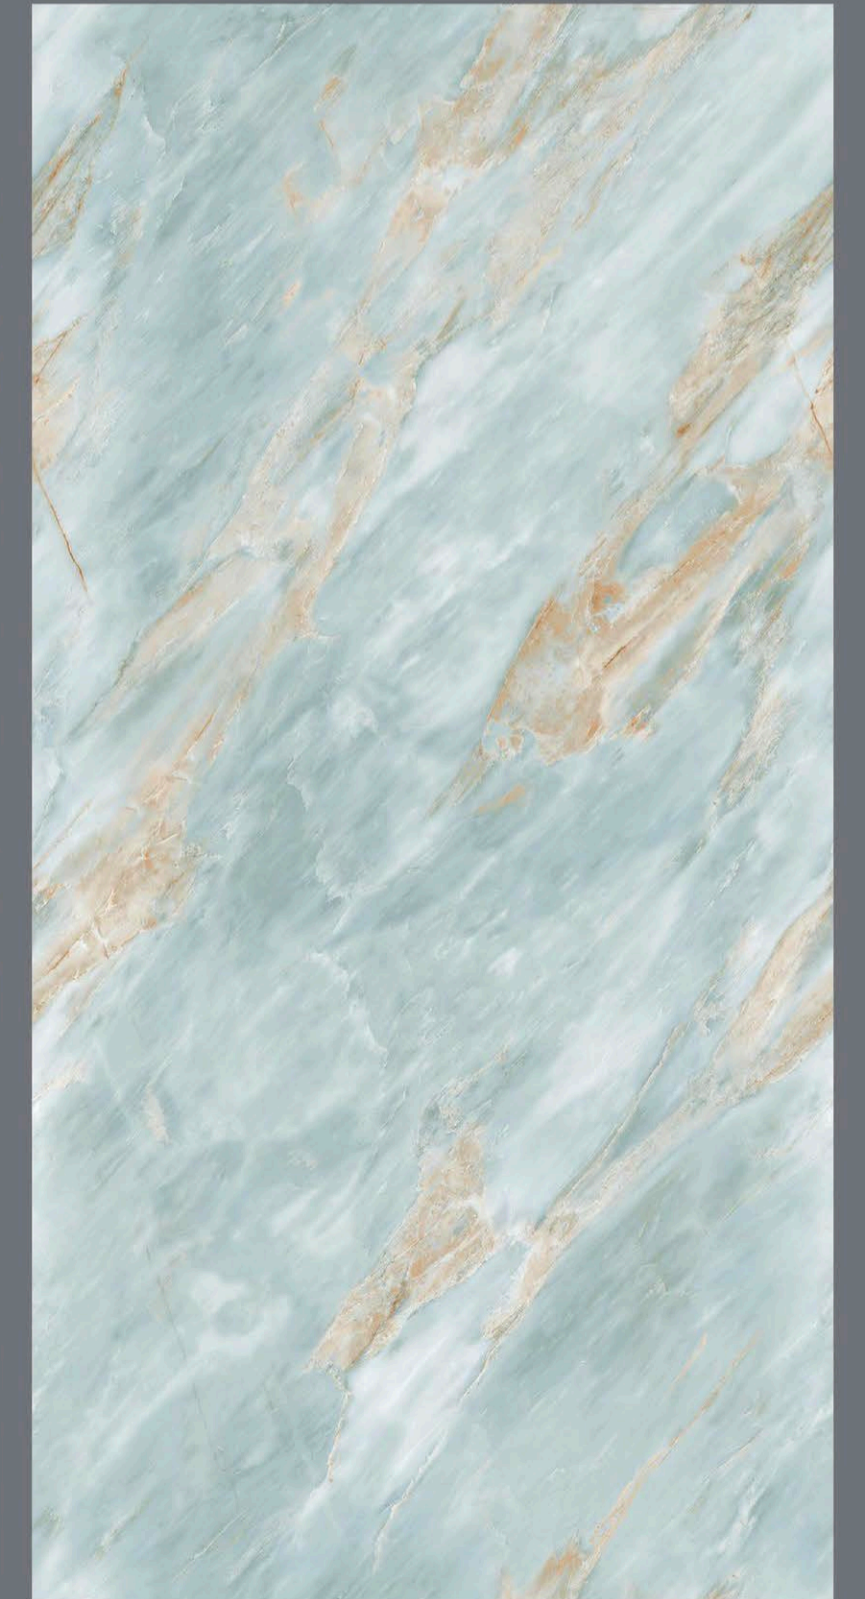

ENDLESS  
MAJORCA SEA

MAJORCA  
SEA

- FINISH  
**INKY GLOSSY**
- SIZE  
**600 x  
1200 mm**
- Random  
**3 faces**

ENDLESS  
MELUR VERDE

MELUR  
VERDE

FINISH  
**INKY GLOSSY**

SIZE  
**600 x  
1200 mm**

Random  
**4 faces**