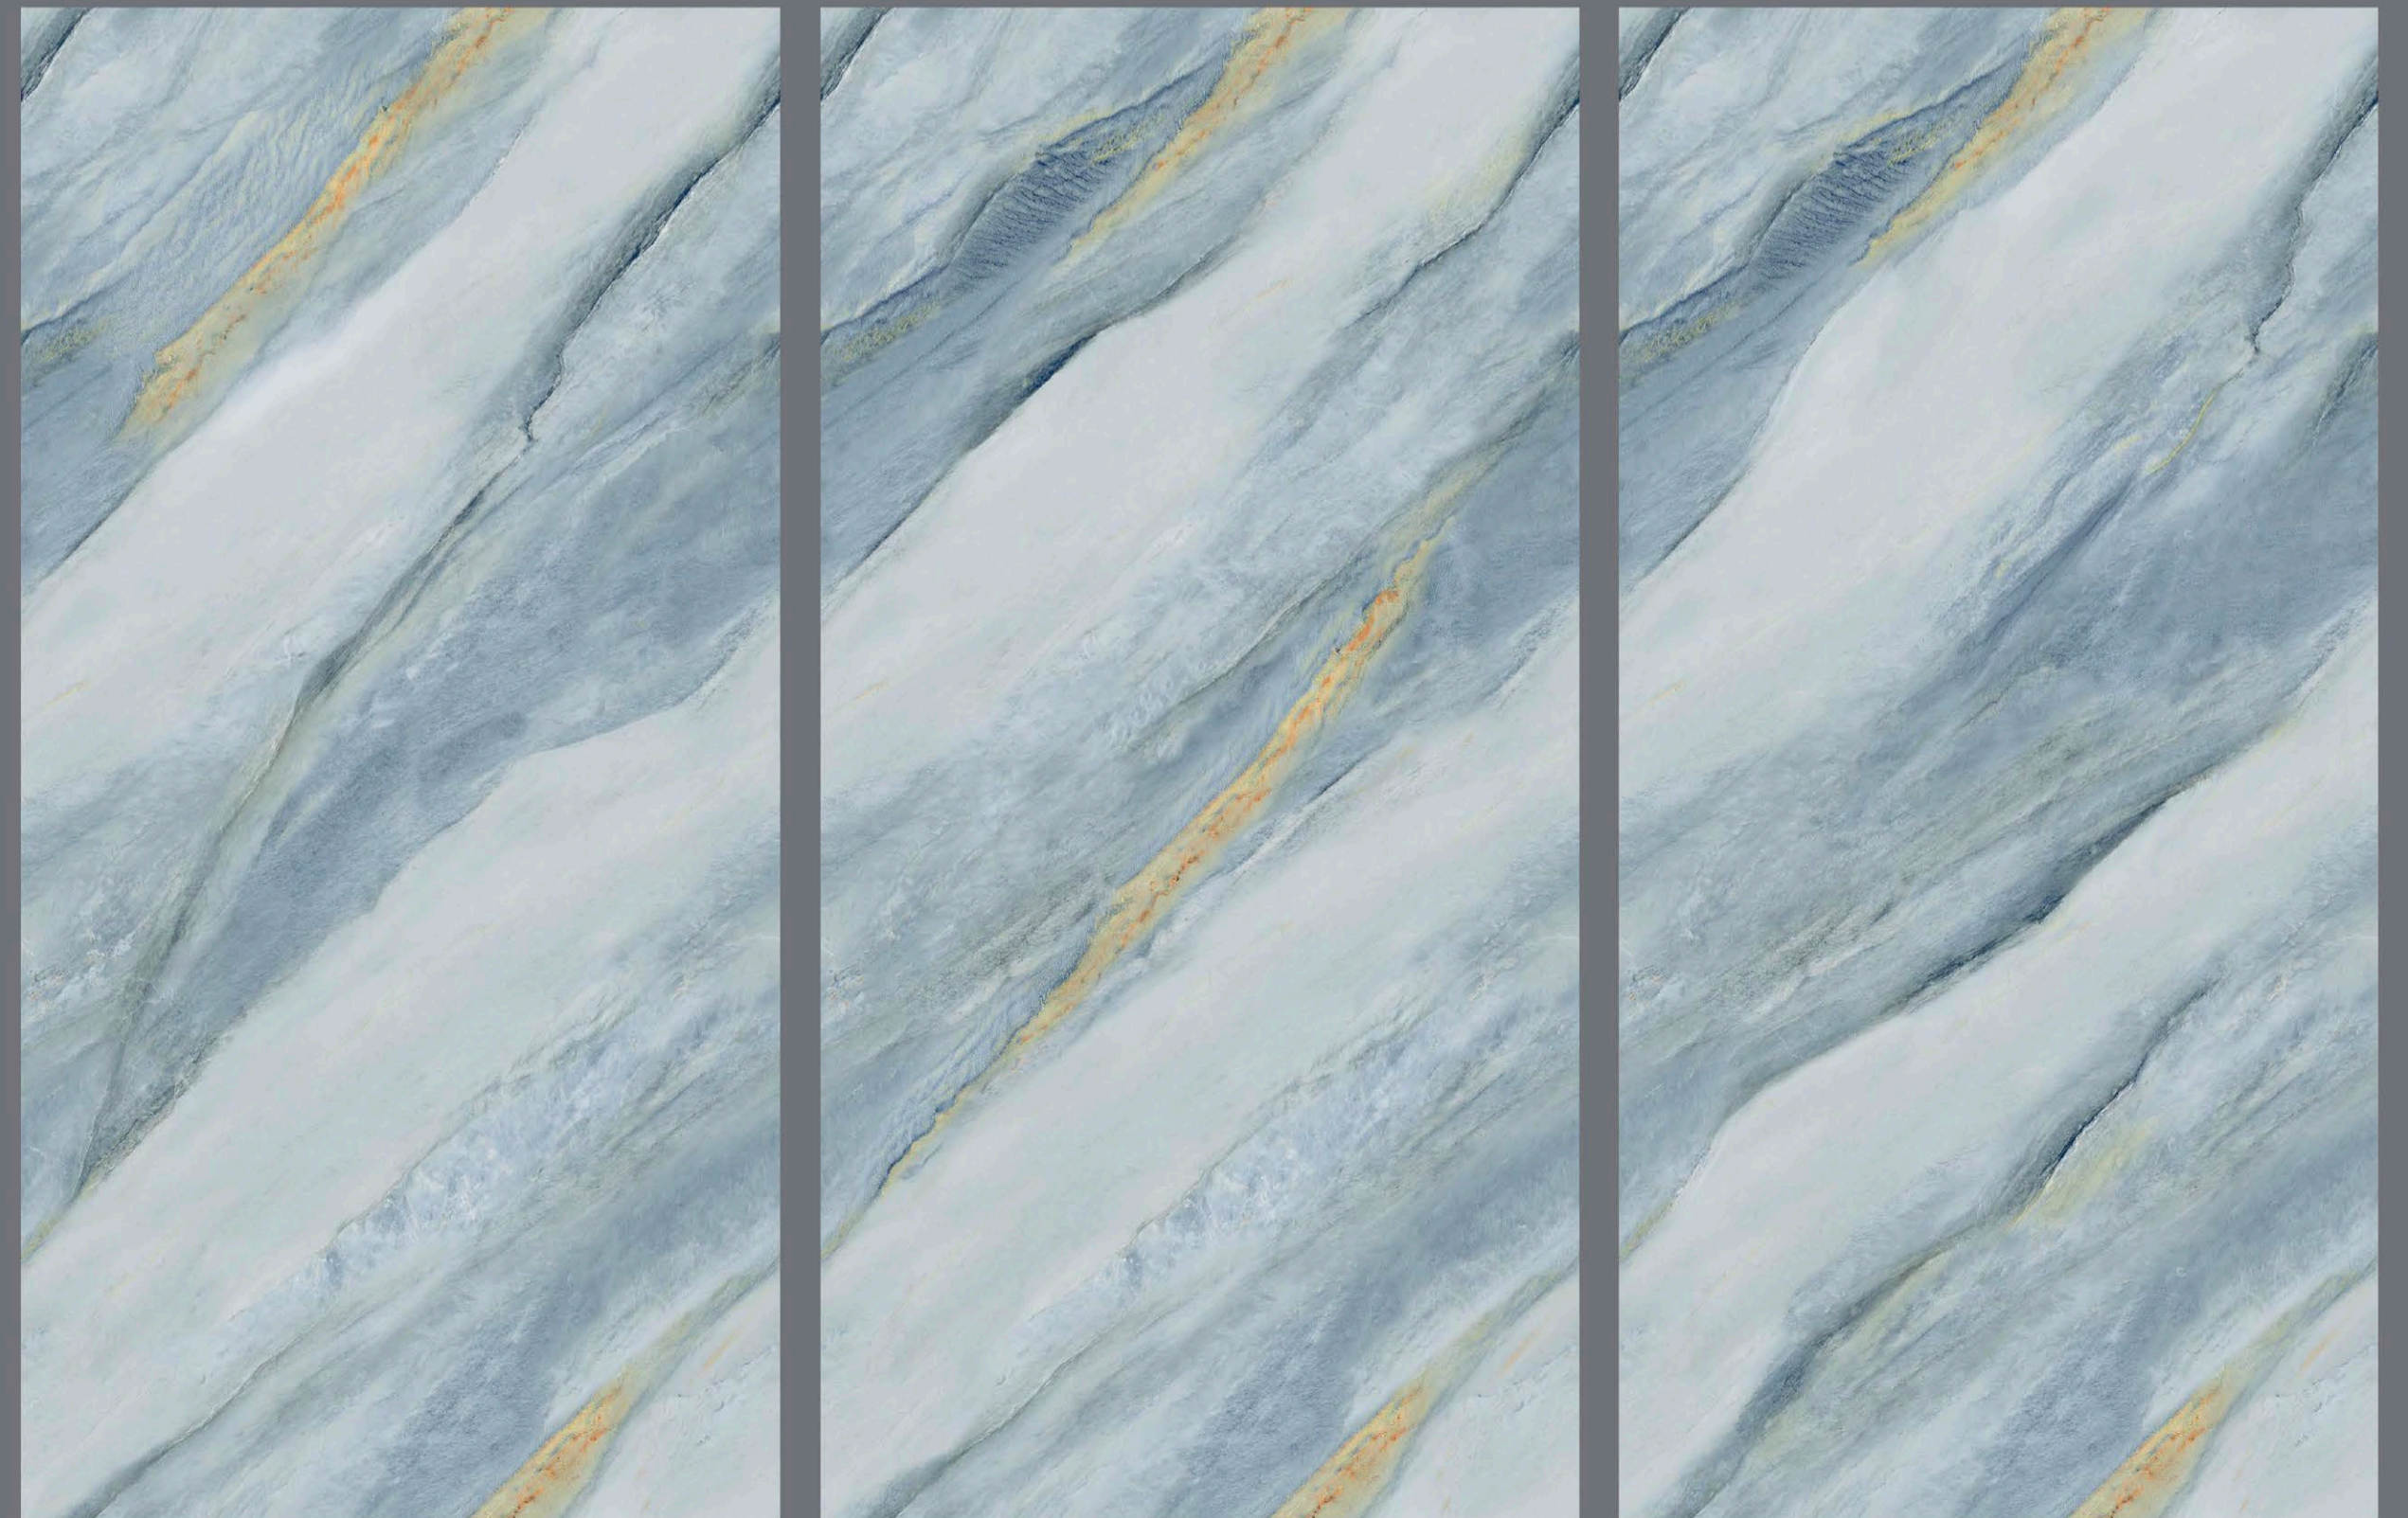

ENDLESS
MORAN AQUA

MORAN
AQUA

- FINISH
  INKY GLOSSY
- SIZE
  **600 x
  1200 mm**
- Random
  4 faces