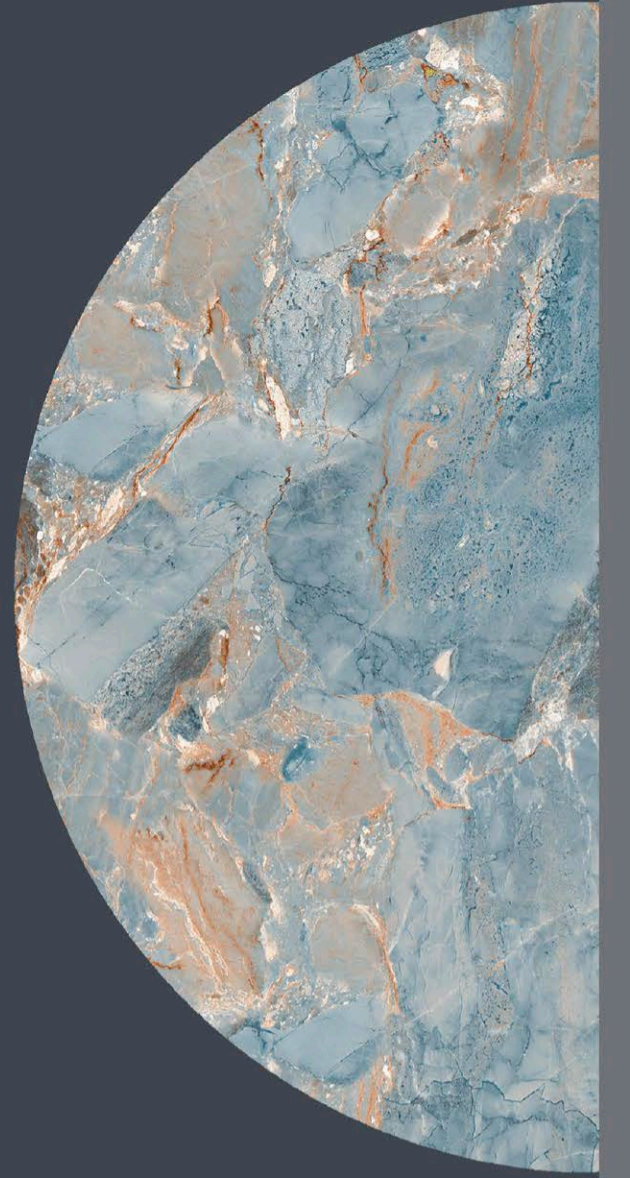

Random  
4 faces

CACTUS  
AQUA

CAPADI GOLD

- FINISH  
**INKY GLOSSY**
- SIZE  
600 x  
1200 mm
- Random  
3 faces

CAPADI  
GOLD

DOMLUR AQUA

DOMLUR  
AQUA

FINISH  
INKY GLOSSY