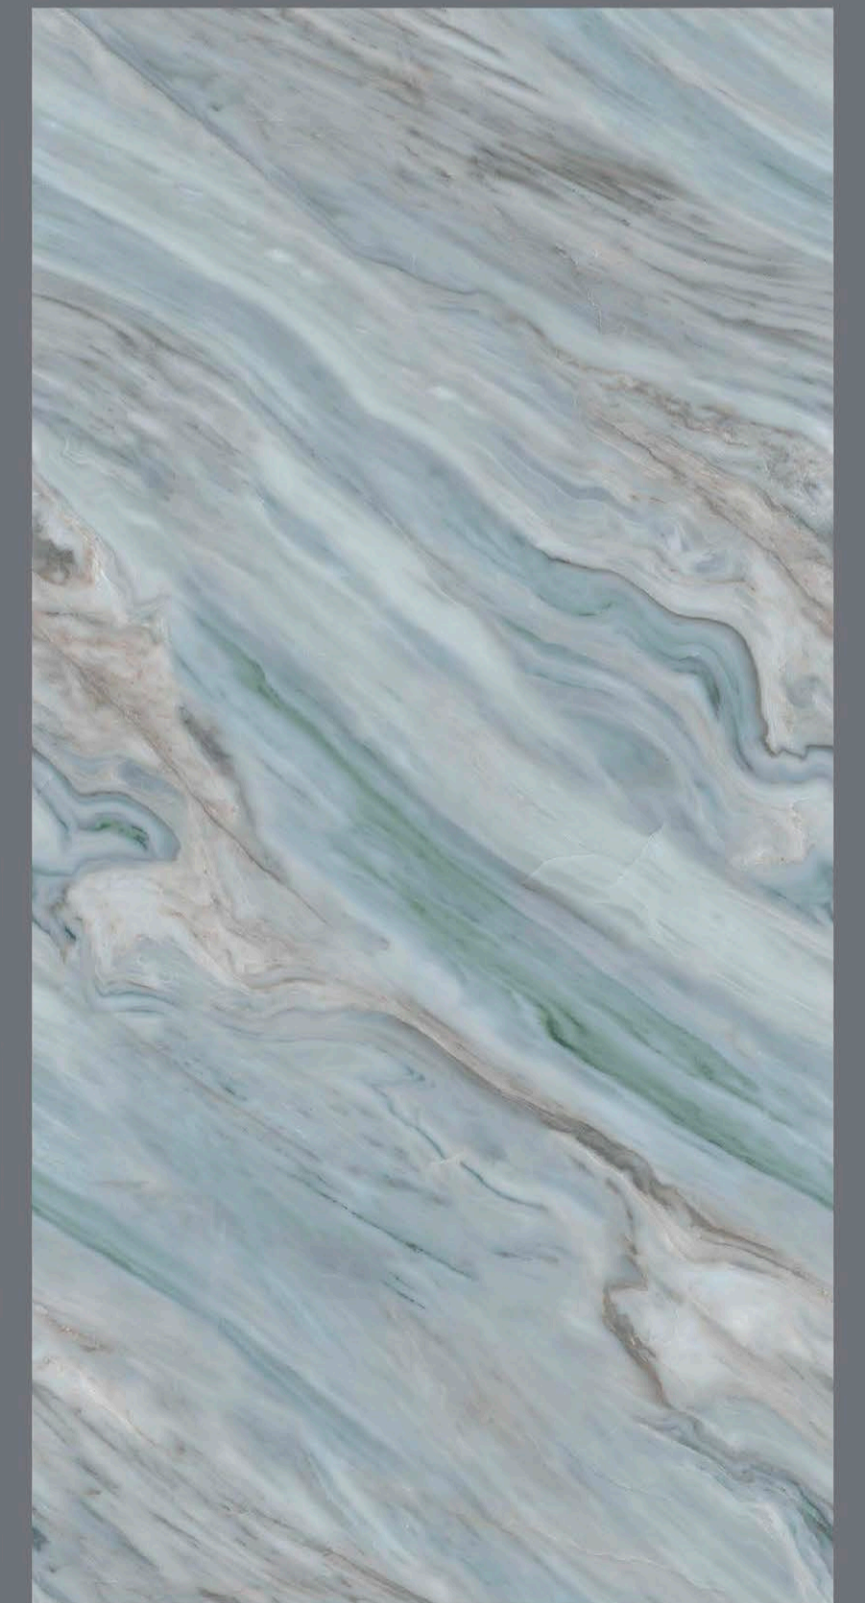

- FINISH
  INKY GLOSSY
- SIZE
  **600 x
  1200 mm**
- Random
  4 faces