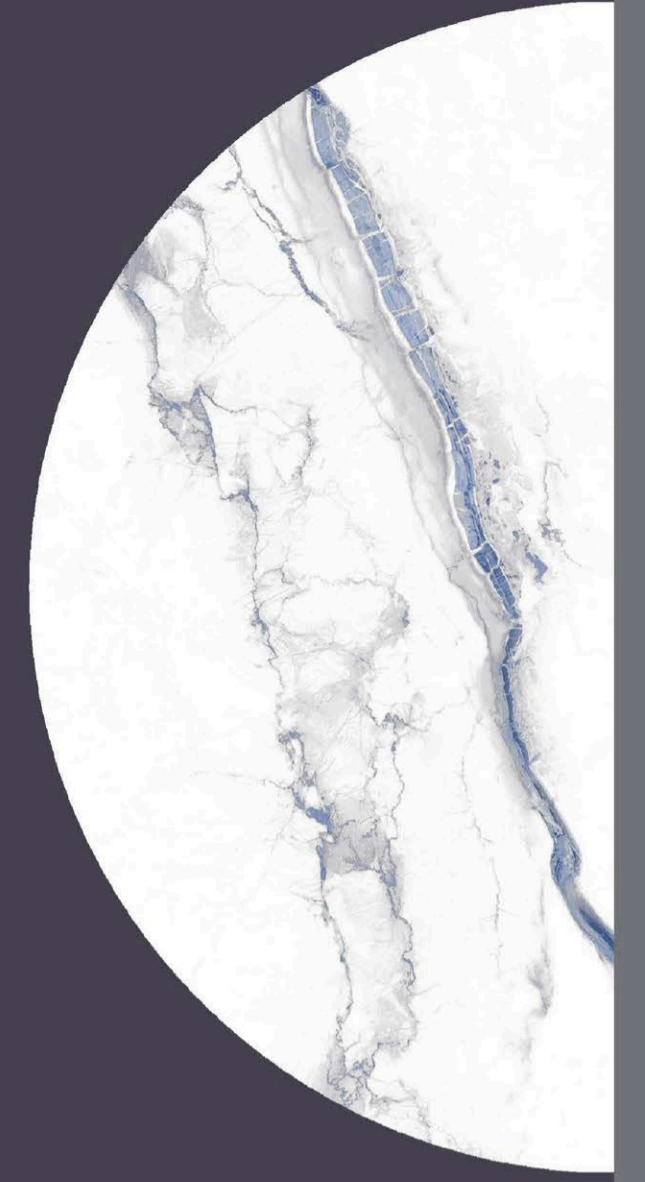

ENDLESS
FRESTIN BLUE

- FINISH
  INKY GLOSSY
- SIZE
  600 x
  1200 mm
- Random
  4 faces