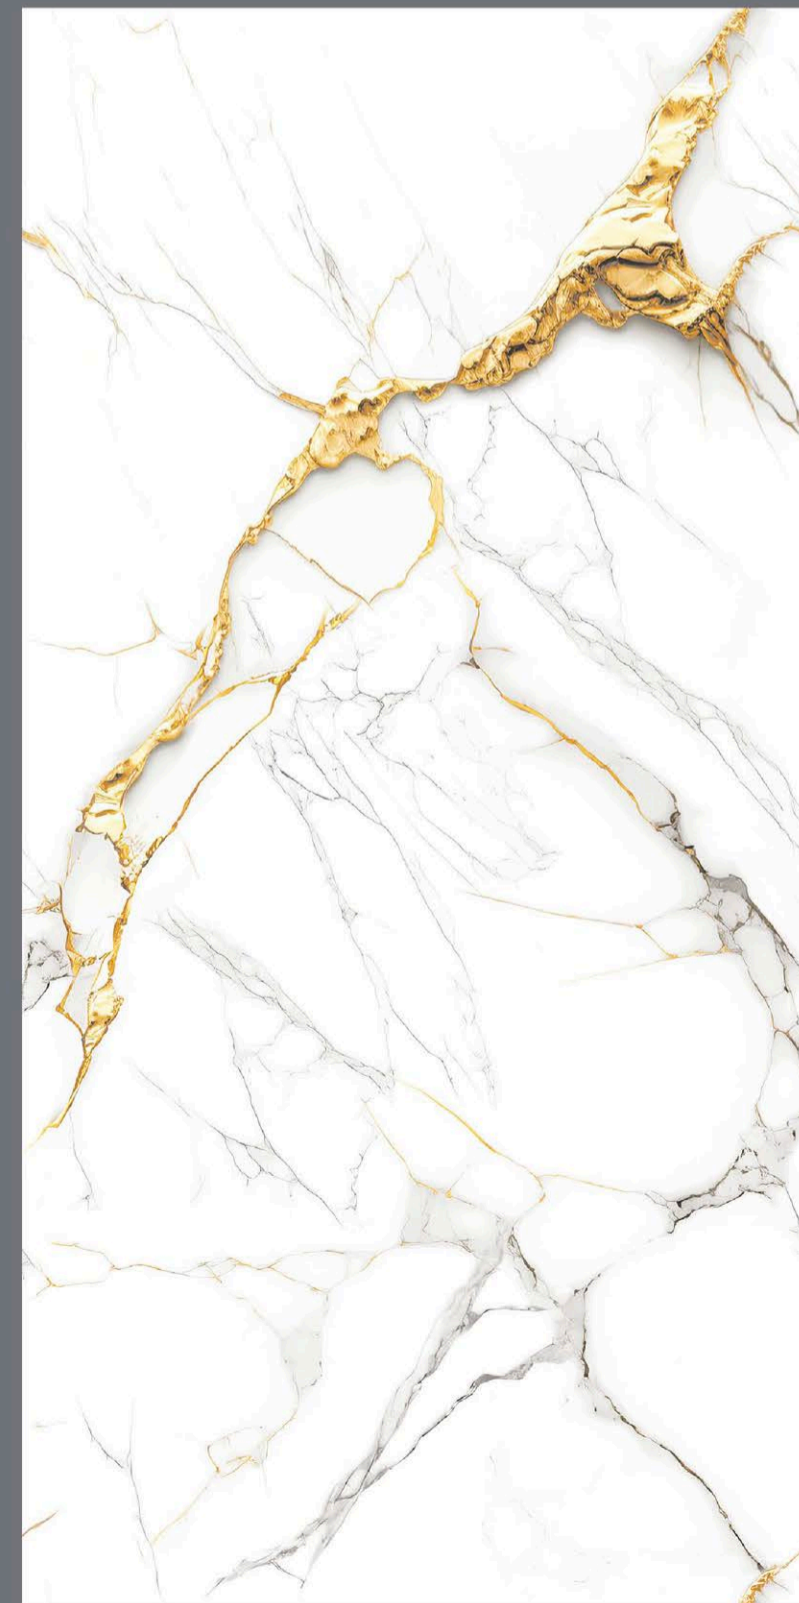

FINISH
INKY GLOSSY

SIZE
600 x
1200 mm

Random
2 faces