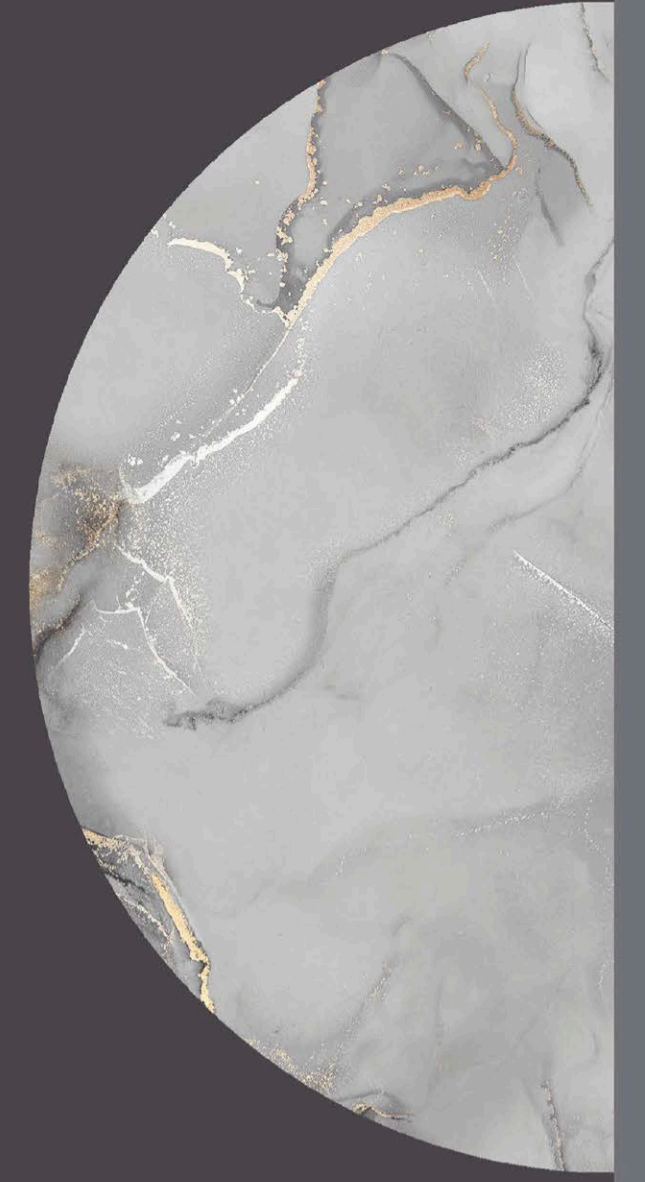

ENDLESS  
MORAN ROSSO

MORAN  
ROSSO

- FINISH  
**INKY GLOSSY**
- SIZE  
**600 x  
1200 mm**
- Random  
**4 faces**

ENDLESS  
OCTUS GOLD

OCTUS  
GOLD

- FINISH  
**INKY GLOSSY**
- SIZE  
**600 x  
1200 mm**
- Random  
**4 faces**

ENDLESS  
OPAC AQUA

OPAC  
AQUA

- FINISH  
**INKY GLOSSY**
- SIZE  
600 x  
1200 mm
- Random  
4 faces

ENDLESS  
OPAC BLUE

OPAC  
BLUE

- FINISH  
**INKY GLOSSY**
- SIZE  
**600 x  
1200 mm**
- Random  
**4 faces**