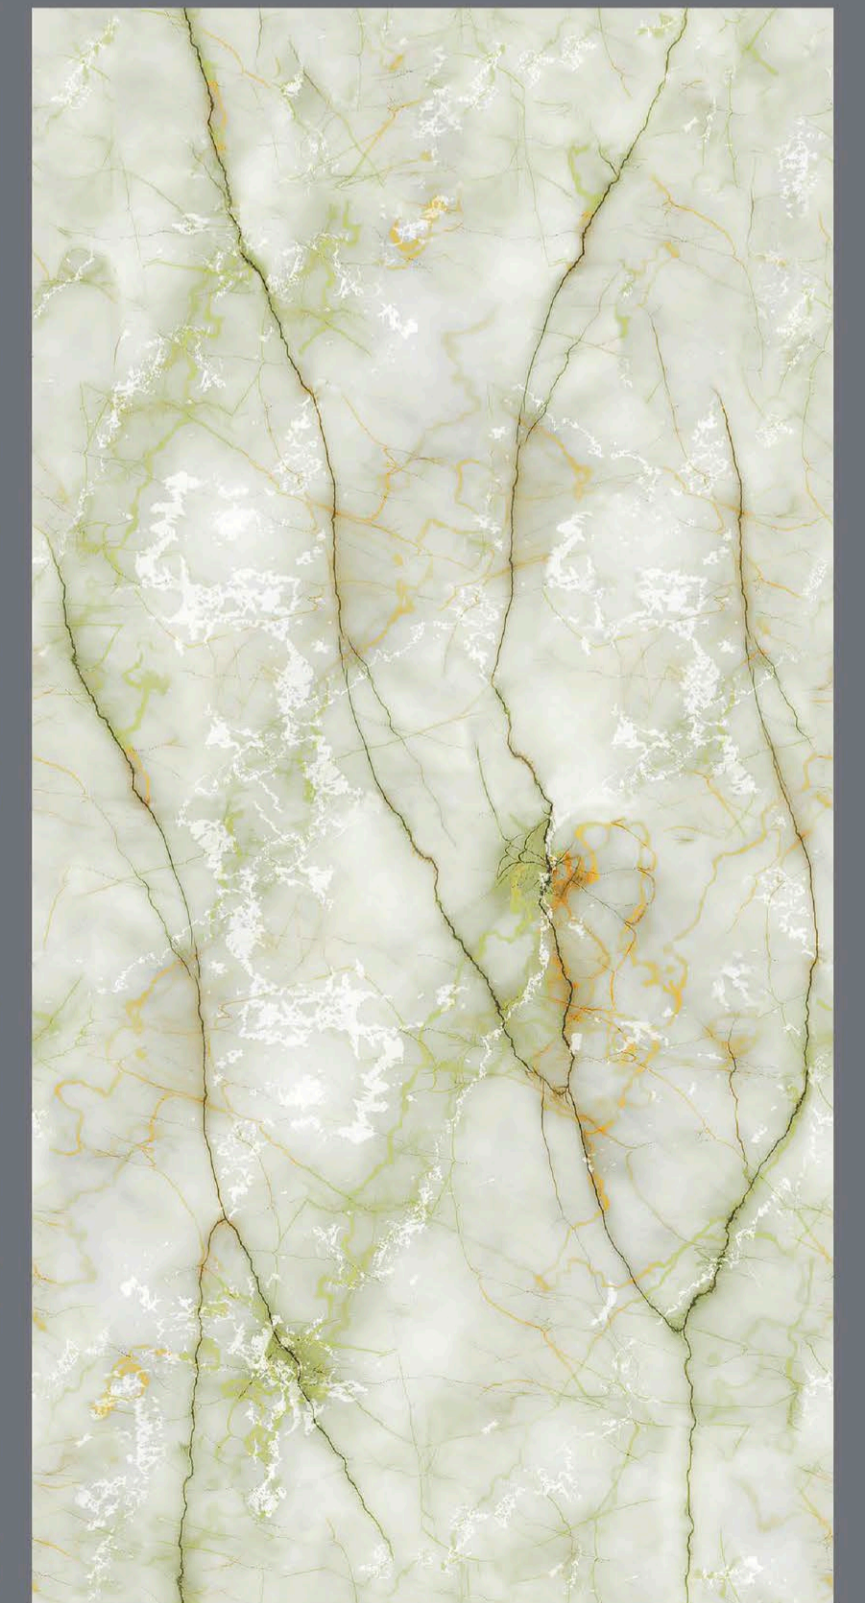

- FINISH
  INKY GLOSSY
- SIZE
  **600 x
  1200 mm**
- Random
  4 faces