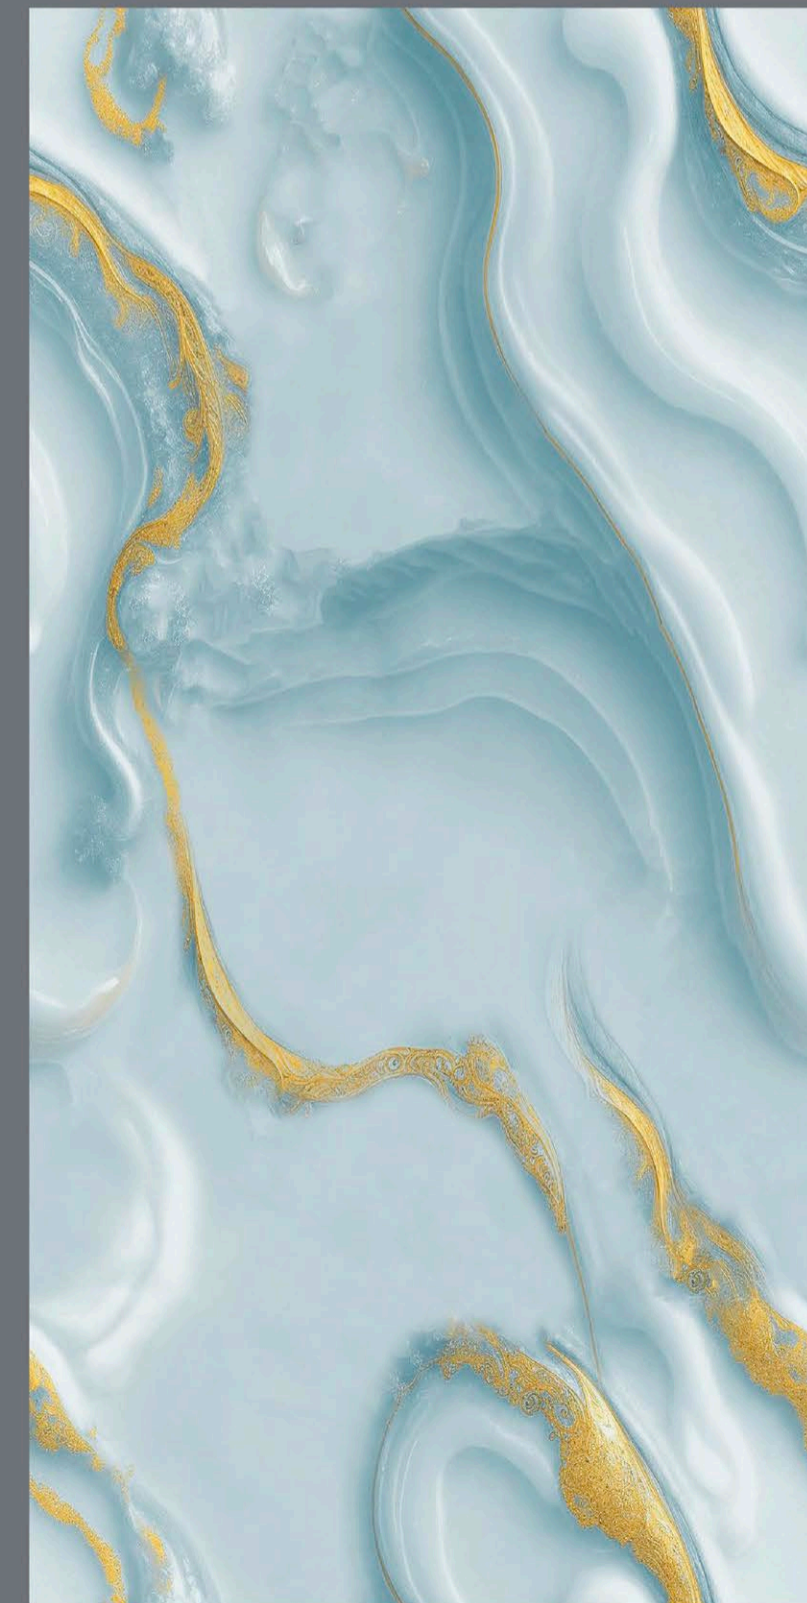

SIZE  
600 x  
1200 mm

Random  
5 faces

ENDLESS  
DELUXE GOLD

DELUXE  
GOLD

- FINISH  
INKY GLOSSY
- SIZE  
600 x  
1200 mm
- Random  
3 faces

ENDLESS  
FRITTA AQUA

FRITTA  
AQUA

- FINISH  
**INKY GLOSSY**
- SIZE  
**600 x  
1200 mm**
- Random  
**3 faces**