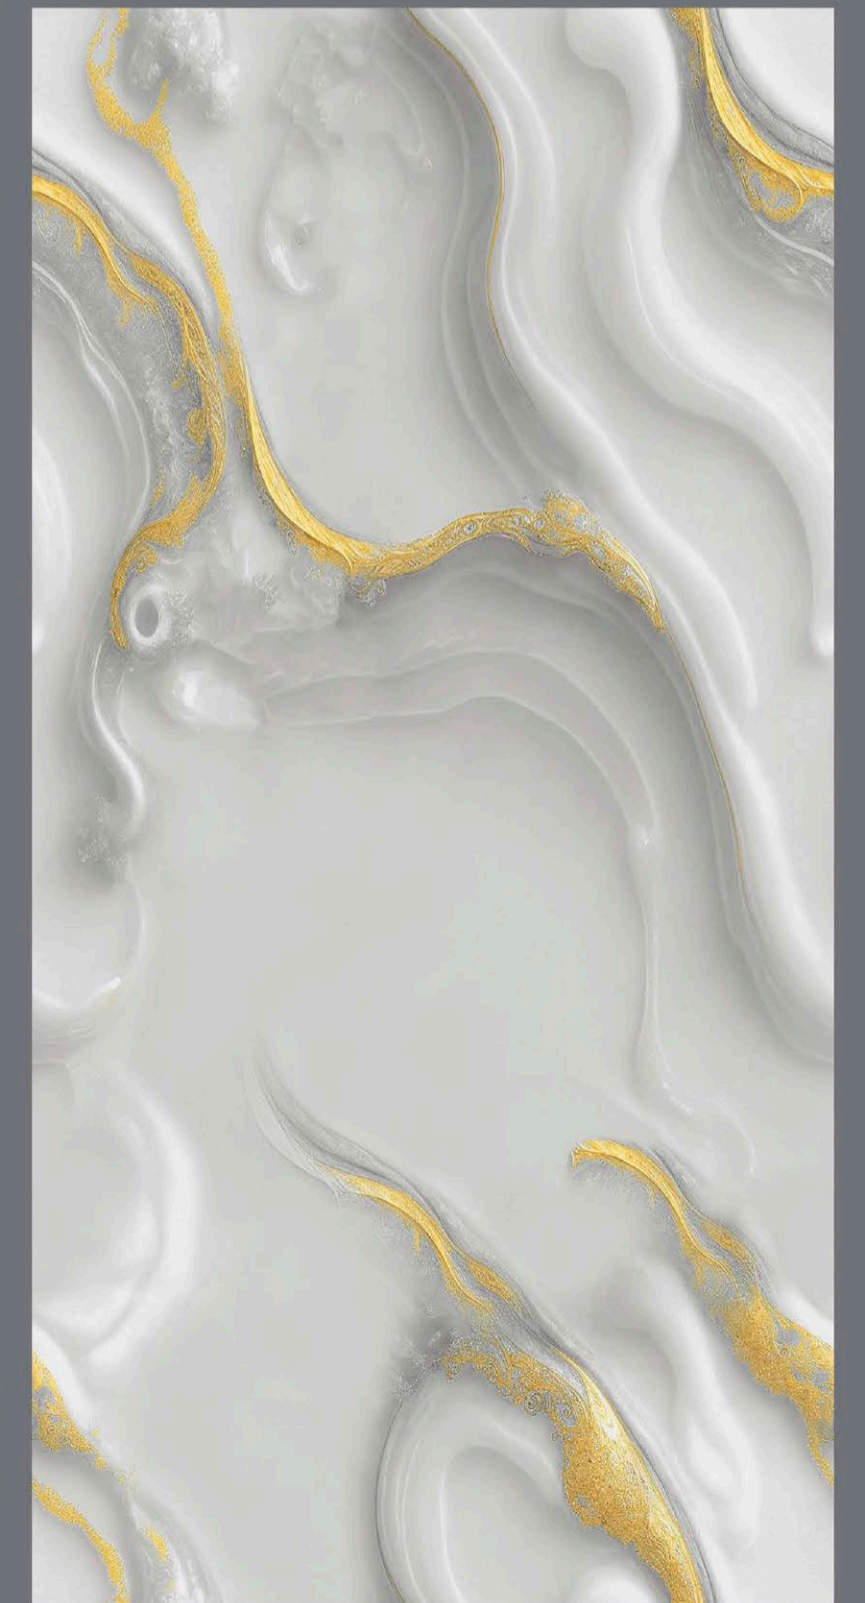

ENDLESS  
FRITTA GOLD

FRITTA  
GOLD

- FINISH  
**INKY GLOSSY**
- SIZE  
600 x  
1200 mm
- Random  
3 faces

ENDLESS  
FRITTA GREY

FRITTA  
GREY

- FINISH  
**INKY GLOSSY**
- SIZE  
**600 x  
1200 mm**
- Random  
**3 faces**