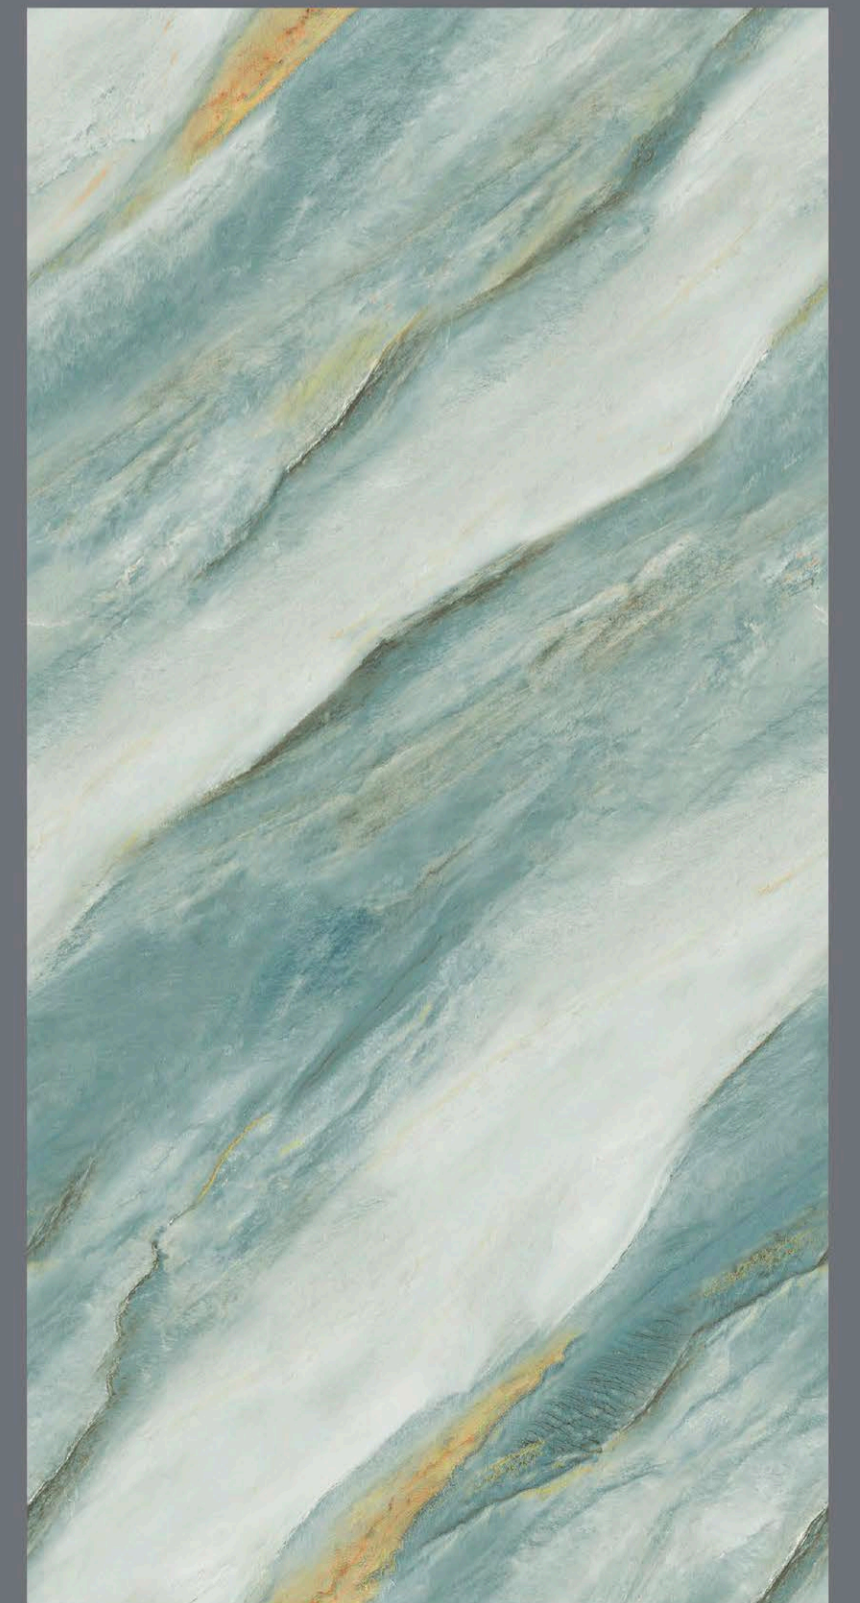

ENDLESS  
MORAN AQUA

MORAN  
AQUA

- FINISH  
**INKY GLOSSY**
- SIZE  
**600 x  
1200 mm**
- Random  
**4 faces**

ENDLESS  
MORAN GREEN

MORAN  
GREEN

- FINISH  
**INKY GLOSSY**
- SIZE  
600 x  
1200 mm
- Random  
4 faces