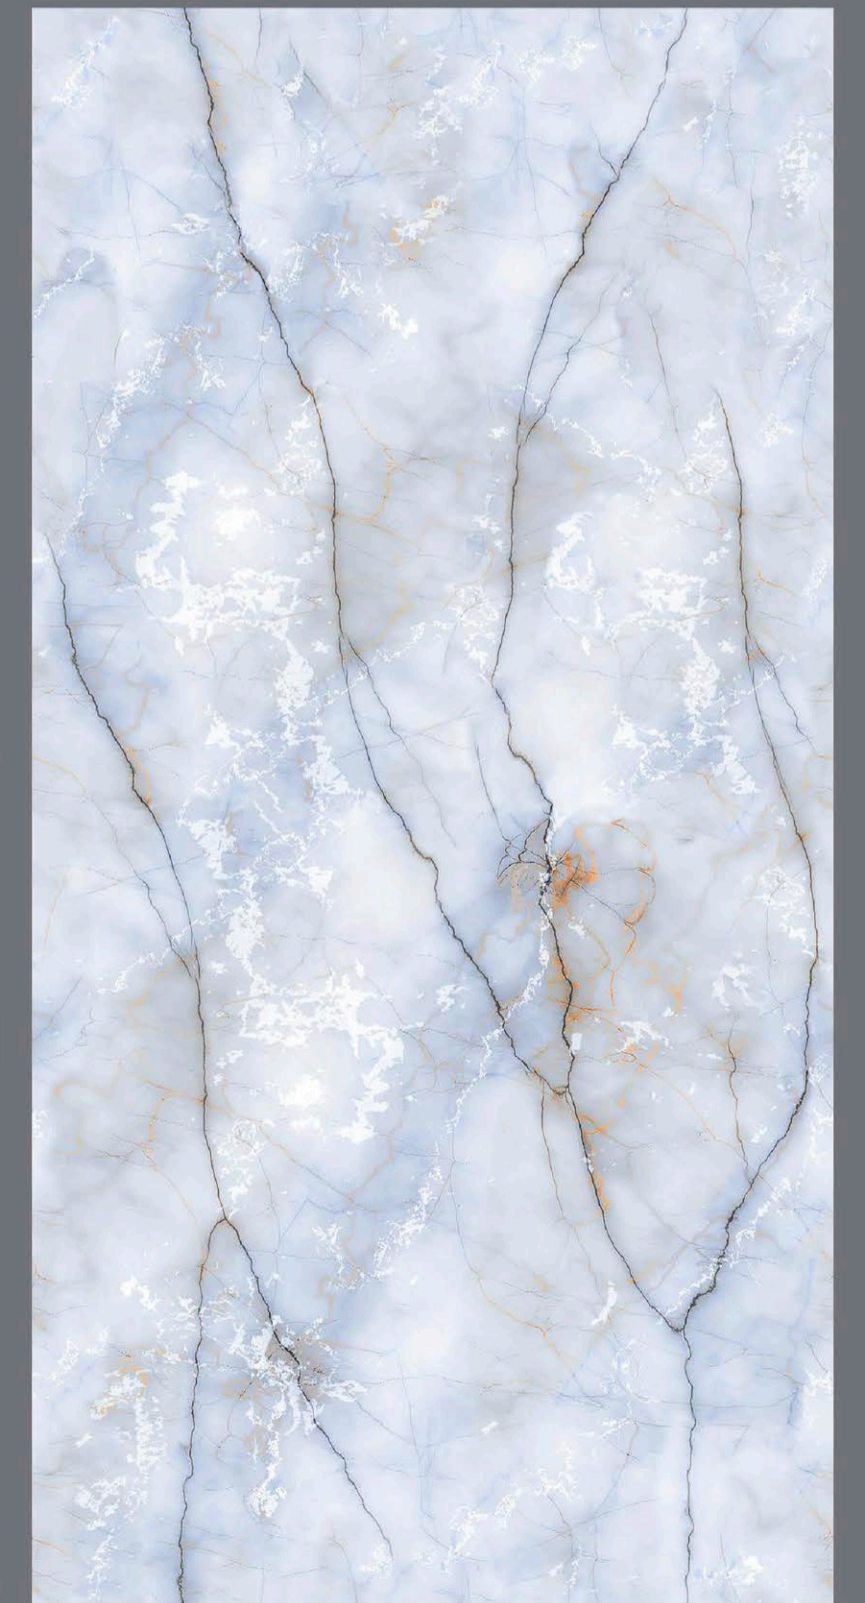

ENDLESS  
OPAC AQUA

OPAC  
AQUA

- FINISH  
**INKY GLOSSY**
- SIZE  
600 x  
1200 mm
- Random  
4 faces

ENDLESS  
OPAC BLUE

OPAC  
BLUE

- FINISH  
**INKY GLOSSY**
- SIZE  
**600 x  
1200 mm**
- Random  
**4 faces**