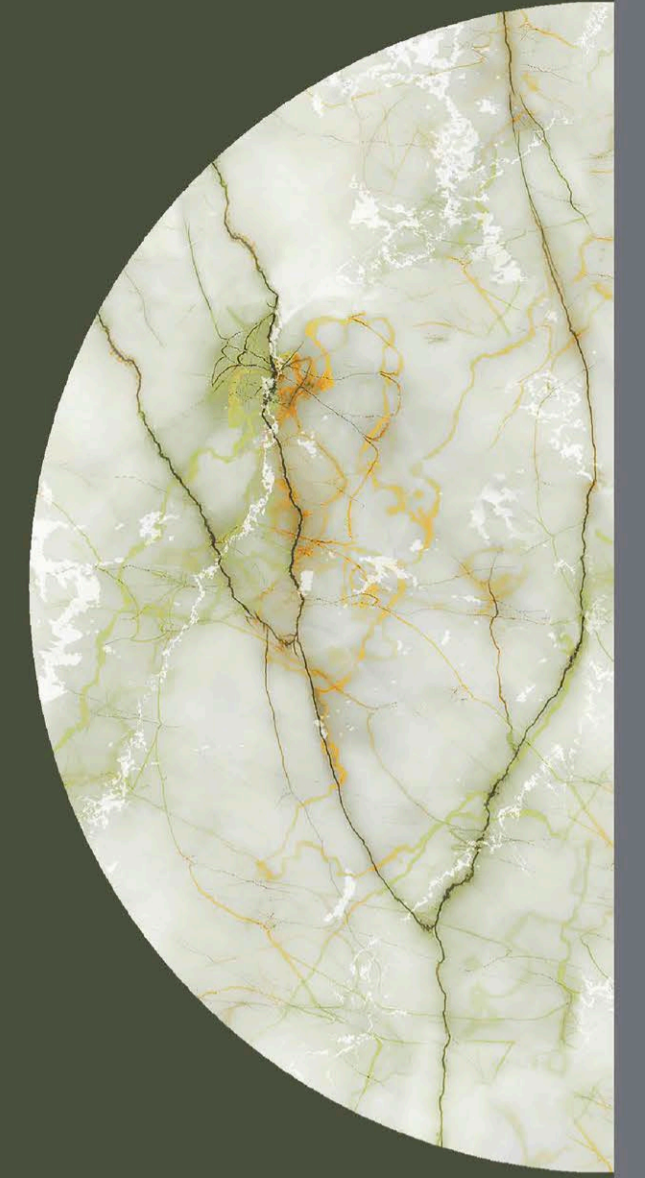

ENDLESS
OPAC VERDE

OPAC
VERDE

- FINISH
  INKY GLOSSY
- SIZE
  **600 x
  1200 mm**
- Random
  4 faces