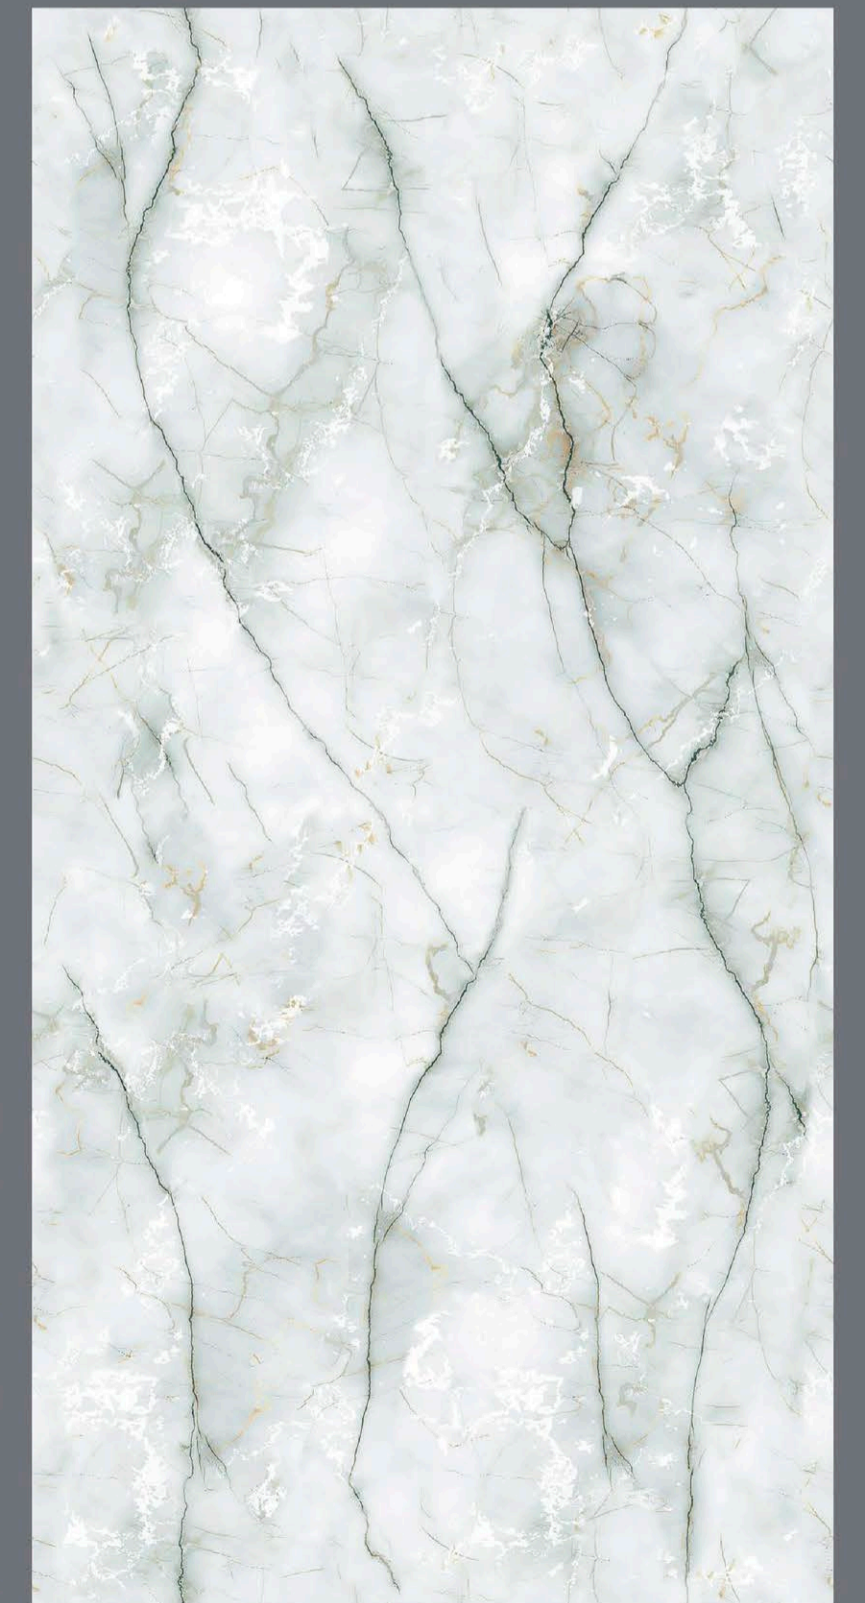

ENDLESS
OPAC AQUA

OPAC
AQUA

- FINISH
  INKY GLOSSY
- SIZE
  600 x
  1200 mm
- Random
  4 faces