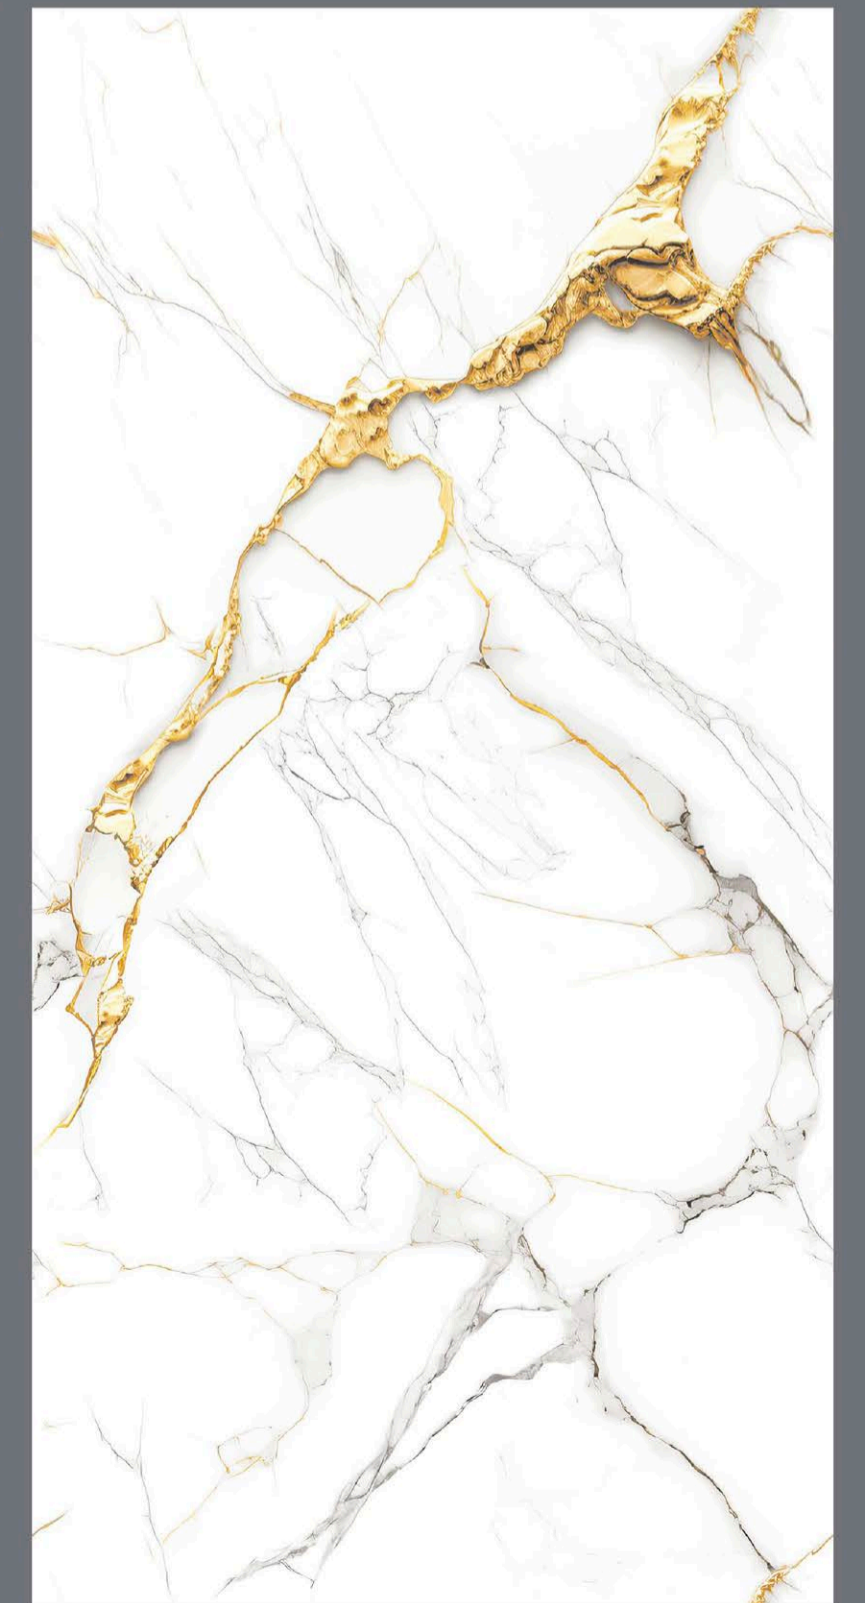

FINISH
INKY GLOSSY

SIZE
600 x
1200 mm

Random
2 faces