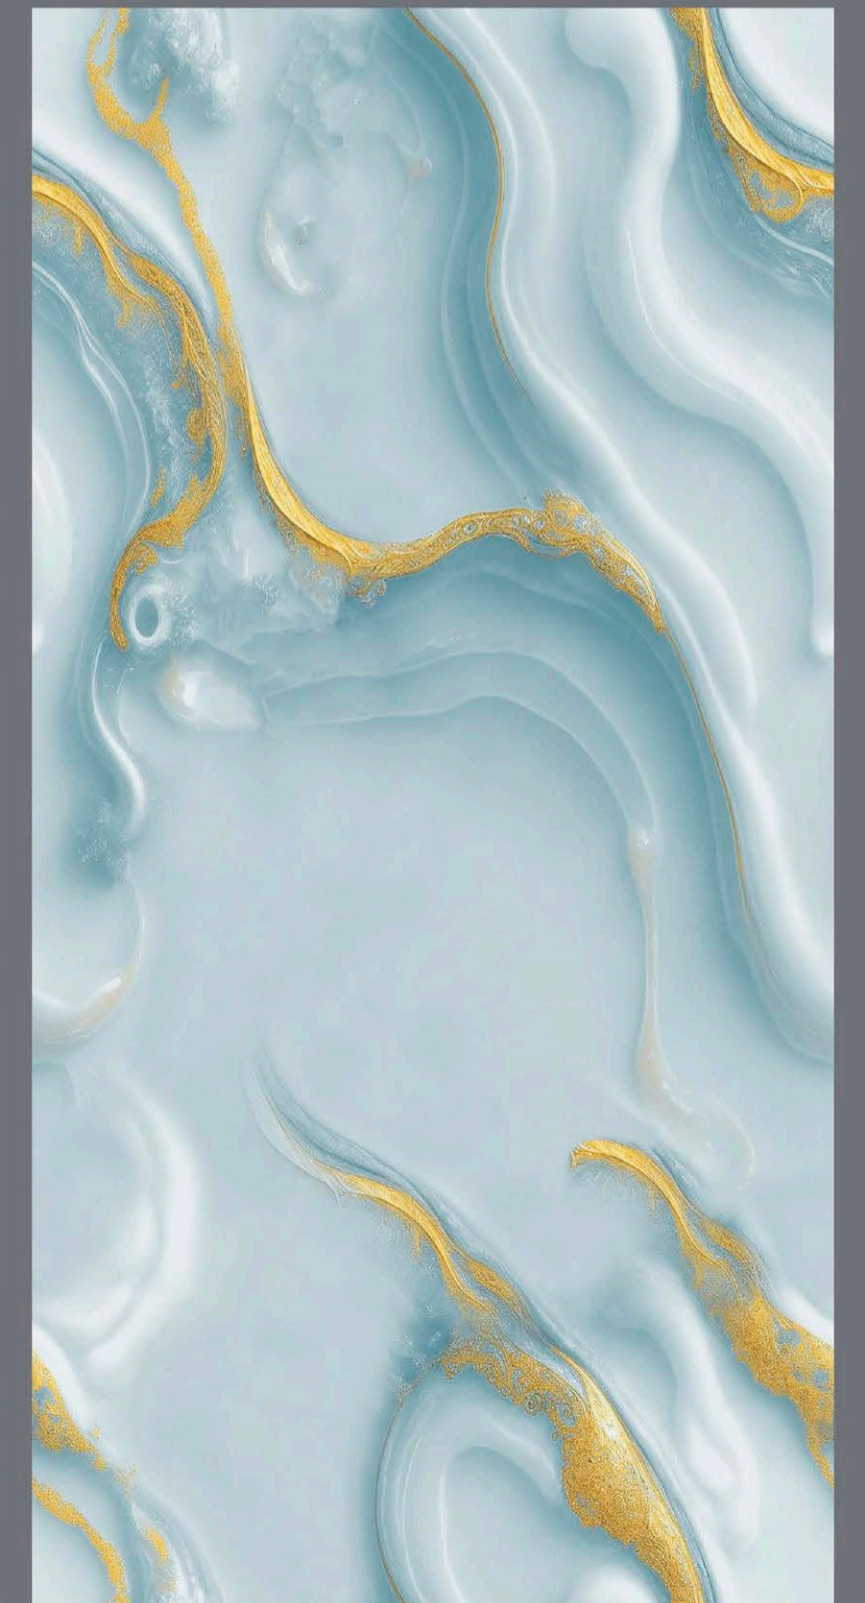

SIZE  
600 x  
1200 mm

Random  
5 faces

ENDLESS  
DELUXE GOLD

DELUXE  
GOLD

- FINISH  
INKY GLOSSY
- SIZE  
600 x  
1200 mm
- Random  
3 faces

ENDLESS  
FRITTA AQUA

FRITTA  
AQUA

- FINISH  
**INKY GLOSSY**
- SIZE  
**600 x  
1200 mm**
- Random  
**3 faces**