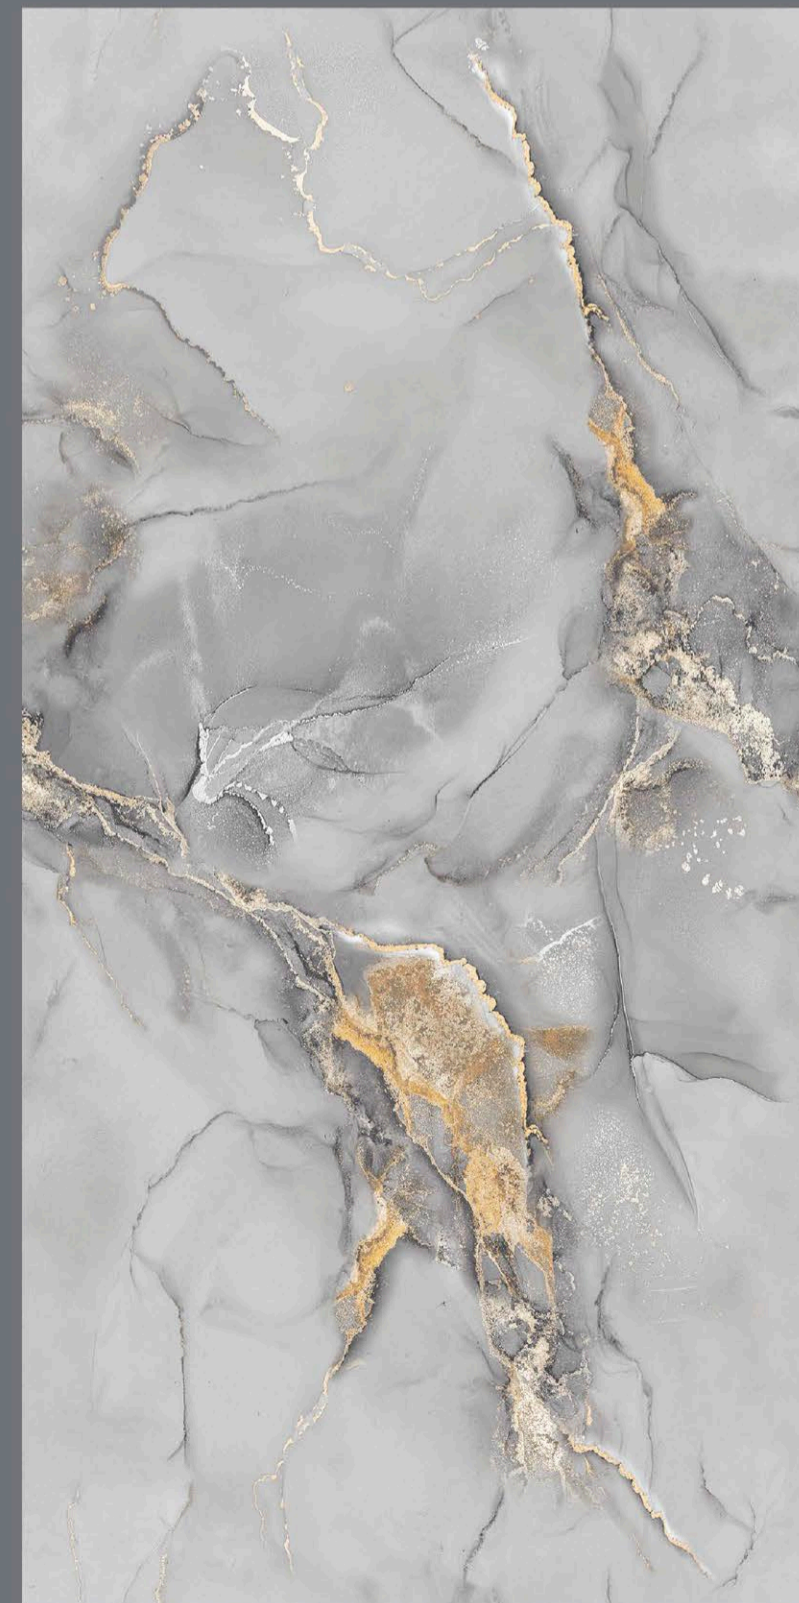

ENDLESS  
MORAN ROSSO

MORAN  
ROSSO

- FINISH  
**INKY GLOSSY**
- SIZE  
**600 x  
1200 mm**
- Random  
**4 faces**

ENDLESS  
OCTUS GOLD

OCTUS  
GOLD

- FINISH  
**INKY GLOSSY**
- SIZE  
**600 x  
1200 mm**
- Random  
**4 faces**