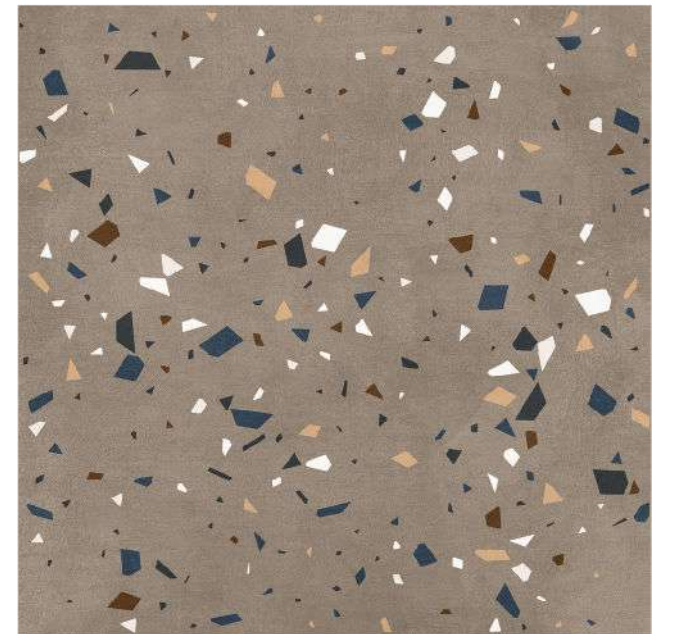

85040

Size :
600x600mm

Surface :
Carving

Thickness :
8.5mm

Random :
1

TAP TO
DETAIL

85040

85041