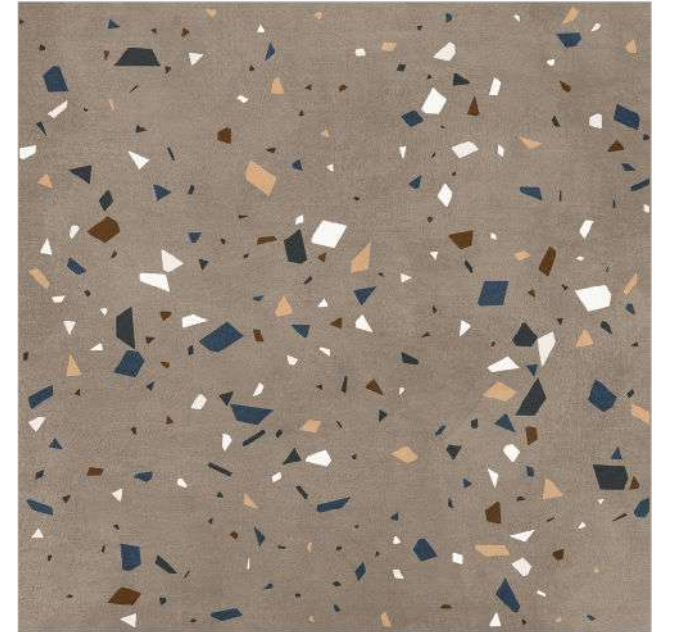

85040

Size :
600x600mm

Surface :
Carving

Thickness :
8.5mm

Random :
1

TAP TO
DETAIL

85040

85041