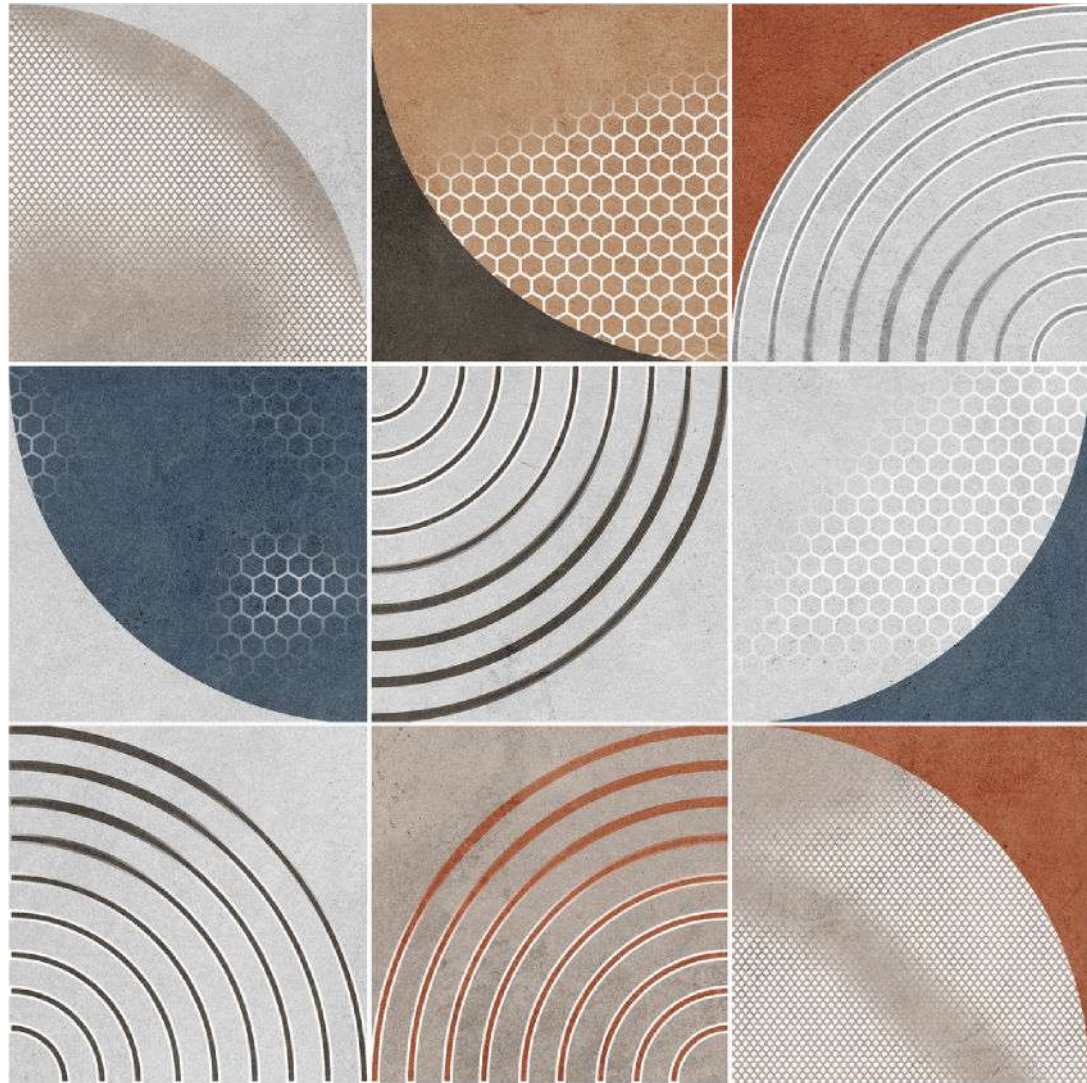

🏠 Size :
600x600mm

✦ Surface :
Carving

↓ Thickness :
8.5mm

▣ Random :
1

TAP TO
DETAIL

85023

85024

🏠 Size :
600x600mm