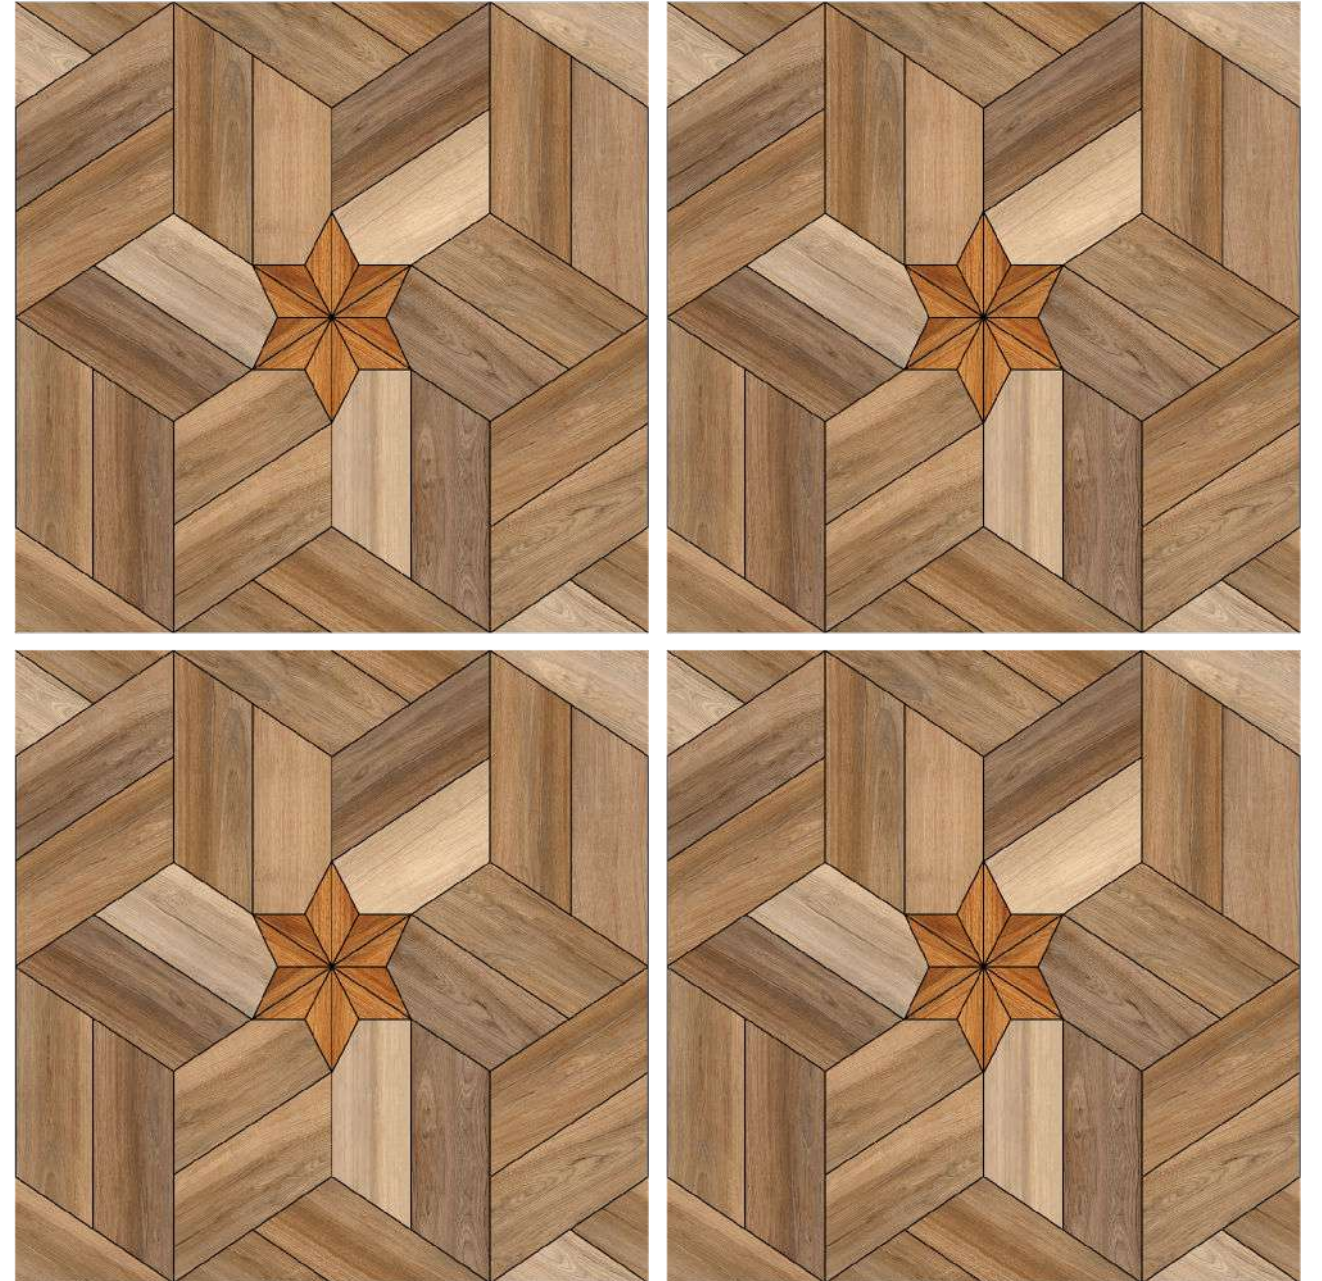

TAP TO
DETAIL

85001

85002

Size :
600x600mm

Surface :
Carving

Thickness :
8.5mm

Random :
1

TAP TO
DETAIL