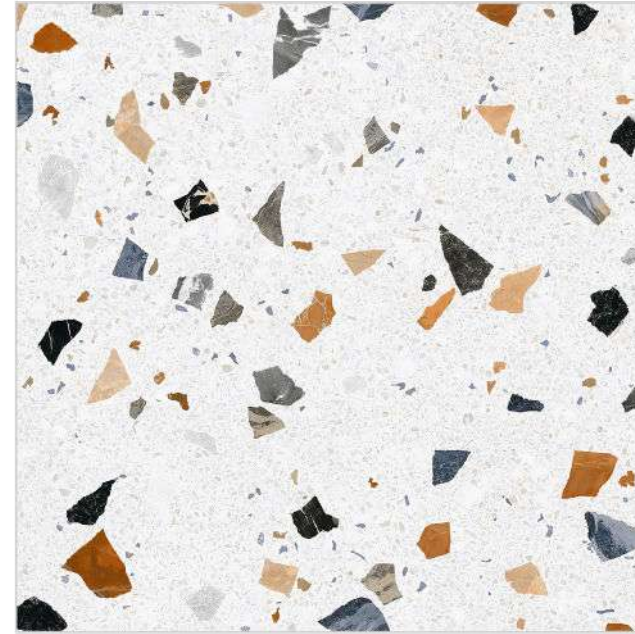

85047

Size :
600x600mm

Surface :
Carving

Thickness :
8.5mm

Random :
1

TAP TO
DETAIL