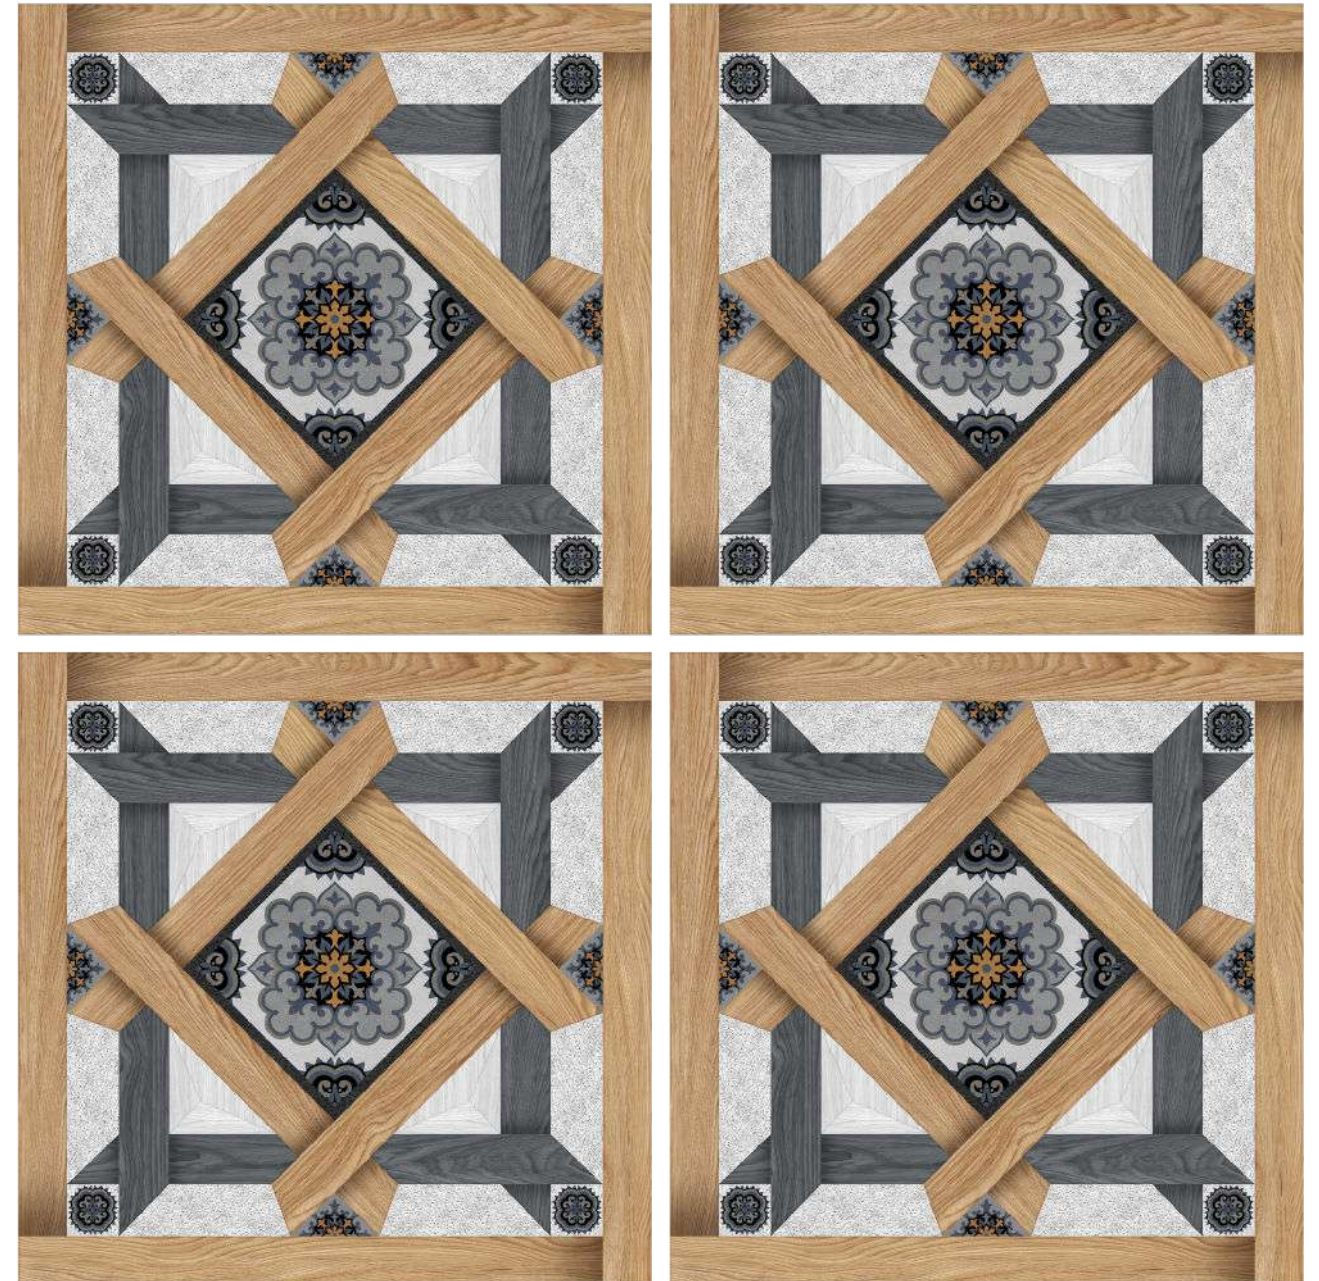

Random :
1

TAP TO
DETAIL

85017

🏠 Size :
600x600mm

✦ Surface :
Carving

↓ Thickness :
8.5mm

▣ Random :
1

85018