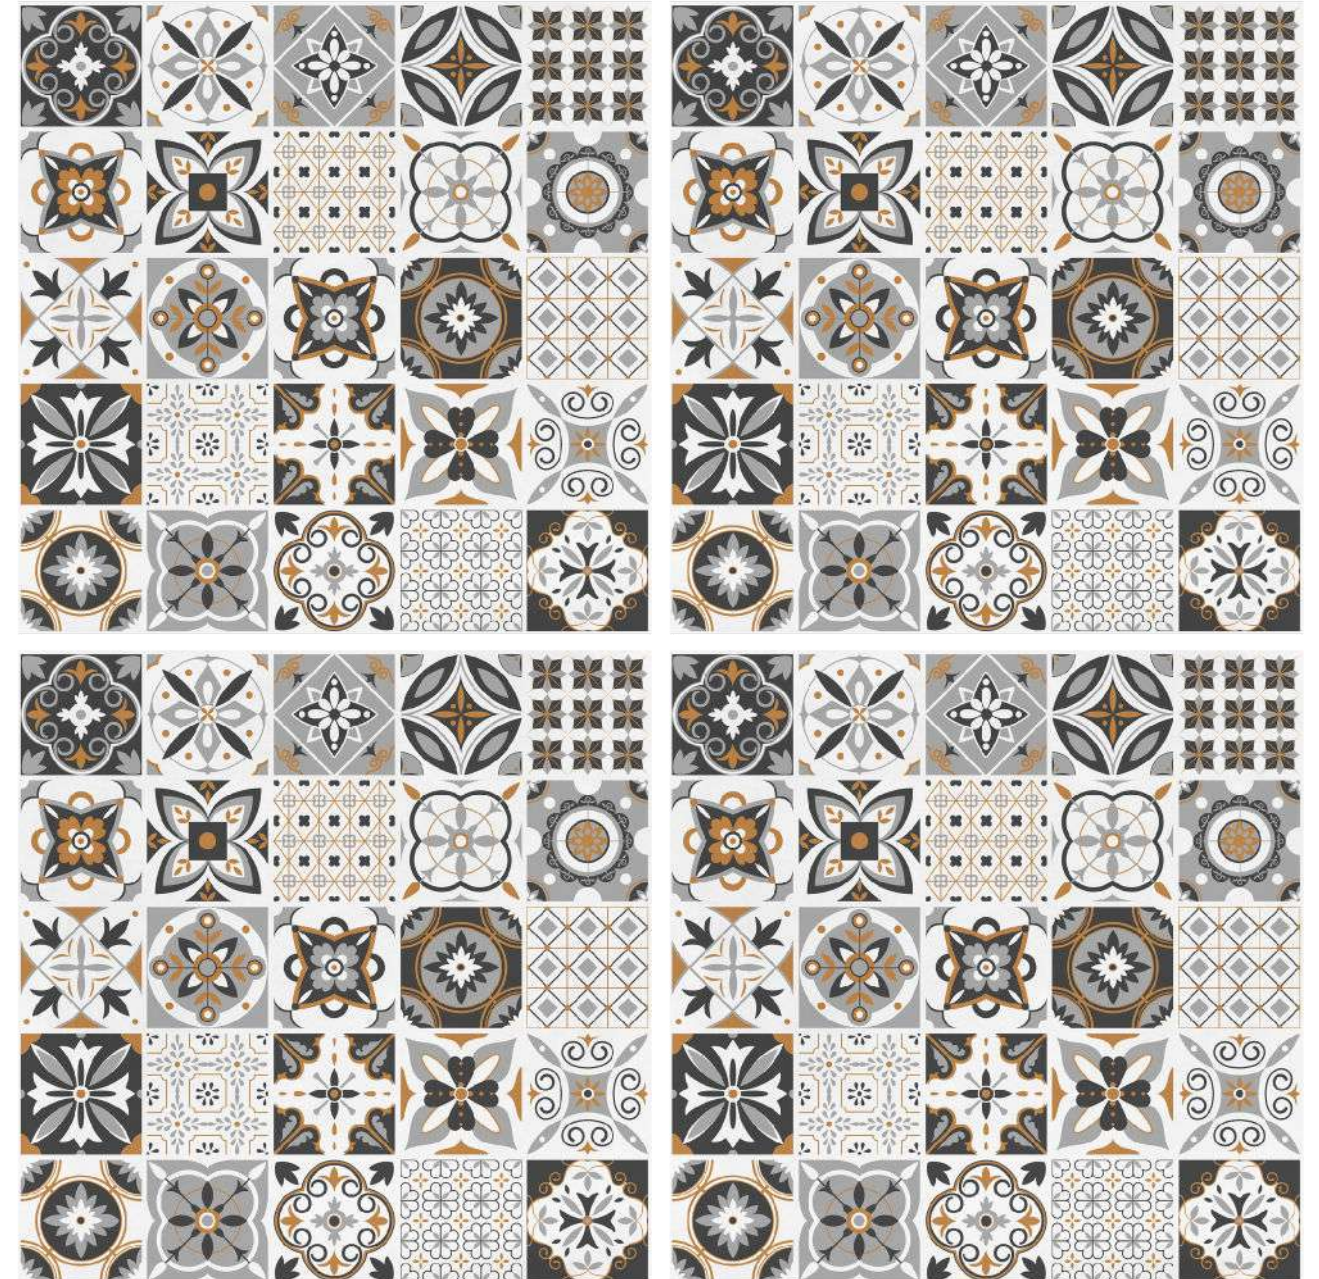

85025

Size :
600x600mm

Surface :
Carving

Thickness :
8.5mm

Random :
1