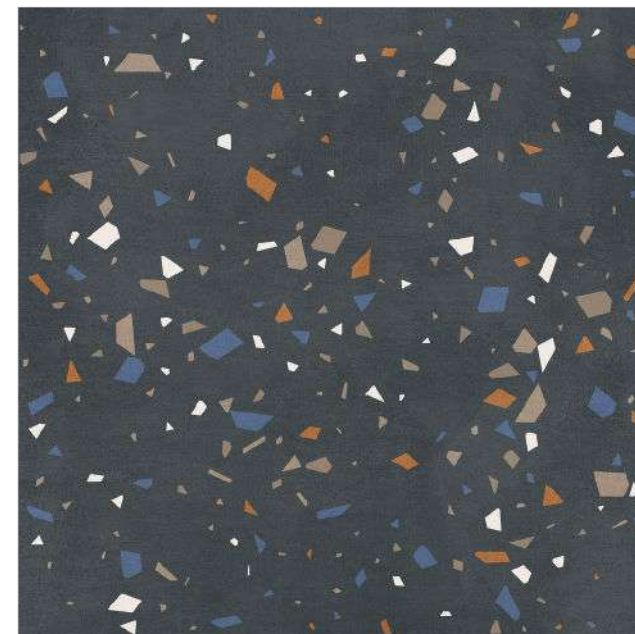

↓ Thickness :
8.5mm

▣ Random :
1

85039

🏠 Size :
600x600mm

✦ Surface :
Carving

↓ Thickness :
8.5mm

▣ Random :
1

TAP TO
DETAIL