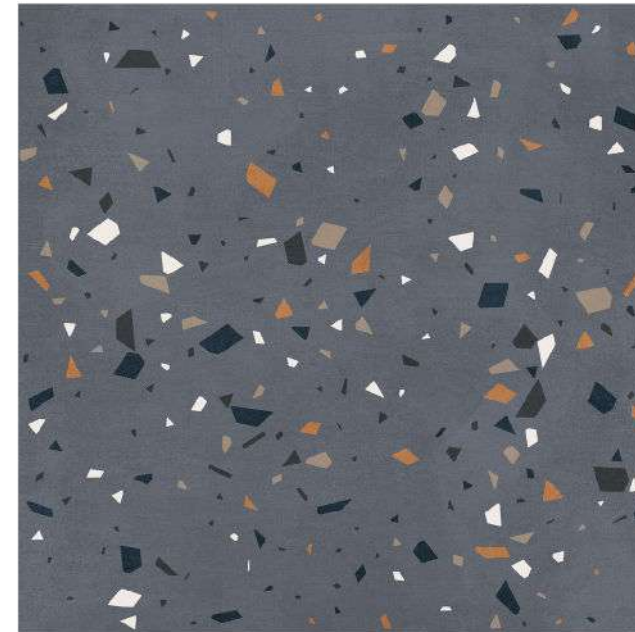

85038

📏 Size :
600x600mm

✦ Surface :
Carving

↓ Thickness :
8.5mm

▣ Random :
1