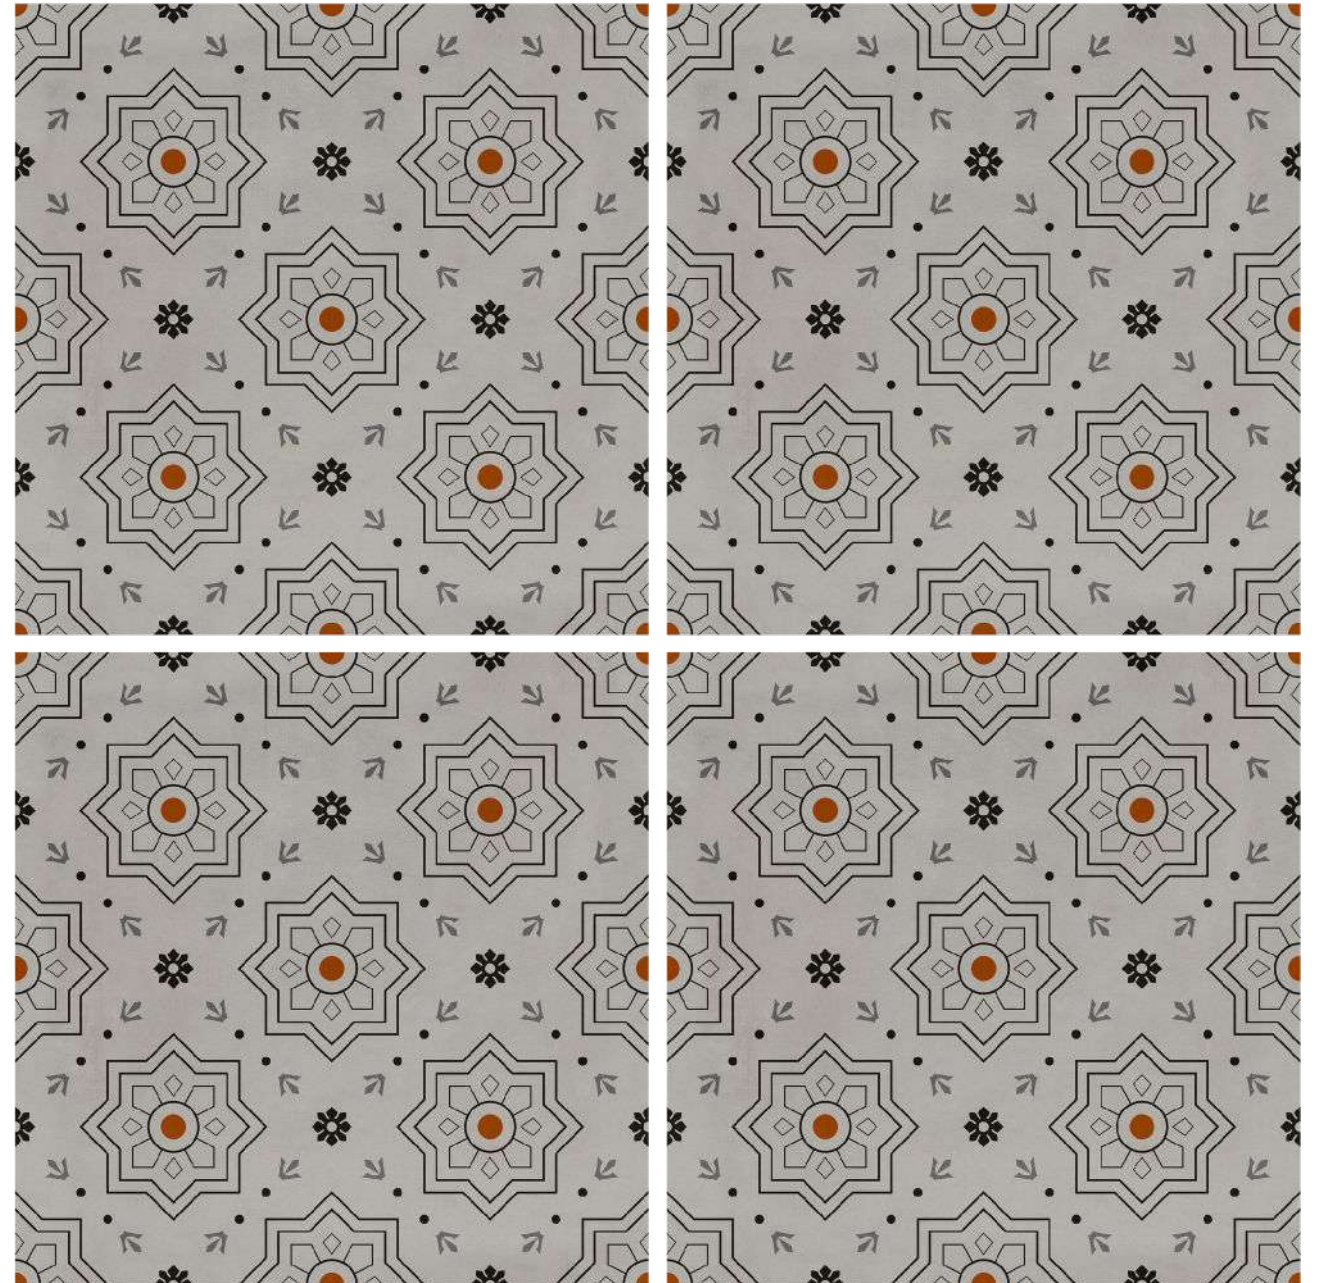

85019

Size :
600x600mm

Surface :
Carving

Thickness :
8.5mm

Random :
1

TAP TO
DETAIL