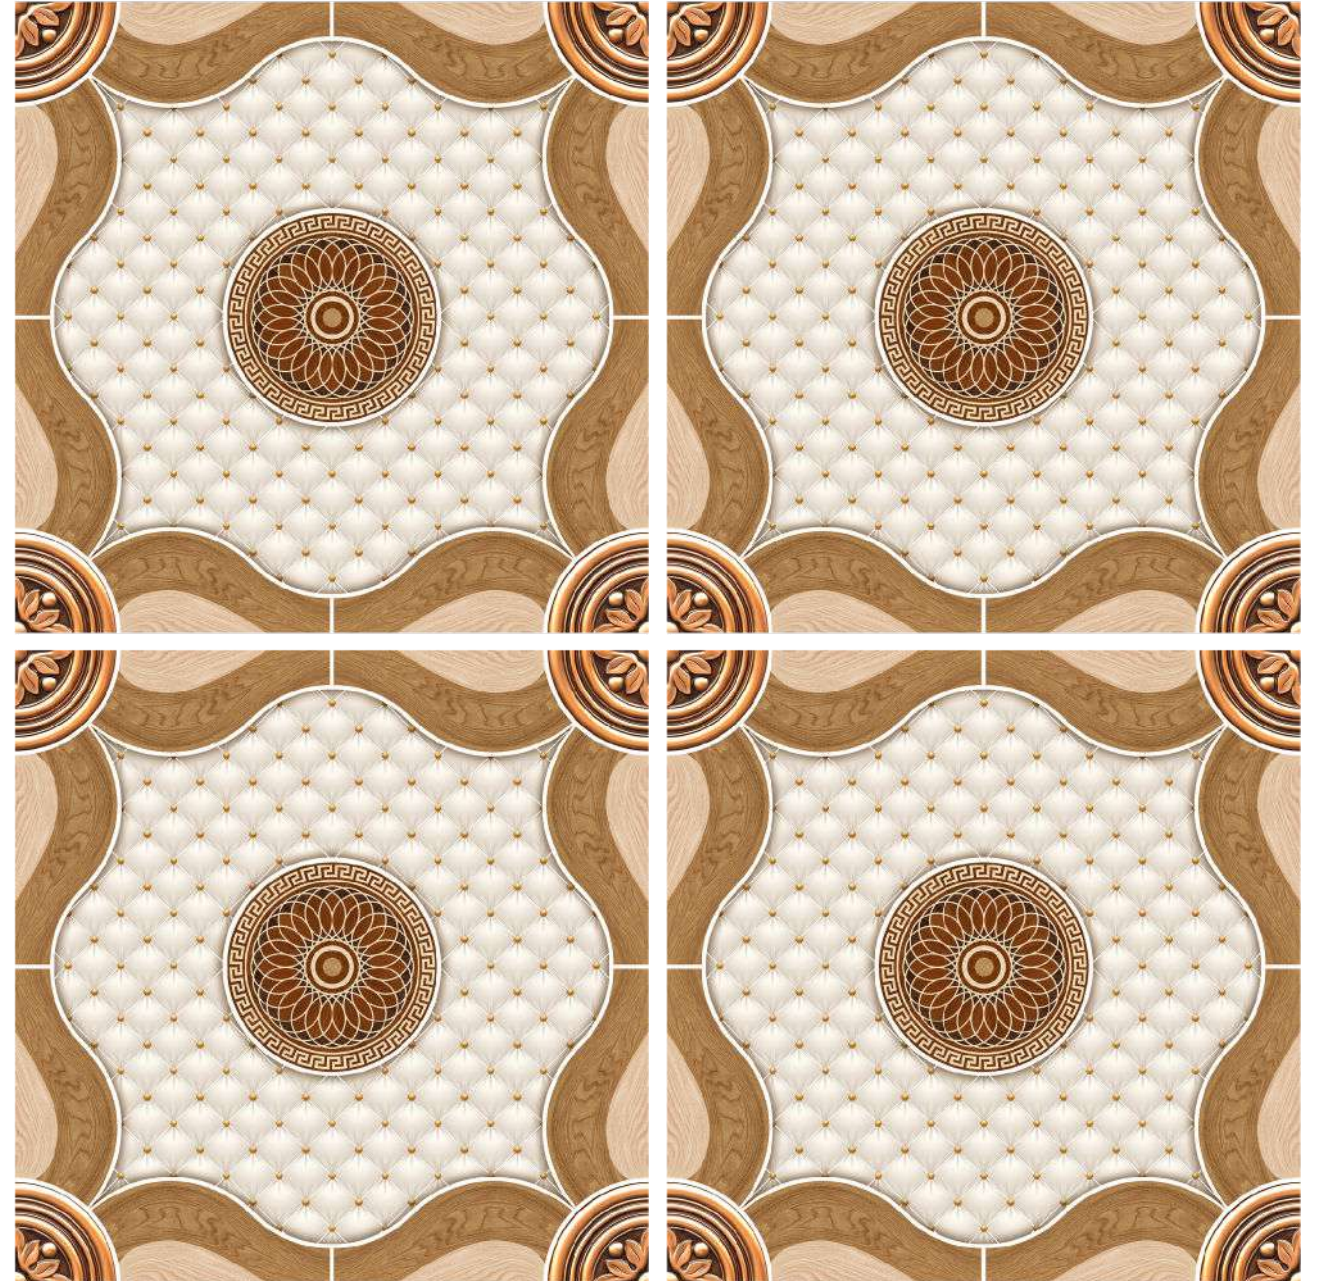

85016

Size :
600x600mm

Surface :
Carving

Thickness :
8.5mm

Random :
1

TAP TO
DETAIL