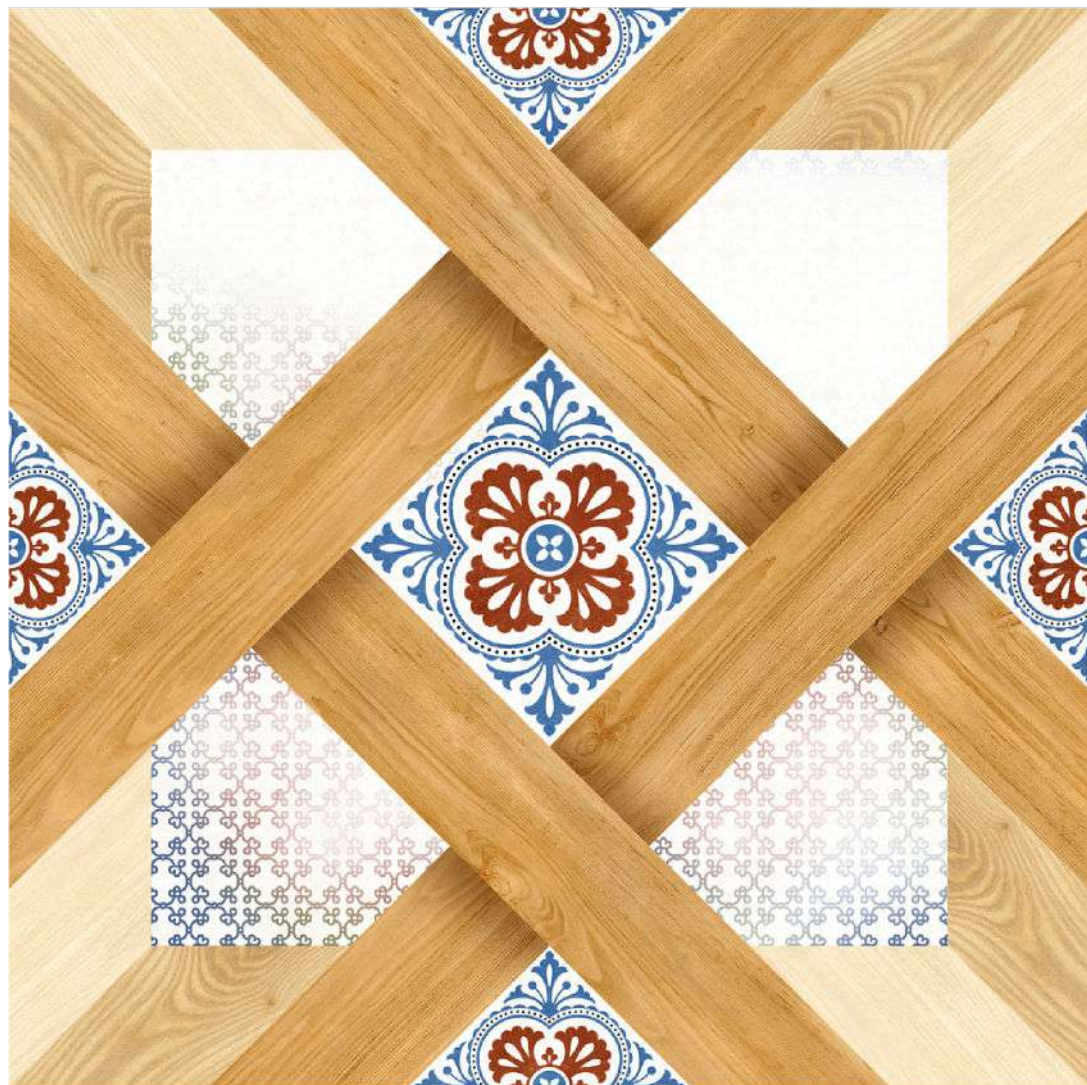

85002

85003

Size :
600x600mm

Surface :
Carving

Thickness :
8.5mm

Random :
1

TAP TO
DETAIL

85003