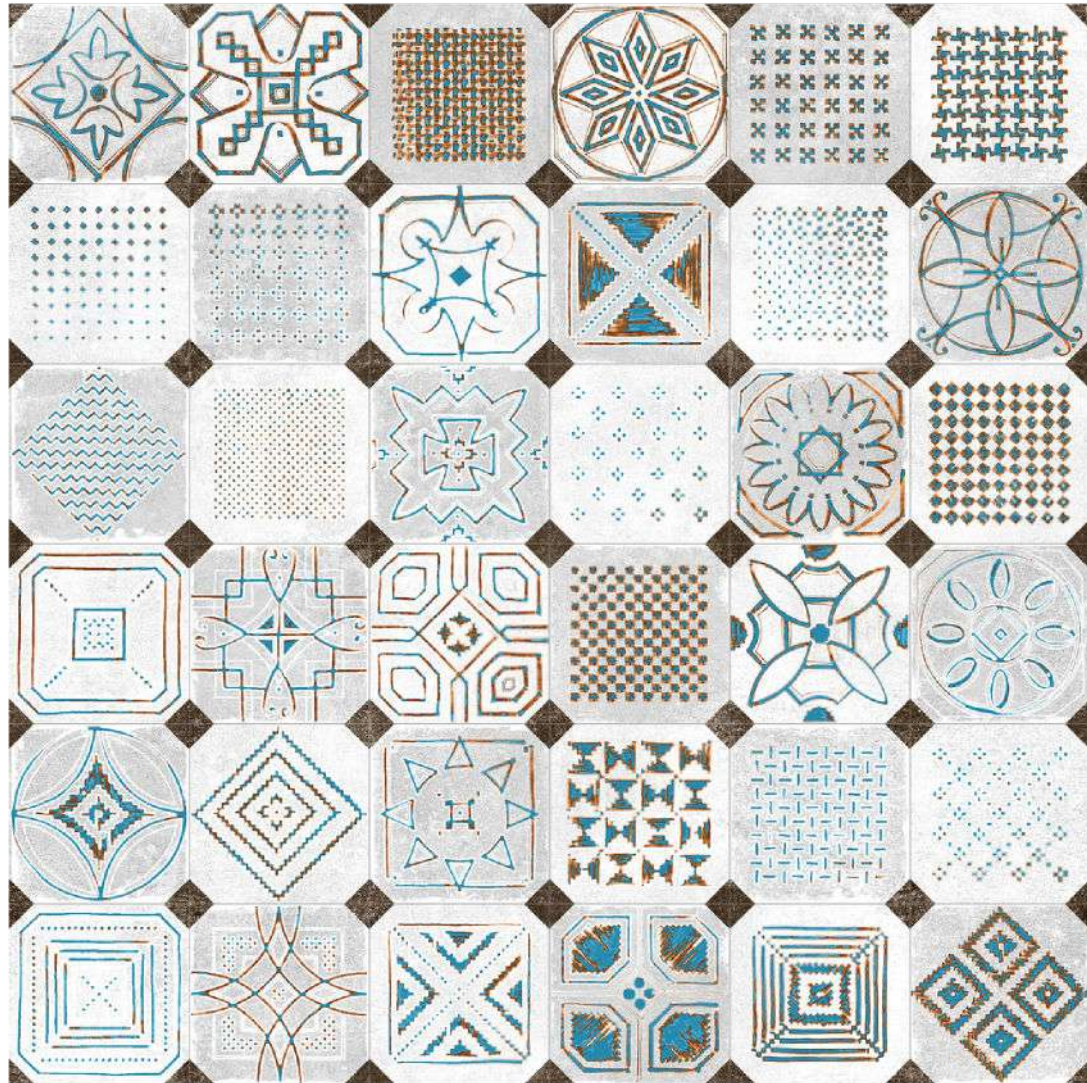

▣ Random :
1

TAP TO
DETAIL

85029

85030

📏 Size :
600x600mm

✦ Surface :
Carving

↓ Thickness :
8.5mm

■ Random :
1