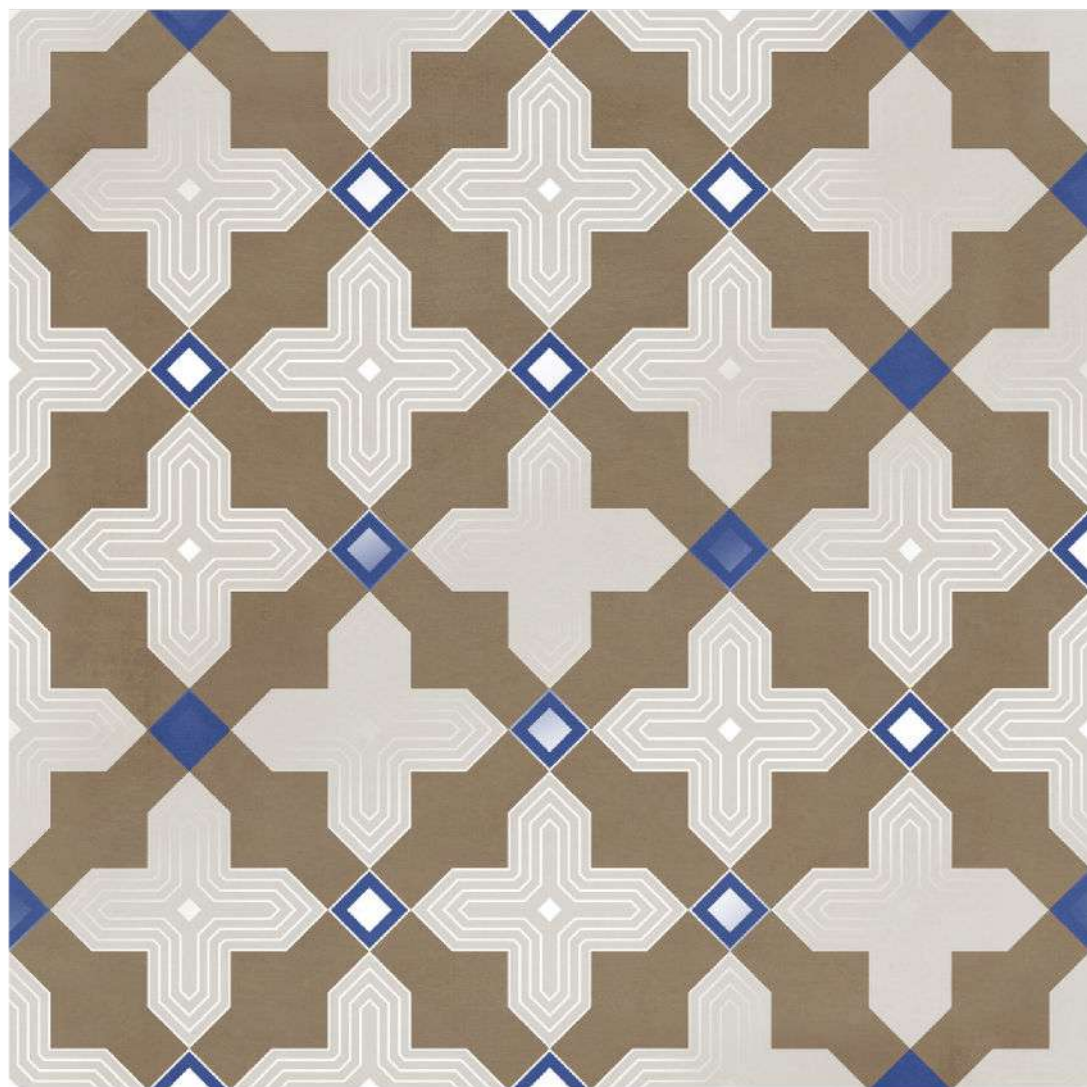

Random :
1

TAP TO
DETAIL

85020

85021

📏 Size :
600x600mm

✦ Surface :
Carving

↓ Thickness :
8.5mm

■ Random :
1