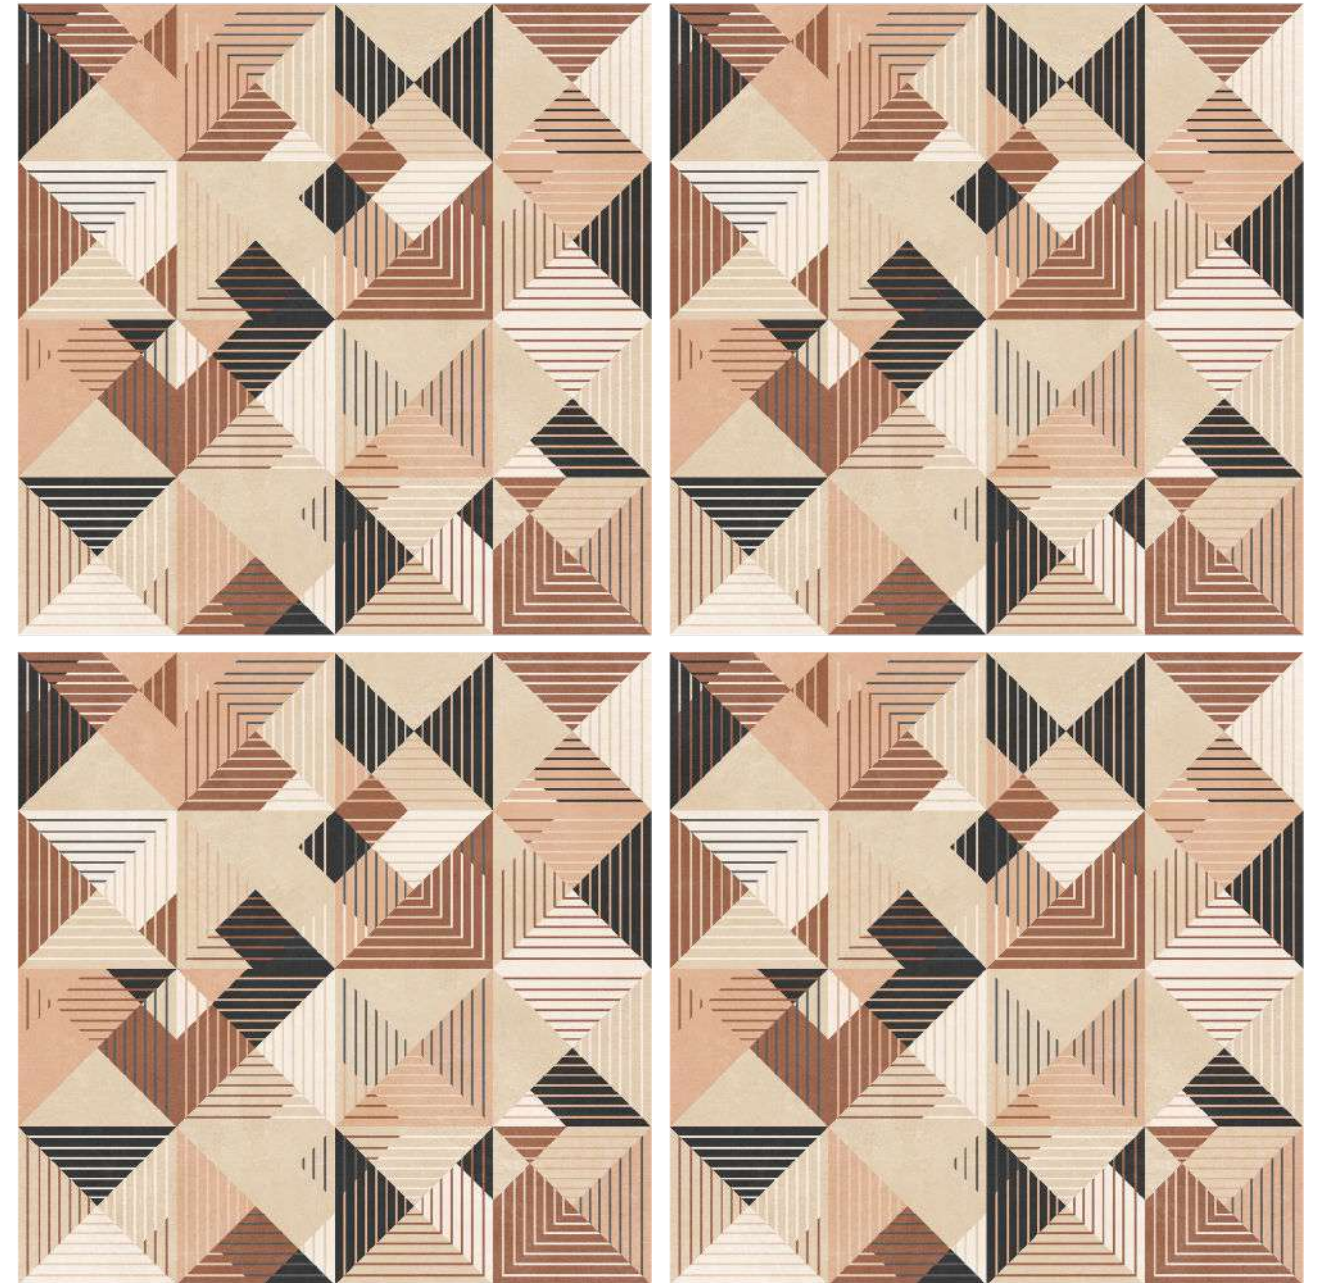

85028

🏠 Size :
600x600mm

✦ Surface :
Carving

↓ Thickness :
8.5mm

▣ Random :
1

TAP TO
DETAIL