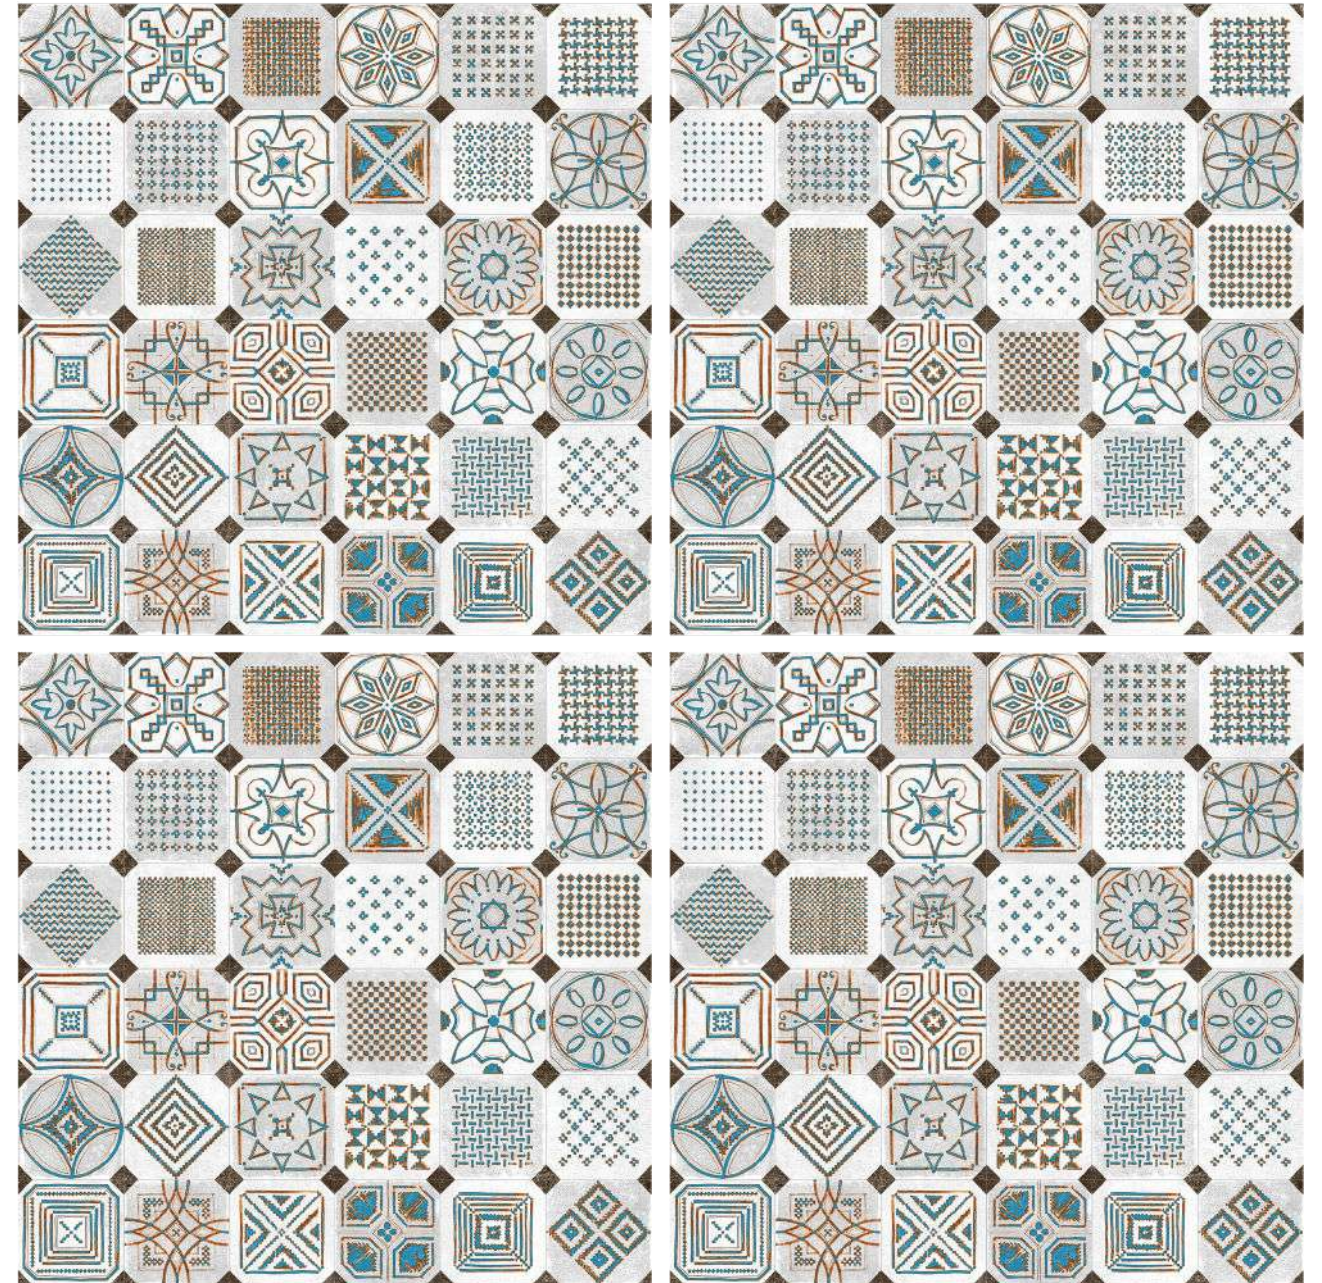

85030

📏 Size :
600x600mm

✦ Surface :
Carving

↓ Thickness :
8.5mm

■ Random :
1

TAP TO
DETAIL