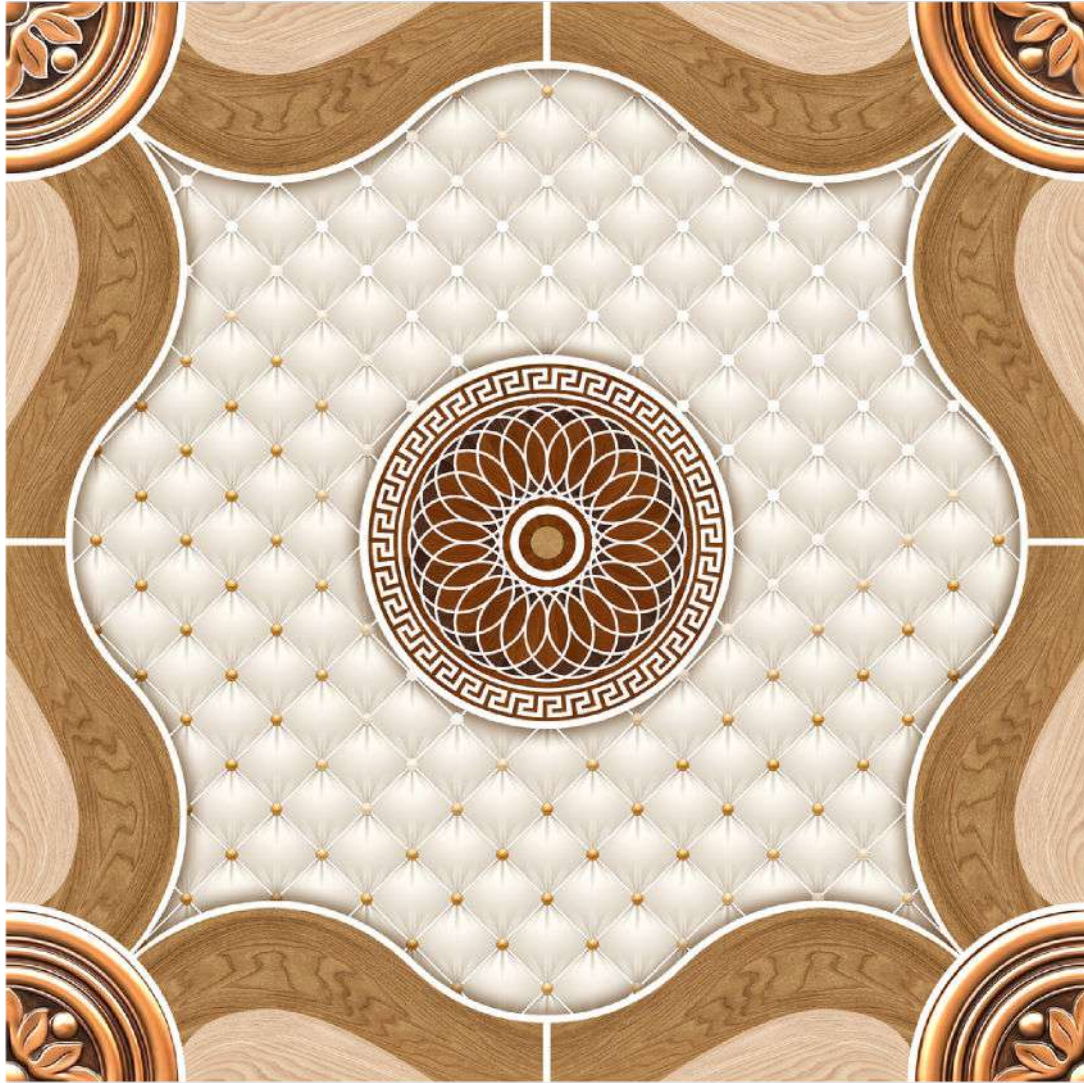

Surface :
Carving

Thickness :
8.5mm

Random :
1

TAP TO
DETAIL

85016

Size :
600x600mm

Surface :
Carving

Thickness :
8.5mm