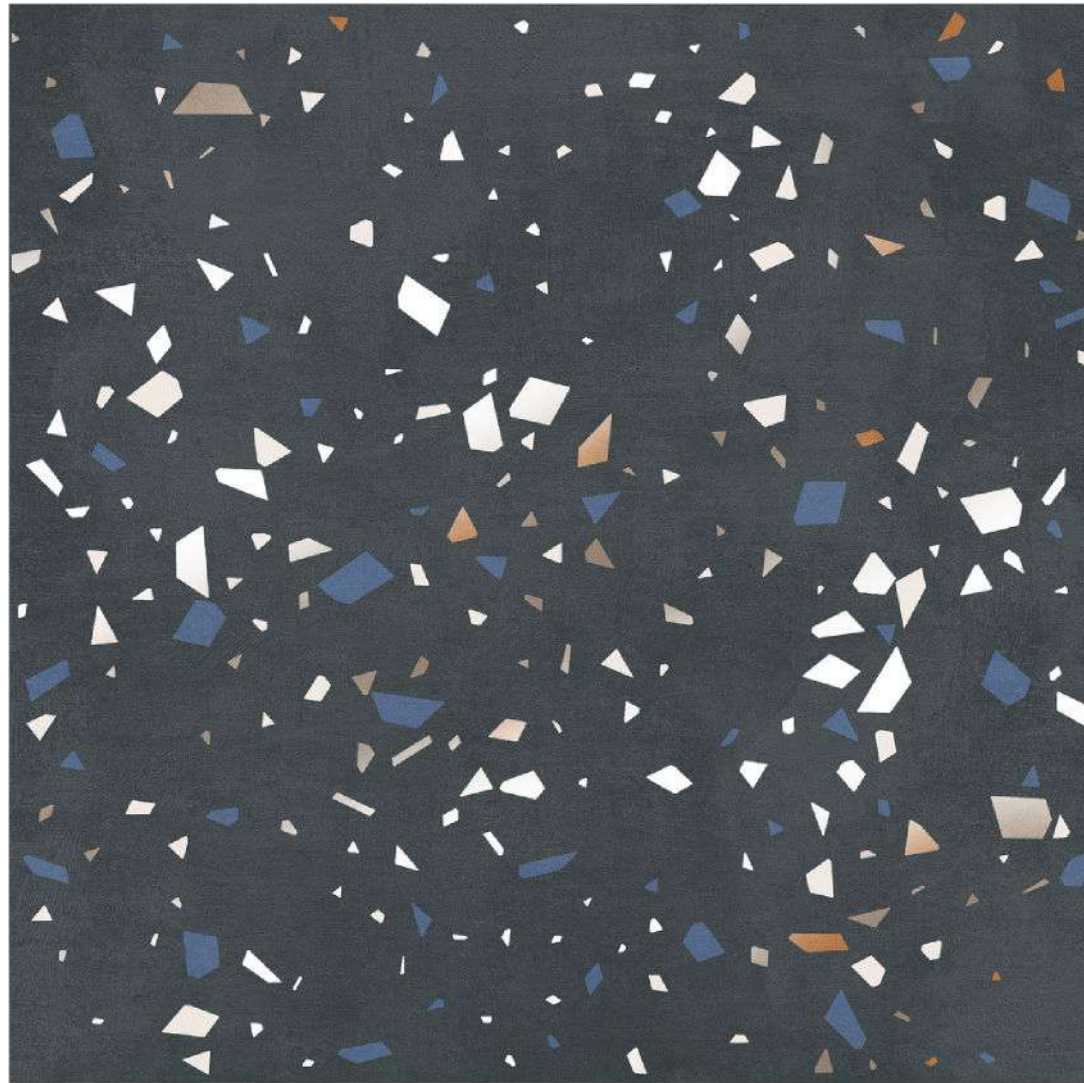

85039

🏠 Size :
600x600mm

✦ Surface :
Carving

↓ Thickness :
8.5mm

▣ Random :
1

TAP TO
DETAIL