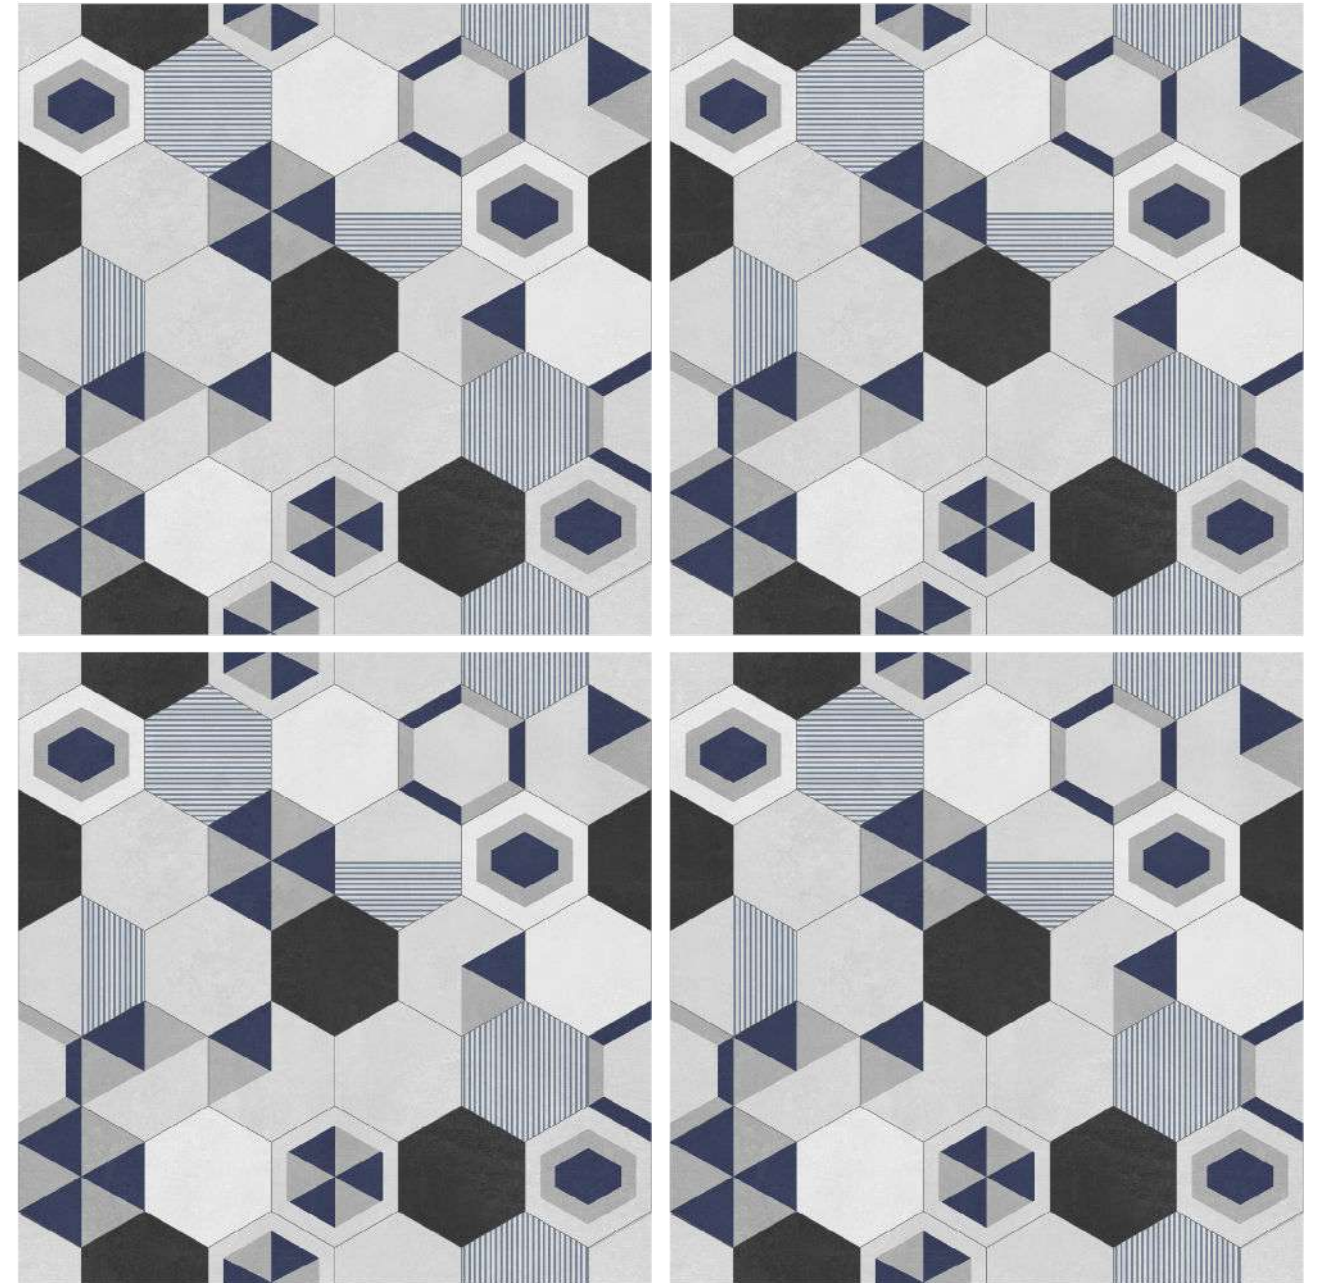

Random :
4

TAP TO
DETAIL

85036

🏠 Size :
600x600mm

✦ Surface :
Carving

↓ Thickness :
8.5mm

▣ Random :
1

85037