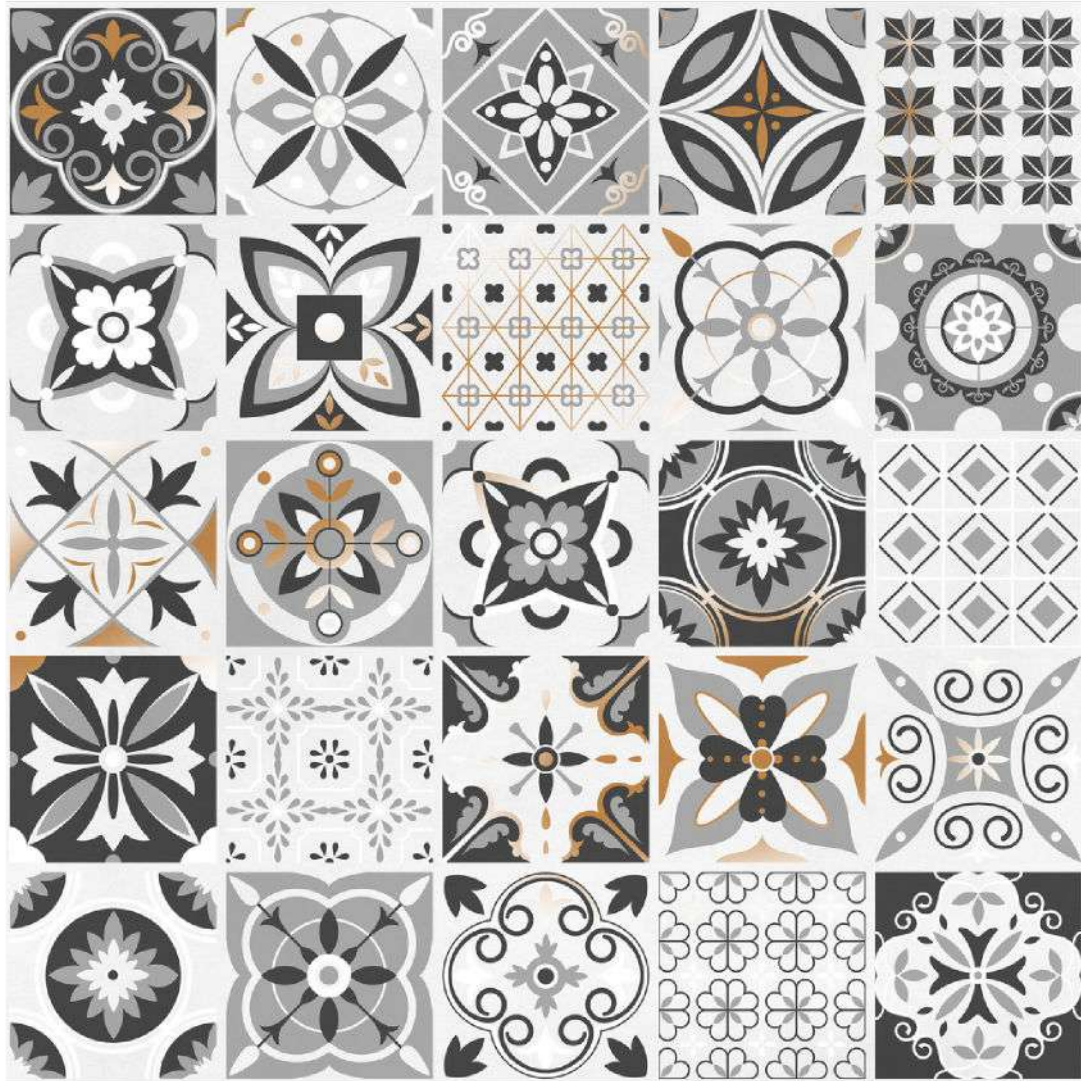

✦ Surface :
Carving

↓ Thickness :
8.5mm

▣ Random :
1

TAP TO
DETAIL

85025

Size :
600x600mm

Surface :
Carving

Thickness :
8.5mm