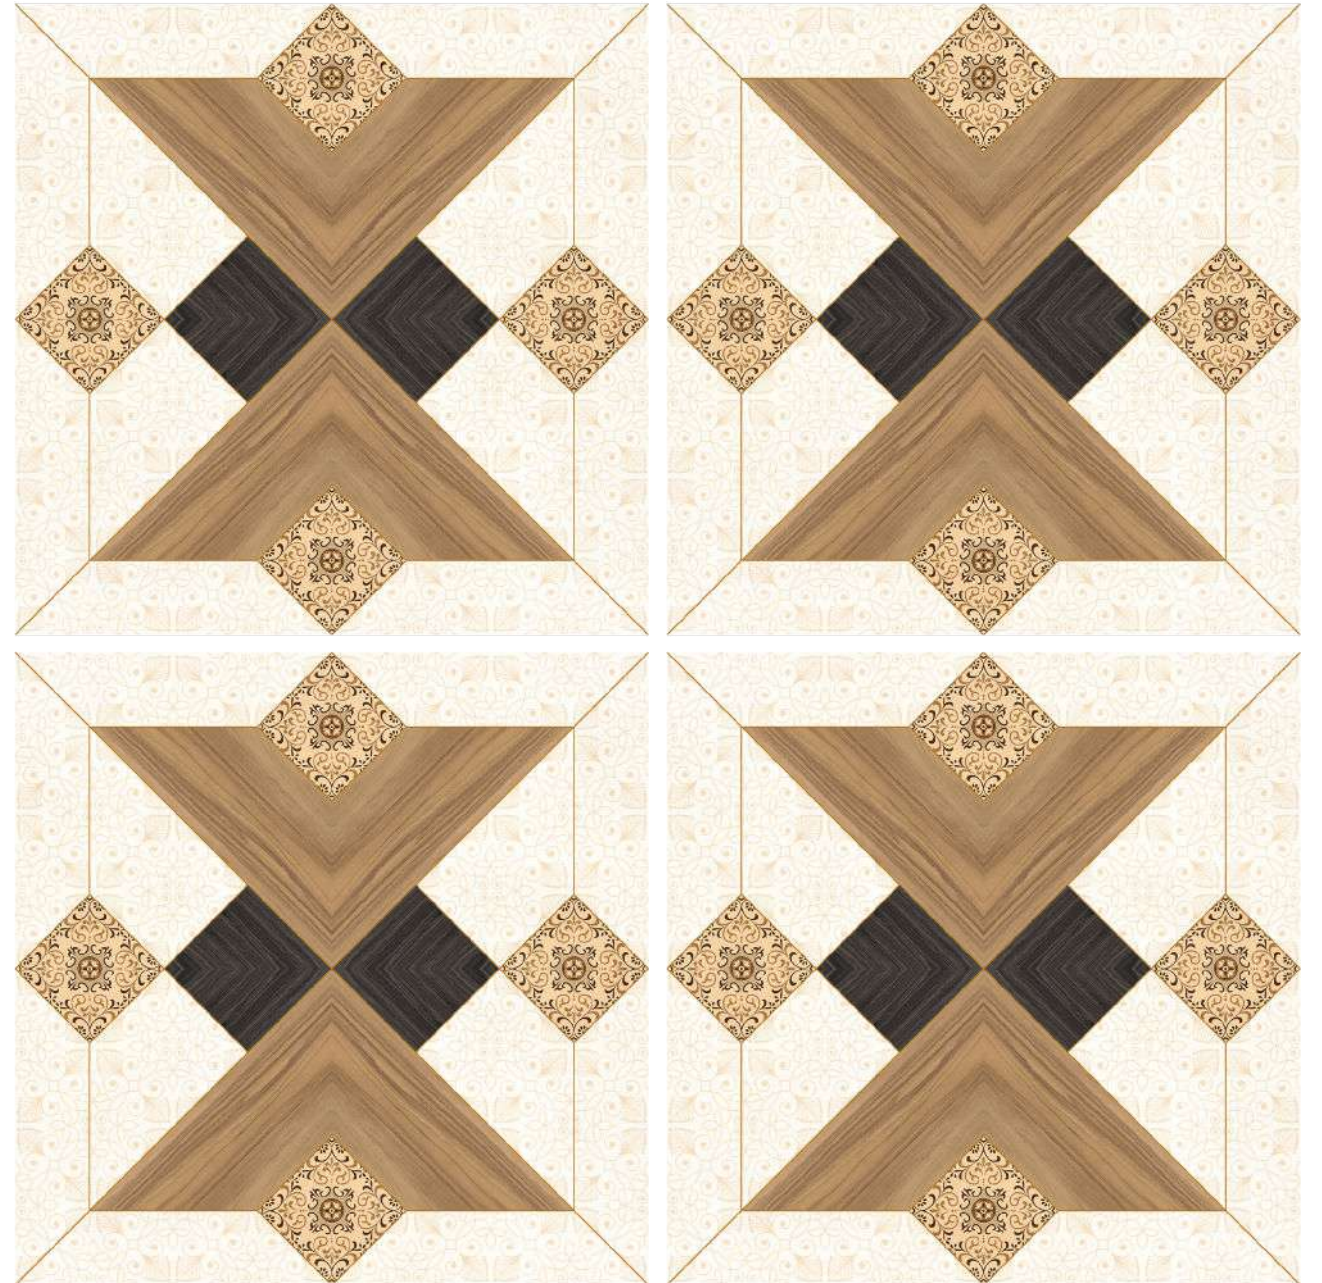

85009

Size :
600x600mm

Surface :
Carving

Thickness :
8.5mm

Random :
1

TAP TO
DETAIL

85009

85010