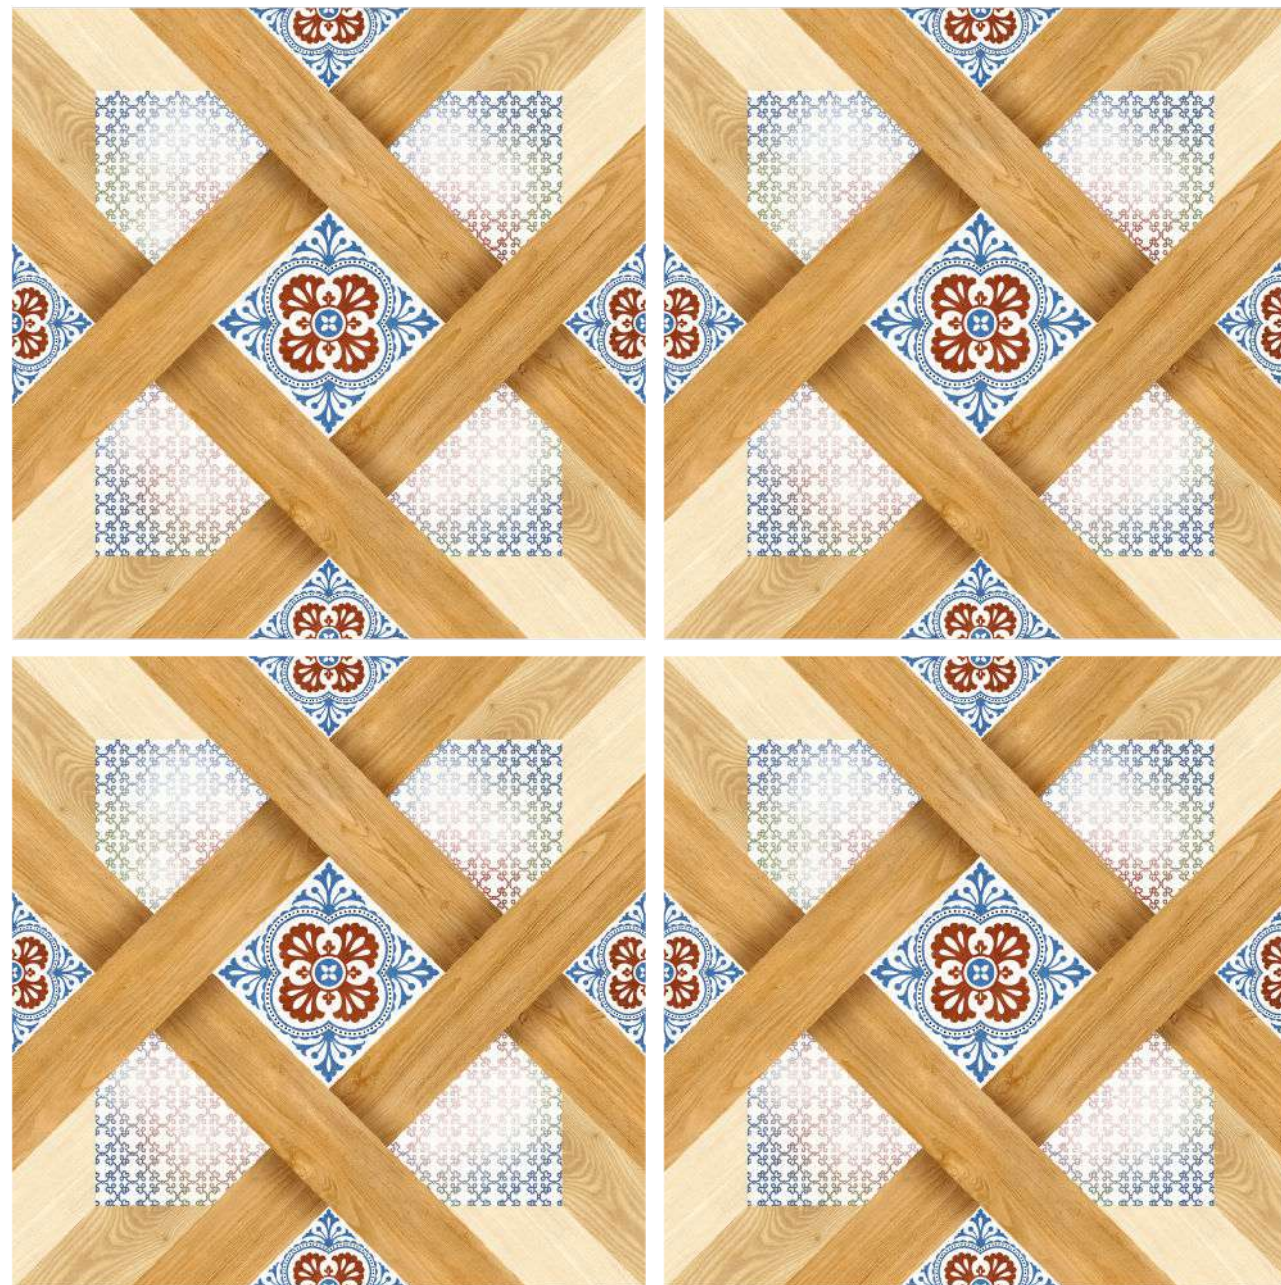

85004

📏 Size :
600x600mm

✦ Surface :
Carving

↓ Thickness :
8.5mm

■ Random :
1

TAP TO
DETAIL

85004

85005