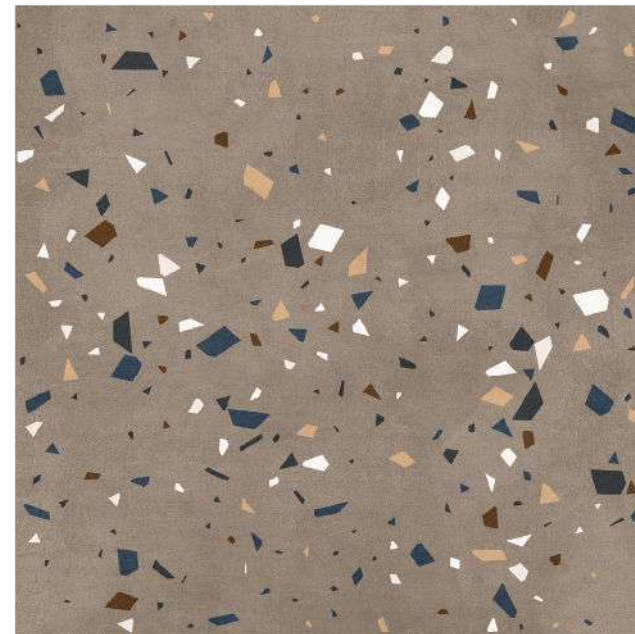

85040

Size :
600x600mm

Surface :
Carving

Thickness :
8.5mm

Random :
1

TAP TO
DETAIL

85040

85041