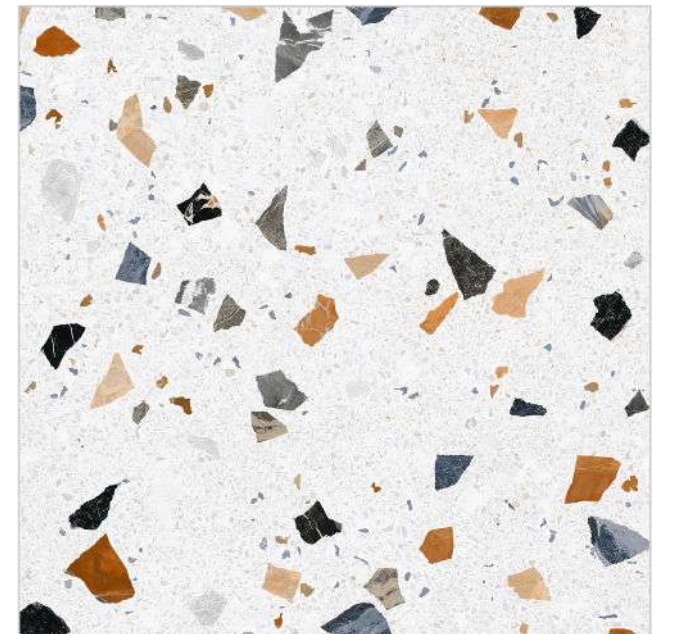

85047

Size :
600x600mm

Surface :
Carving

Thickness :
8.5mm

Random :
1

TAP TO
DETAIL