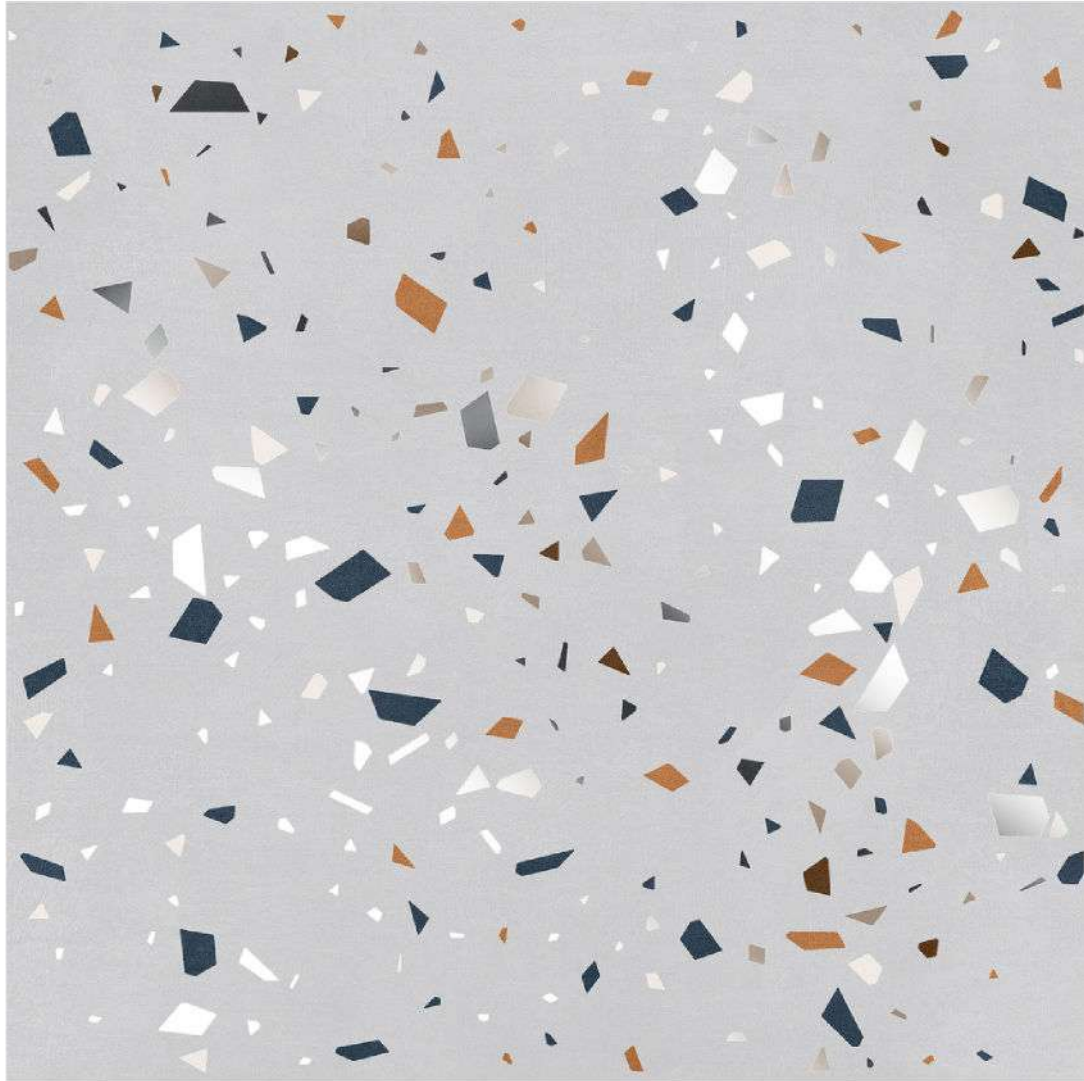

Random :
4

TAP TO
DETAIL

85036

🏠 Size :
600x600mm

✦ Surface :
Carving

↓ Thickness :
8.5mm

▣ Random :
1

85037