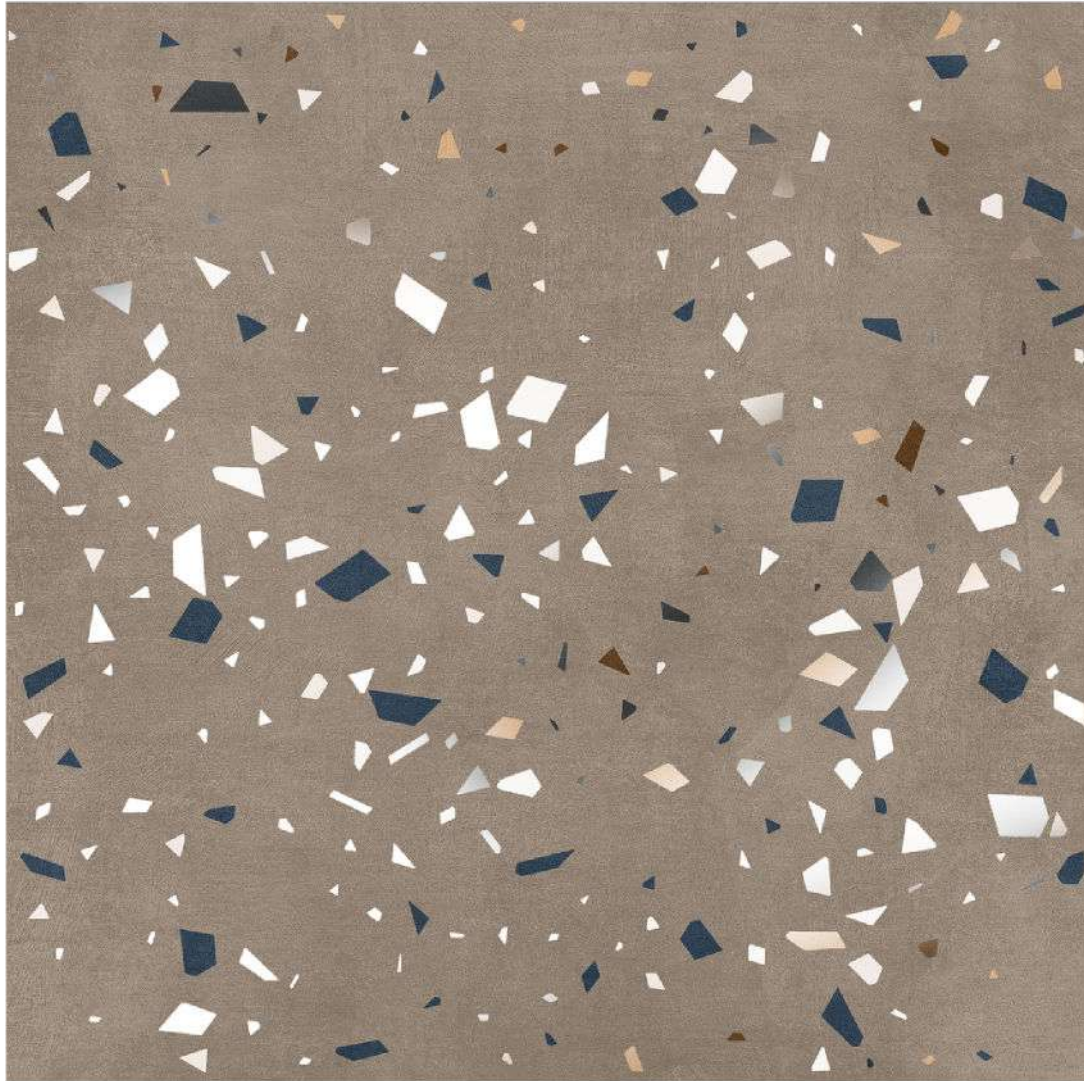

↓ Thickness :
8.5mm

▣ Random :
1

85039

🏠 Size :
600x600mm

✦ Surface :
Carving

↓ Thickness :
8.5mm

▣ Random :
1

TAP TO
DETAIL