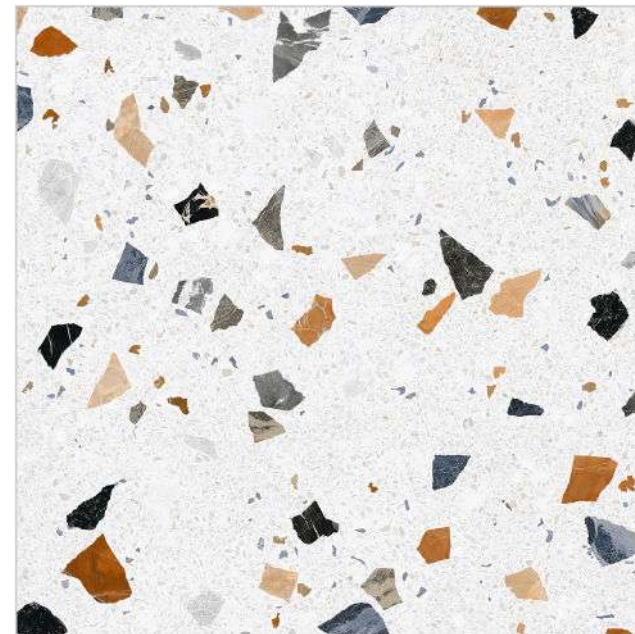

85047

Size :
600x600mm

Surface :
Carving

Thickness :
8.5mm

Random :
1

TAP TO
DETAIL