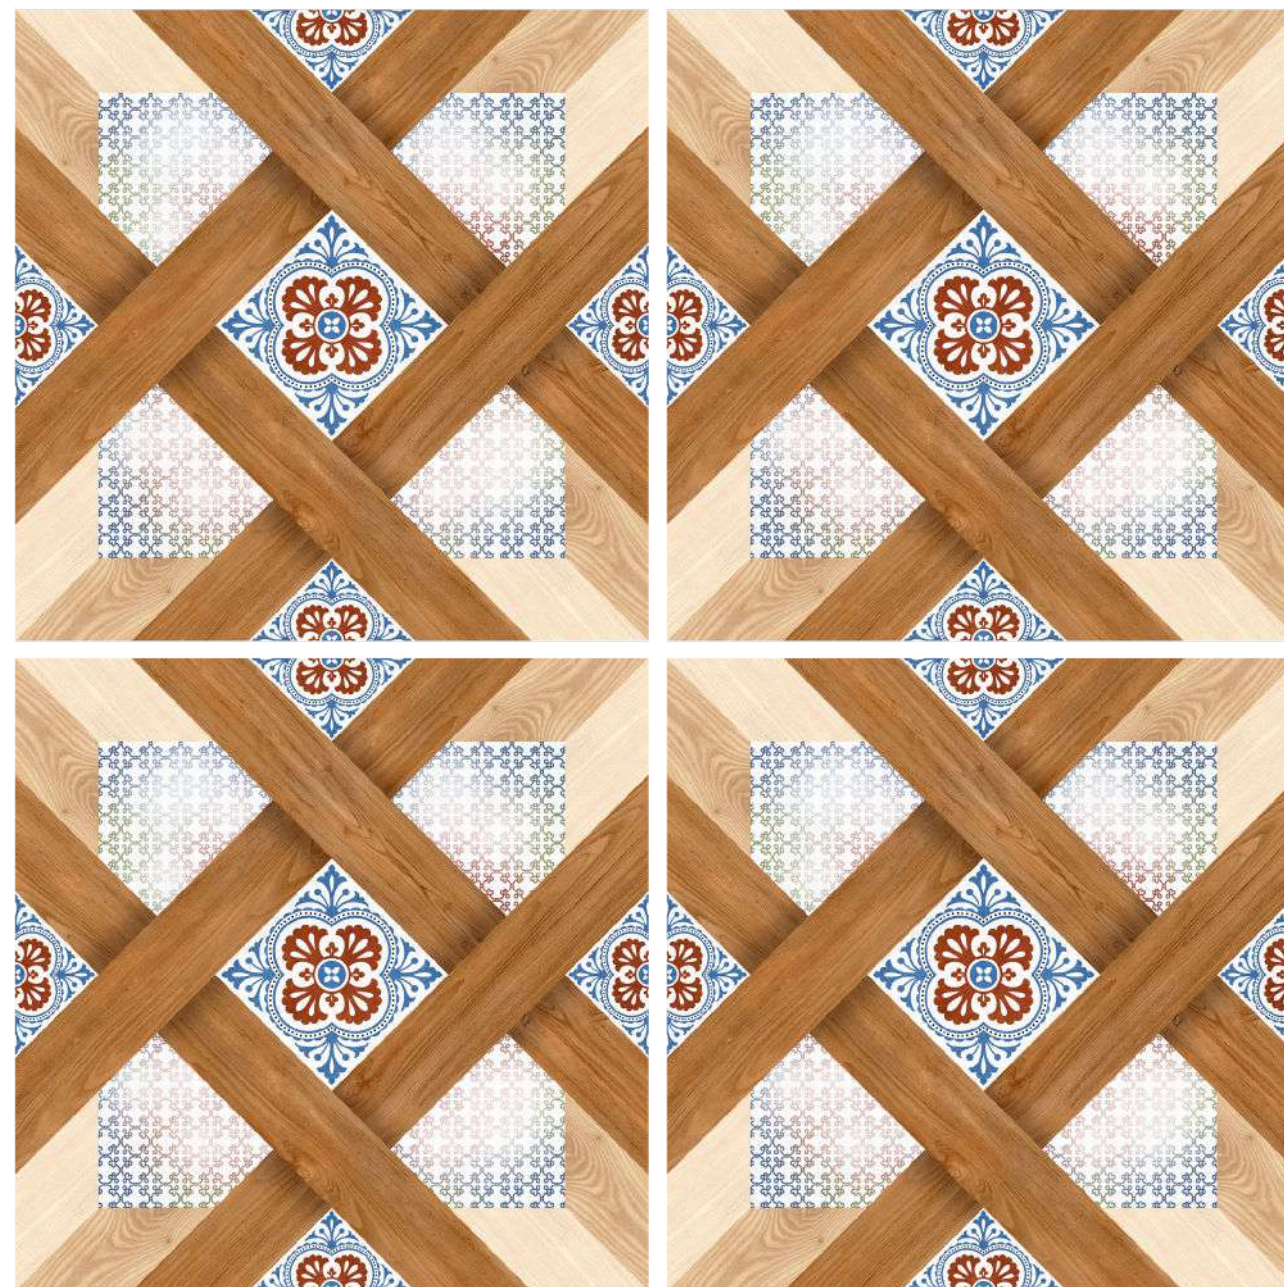

85002

85003

Size :
600x600mm

Surface :
Carving

Thickness :
8.5mm

Random :
1

TAP TO
DETAIL

85003