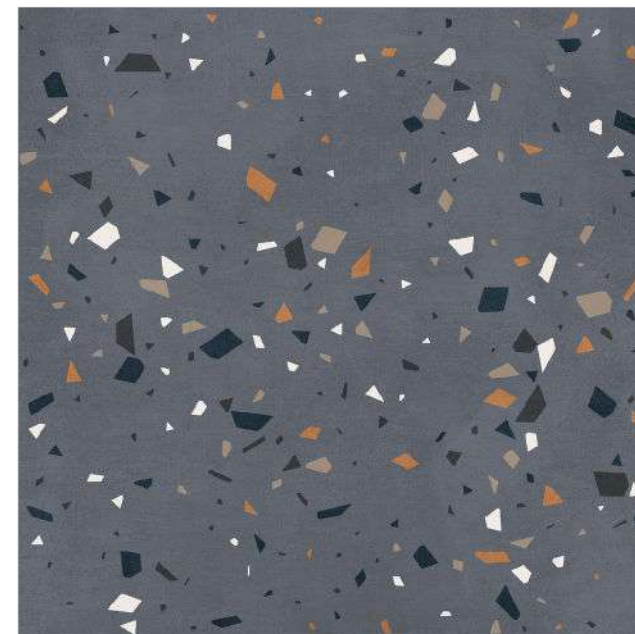

85038

📏 Size :
600x600mm

✦ Surface :
Carving

↓ Thickness :
8.5mm

▣ Random :
1