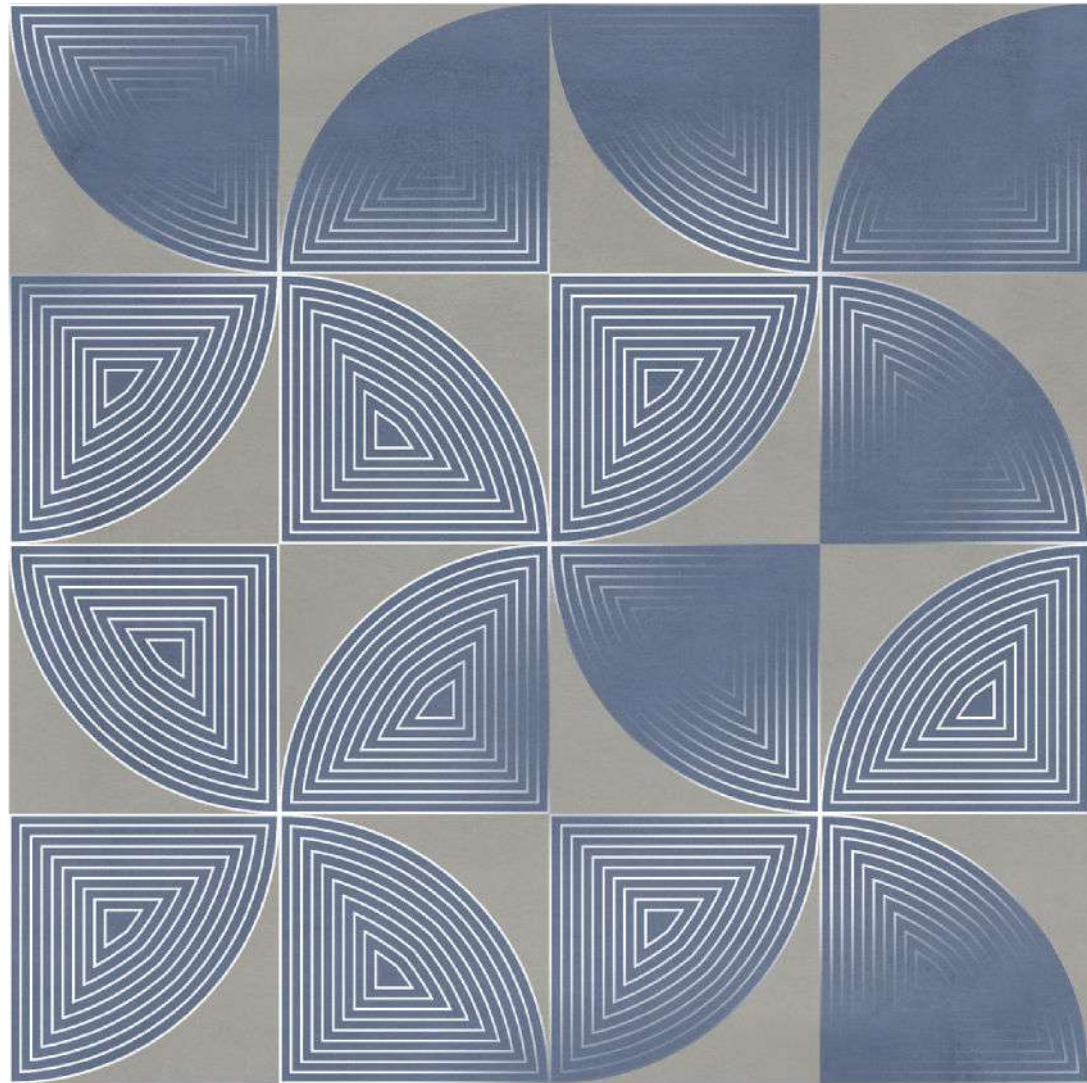

85022

📏 Size :
600x600mm

✦ Surface :
Carving

↓ Thickness :
8.5mm

▣ Random :
1

TAP TO
DETAIL