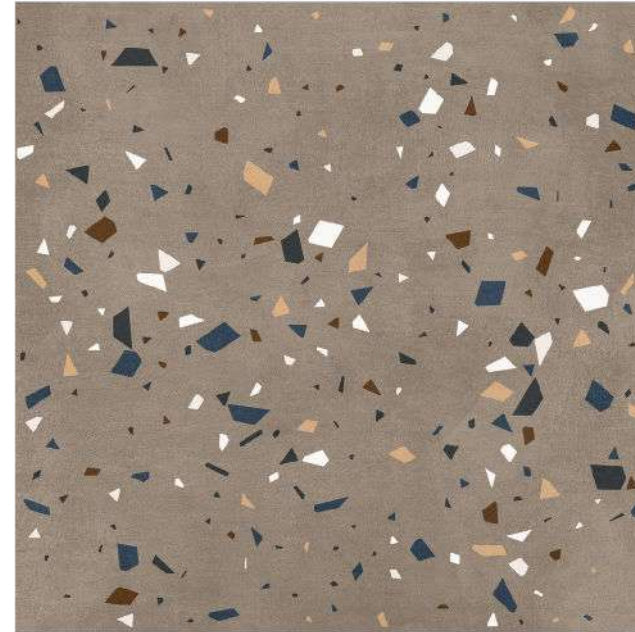

85040

Size :
600x600mm

Surface :
Carving

Thickness :
8.5mm

Random :
1

TAP TO
DETAIL

85040

85041