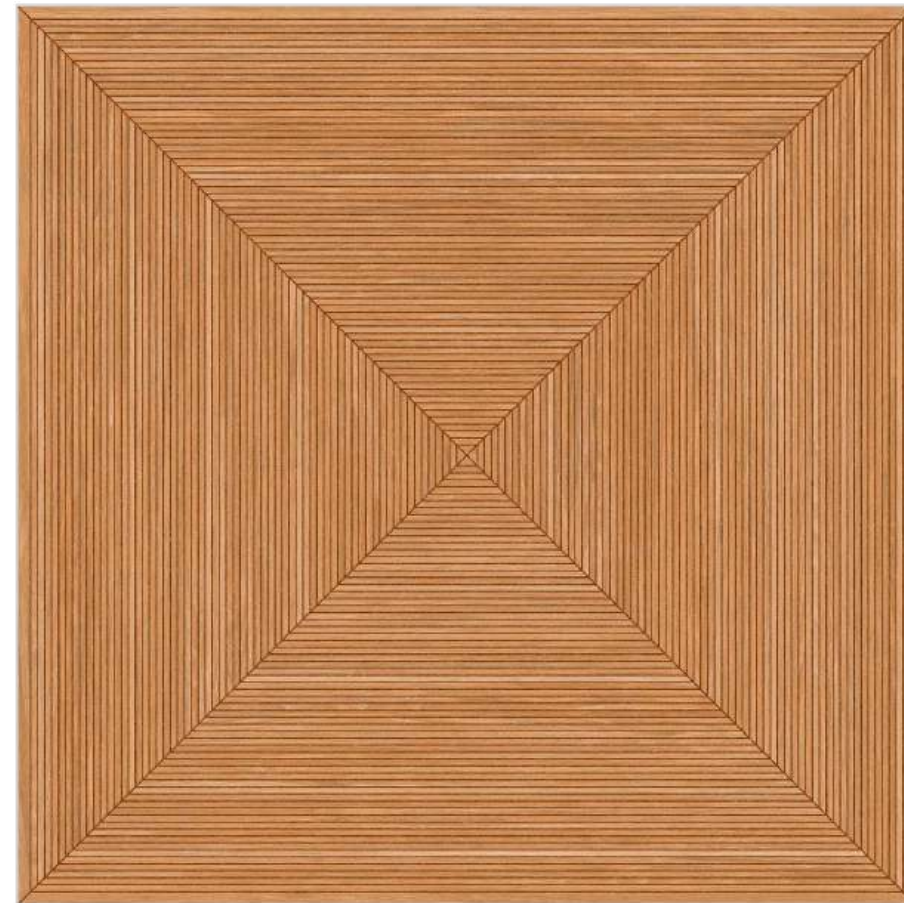

DECOTECH COLLECTION

TESLA WOOD BEIGE

📏 Size :
600x600mm

✨ Surface :
Carving

📏 Thickness :
8.5mm

📏 Random :
1

← **BACK**