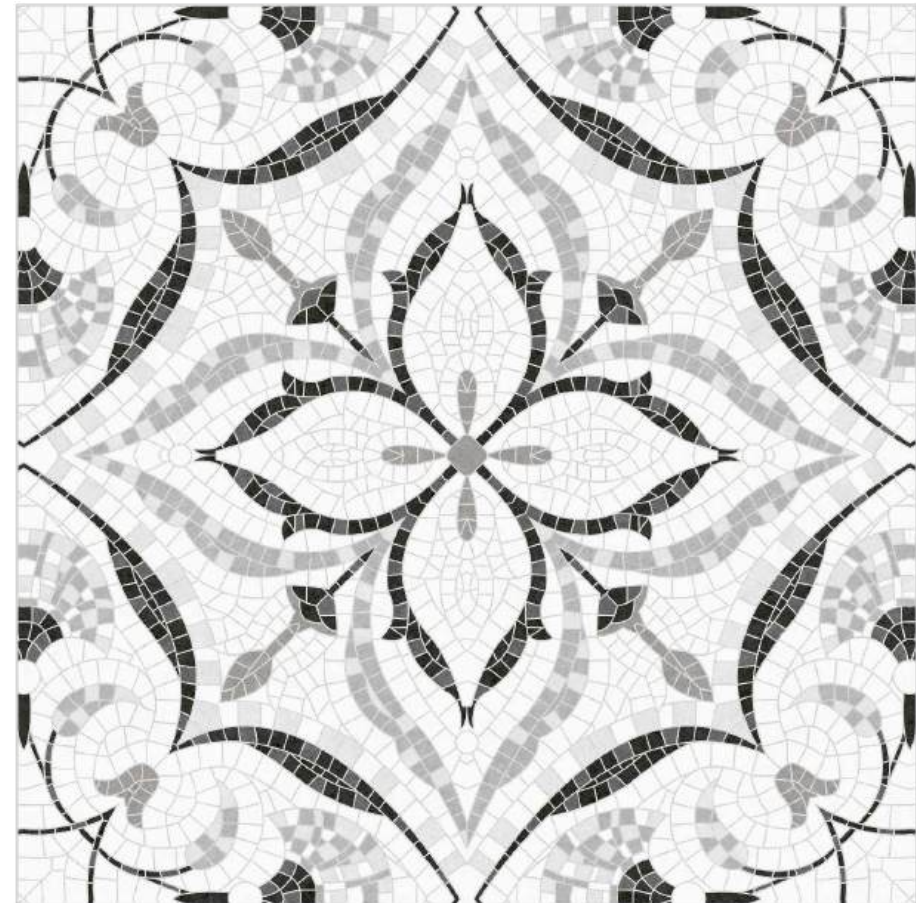

DECOTECH COLLECTION

TAP TO
DETAIL

RANGOLI CARBON

📏 Size :
600x600mm

★ Surface :
Carving

📏 Thickness :
8.5mm

📏 Random :
1

← **BACK**