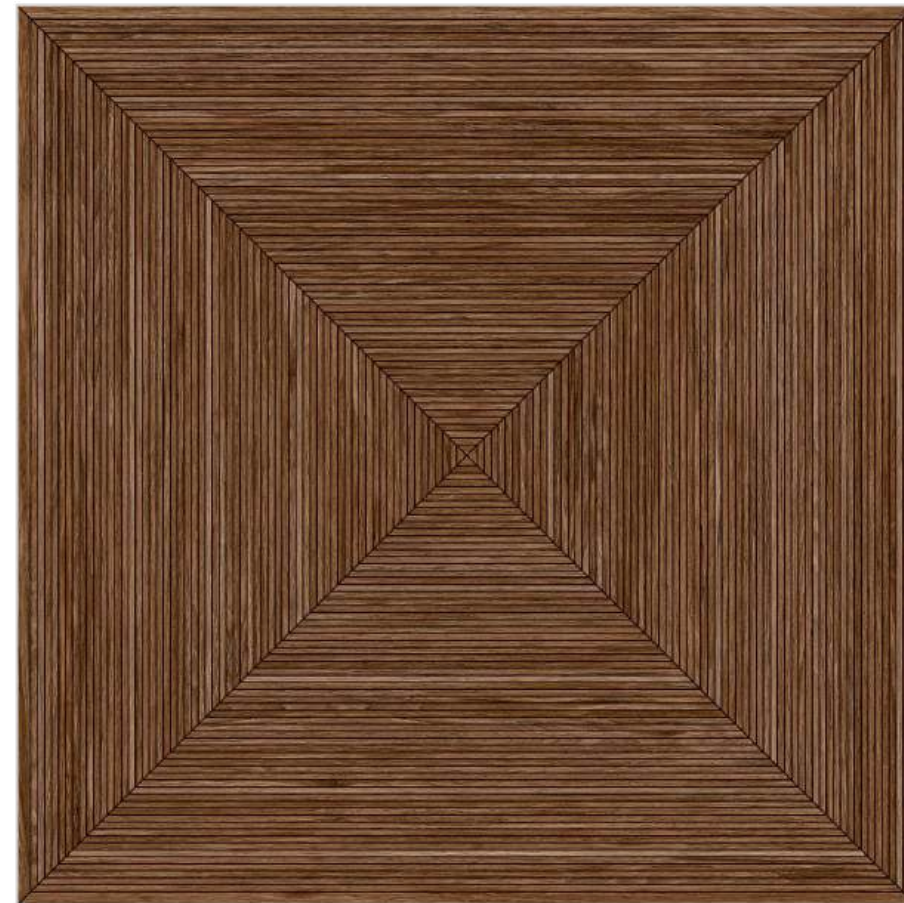

DECOTECH COLLECTION

TAP TO
DETAIL

TESLA WOOD COFFEE

📏 Size :
600x600mm

✦ Surface :
Carving

📏 Thickness :
8.5mm

📏 Random :
1

← **BACK**