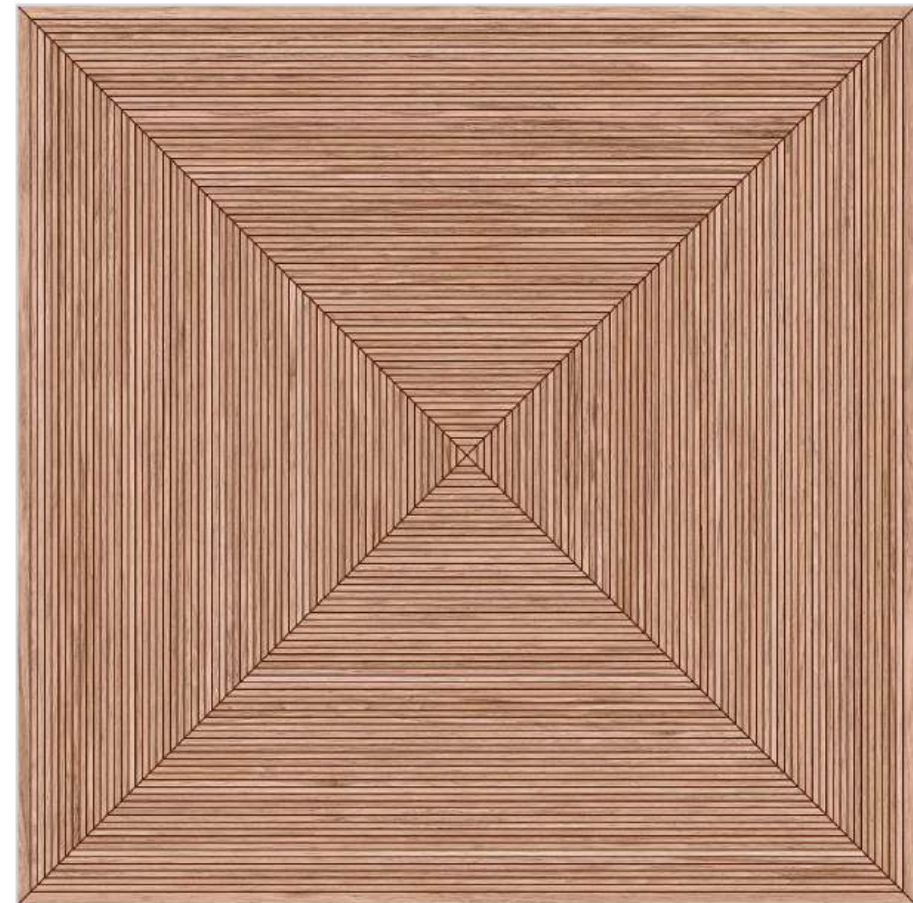

DECOTECH COLLECTION

TAP TO
DETAIL

TESLA WOOD CREMA

📏 Size :
600x600mm

✦ Surface :
Carving

📏 Thickness :
8.5mm

📏 Random :
1

← **BACK**