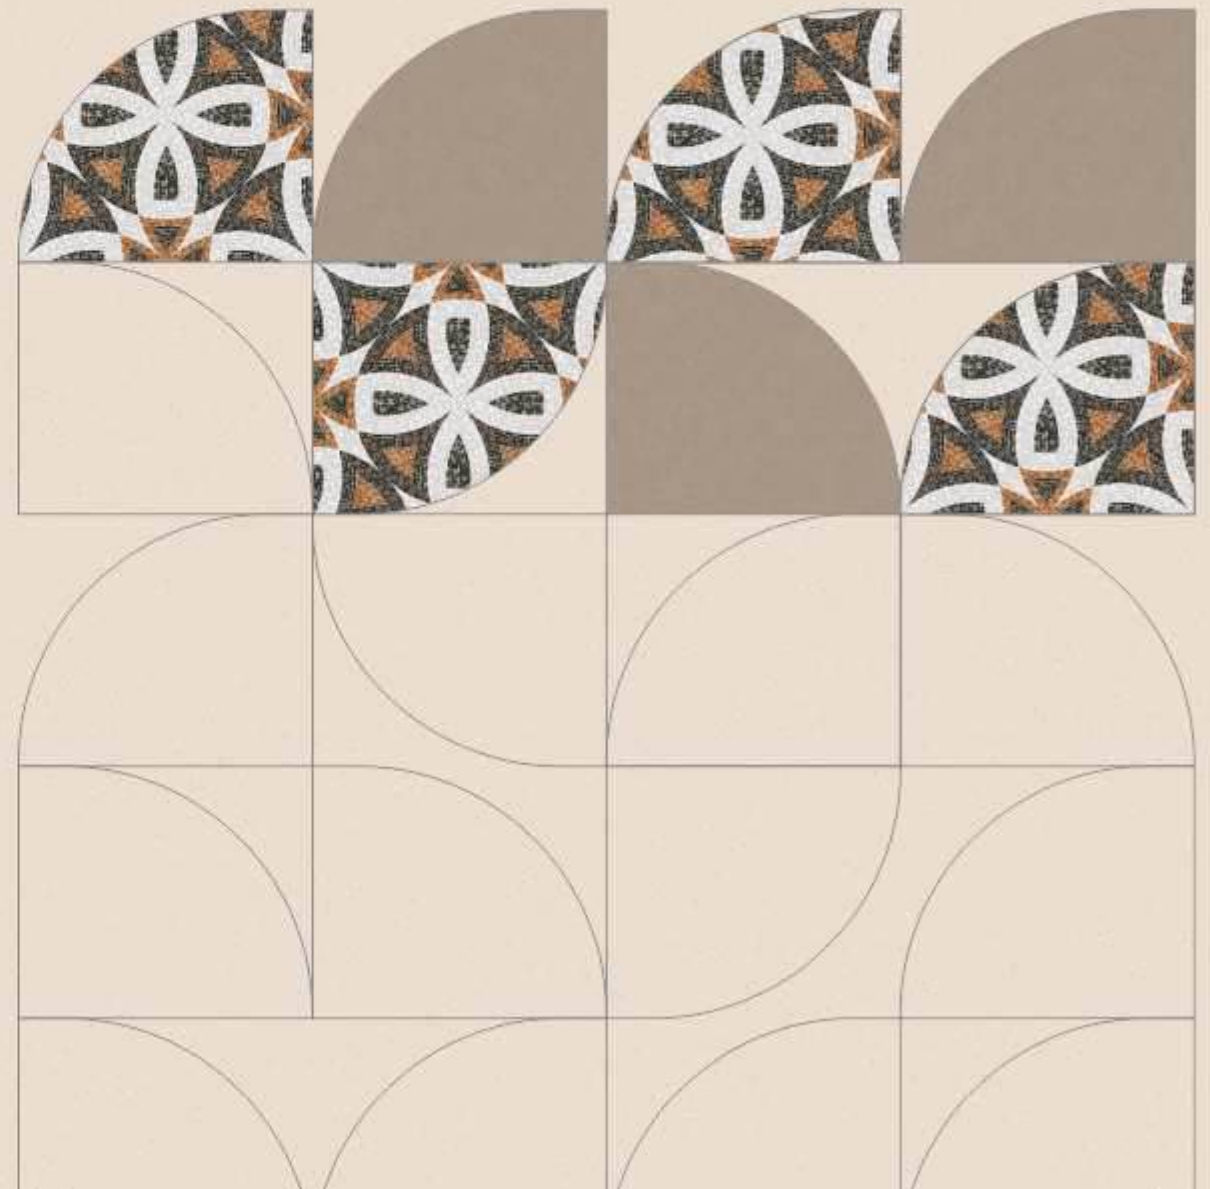

**Decotech**  
COLLECTION

**WALK ON** *luxury*

**600x  
600mm**

**FLAZZ**  
Vitrified LLP *Step Into Elegance*