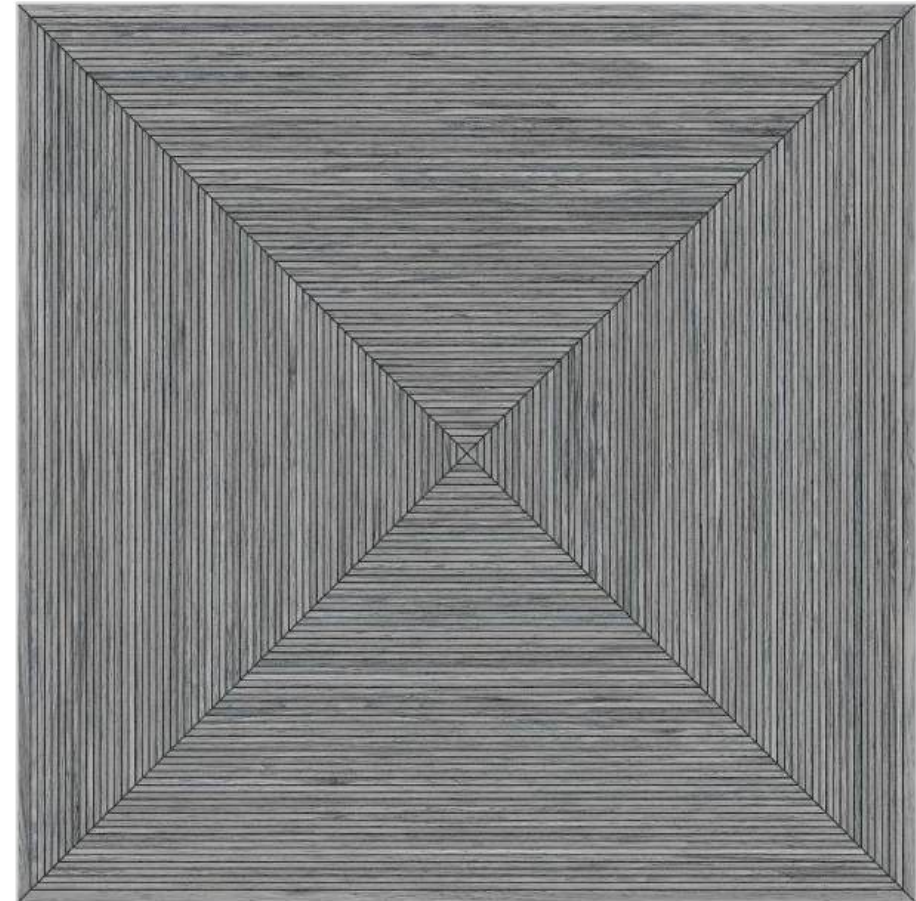

DECOTECH COLLECTION

TAP TO
DETAIL

TESLA WOOD GREY

Size :
600x600mm

Surface :
Carving

Thickness :
8.5mm

Random :
1

← **BACK**