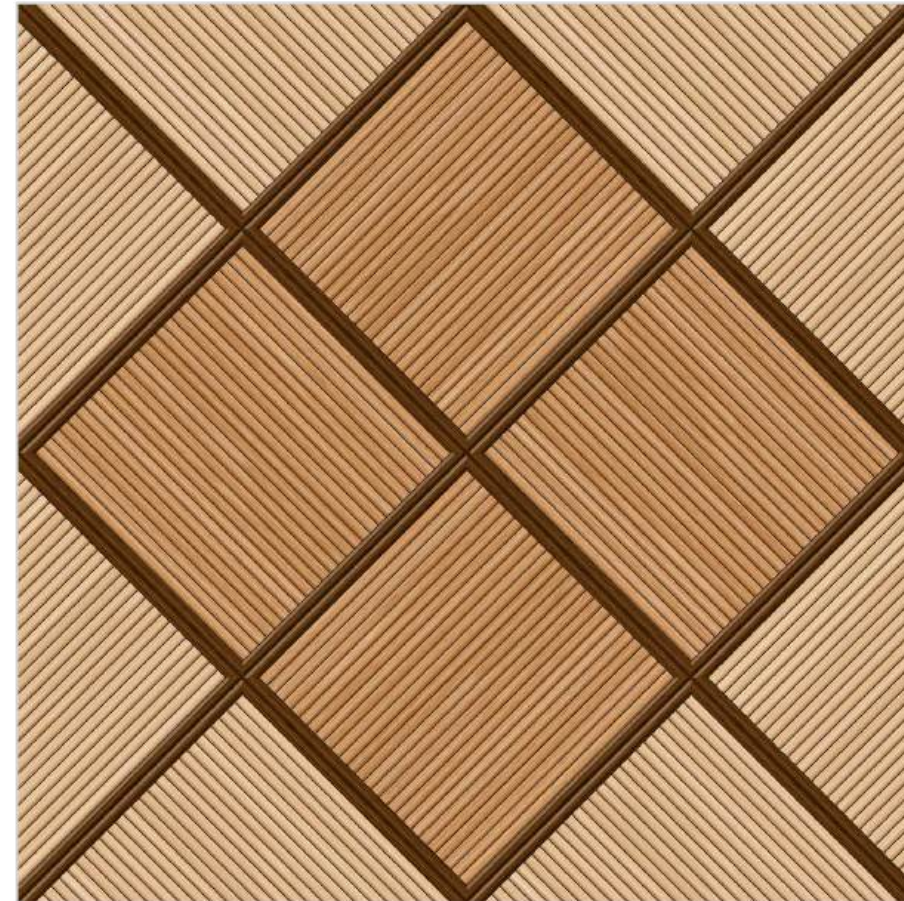

DECOTECH COLLECTION

BAMBOO BEIGE

📏 Size :
600x600mm

★ Surface :
Carving

📏 Thickness :
8.5mm

📏 Random :
1

← **BACK**