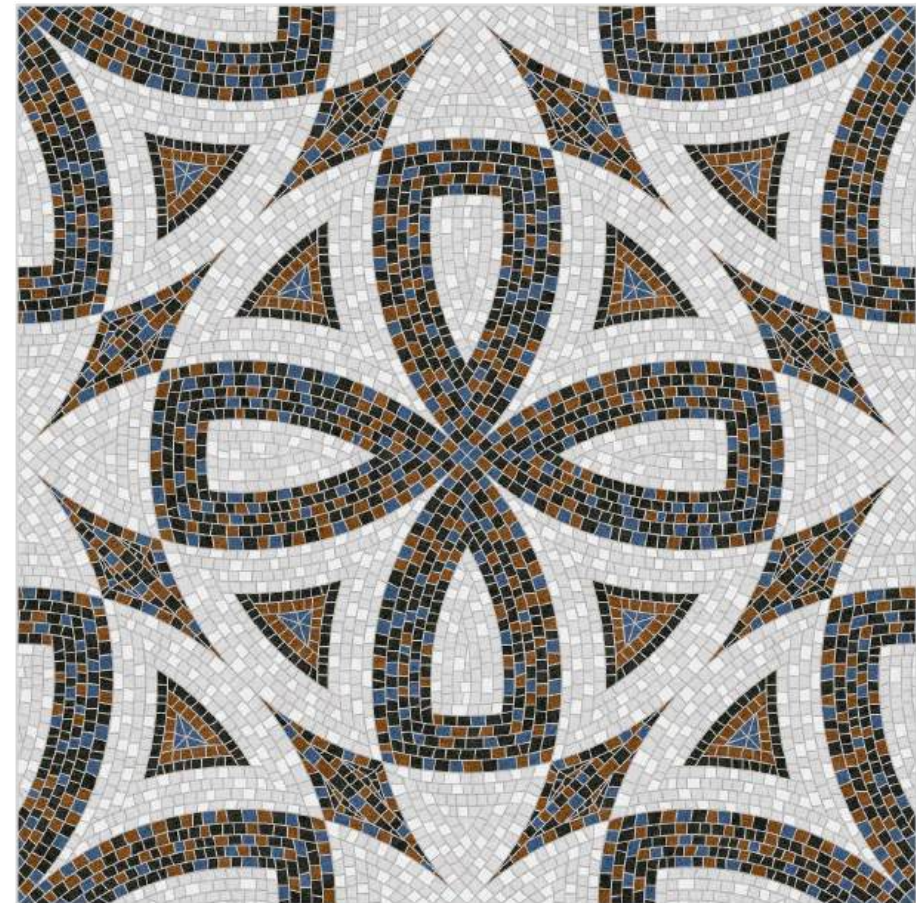

DECOTECH COLLECTION

TAP TO
DETAIL

THUMB TRENDY

📏 Size :
600x600mm

★ Surface :
Carving

📏 Thickness :
8.5mm

🔲 Random :
1

← **BACK**