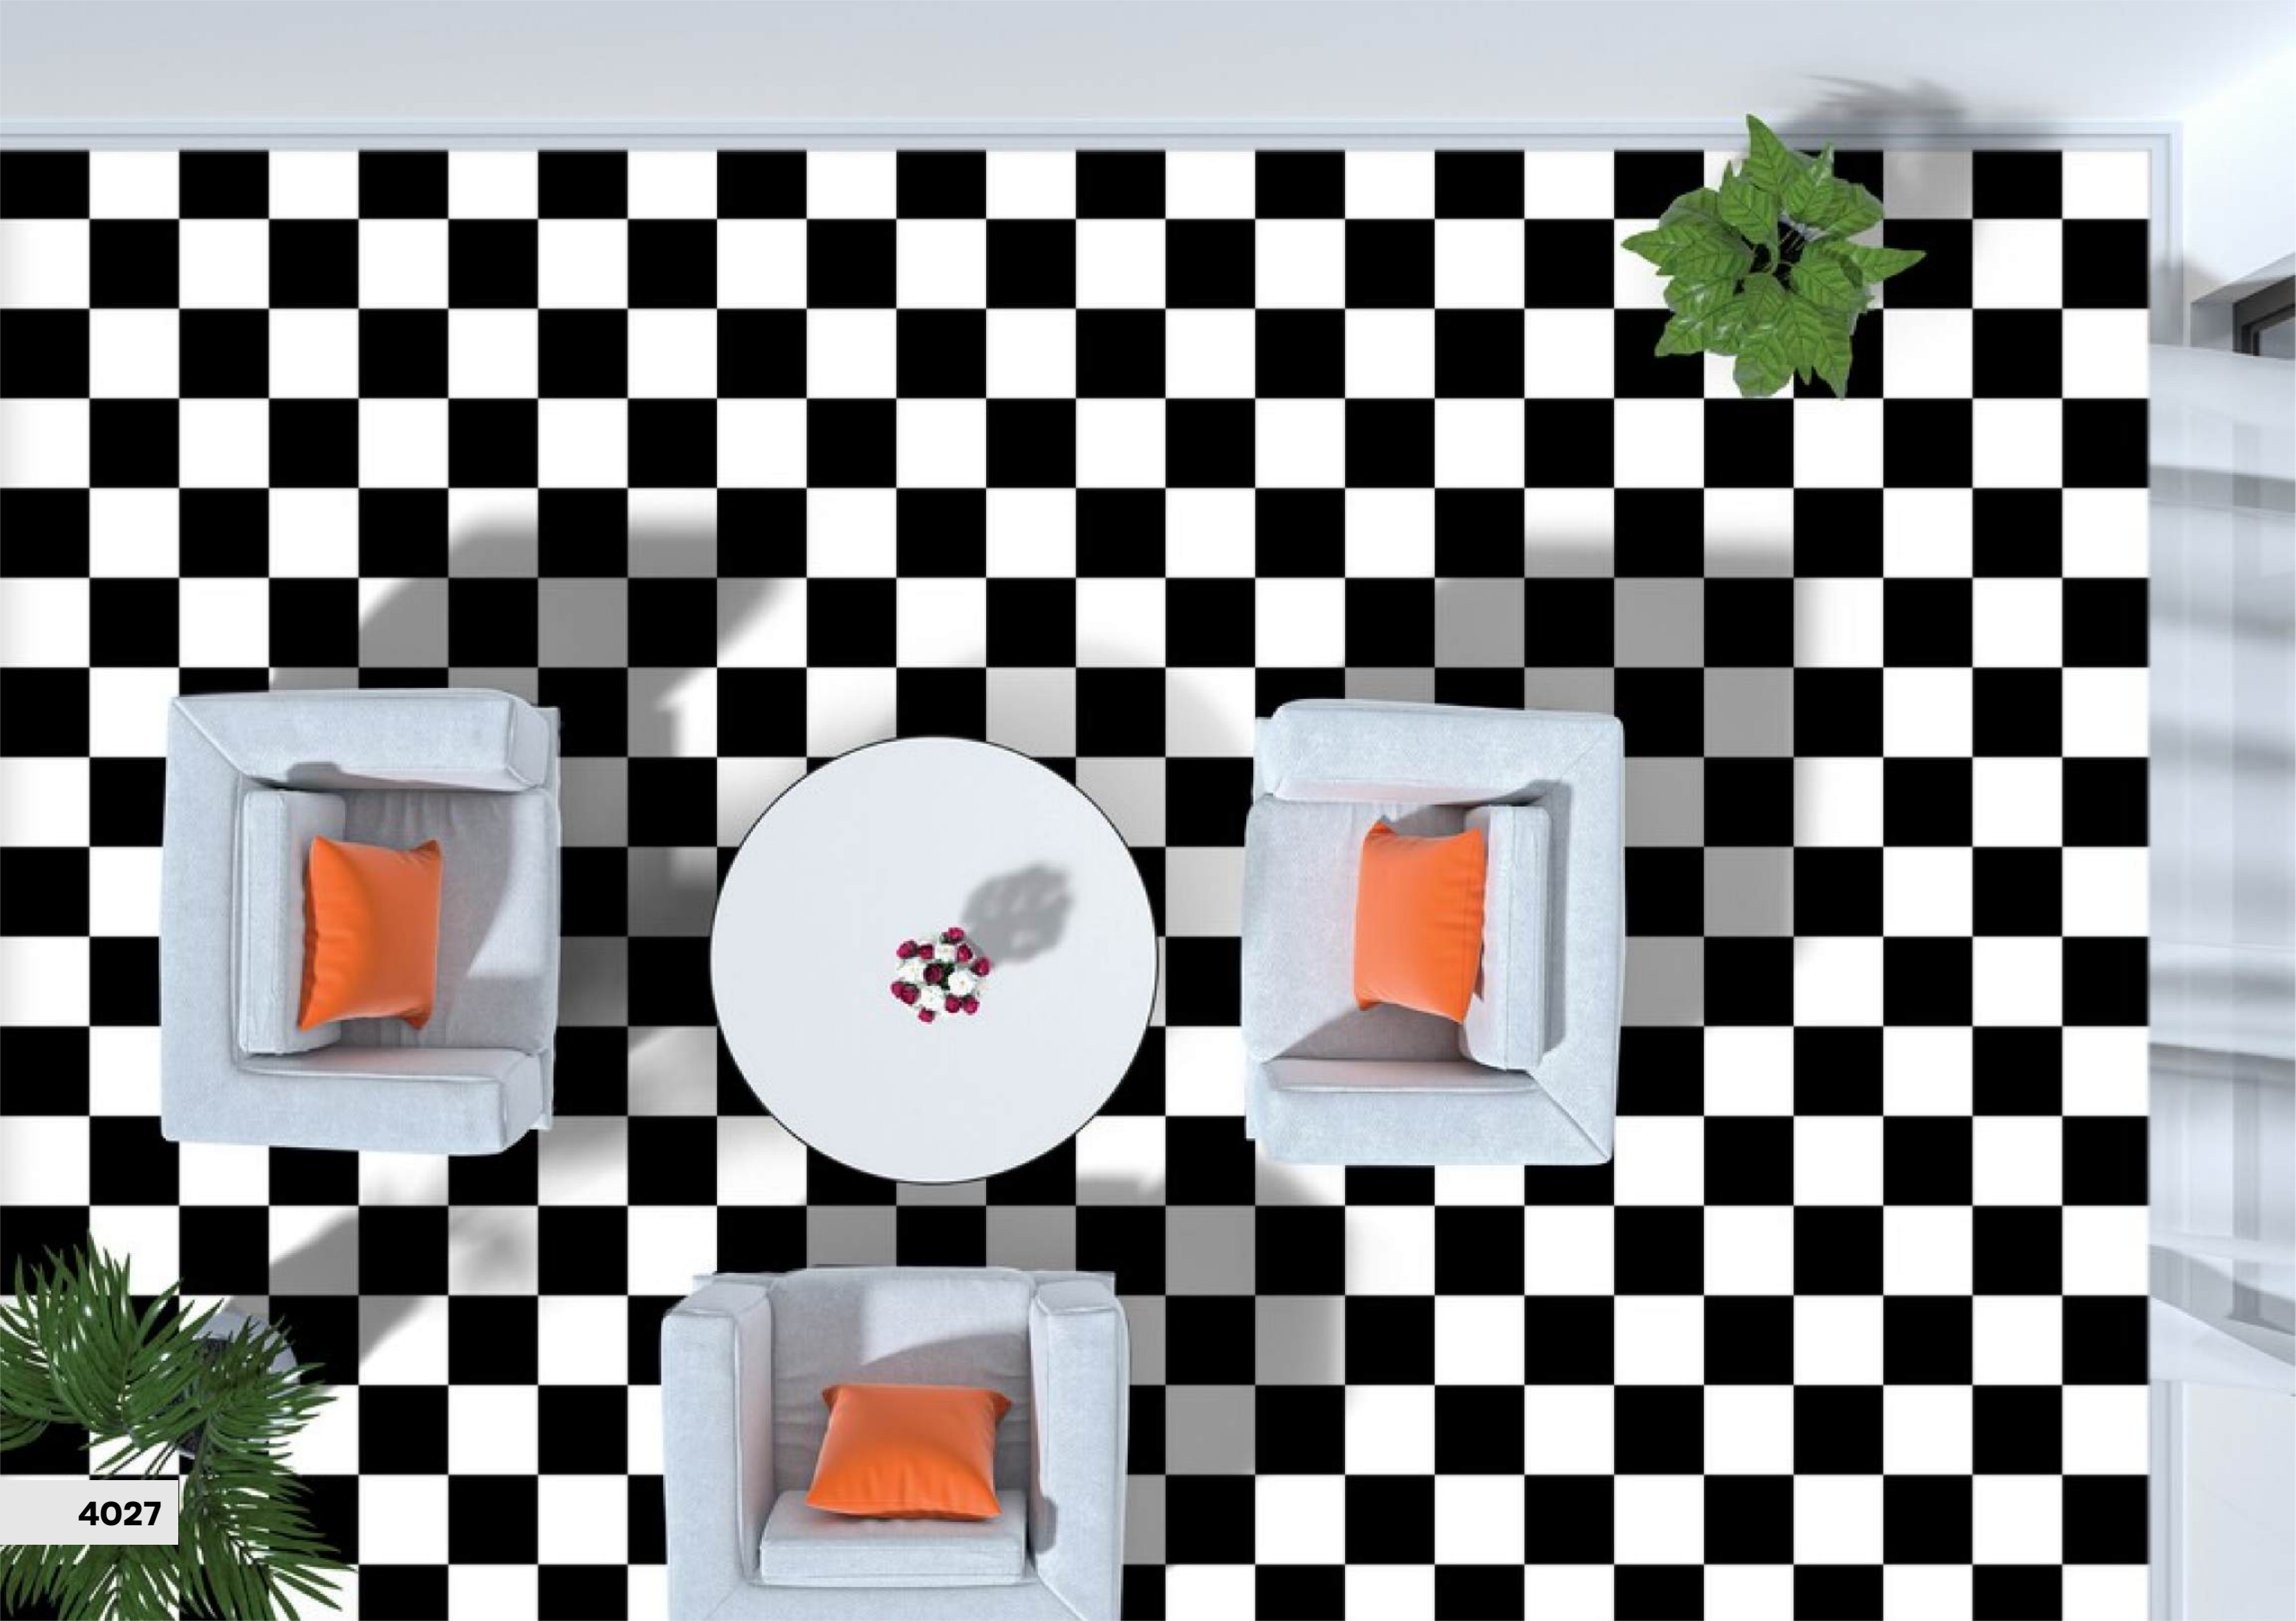

COLLECTION

4027

Size :
600x600mm

Surface :
Matt

Thickness :
8.5mm

Random :
1

TAP TO
DETAIL

 **BACK**