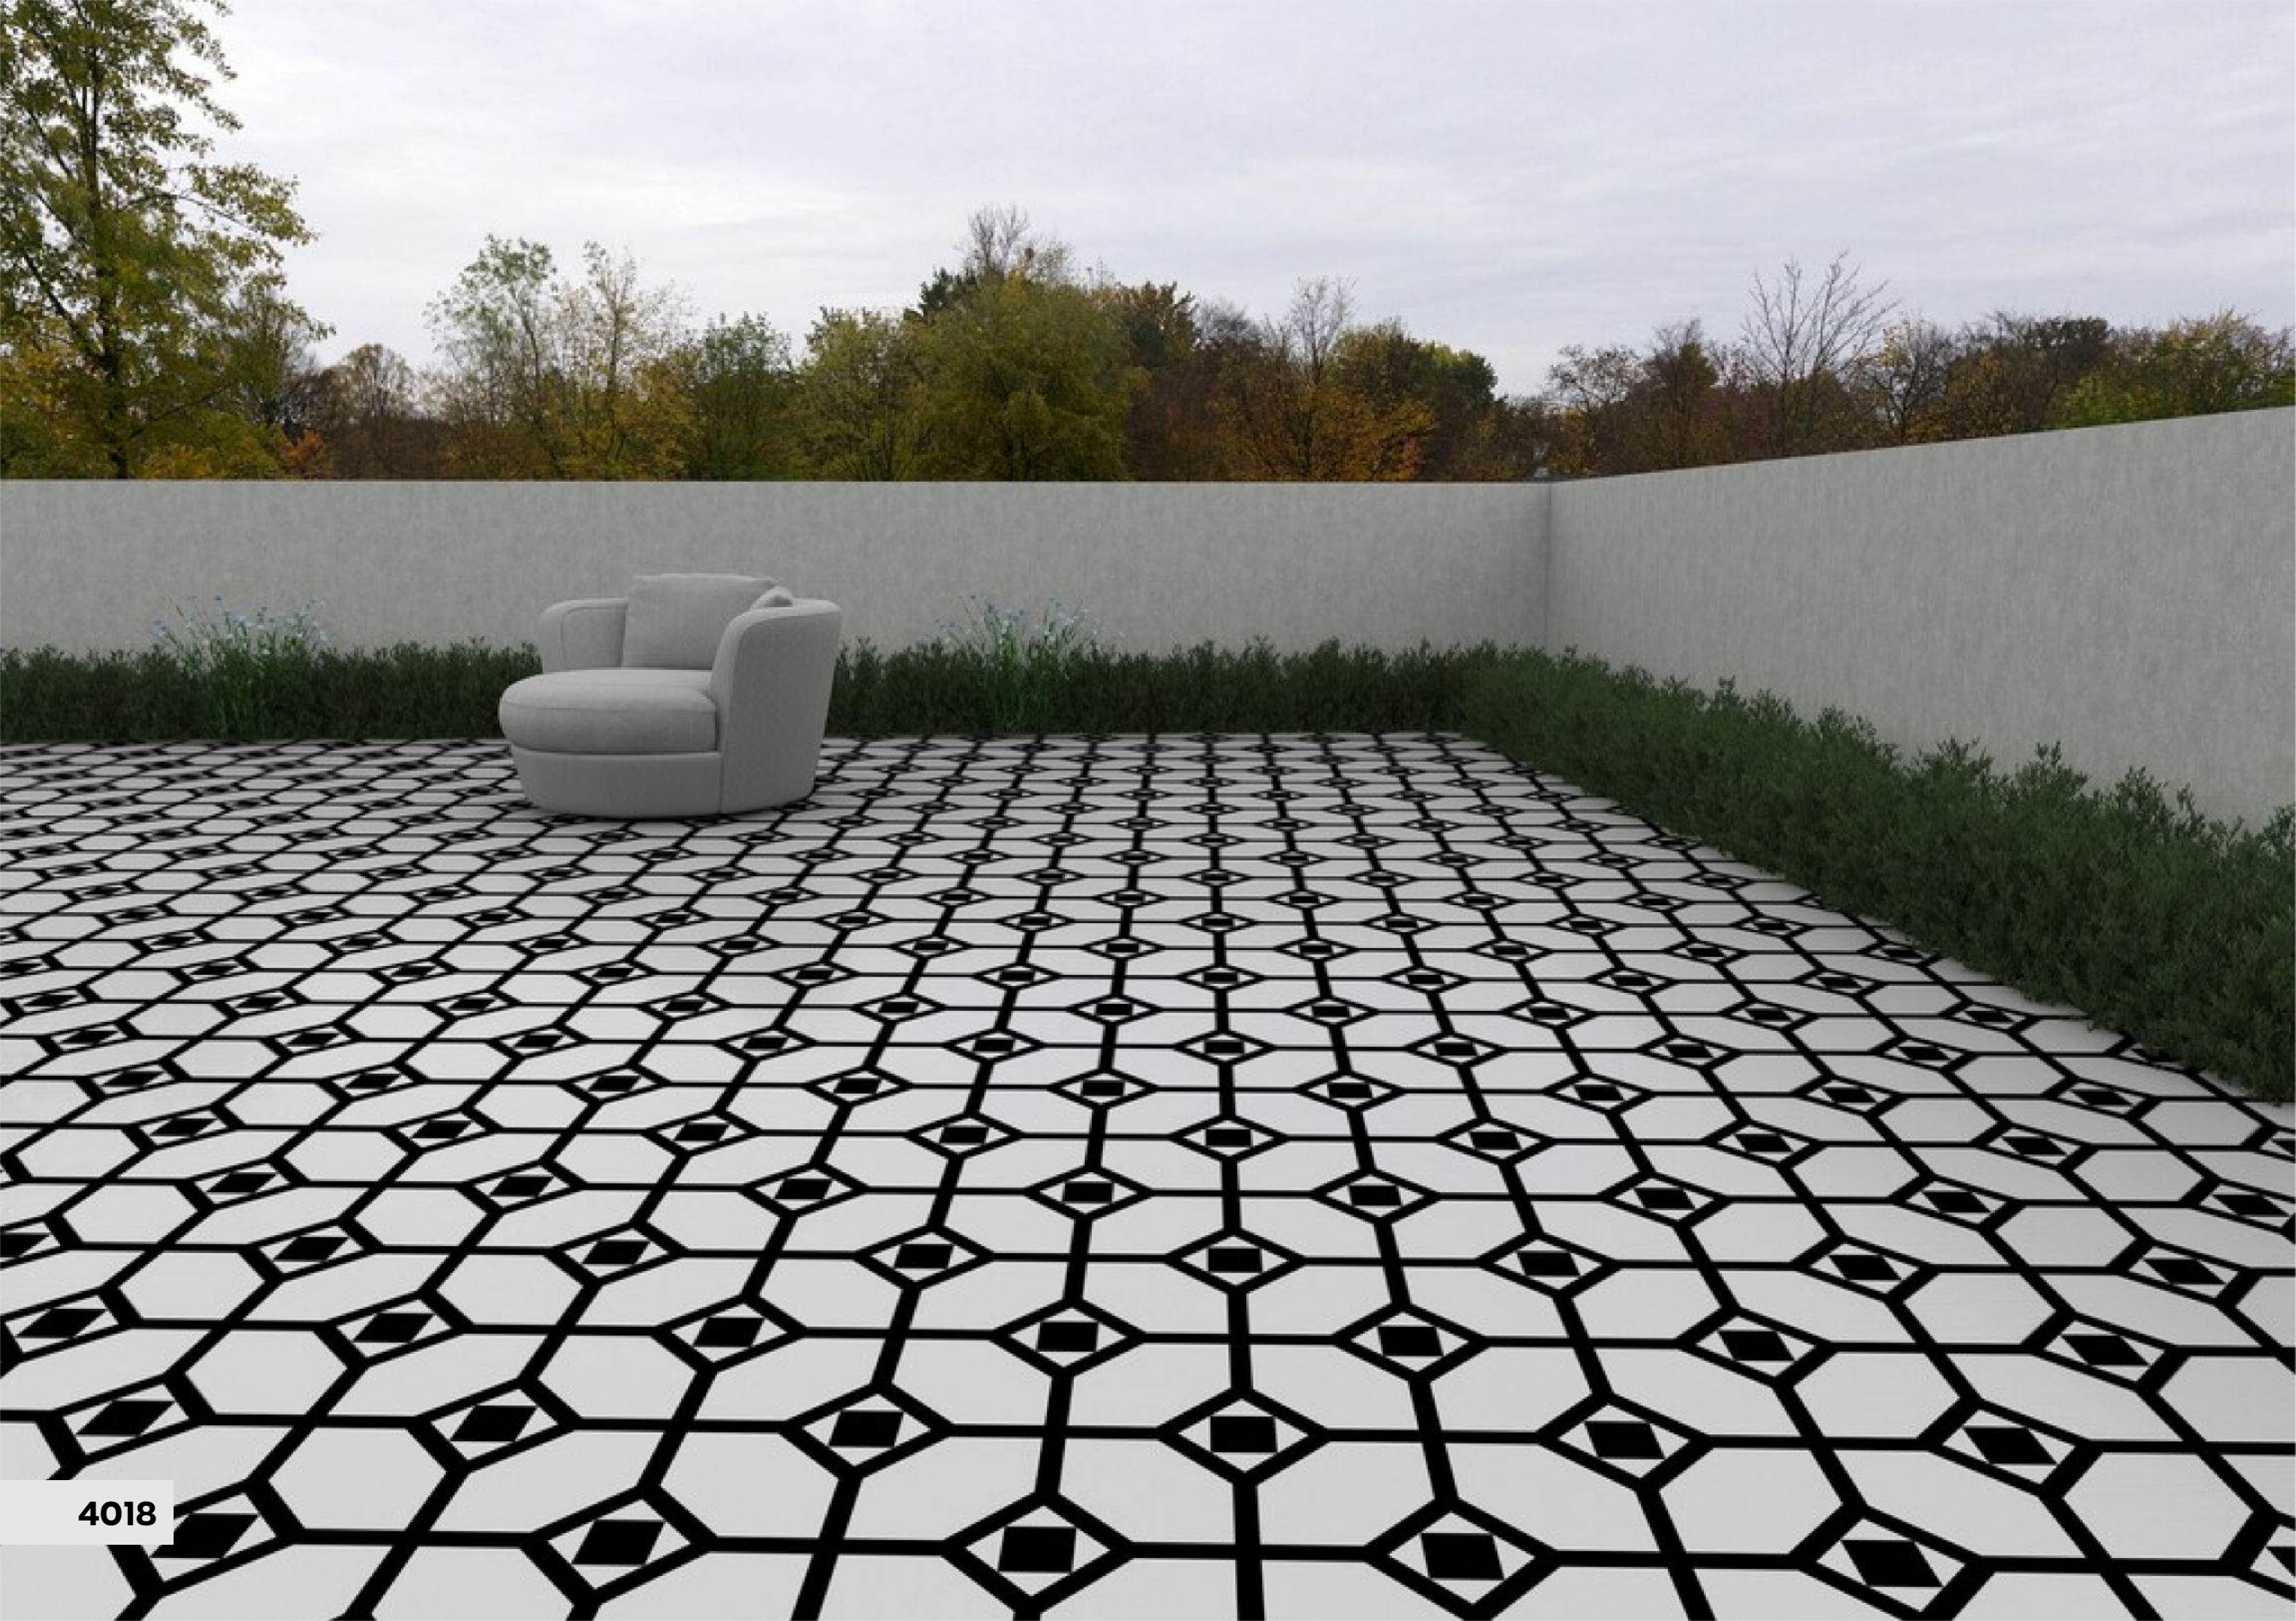

Random :
1

 **BACK**

4018

BLACK-WHITE

COLLECTION

4019

Size :
600x600mm

Surface :
Matt