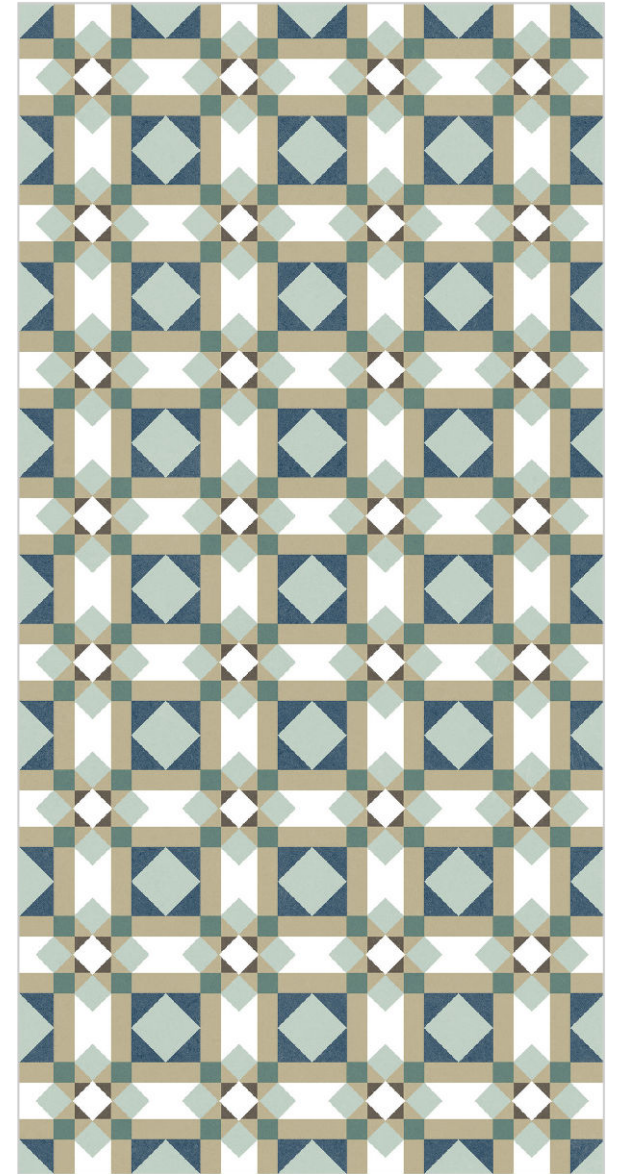

Gala Fern

1
Random

600x
1200mm

Surface
Matt

Gala Fern-Decore_2

1
Random

Gala Fern-Decore_1

1
Random