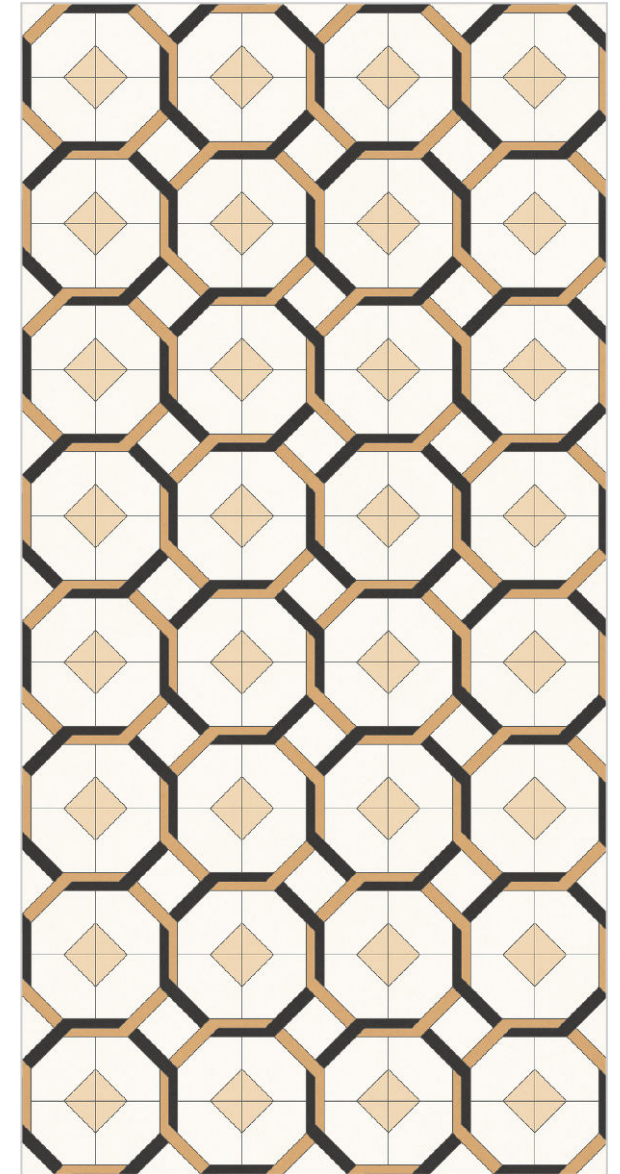

Gala Cream-Decore-1