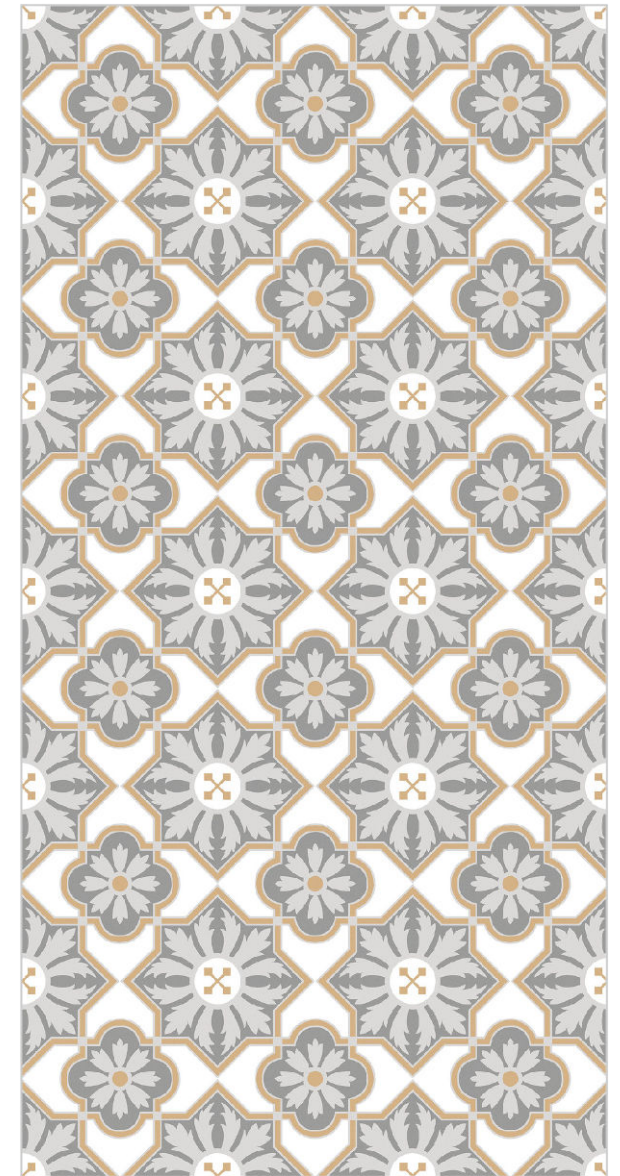

600x
1200mm

Surface
Matt

Gala Earth_Decor-2

1
Random

Gala Earth_Decor-1

1
Random

GALA SERIES

Collection