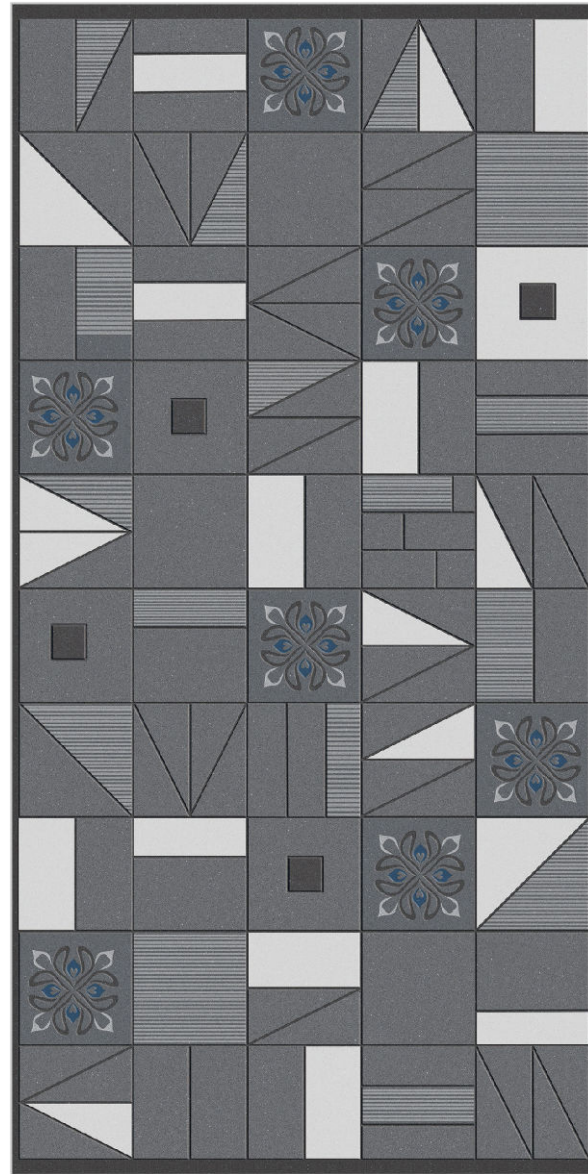

600x
1200mm

Surface
Matt

Boxy Decore

1
Random

BACK

GALA SERIES

Collection

Gala Blue