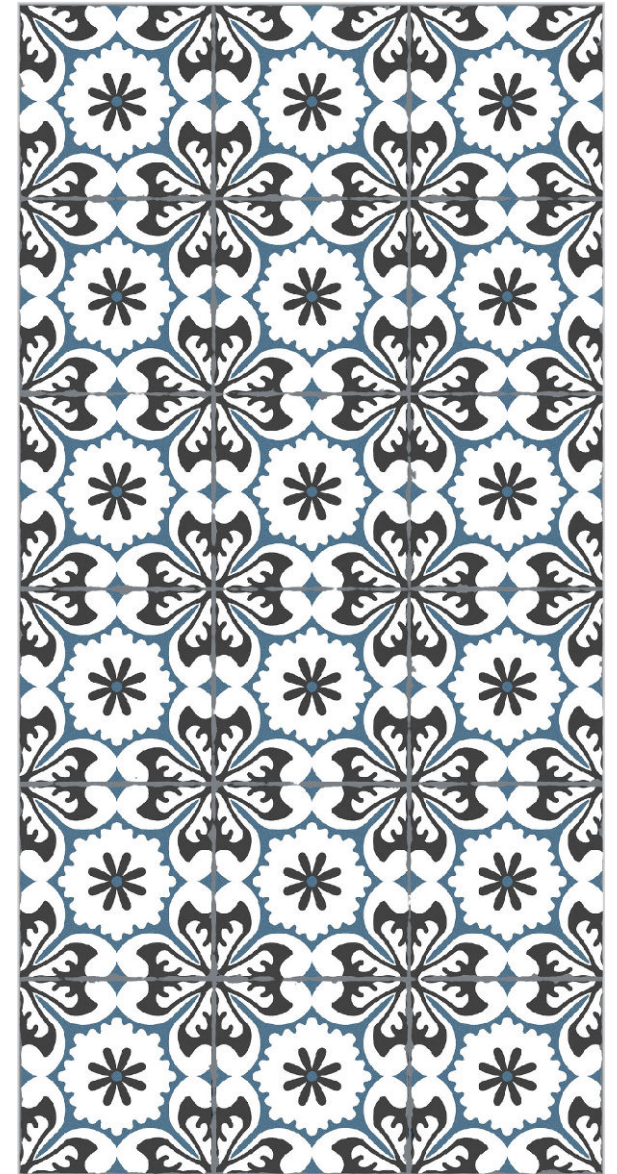

Collection

Gala Carbon

1
Random

600x
1200mm

Surface
Matt

Gala Carbon-Decore 2

1
Random

Gala Carbon-Decore 1