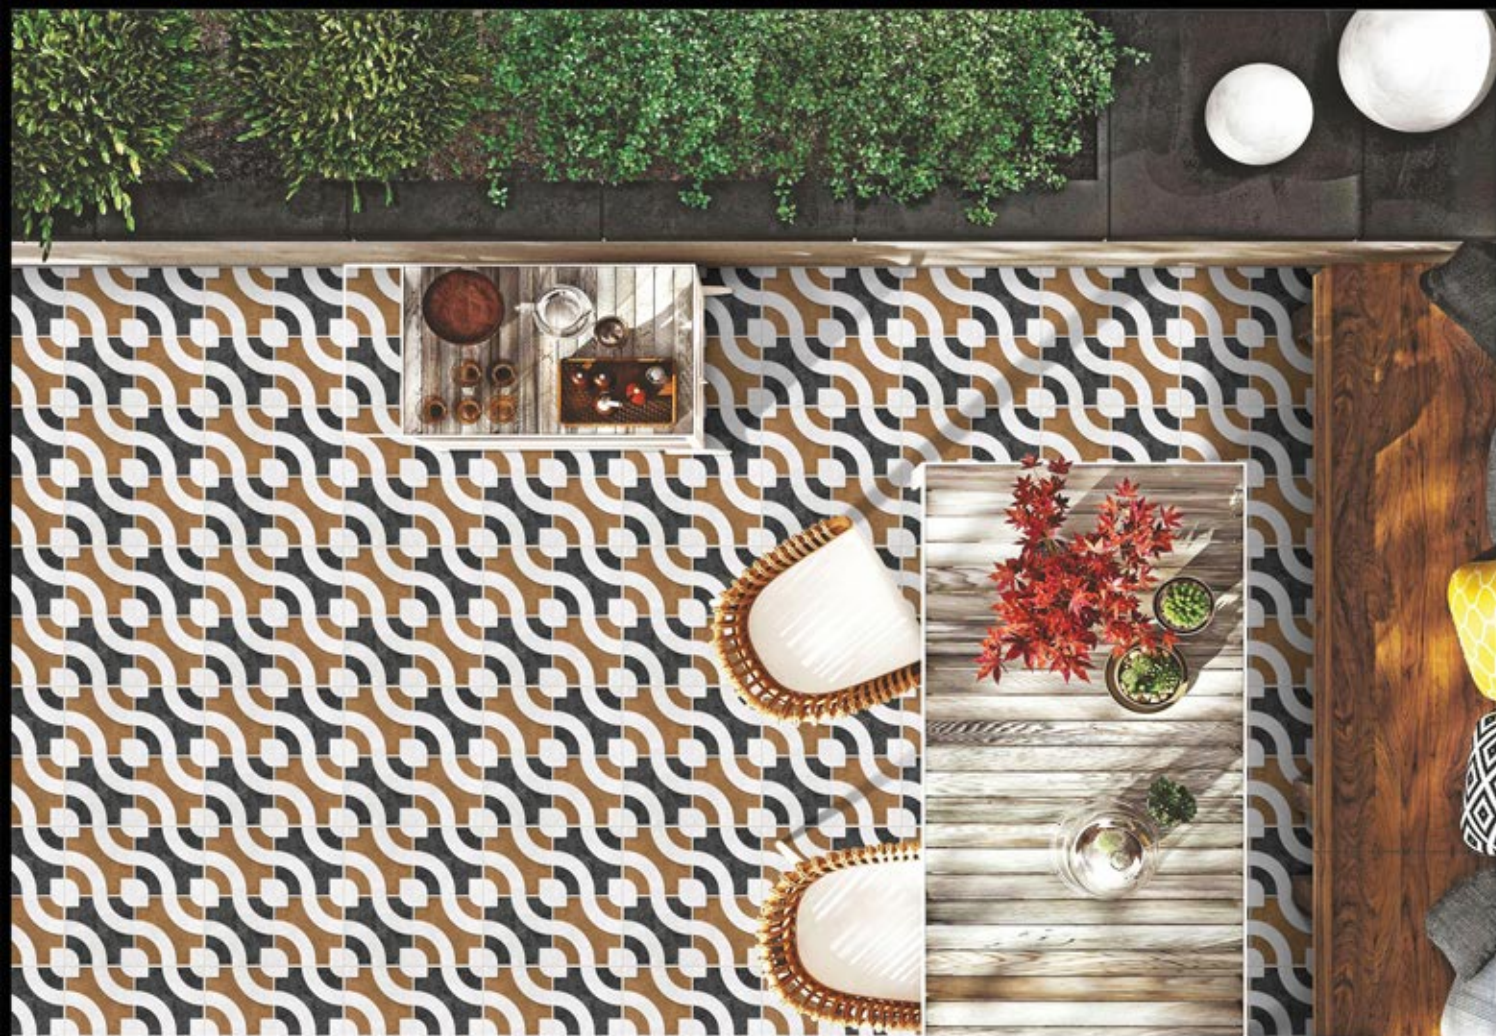

FLAZZ
Vitrified LLP — Step Into Elegence

400X400 MM

FOLLOW US NOW

DG 3501

● PUNCH EFFECT

DG 3502

● PUNCH EFFECT

DG 3503